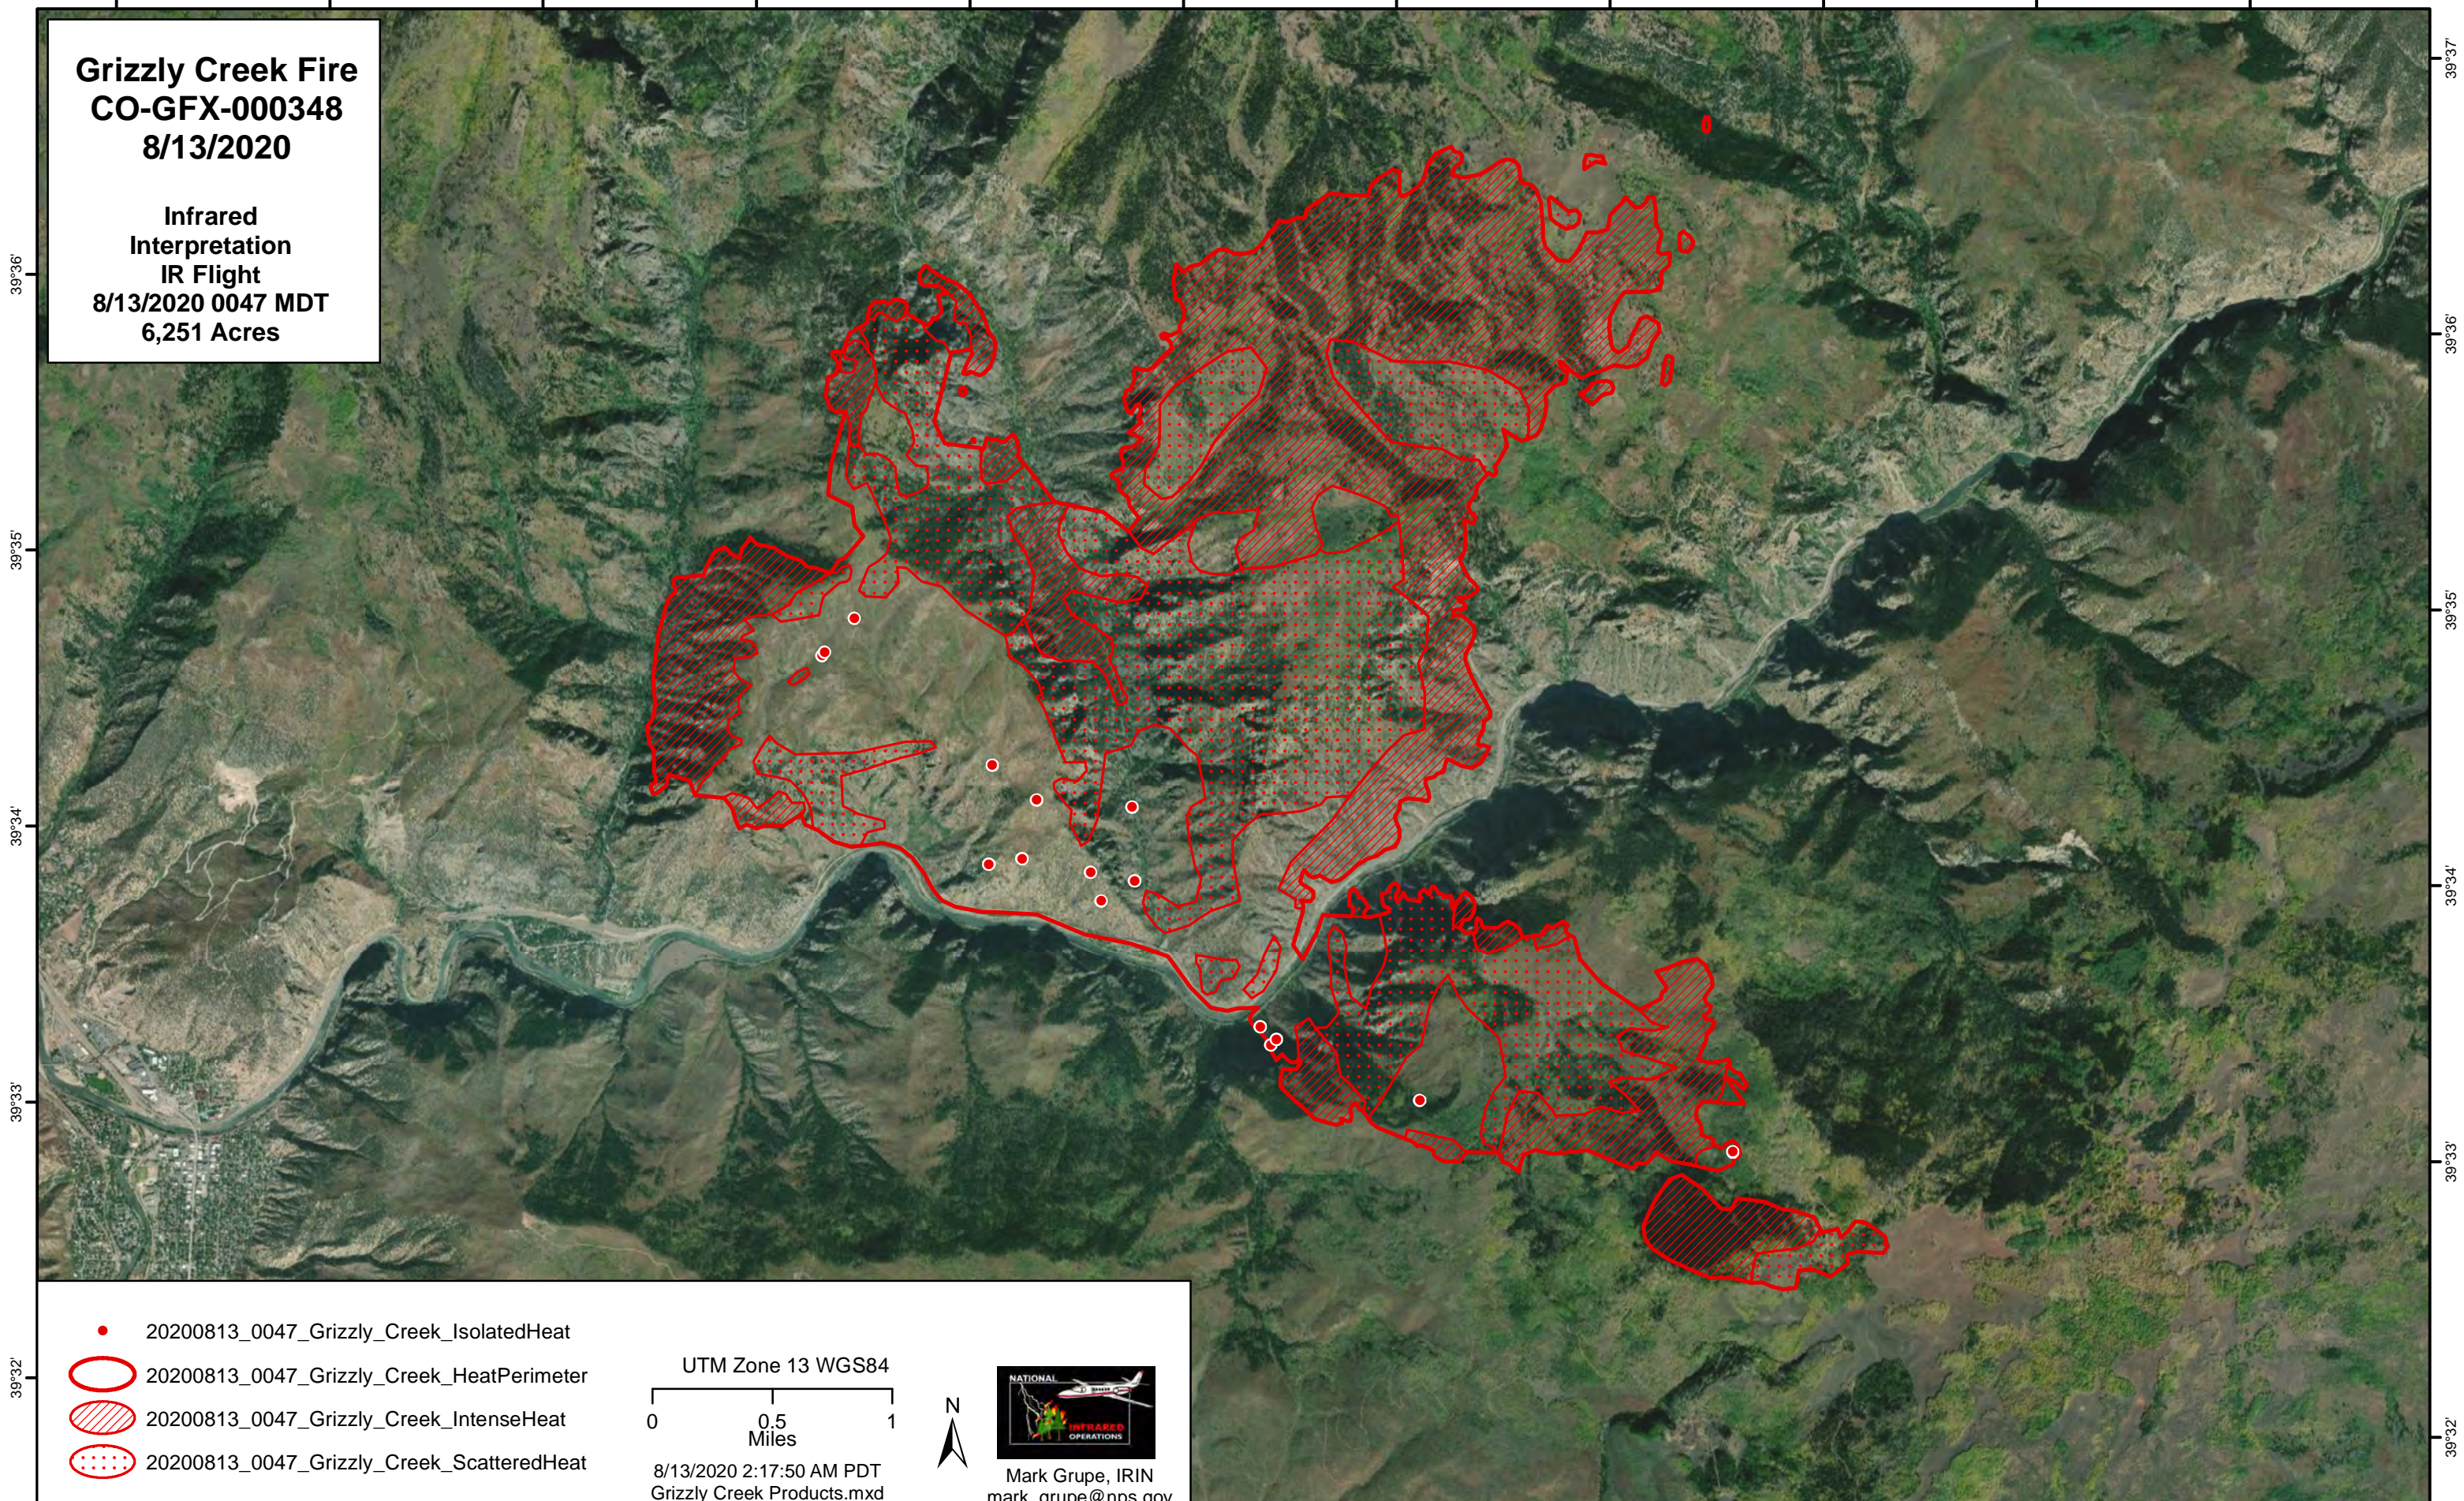

-107°20' -107°19' -107°18' -107°17' -107°16' -107°15' -107°14' -107°13' -107°12' -107°11' -107°10'

**Grizzly Creek Fire
CO-GFX-000348
8/13/2020**

**Infrared
Interpretation
IR Flight
8/13/2020 0047 MDT
6,251 Acres**

39°36'
39°35'
39°34'
39°33'
39°32'

39°37'
39°36'
39°35'
39°34'
39°33'
39°32'

- 20200813_0047_Grizzly_Creek_IsolatedHeat
- 20200813_0047_Grizzly_Creek_HeatPerimeter
- ▨ 20200813_0047_Grizzly_Creek_IntenseHeat
- ⋯ 20200813_0047_Grizzly_Creek_ScatteredHeat

UTM Zone 13 WGS84

0 0.5 1
Miles

8/13/2020 2:17:50 AM PDT
Grizzly Creek Products.mxd

Mark Grupe, IRIN
mark_grupe@nps.gov

-107°20' -107°19' -107°18' -107°17' -107°16' -107°15' -107°14' -107°13' -107°12' -107°11' -107°10' -107°9'