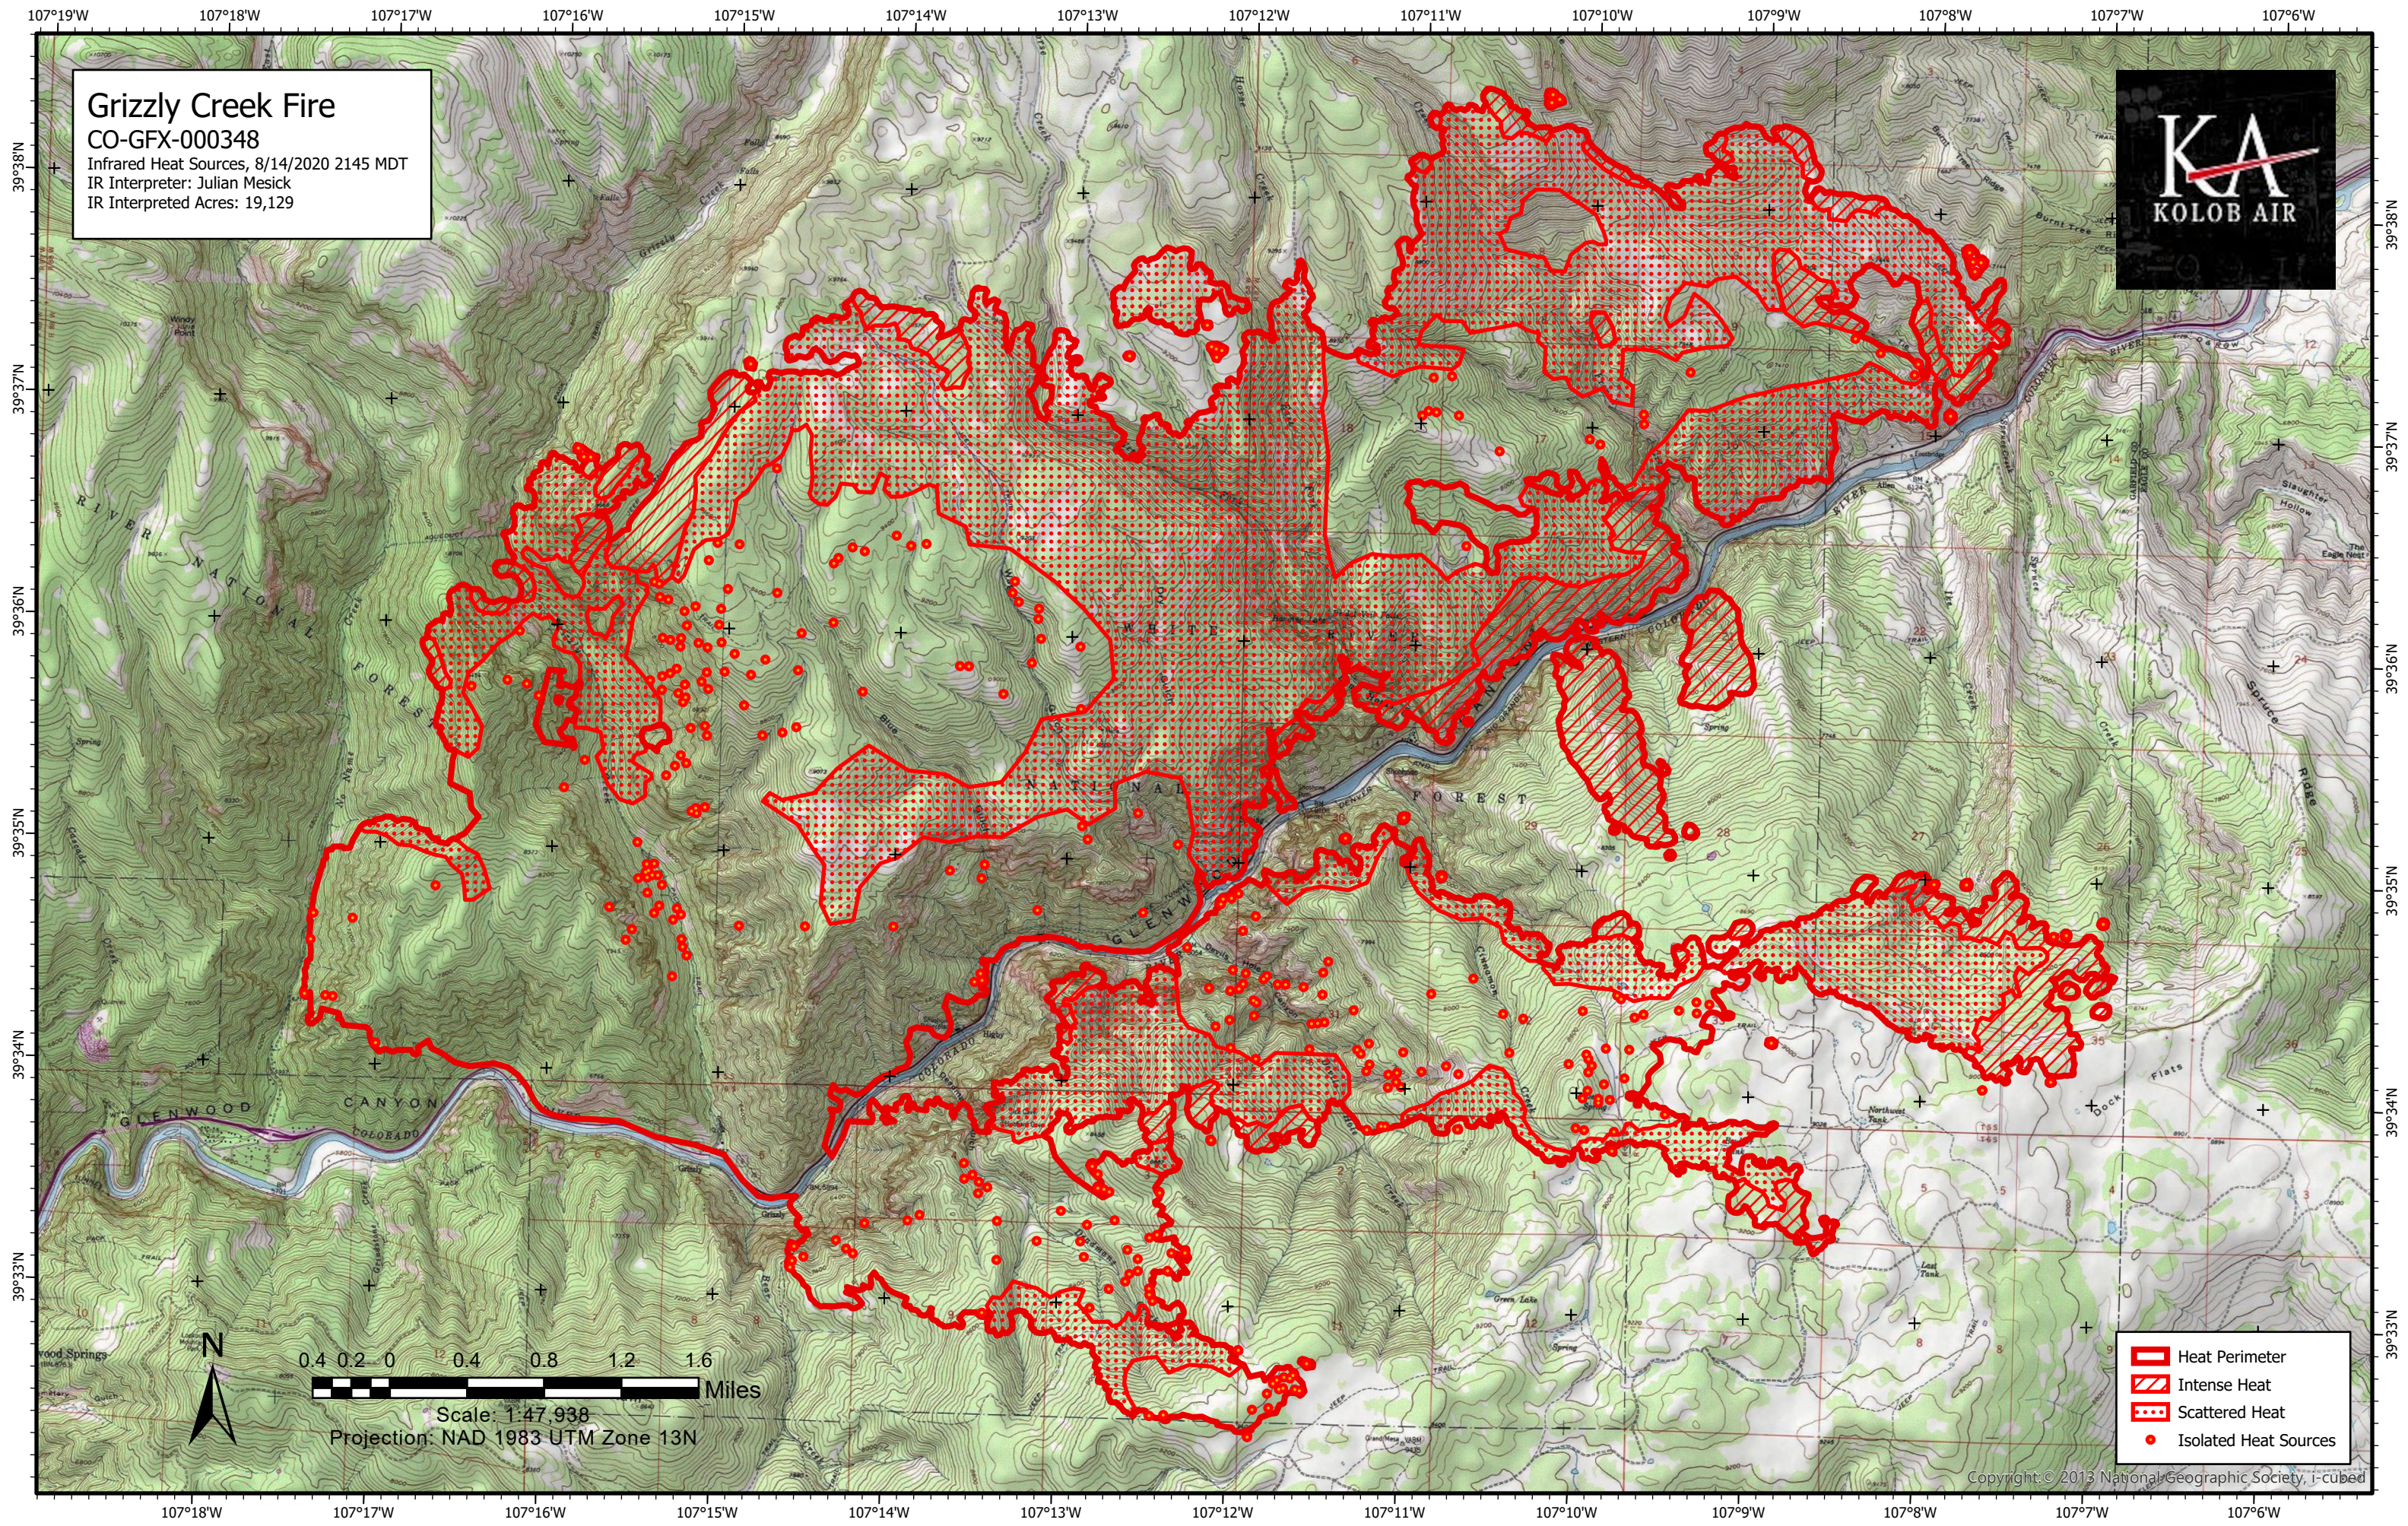

# Grizzly Creek Fire

CO-GFX-000348

Infrared Heat Sources, 8/14/2020 2145 MDT

IR Interpreter: Julian Mesick

IR Interpreted Acres: 19,129

- Heat Perimeter
- Intense Heat
- Scattered Heat
- Isolated Heat Sources

Scale: 1:47,938  
Projection: NAD 1983 UTM Zone 13N