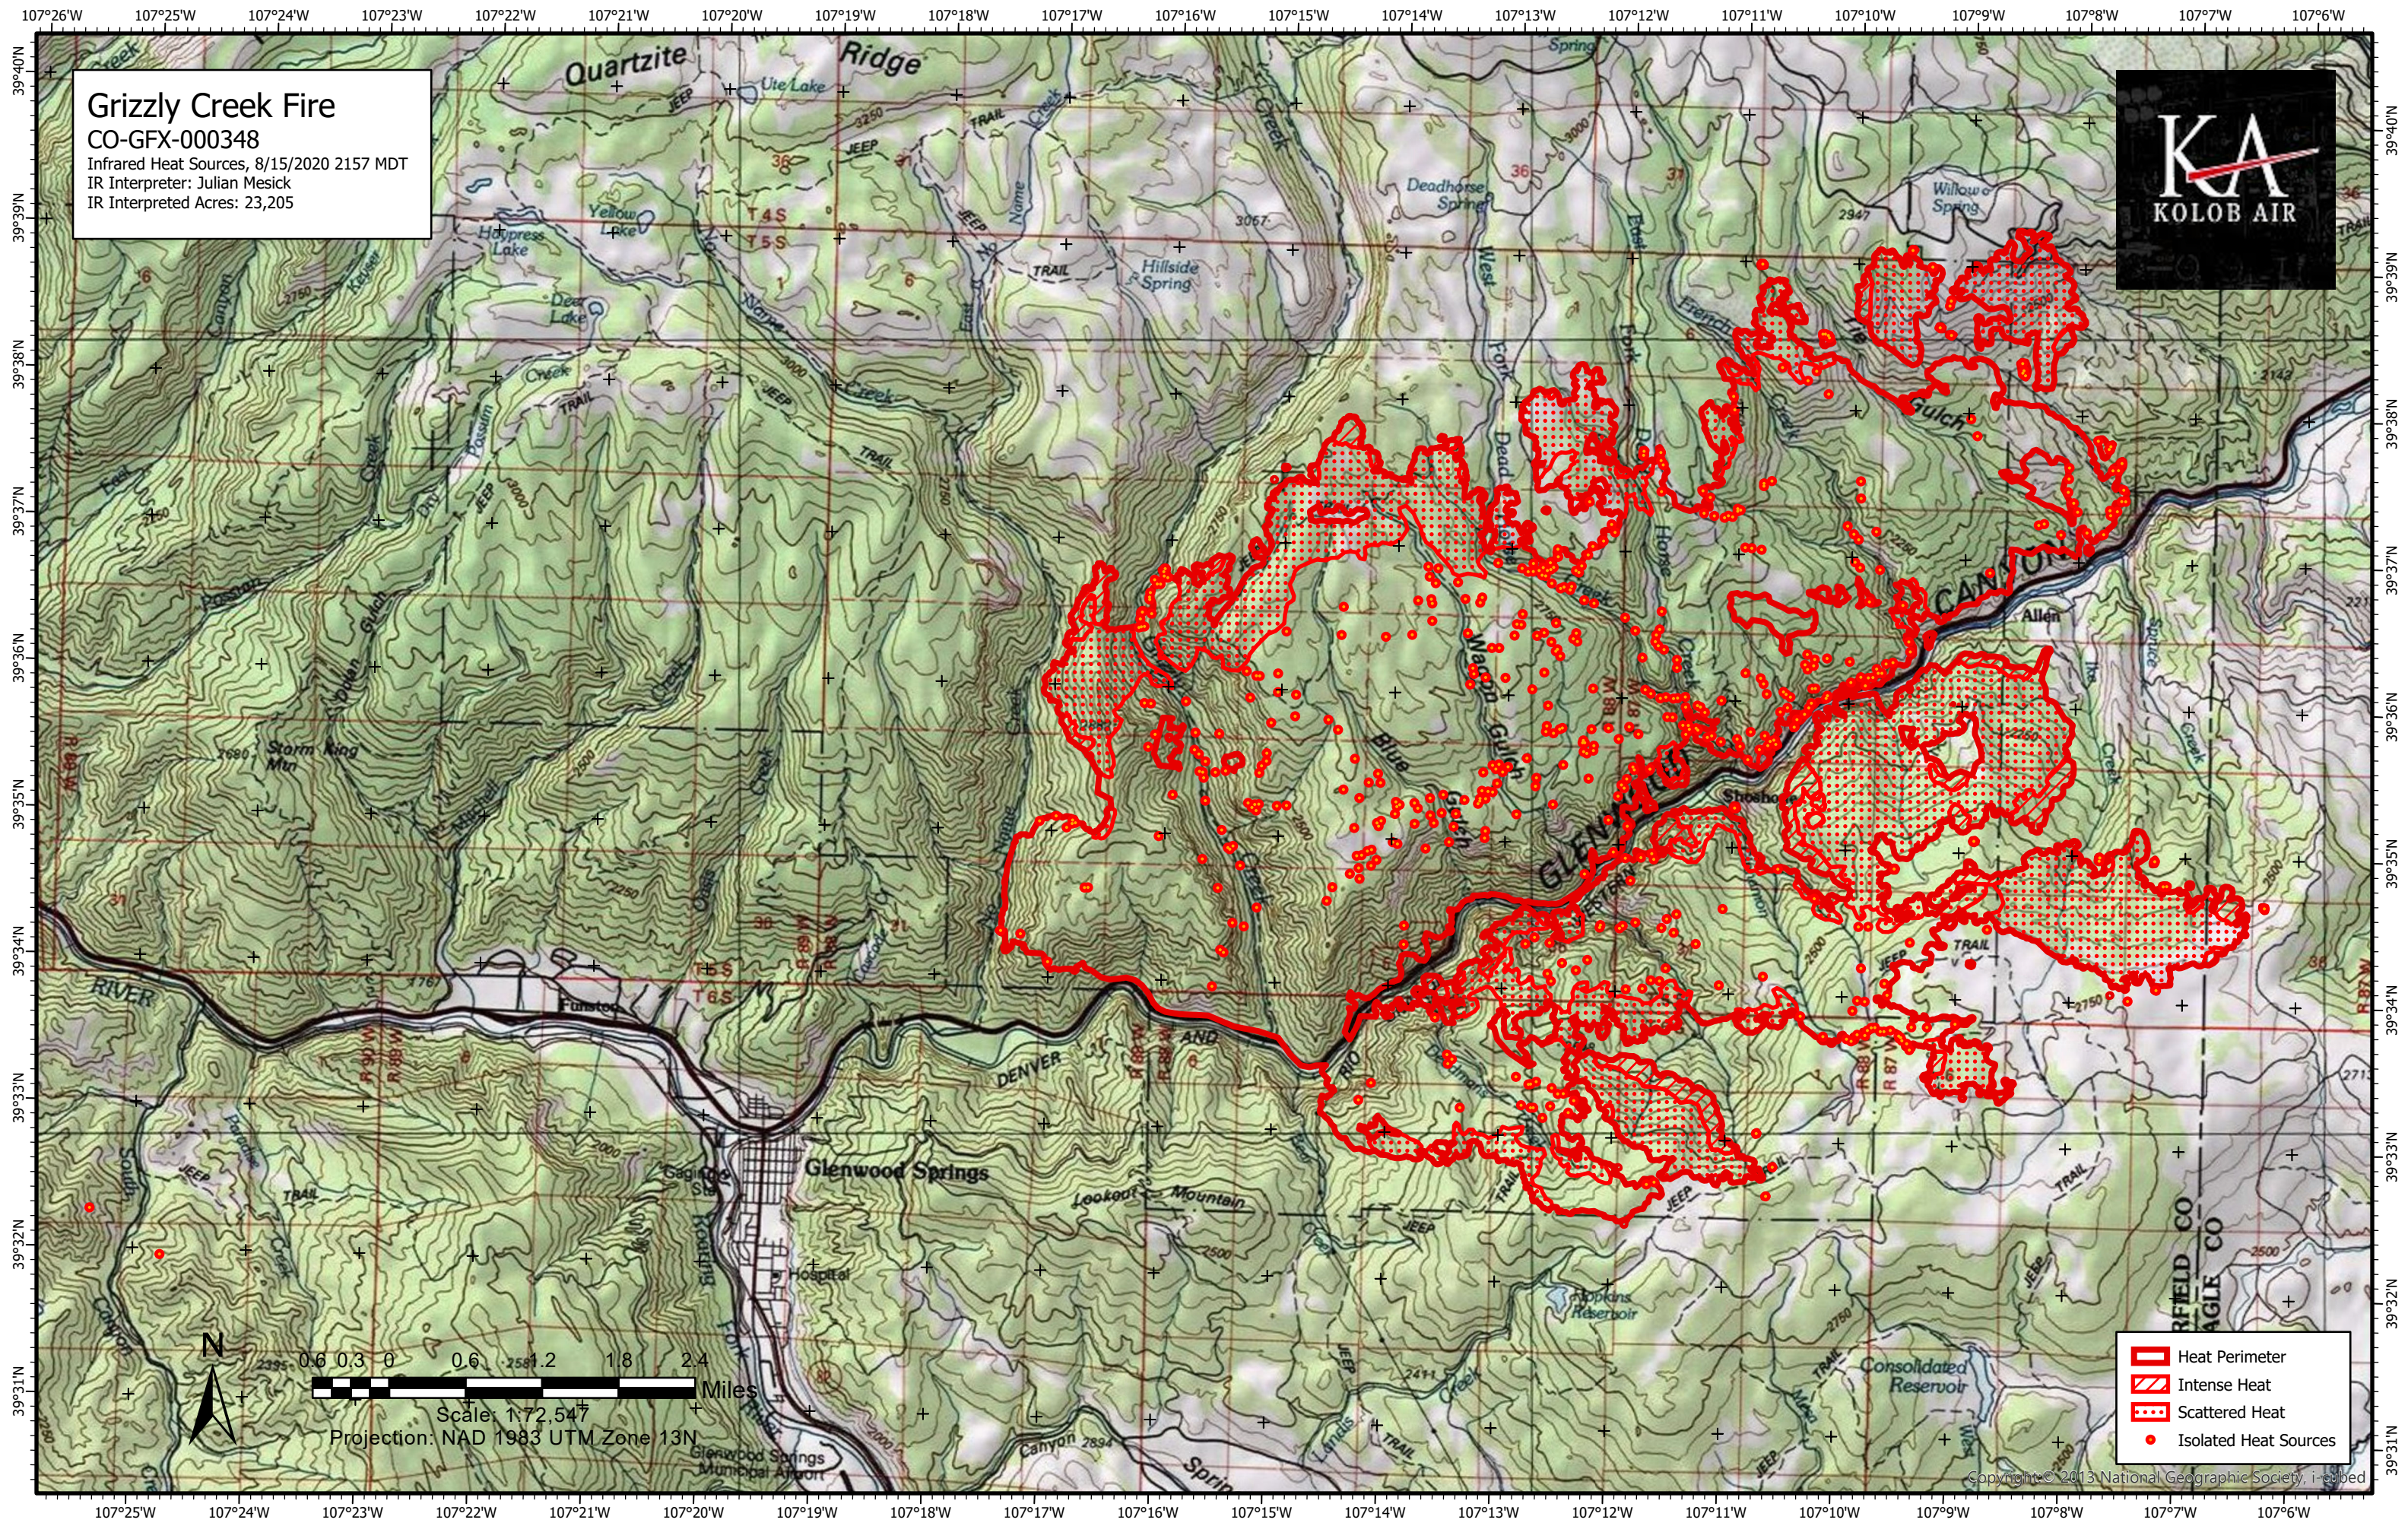

Grizzly Creek Fire

CO-GFX-000348

Infrared Heat Sources, 8/15/2020 2157 MDT

IR Interpreter: Julian Mesick

IR Interpreted Acres: 23,205

- Heat Perimeter
- Intense Heat
- Scattered Heat
- Isolated Heat Sources