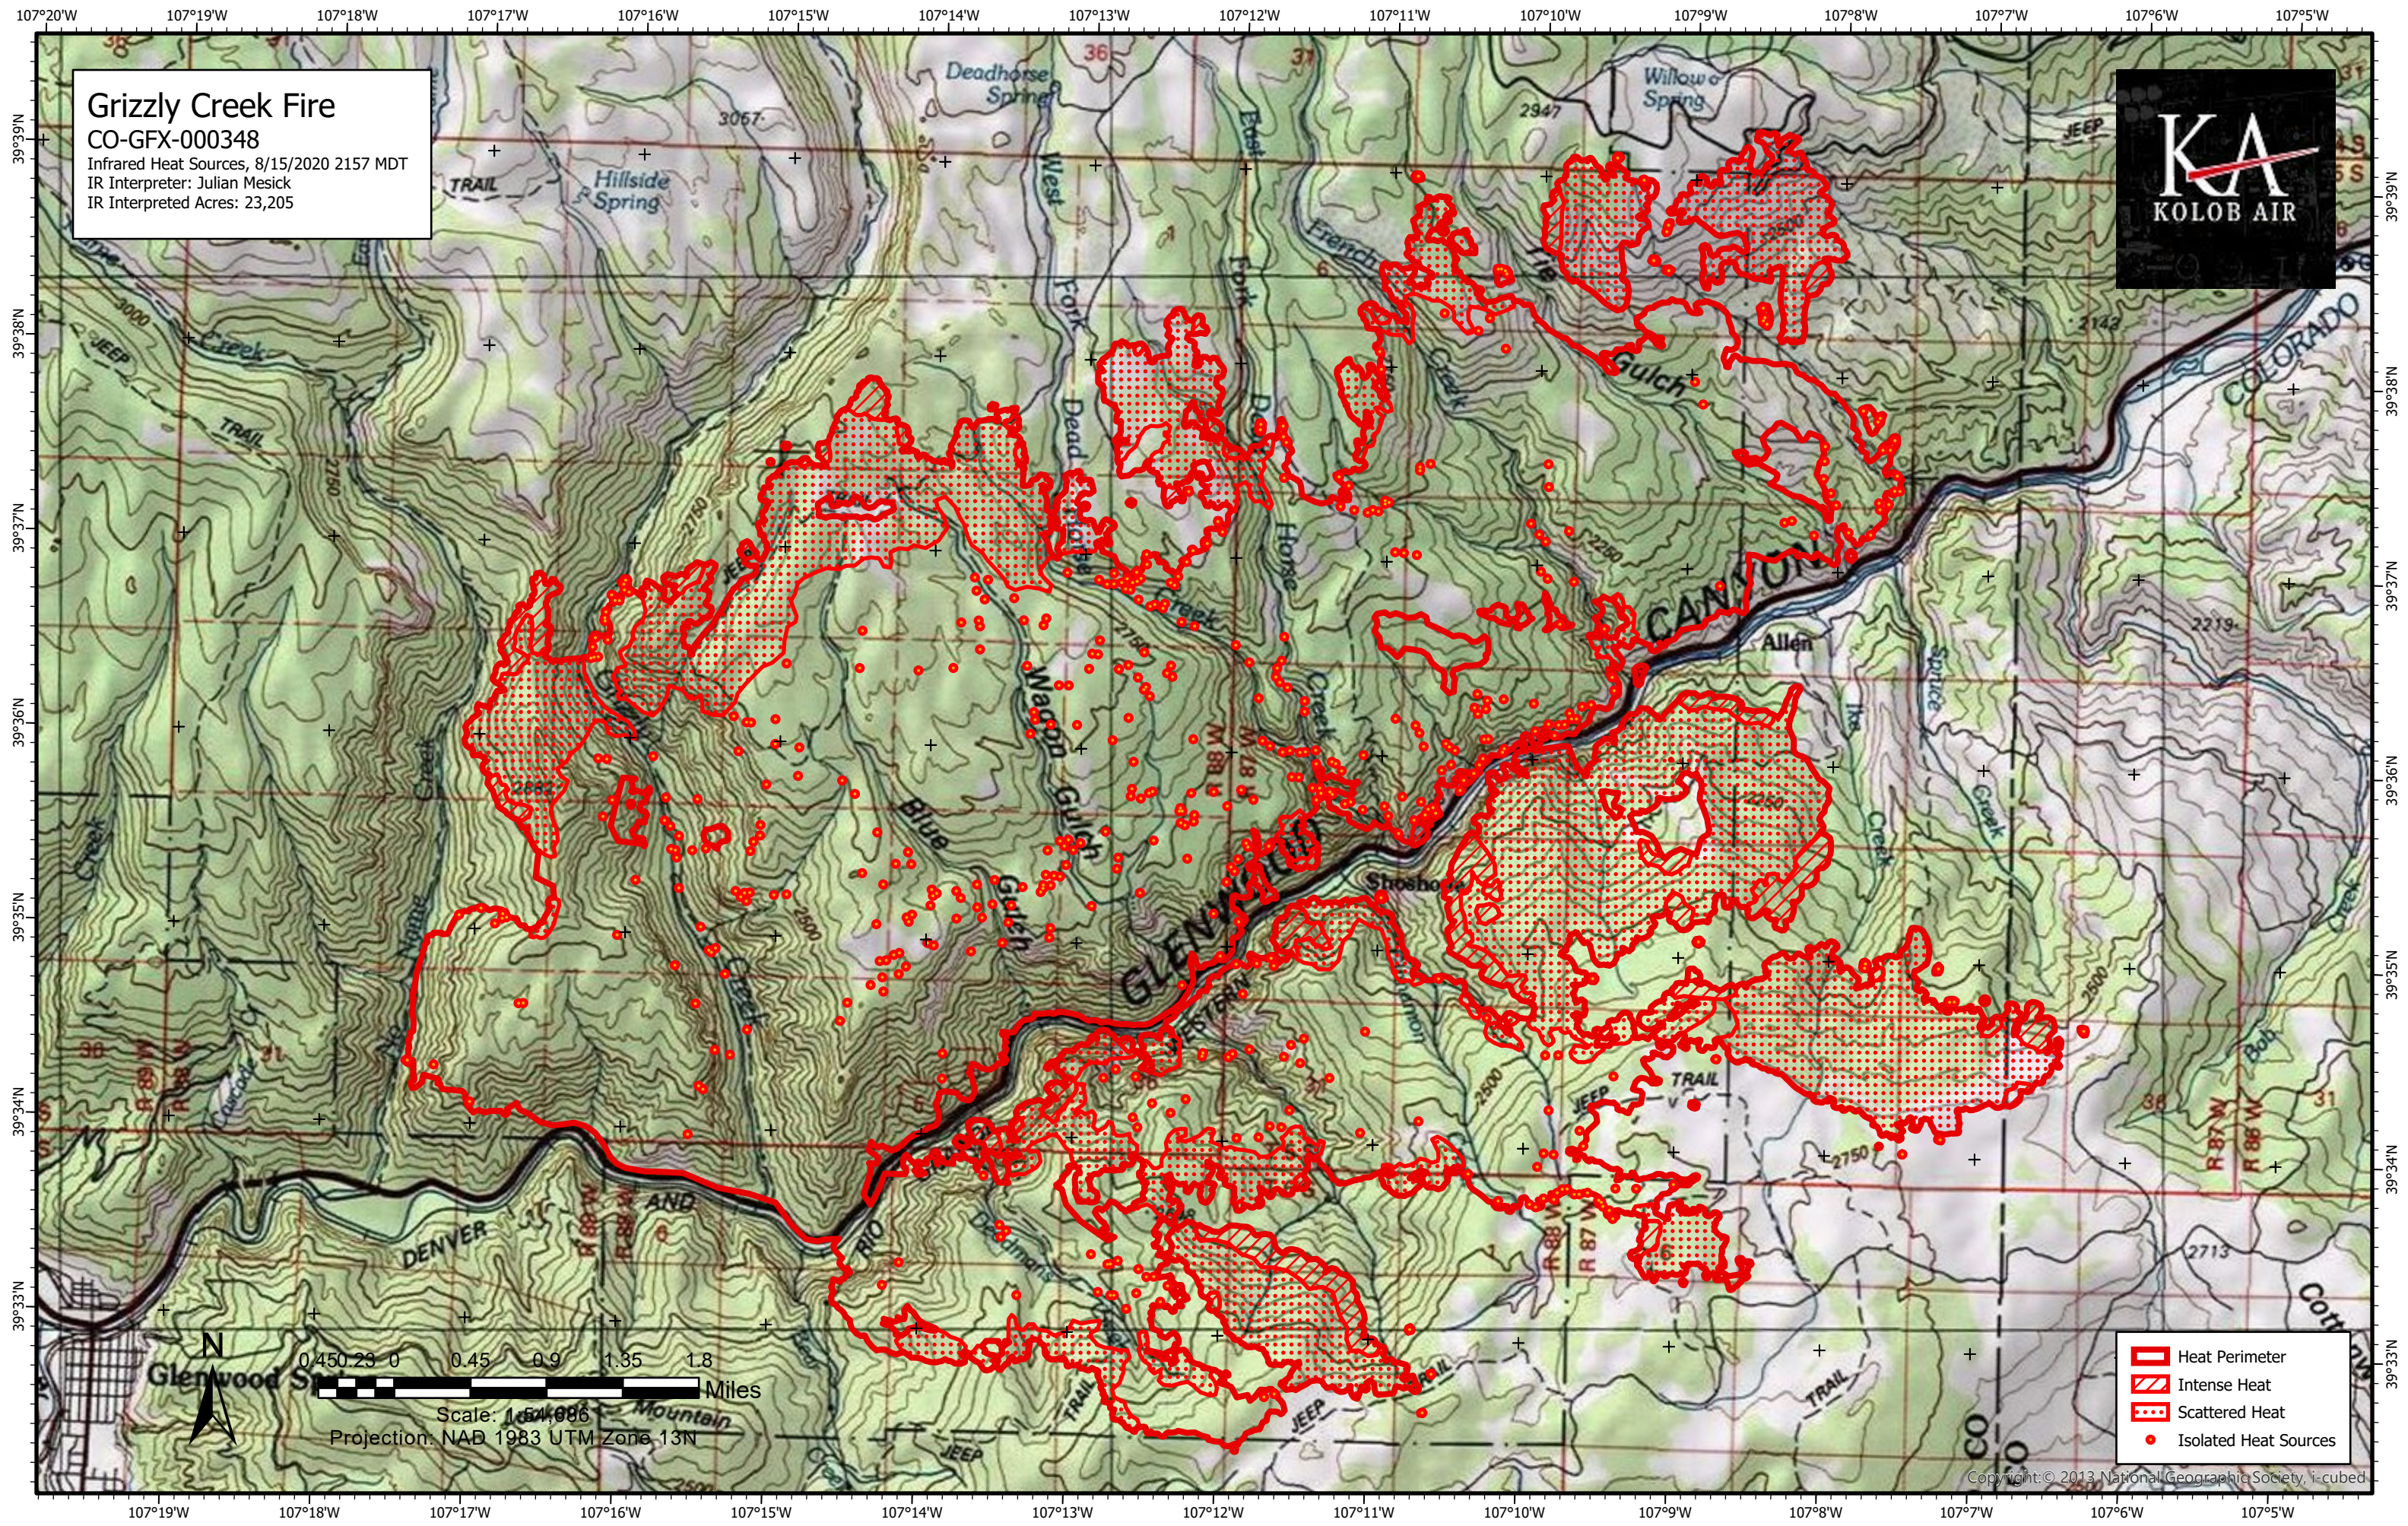

Grizzly Creek Fire

CO-GFX-000348

Infrared Heat Sources, 8/15/2020 2157 MDT

IR Interpreter: Julian Mesick

IR Interpreted Acres: 23,205

- Heat Perimeter
- Intense Heat
- Scattered Heat
- Isolated Heat Sources