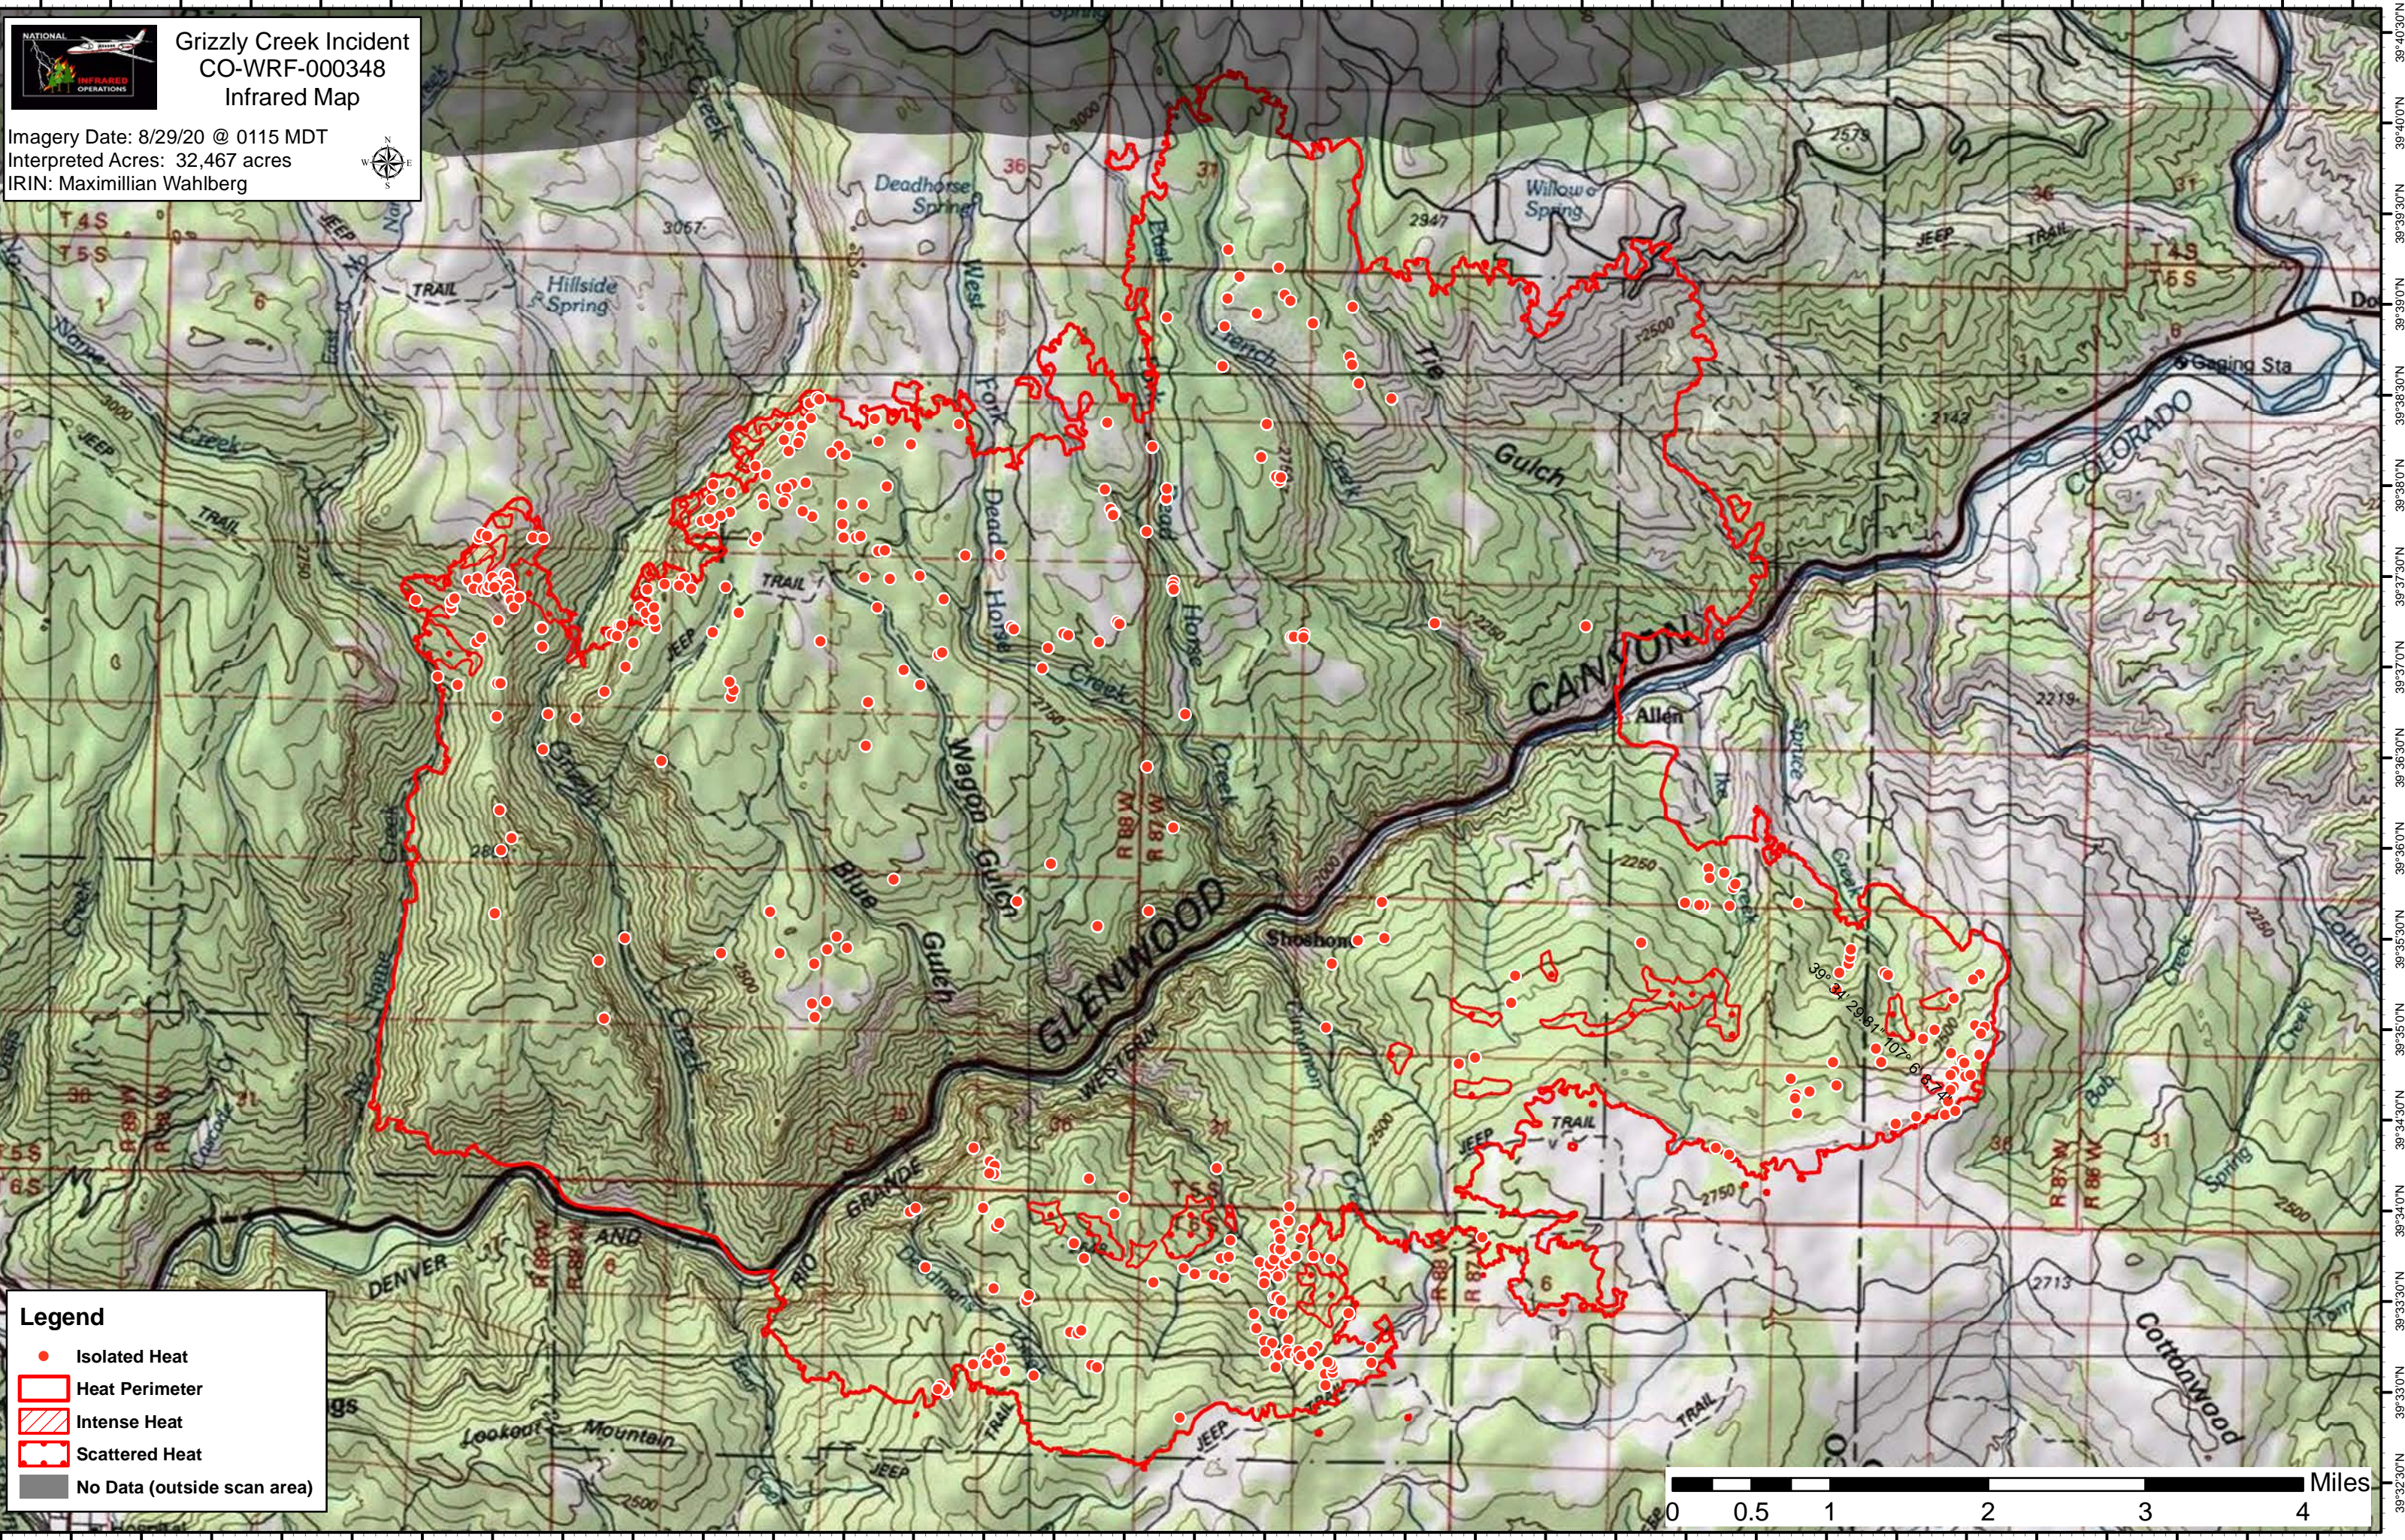

**Grizzly Creek Incident**  
**CO-WRF-000348**  
**Infrared Map**

Imagery Date: 8/29/20 @ 0115 MDT  
 Interpreted Acres: 32,467 acres  
 IRIN: Maximillian Wahlberg

**Legend**

- Isolated Heat
- Heat Perimeter
- Intense Heat
- Scattered Heat
- No Data (outside scan area)