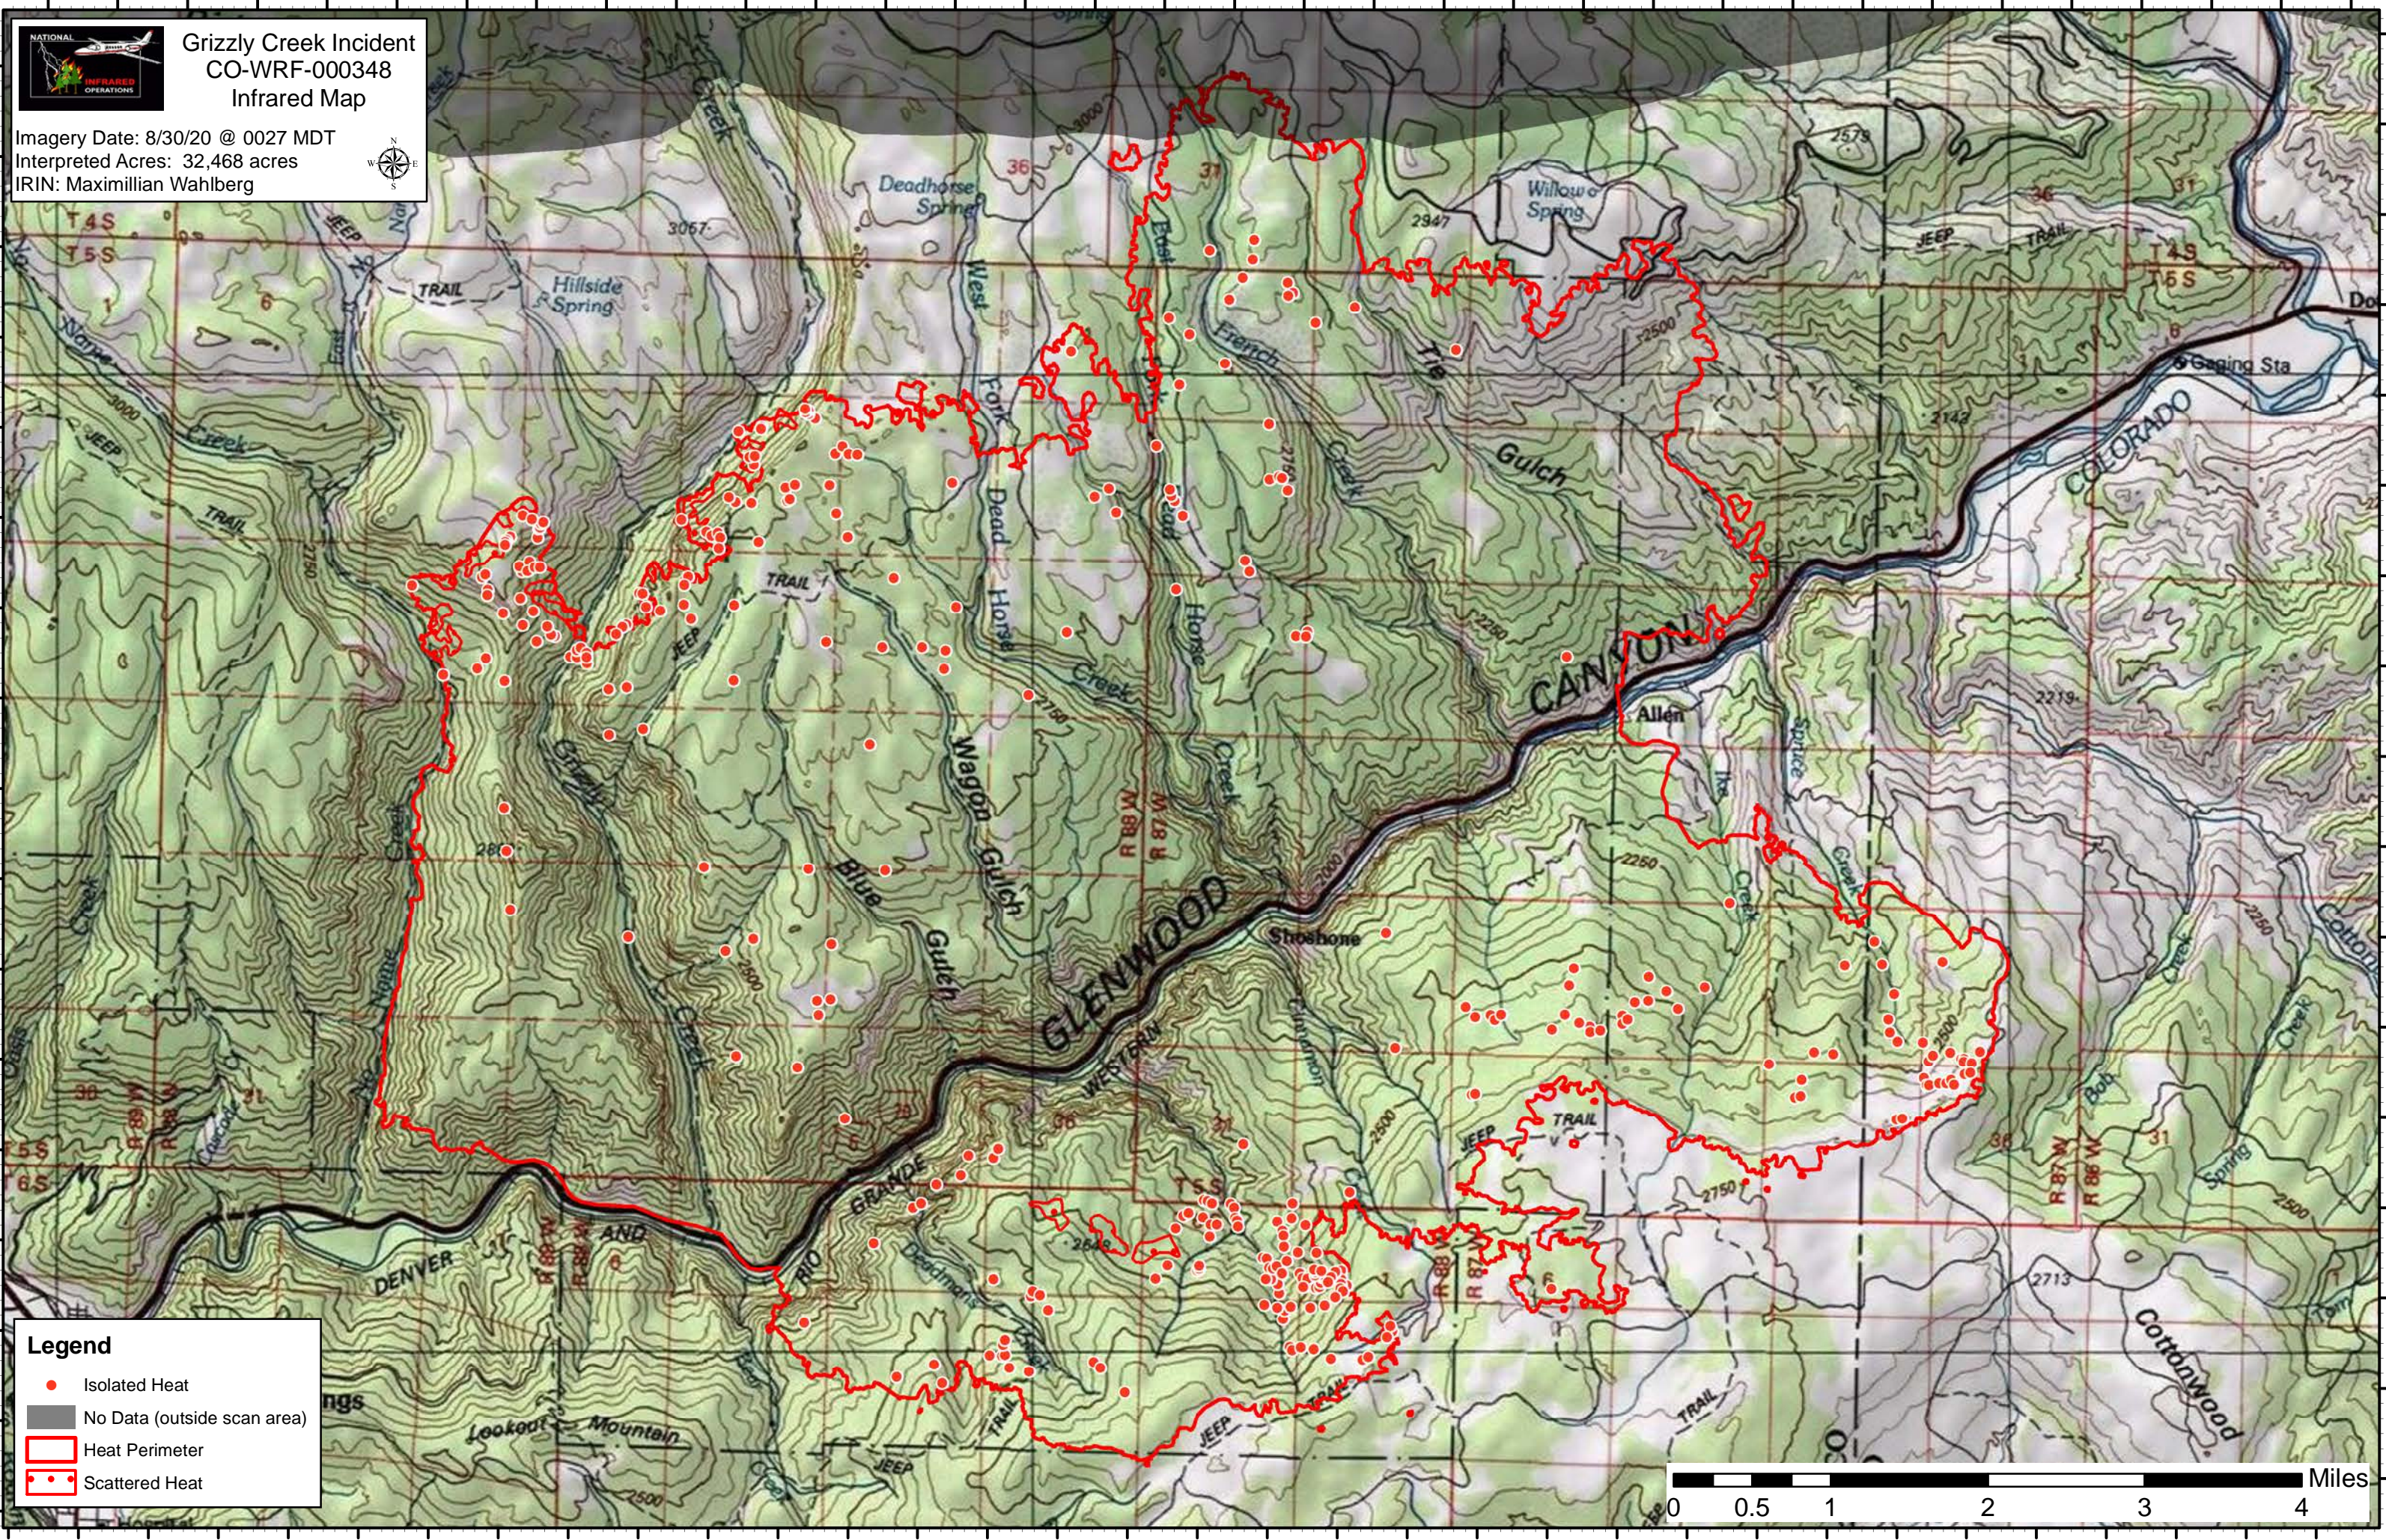

Grizzly Creek Incident
CO-WRF-000348
Infrared Map

Imagery Date: 8/30/20 @ 0027 MDT
 Interpreted Acres: 32,468 acres
 IRIN: Maximillian Wahlberg

Legend

- Isolated Heat
- No Data (outside scan area)
- Heat Perimeter
- Scattered Heat