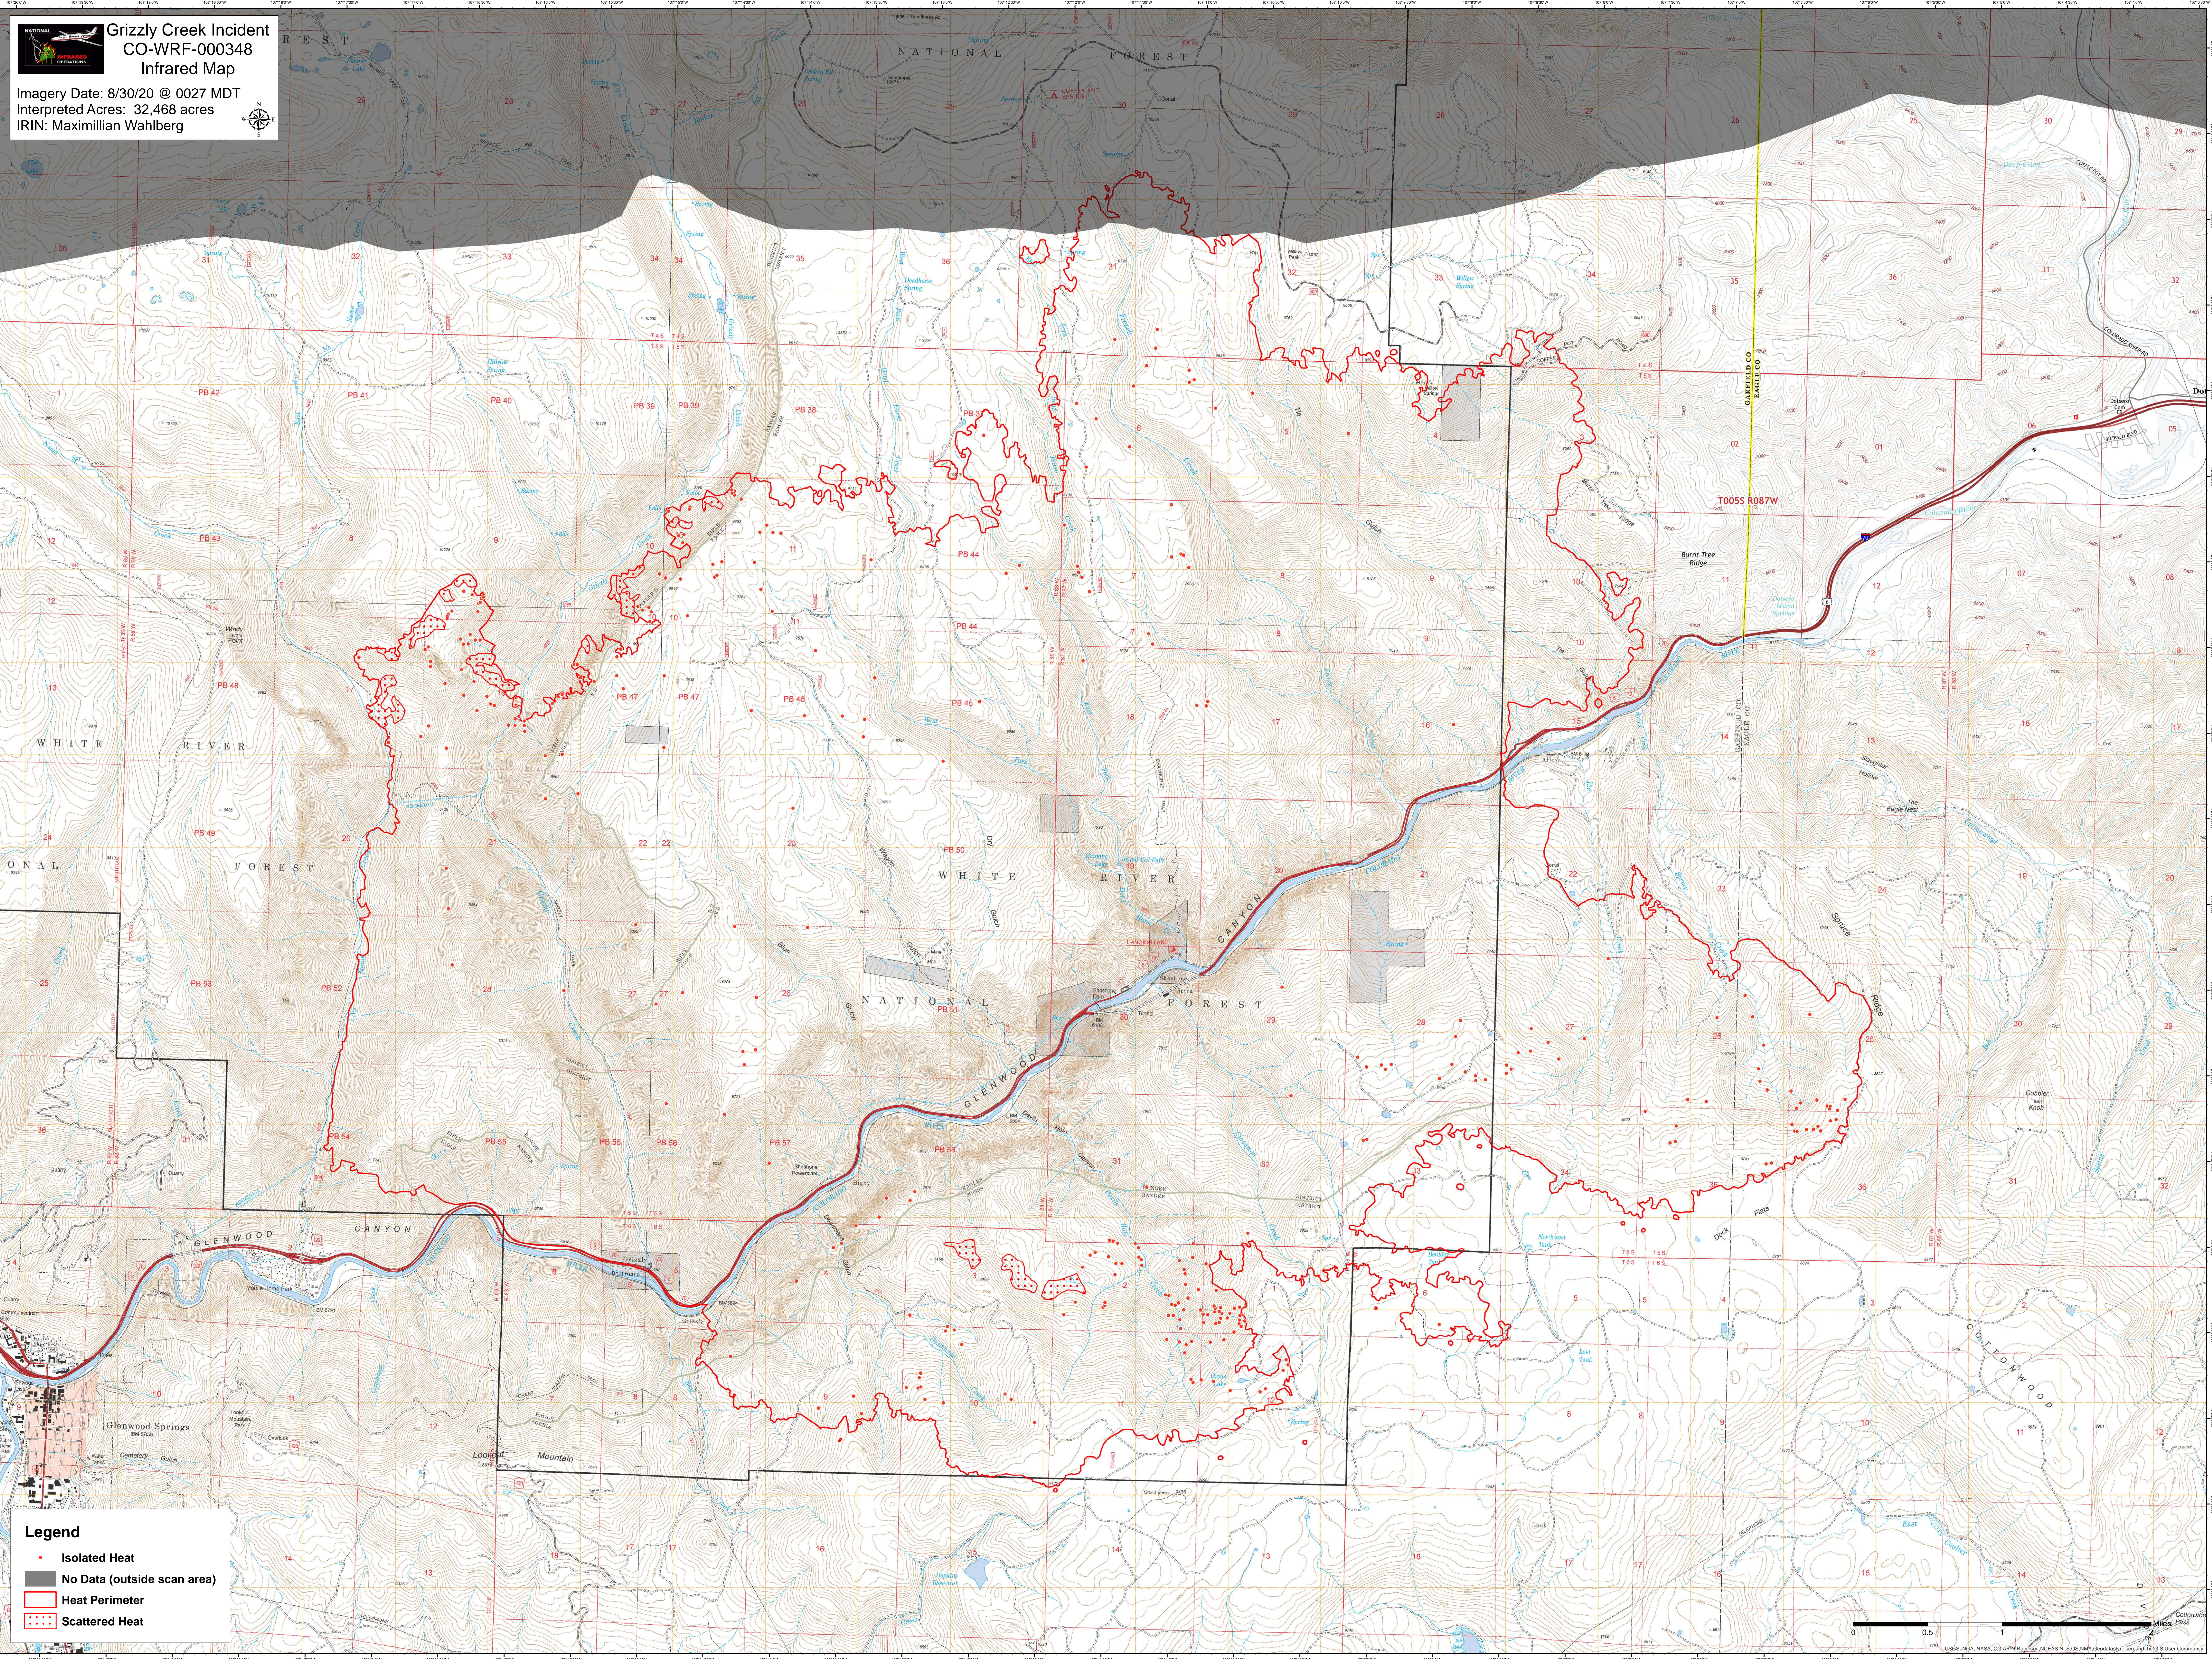

**Grizzly Creek Incident**  
**CO-WRF-000348**  
**Infrared Map**

Imagery Date: 8/30/20 @ 0027 MDT  
 Interpreted Acres: 32,468 acres  
 IRIN: Maximilian Wahlberg

**Legend**

- Isolated Heat
- No Data (outside scan area)
- Heat Perimeter
- Scattered Heat