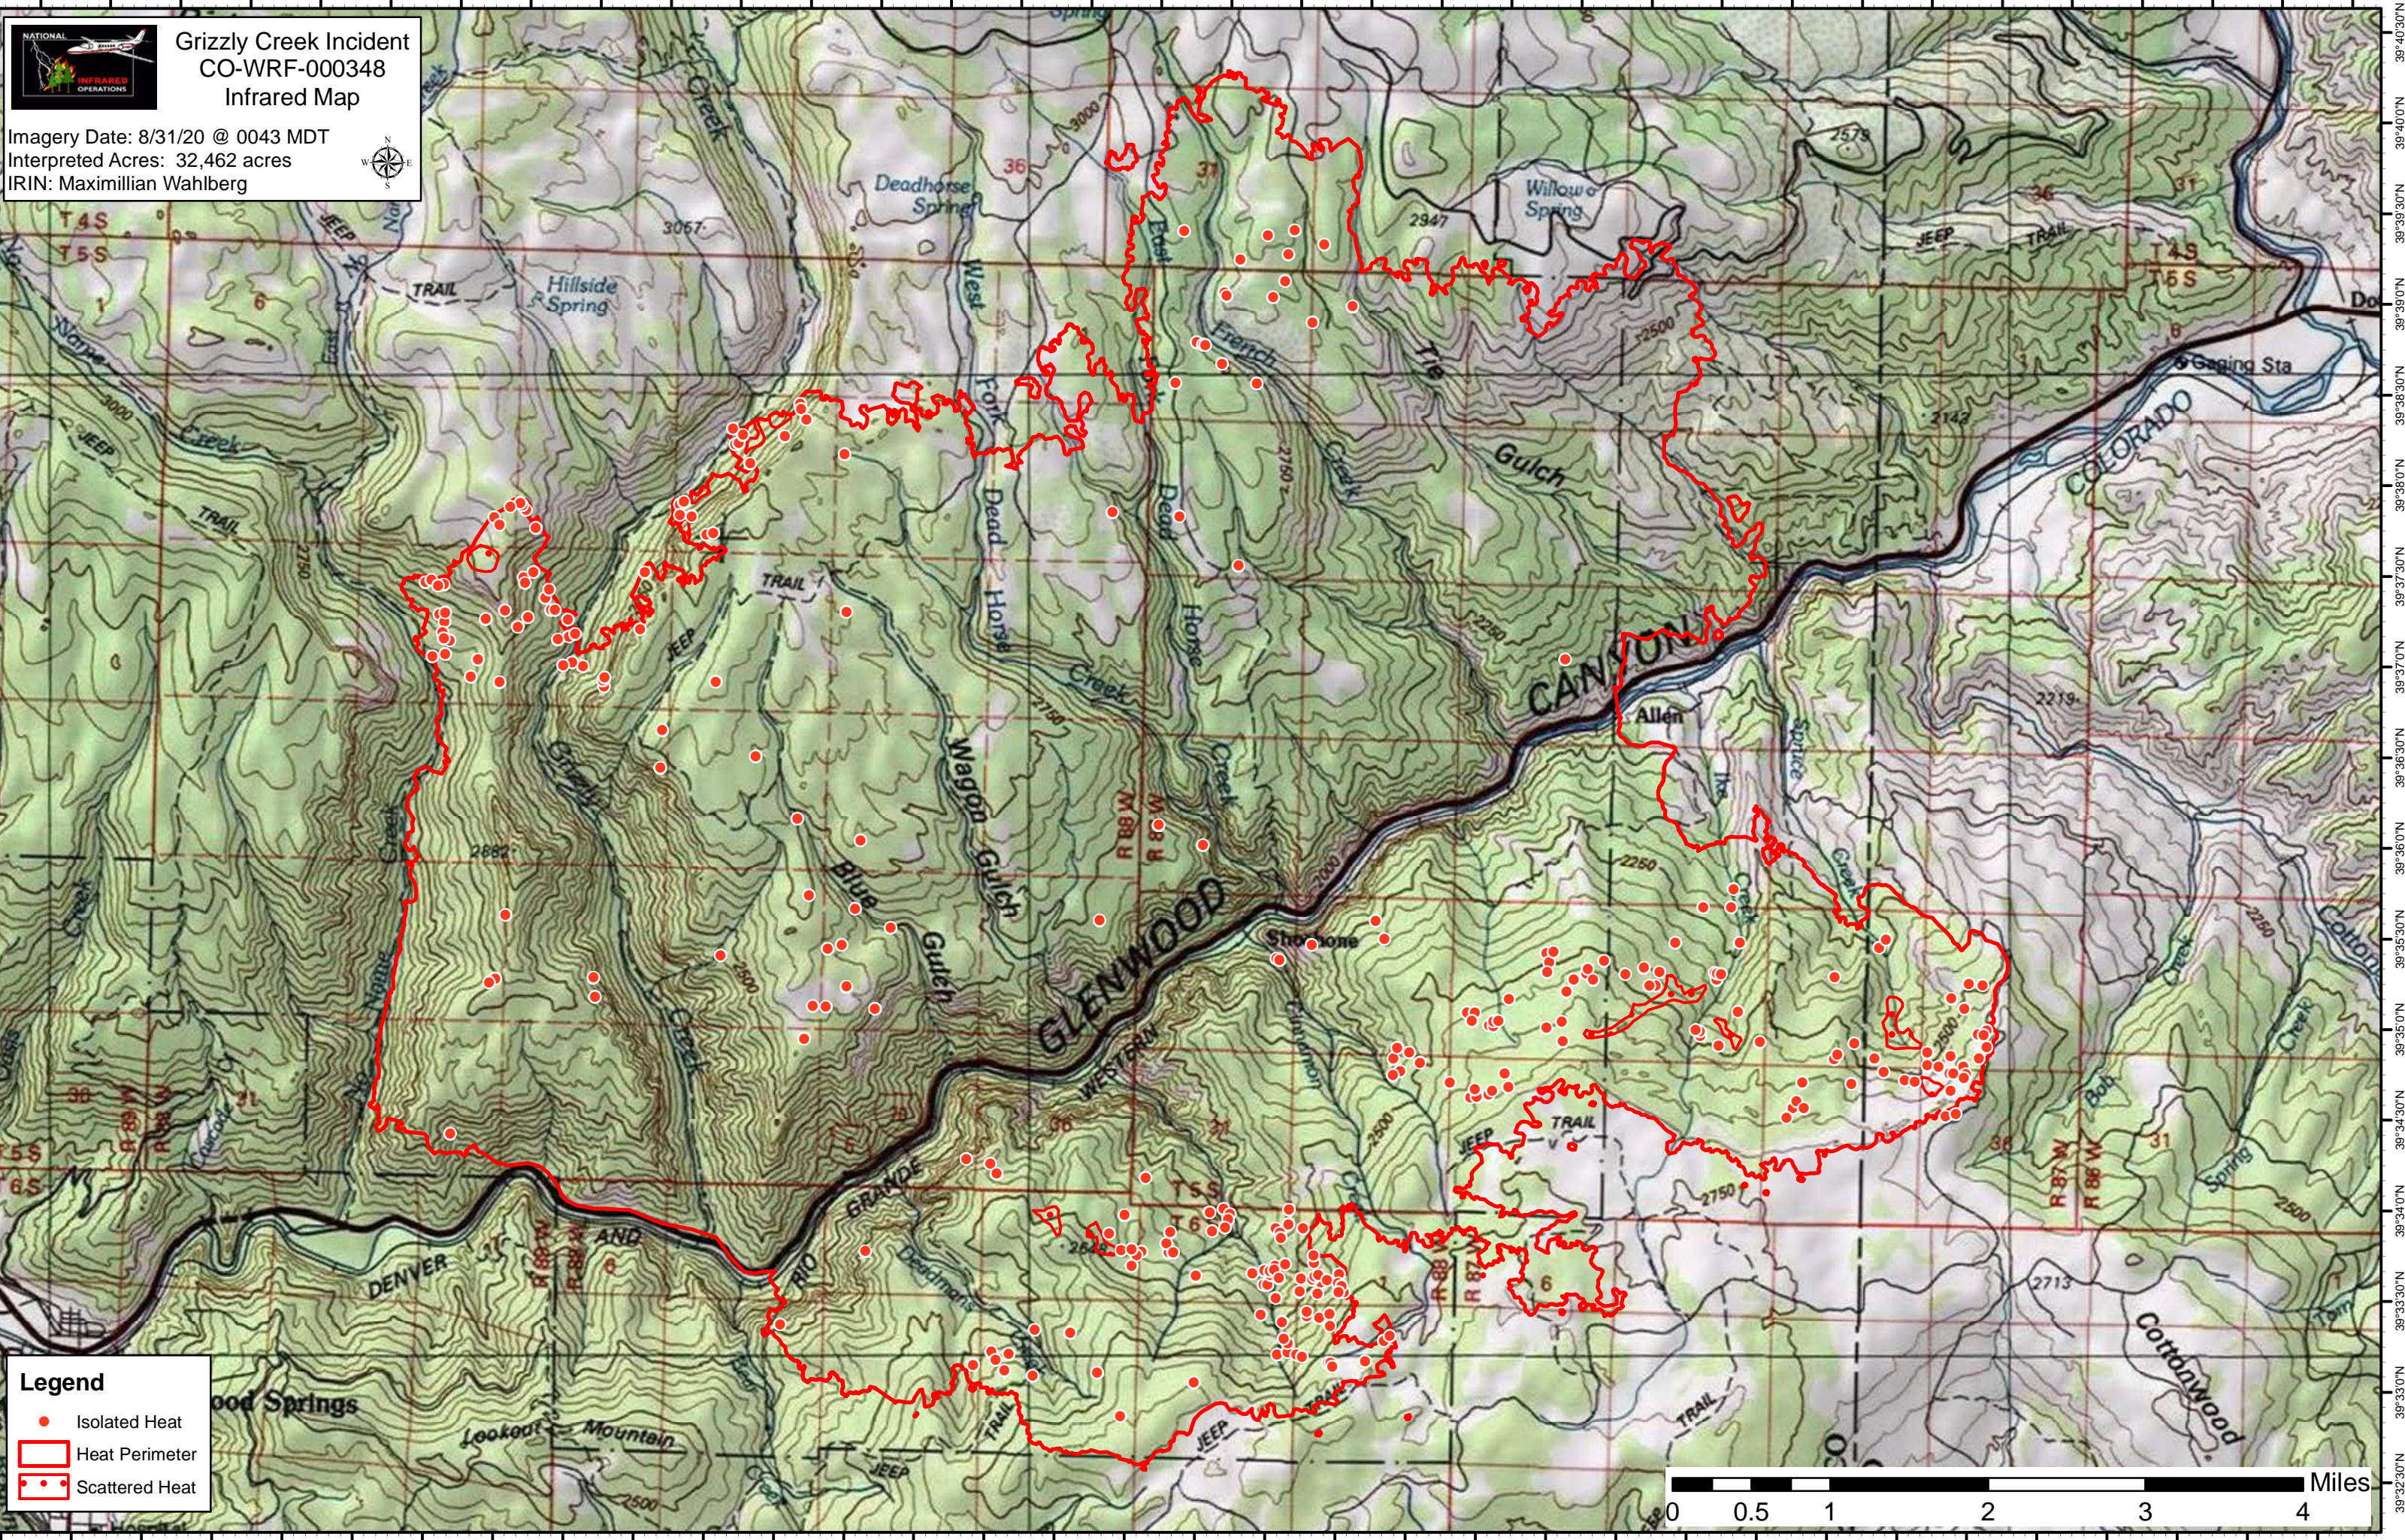

Grizzly Creek Incident
CO-WRF-000348
Infrared Map

Imagery Date: 8/31/20 @ 0043 MDT
 Interpreted Acres: 32,462 acres
 IRIN: Maximillian Wahlberg

Legend

- Isolated Heat
- Heat Perimeter
- Scattered Heat