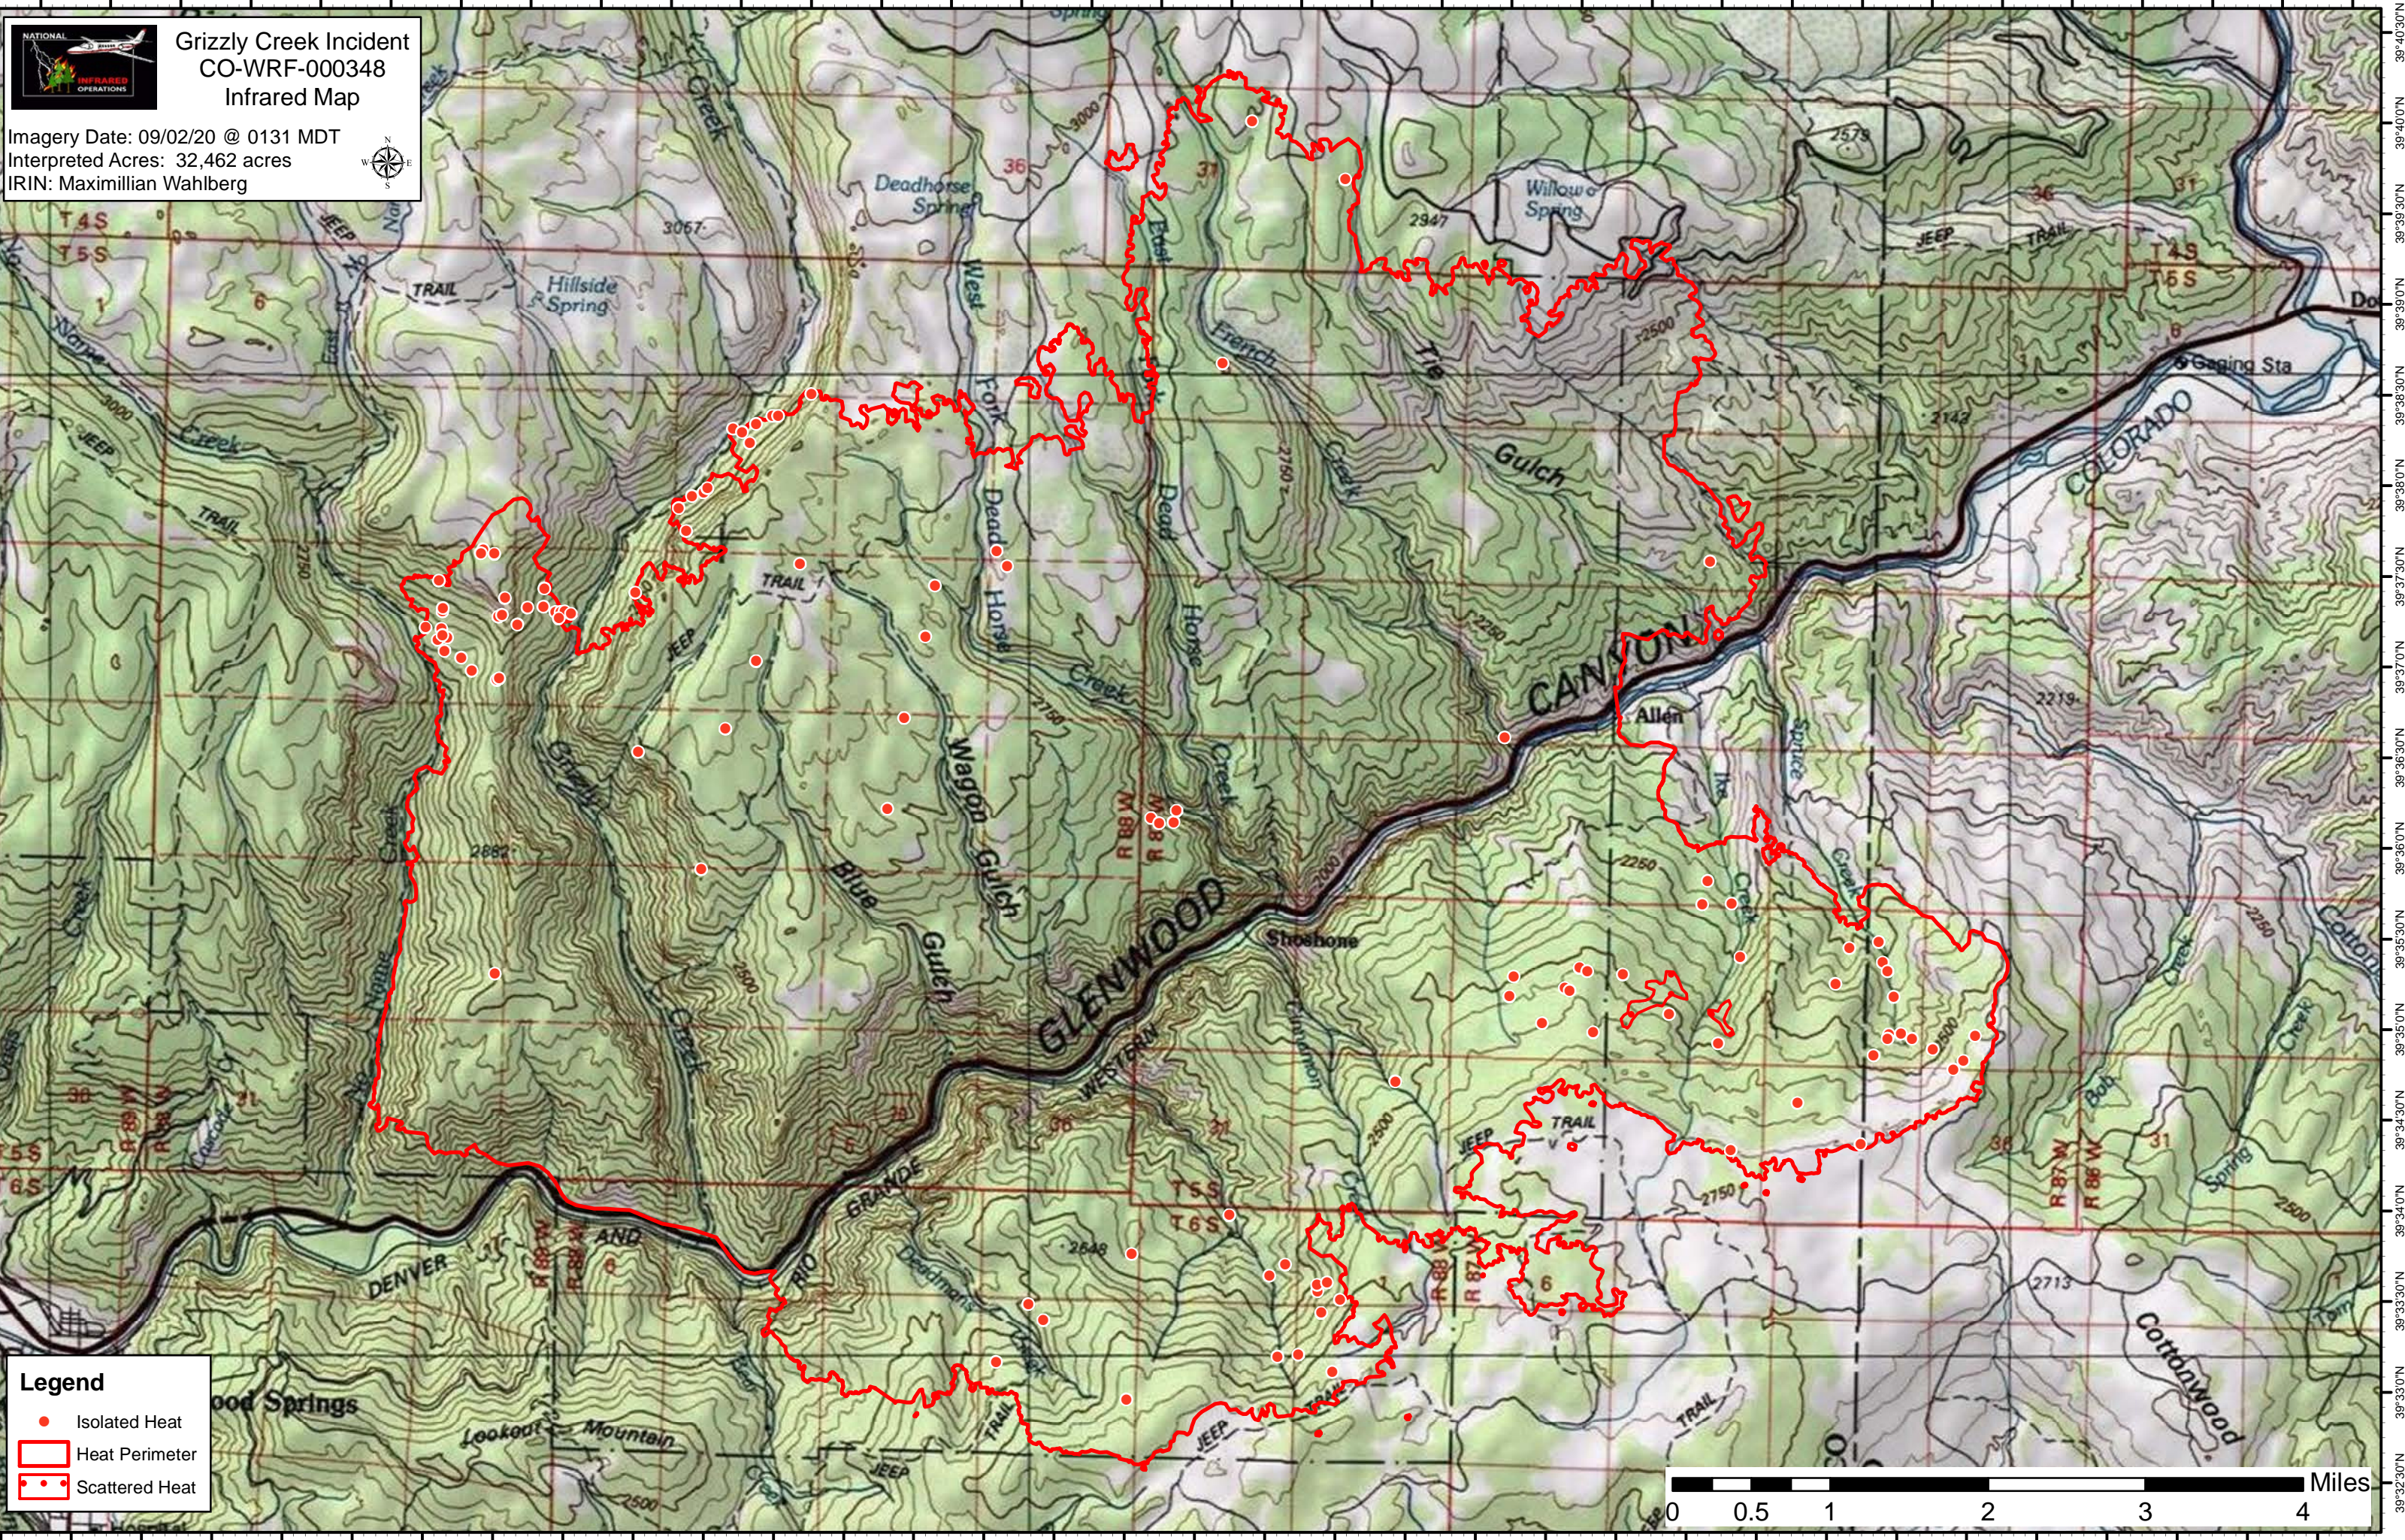

Grizzly Creek Incident
CO-WRF-000348
Infrared Map

Imagery Date: 09/02/20 @ 0131 MDT
 Interpreted Acres: 32,462 acres
 IRIN: Maximillian Wahlberg

Legend

- Isolated Heat
- Heat Perimeter
- Scattered Heat