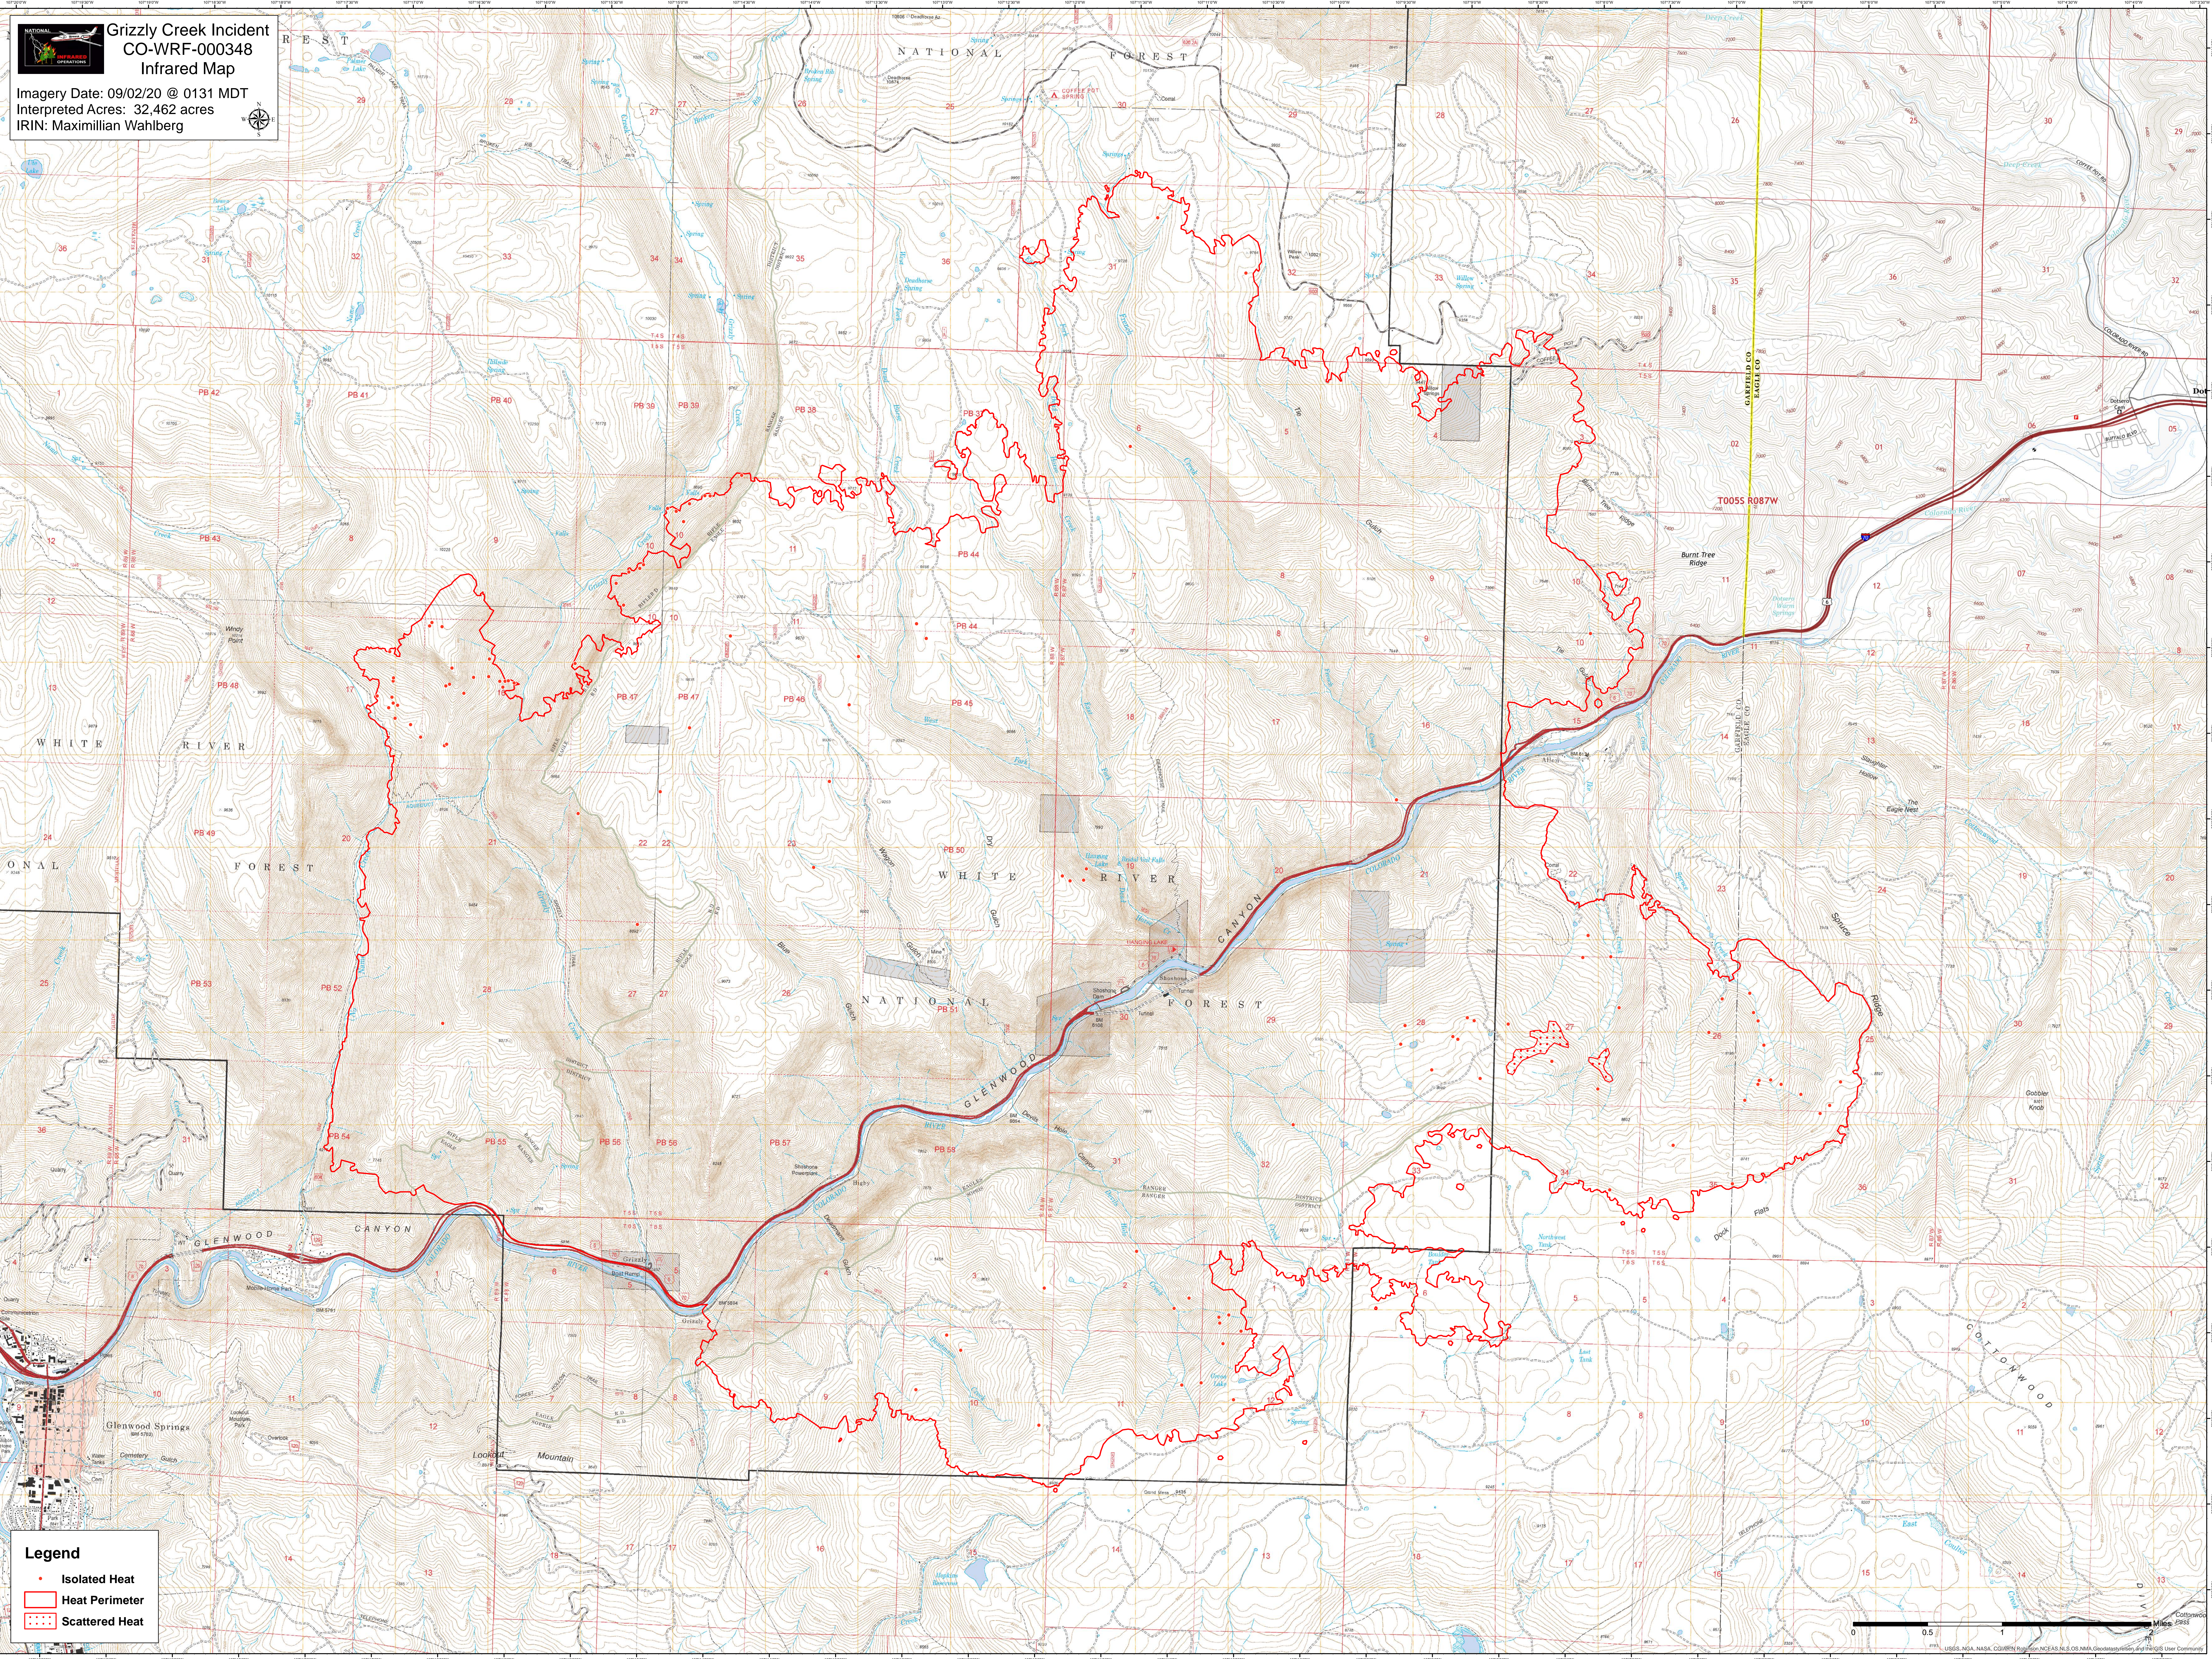

**Grizzly Creek Incident**  
**CO-WRF-000348**  
**Infrared Map**

Imagery Date: 09/02/20 @ 01:31 MDT  
 Interpreted Acres: 32,462 acres  
 IRIN: Maximilian Wahlberg

**Legend**

- Isolated Heat
- Heat Perimeter
- Scattered Heat