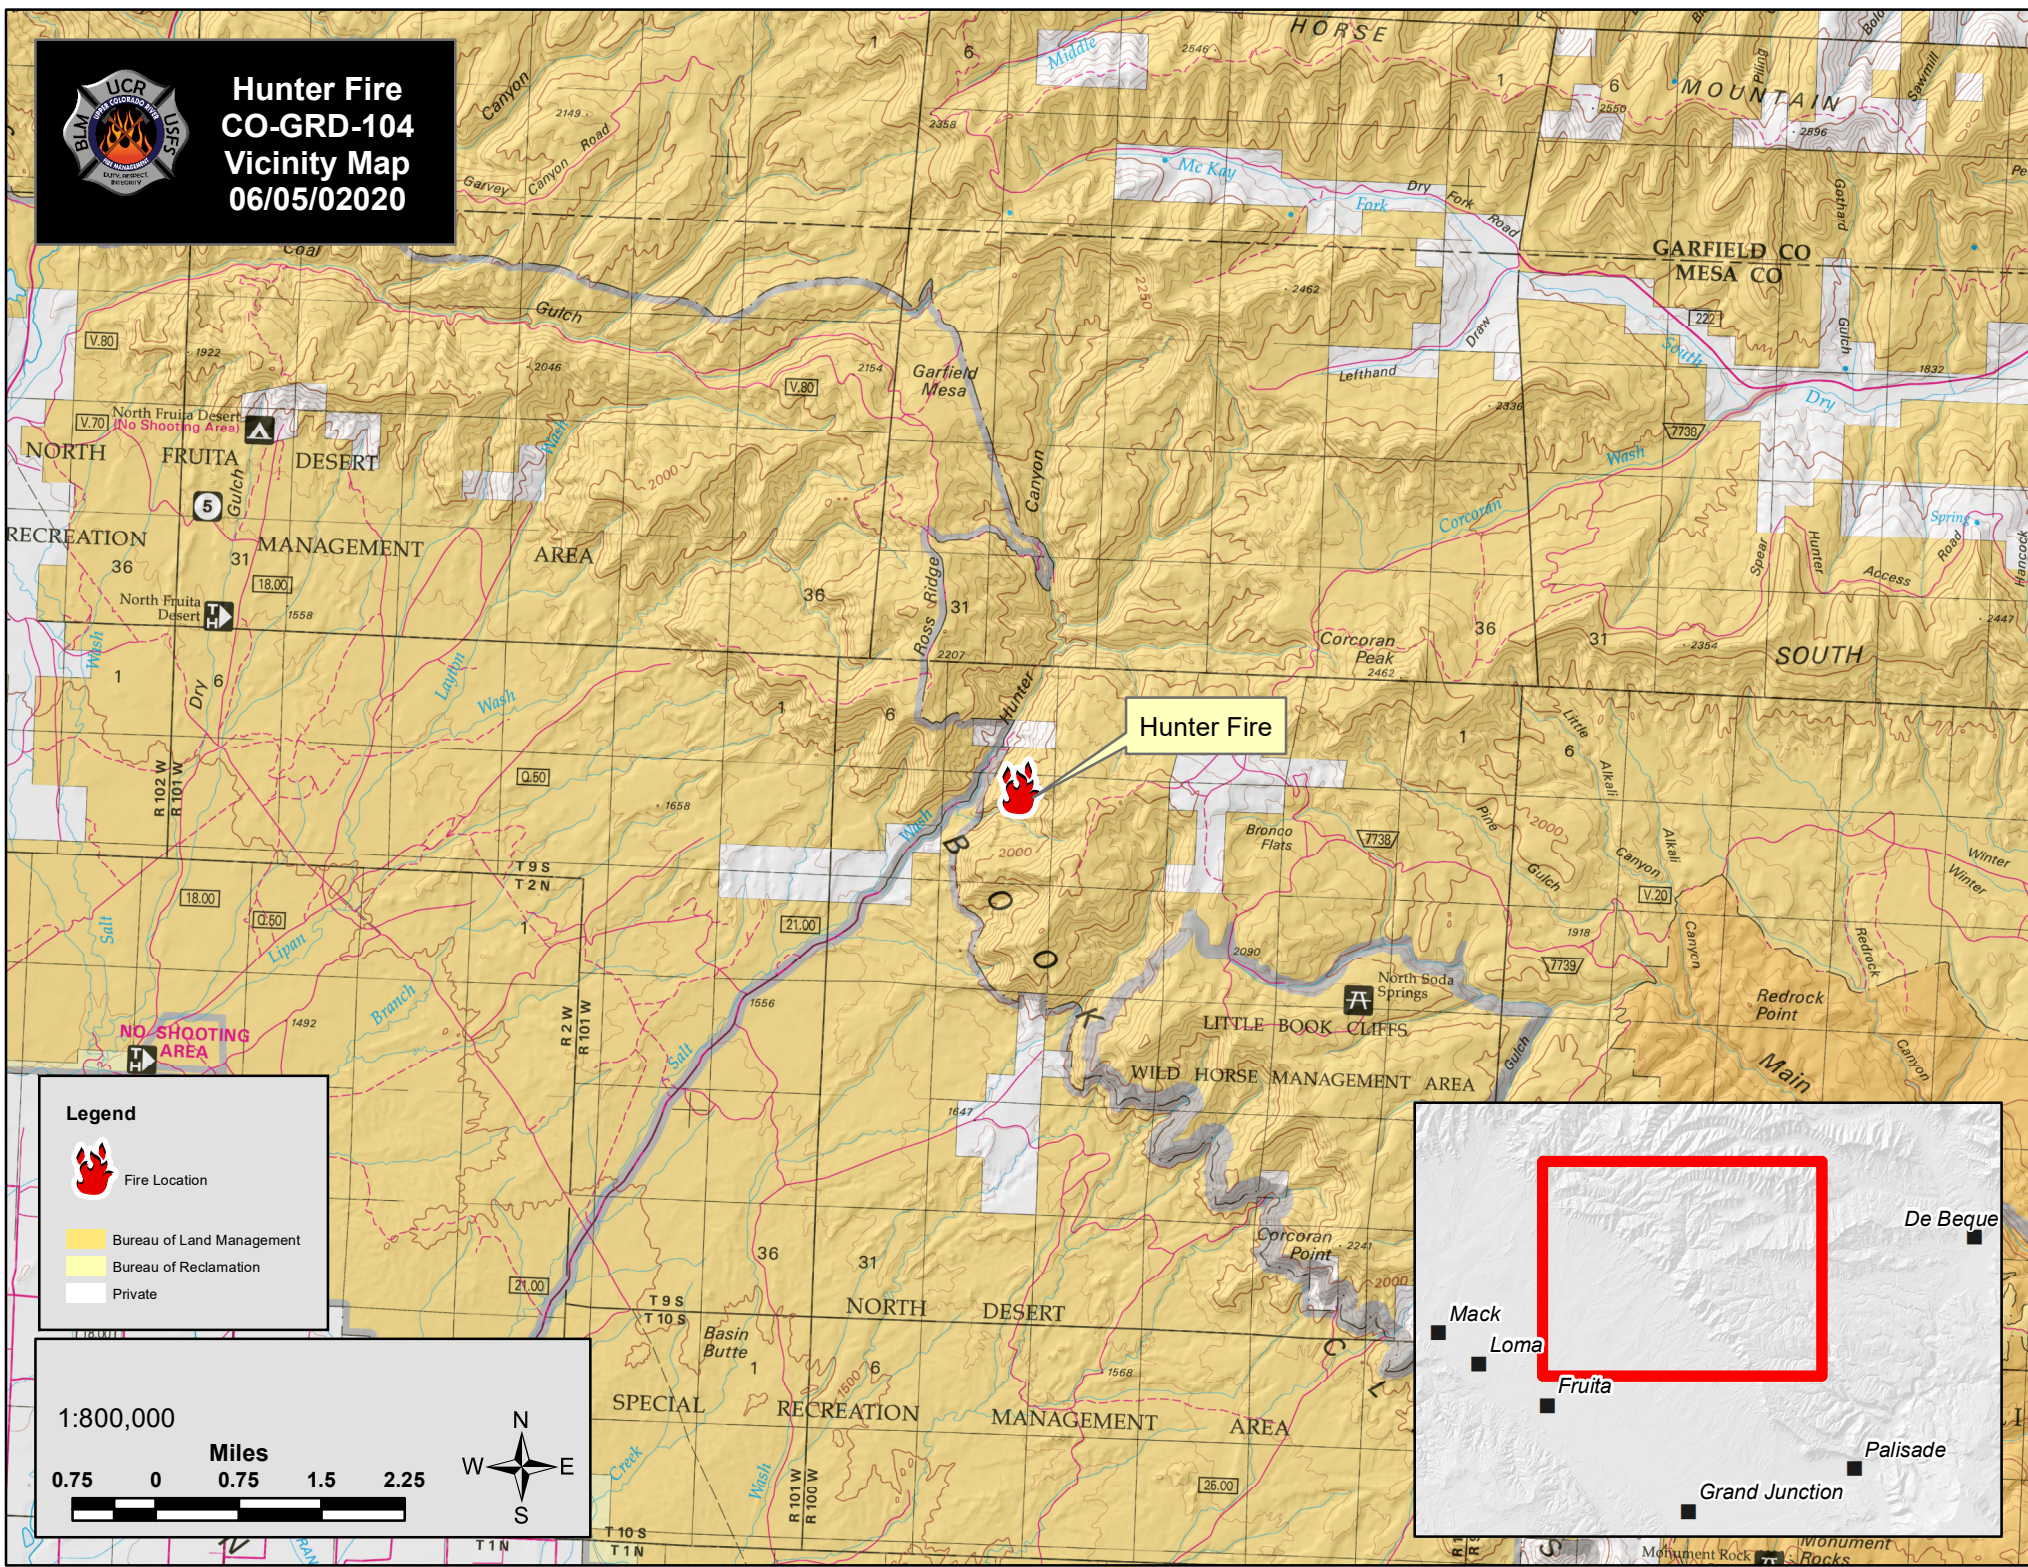

**Hunter Fire
CO-GRD-104
Vicinity Map
06/05/2020**

Hunter Fire

Legend

-  Fire Location
-  Bureau of Land Management
-  Bureau of Reclamation
-  Private

1:800,000

Miles

0.75 0 0.75 1.5 2.25