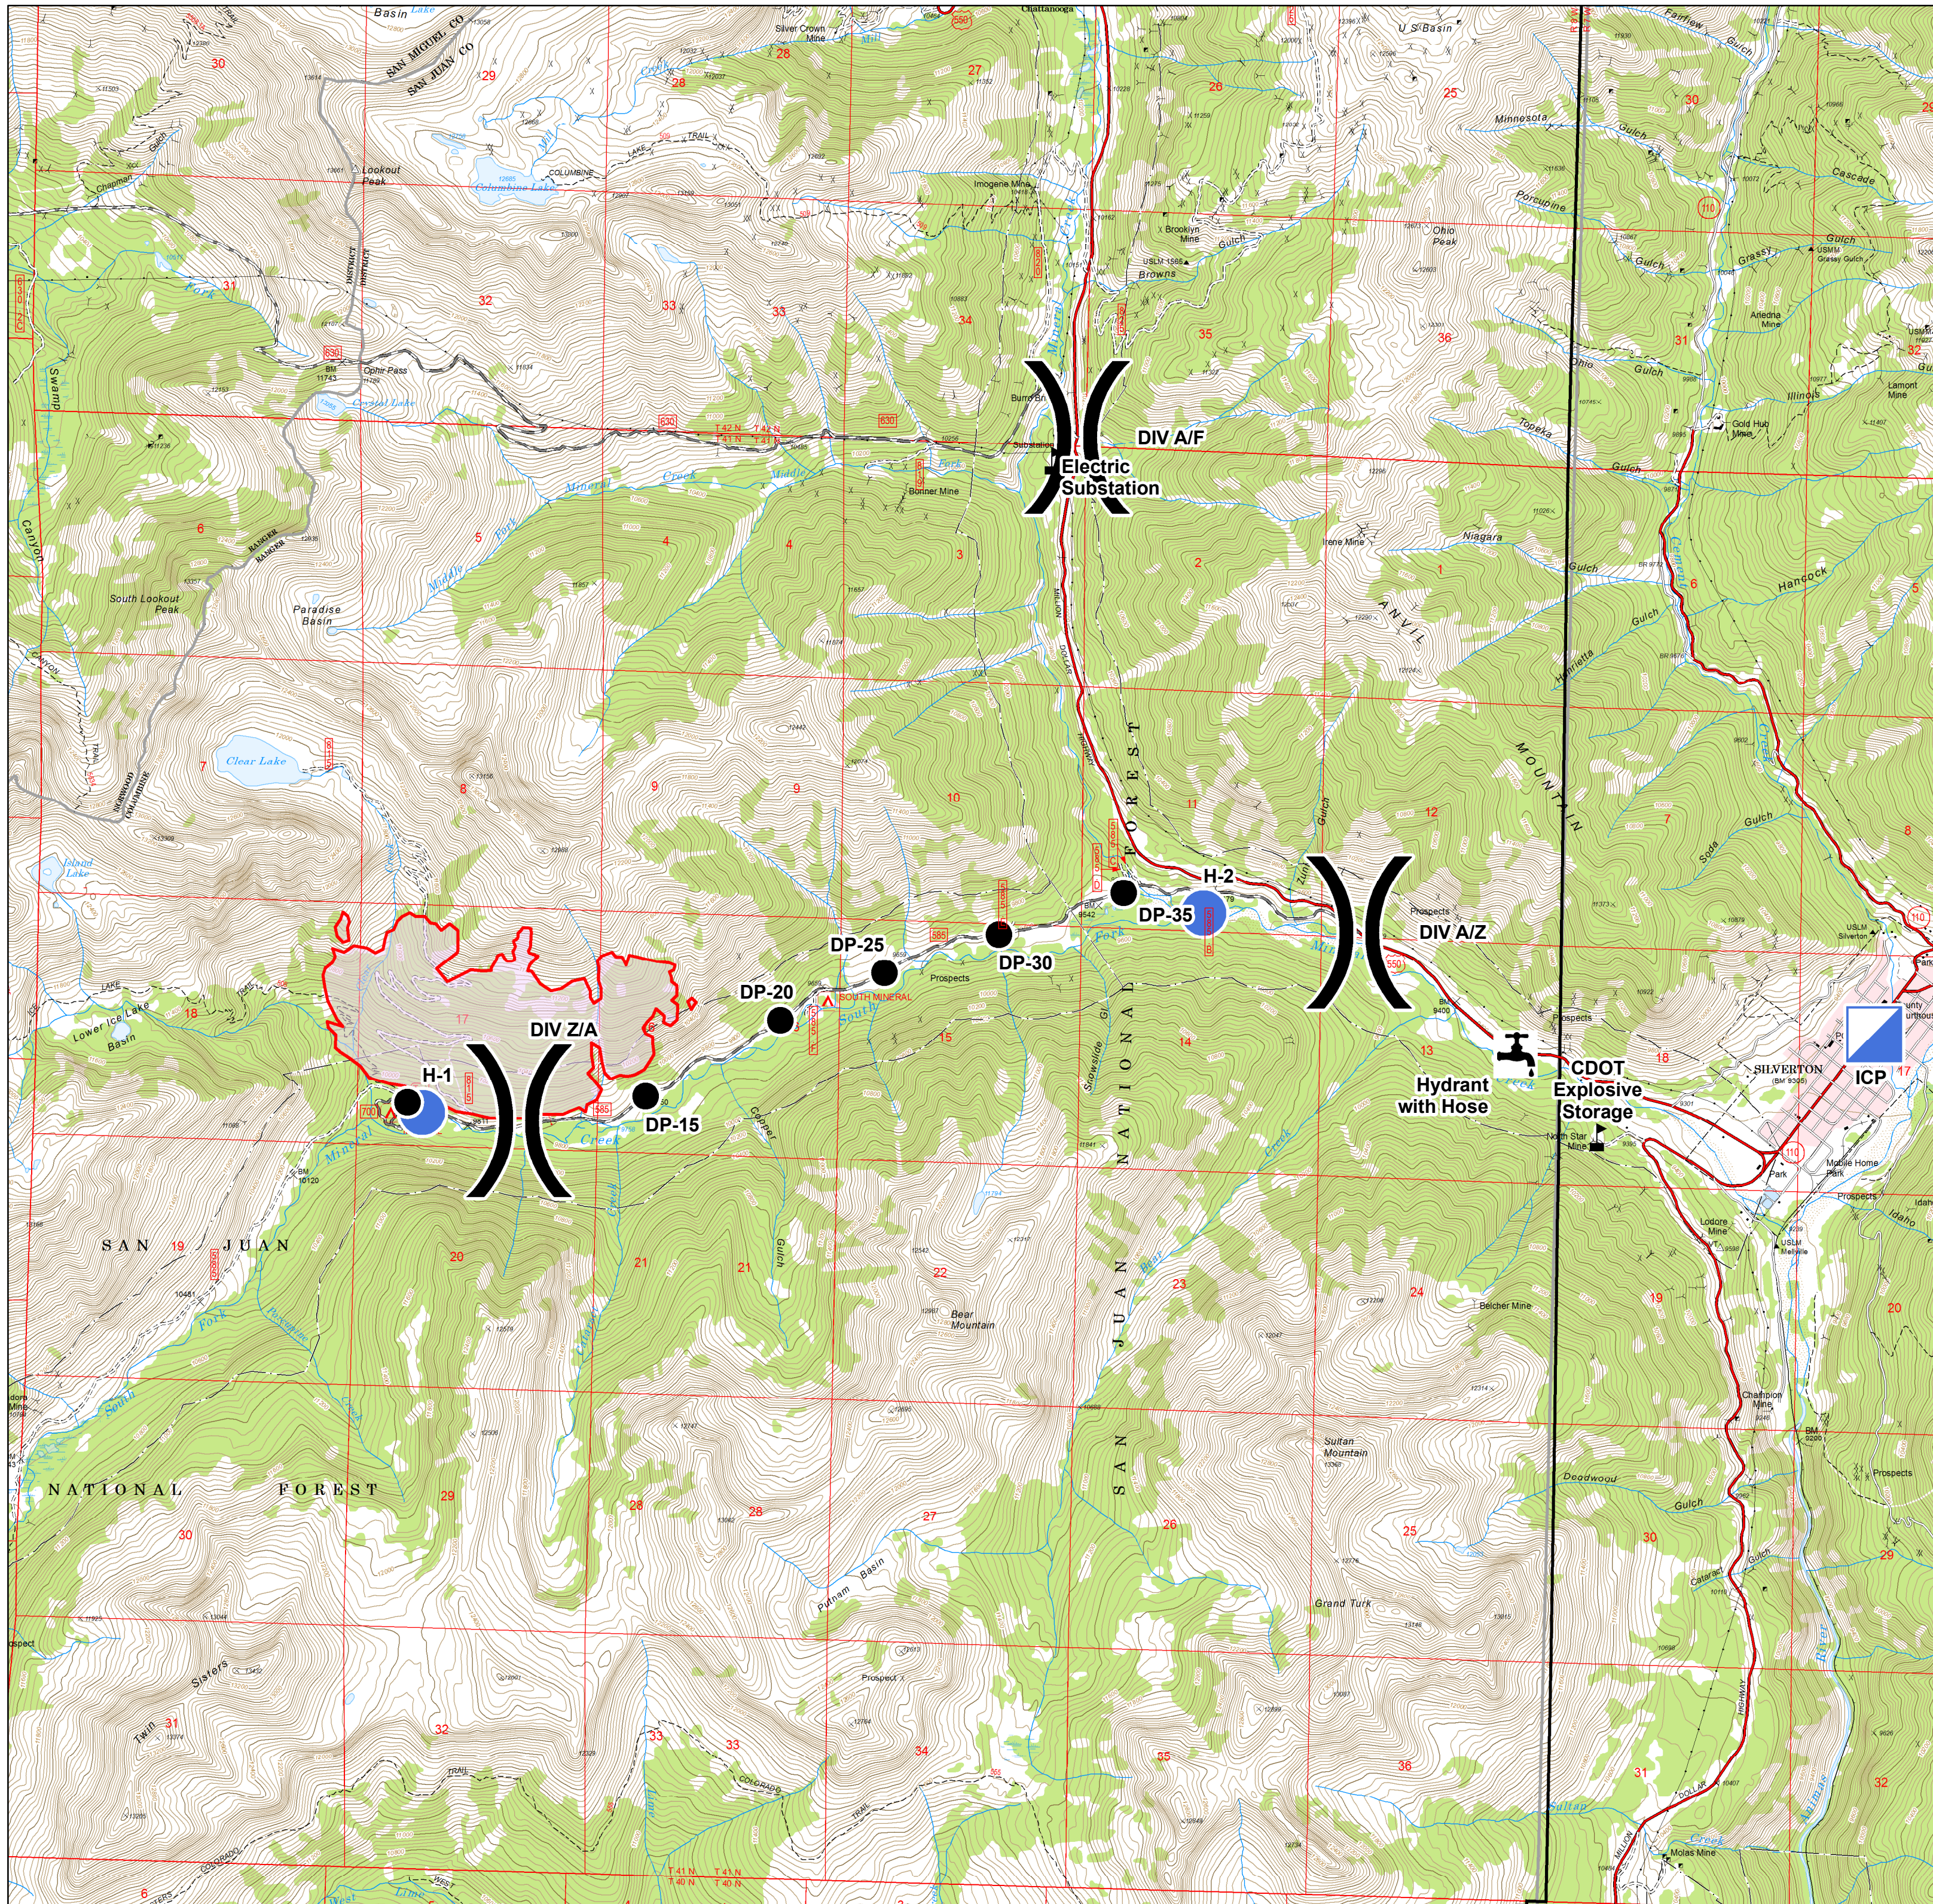

Ice Fire  
CO-SJF-1214  
0213 P2NPD3  
509 Acres

Legend

- Drop Point
- ⚓ Hydrant
- Helispot
- ▣ ICP
- ⚠ Value at Risk
- ⌋ Division Break

▭ Fire Perimeter - 10/20/2020

Created Date: 10/20/2020

Map Disclaimer. The USFS attempts to use the most current and complete geospatial data available. Geospatial data accuracy varies by theme on the map. Using this map for other than its intended purpose may yield inaccurate or misleading results. The USFS reserves the right to correct, update or modify geospatial inputs without notification.