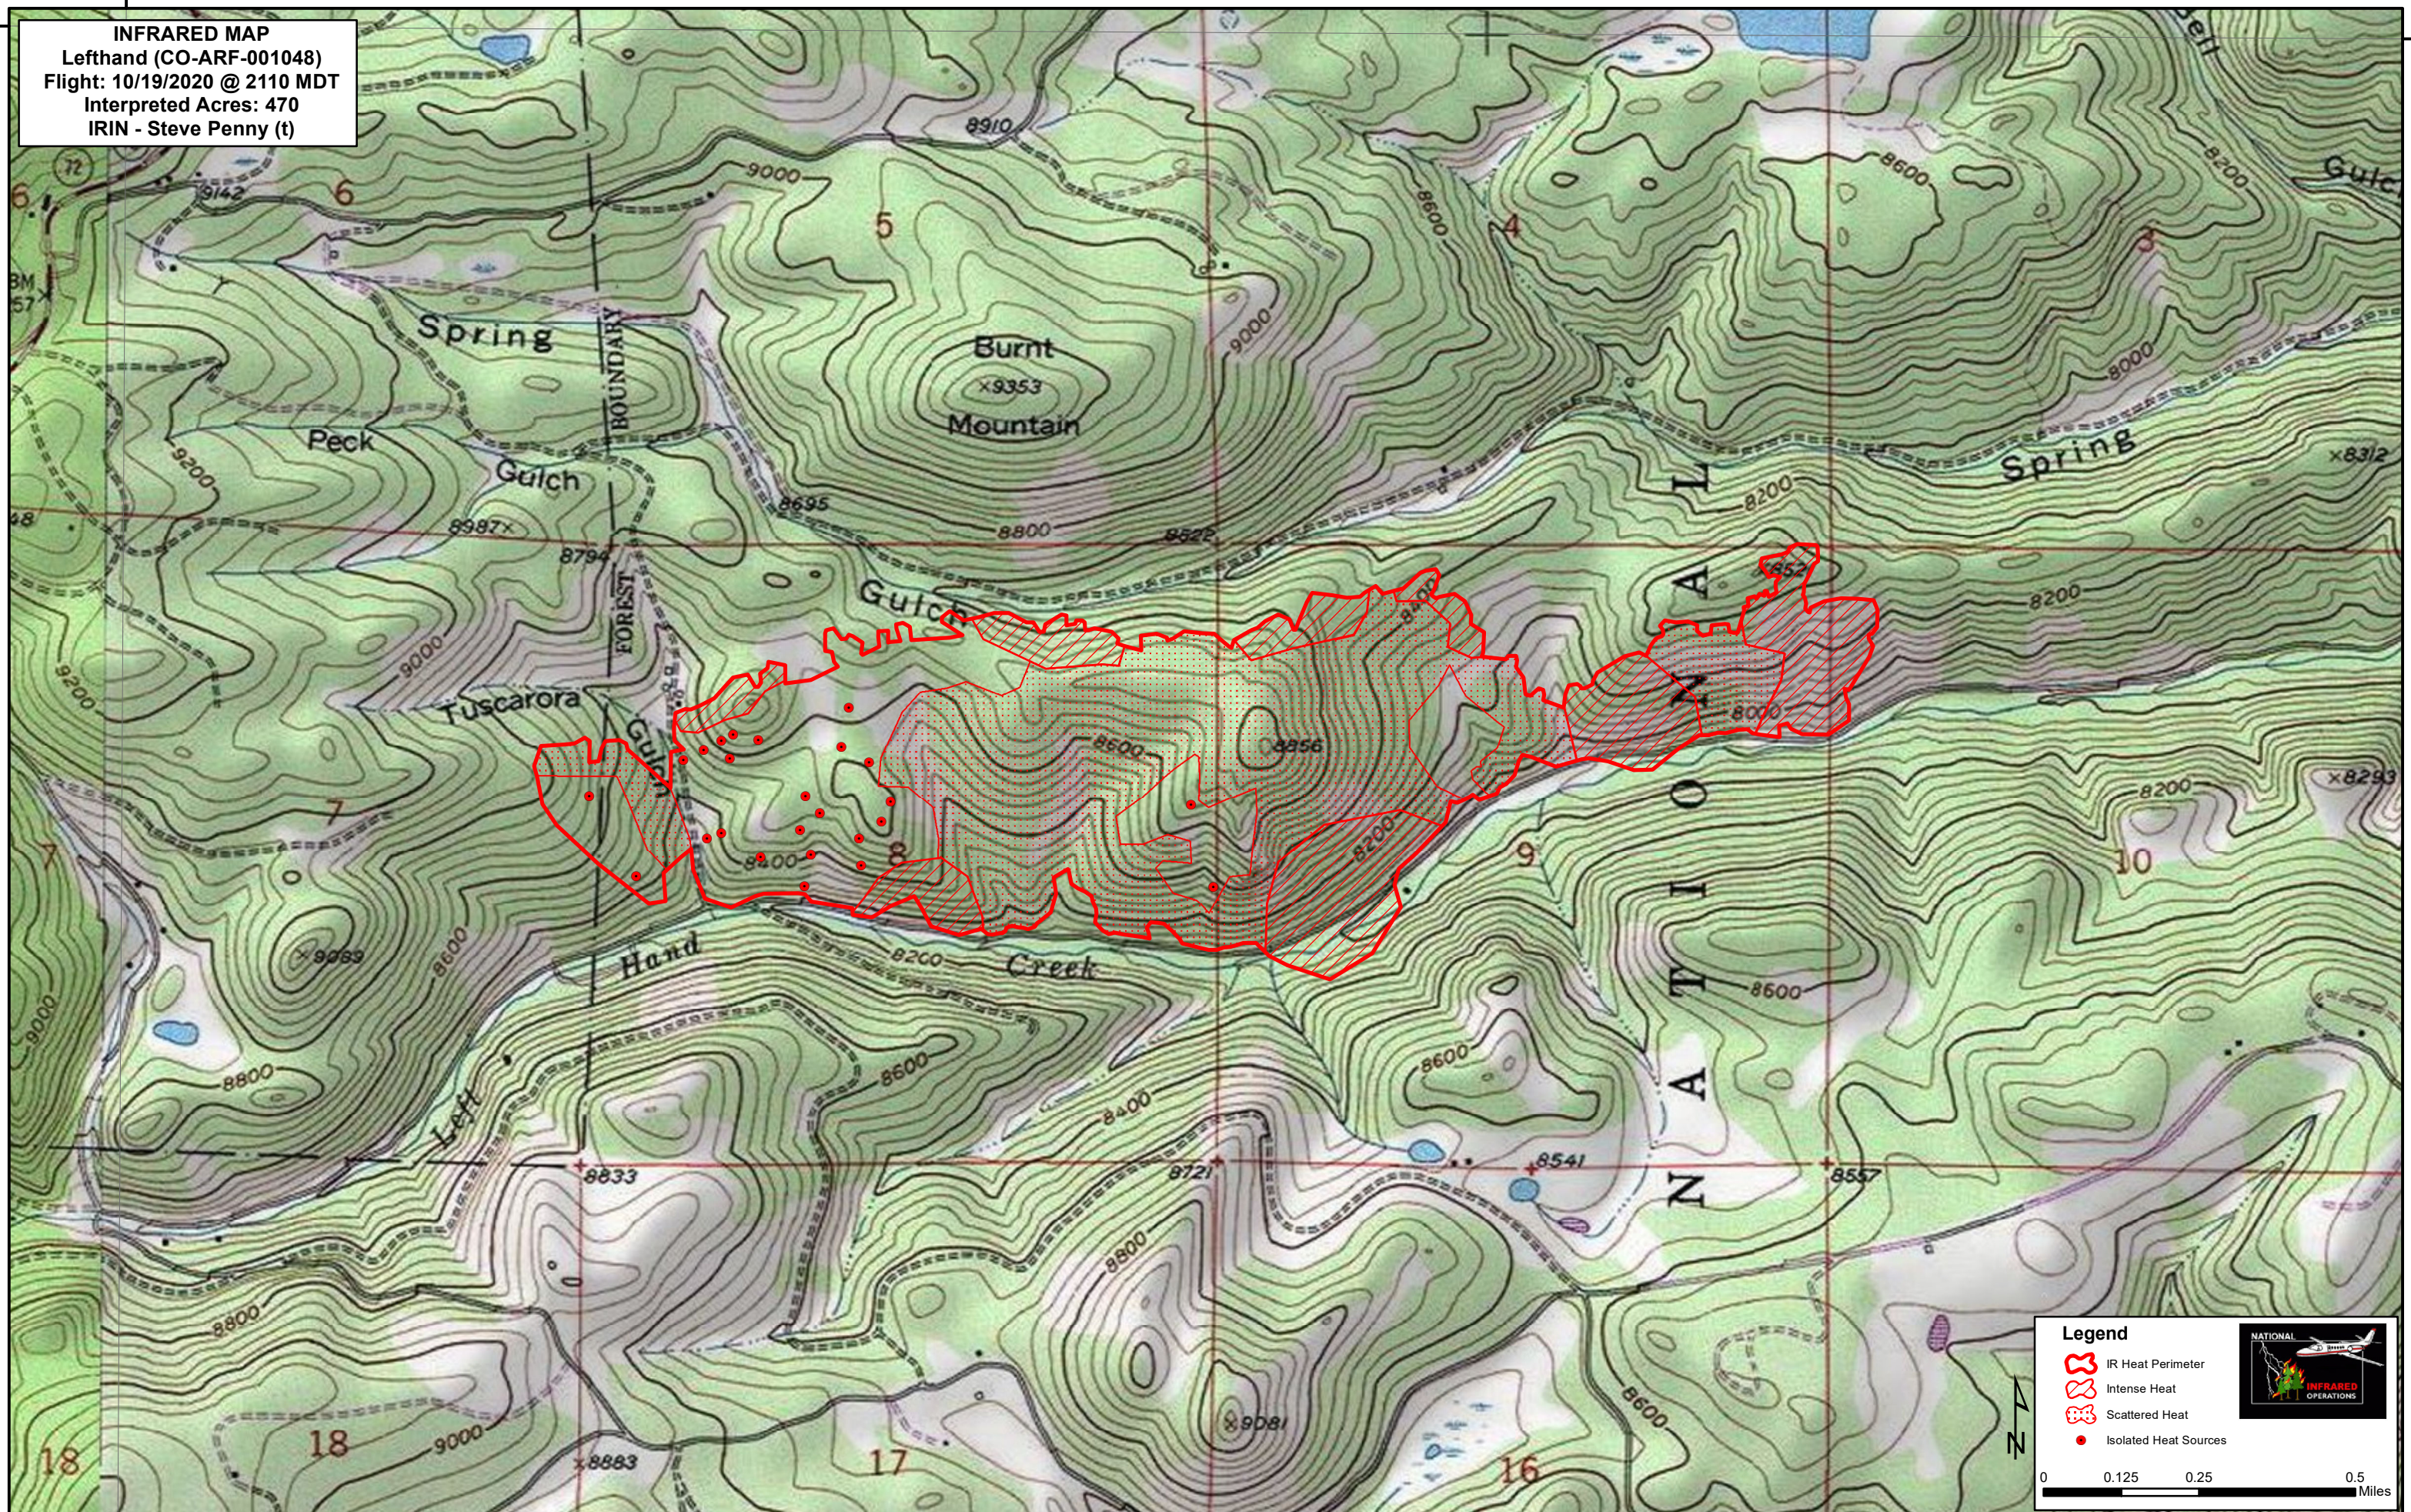

105°30'0"W

40°50'0"N

INFRARED MAP
Lefthand (CO-ARF-001048)
Flight: 10/19/2020 @ 2110 MDT
Interpreted Acres: 470
IRIN - Steve Penny (t)

40°50'0"N

Legend

- IR Heat Perimeter
- Intense Heat
- Scattered Heat
- Isolated Heat Sources

0 0.125 0.25 0.5 Miles

105°30'0"W