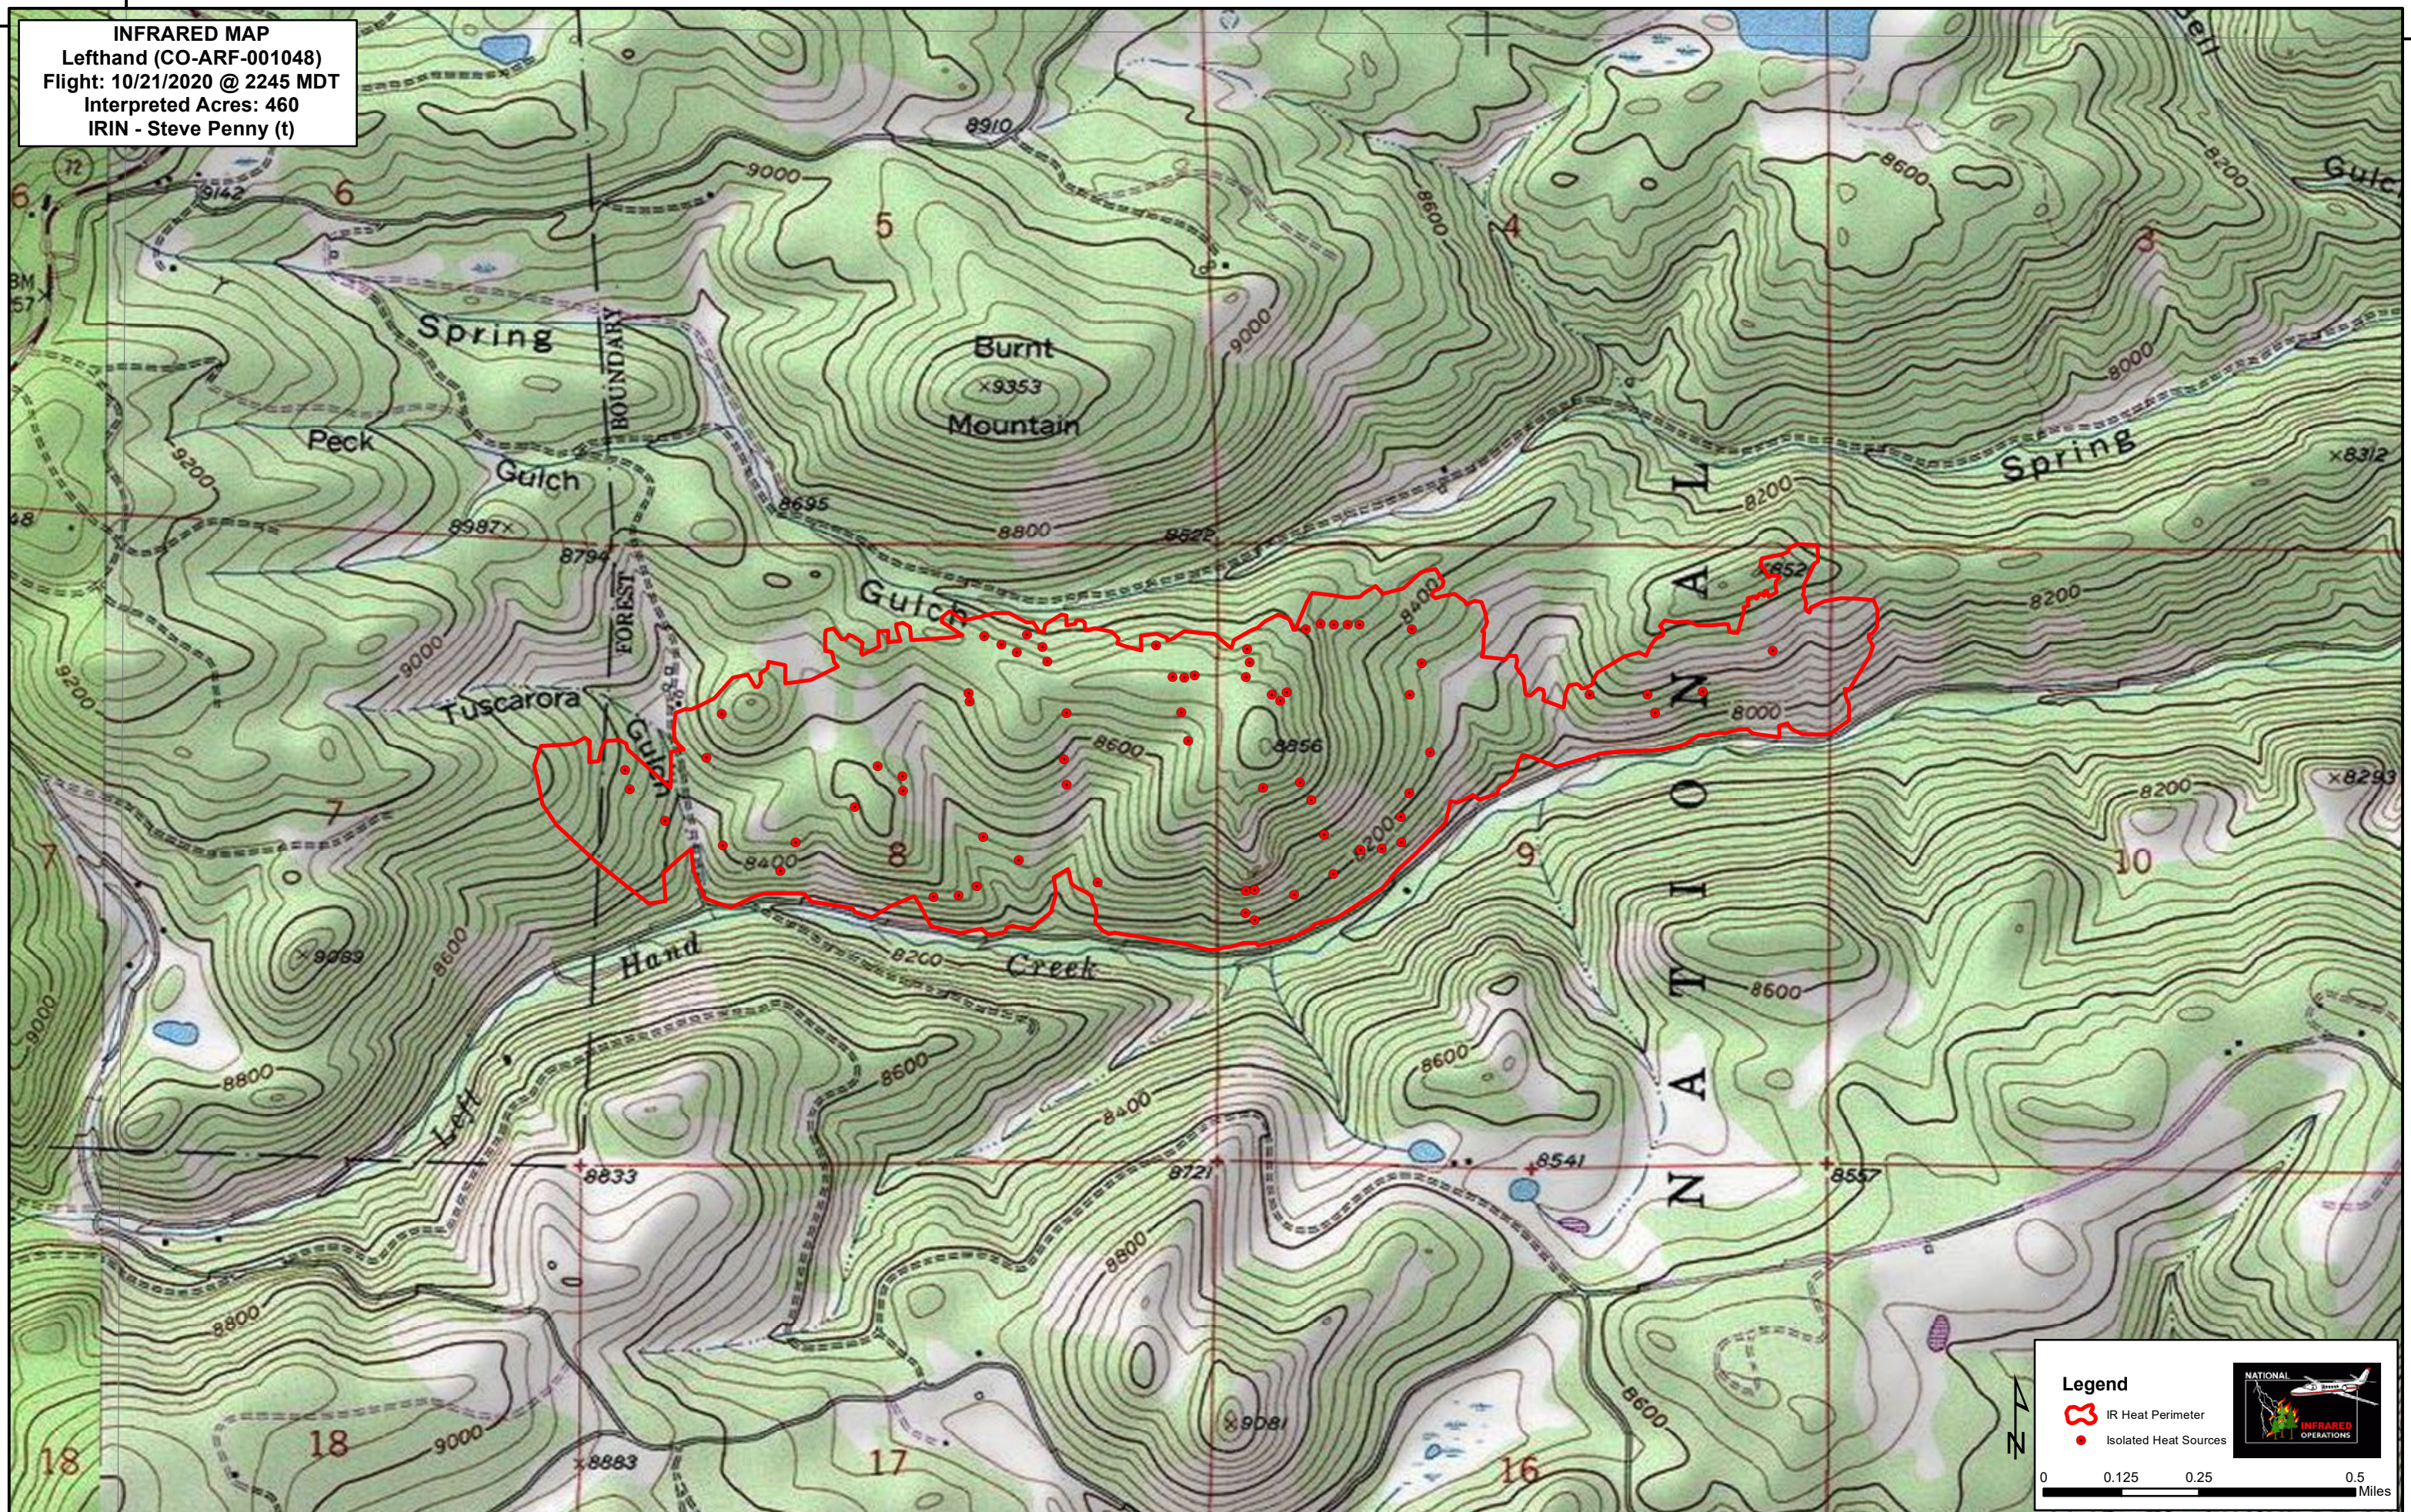

105°30'0"W

40°50'0"N

INFRARED MAP
 Lefthand (CO-ARF-001048)
 Flight: 10/21/2020 @ 2245 MDT
 Interpreted Acres: 460
 IRIN - Steve Penny (t)

Legend

- IR Heat Perimeter
- Isolated Heat Sources

0 0.125 0.25 0.5 Miles

105°30'0"W

40°50'0"N