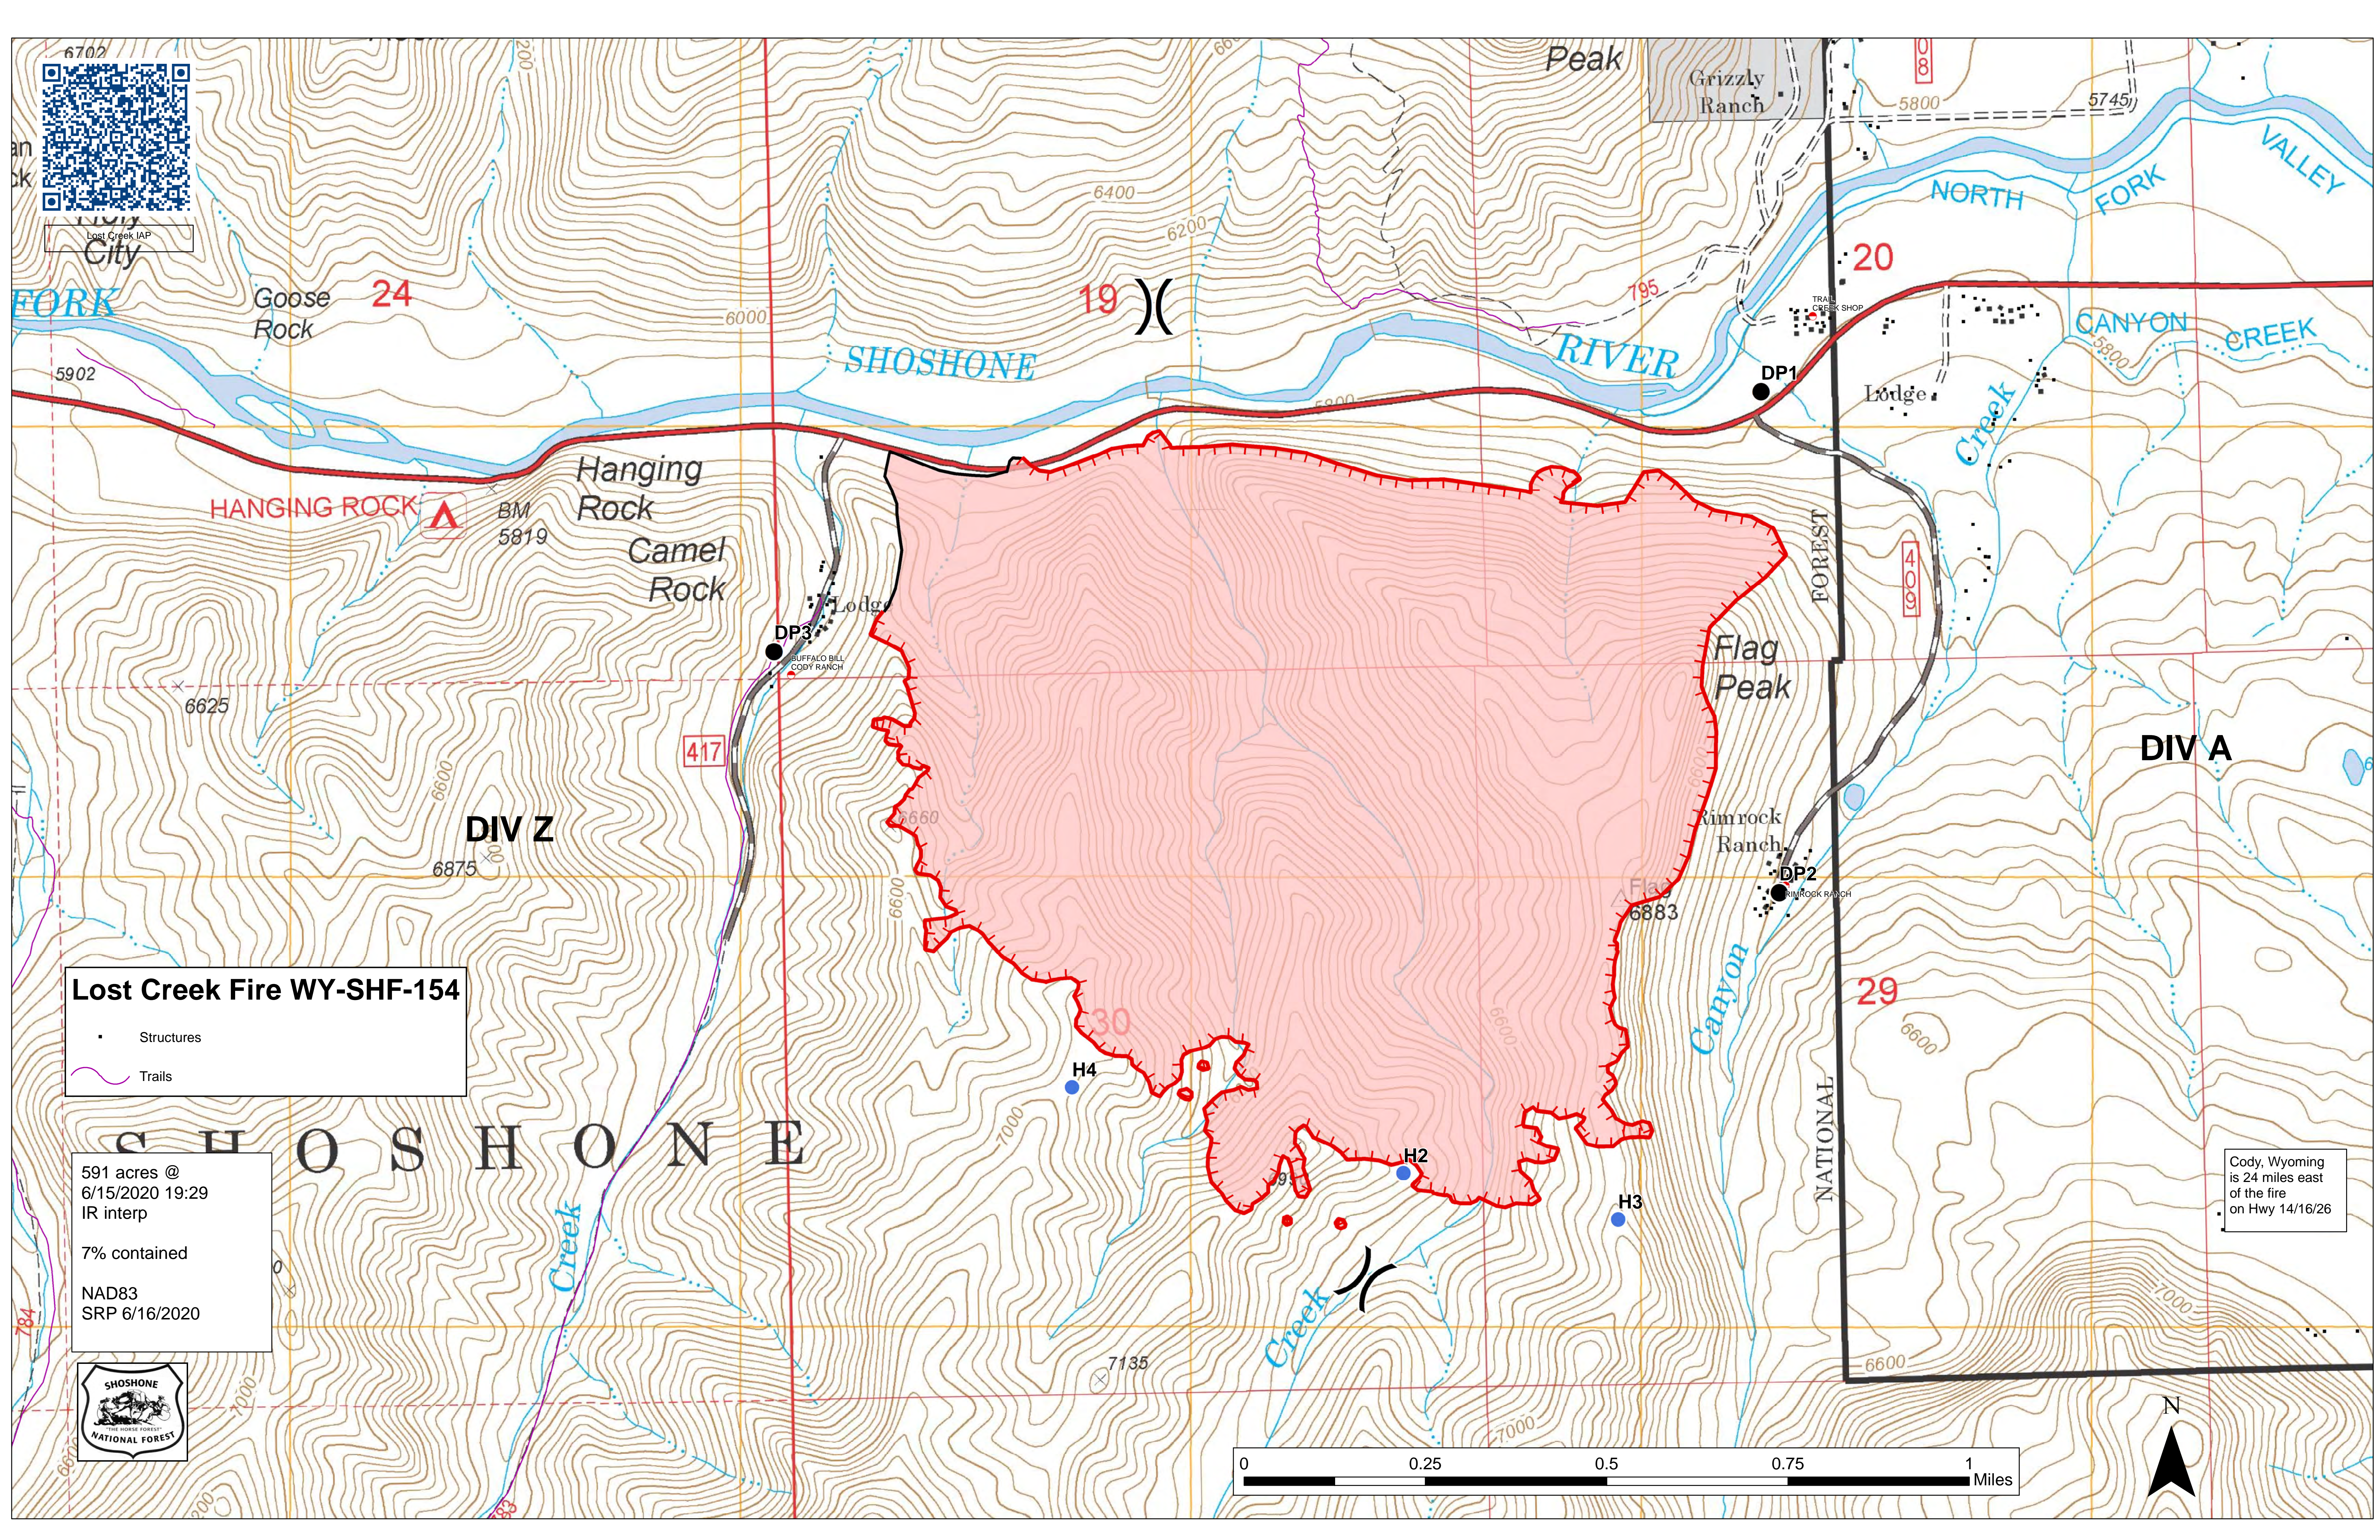

Lost Creek Fire WY-SHF-154

- Structures
- Trails

591 acres @
6/15/2020 19:29
IR interp

7% contained

NAD83
SRP 6/16/2020

Cody, Wyoming
is 24 miles east
of the fire
on Hwy 14/16/26