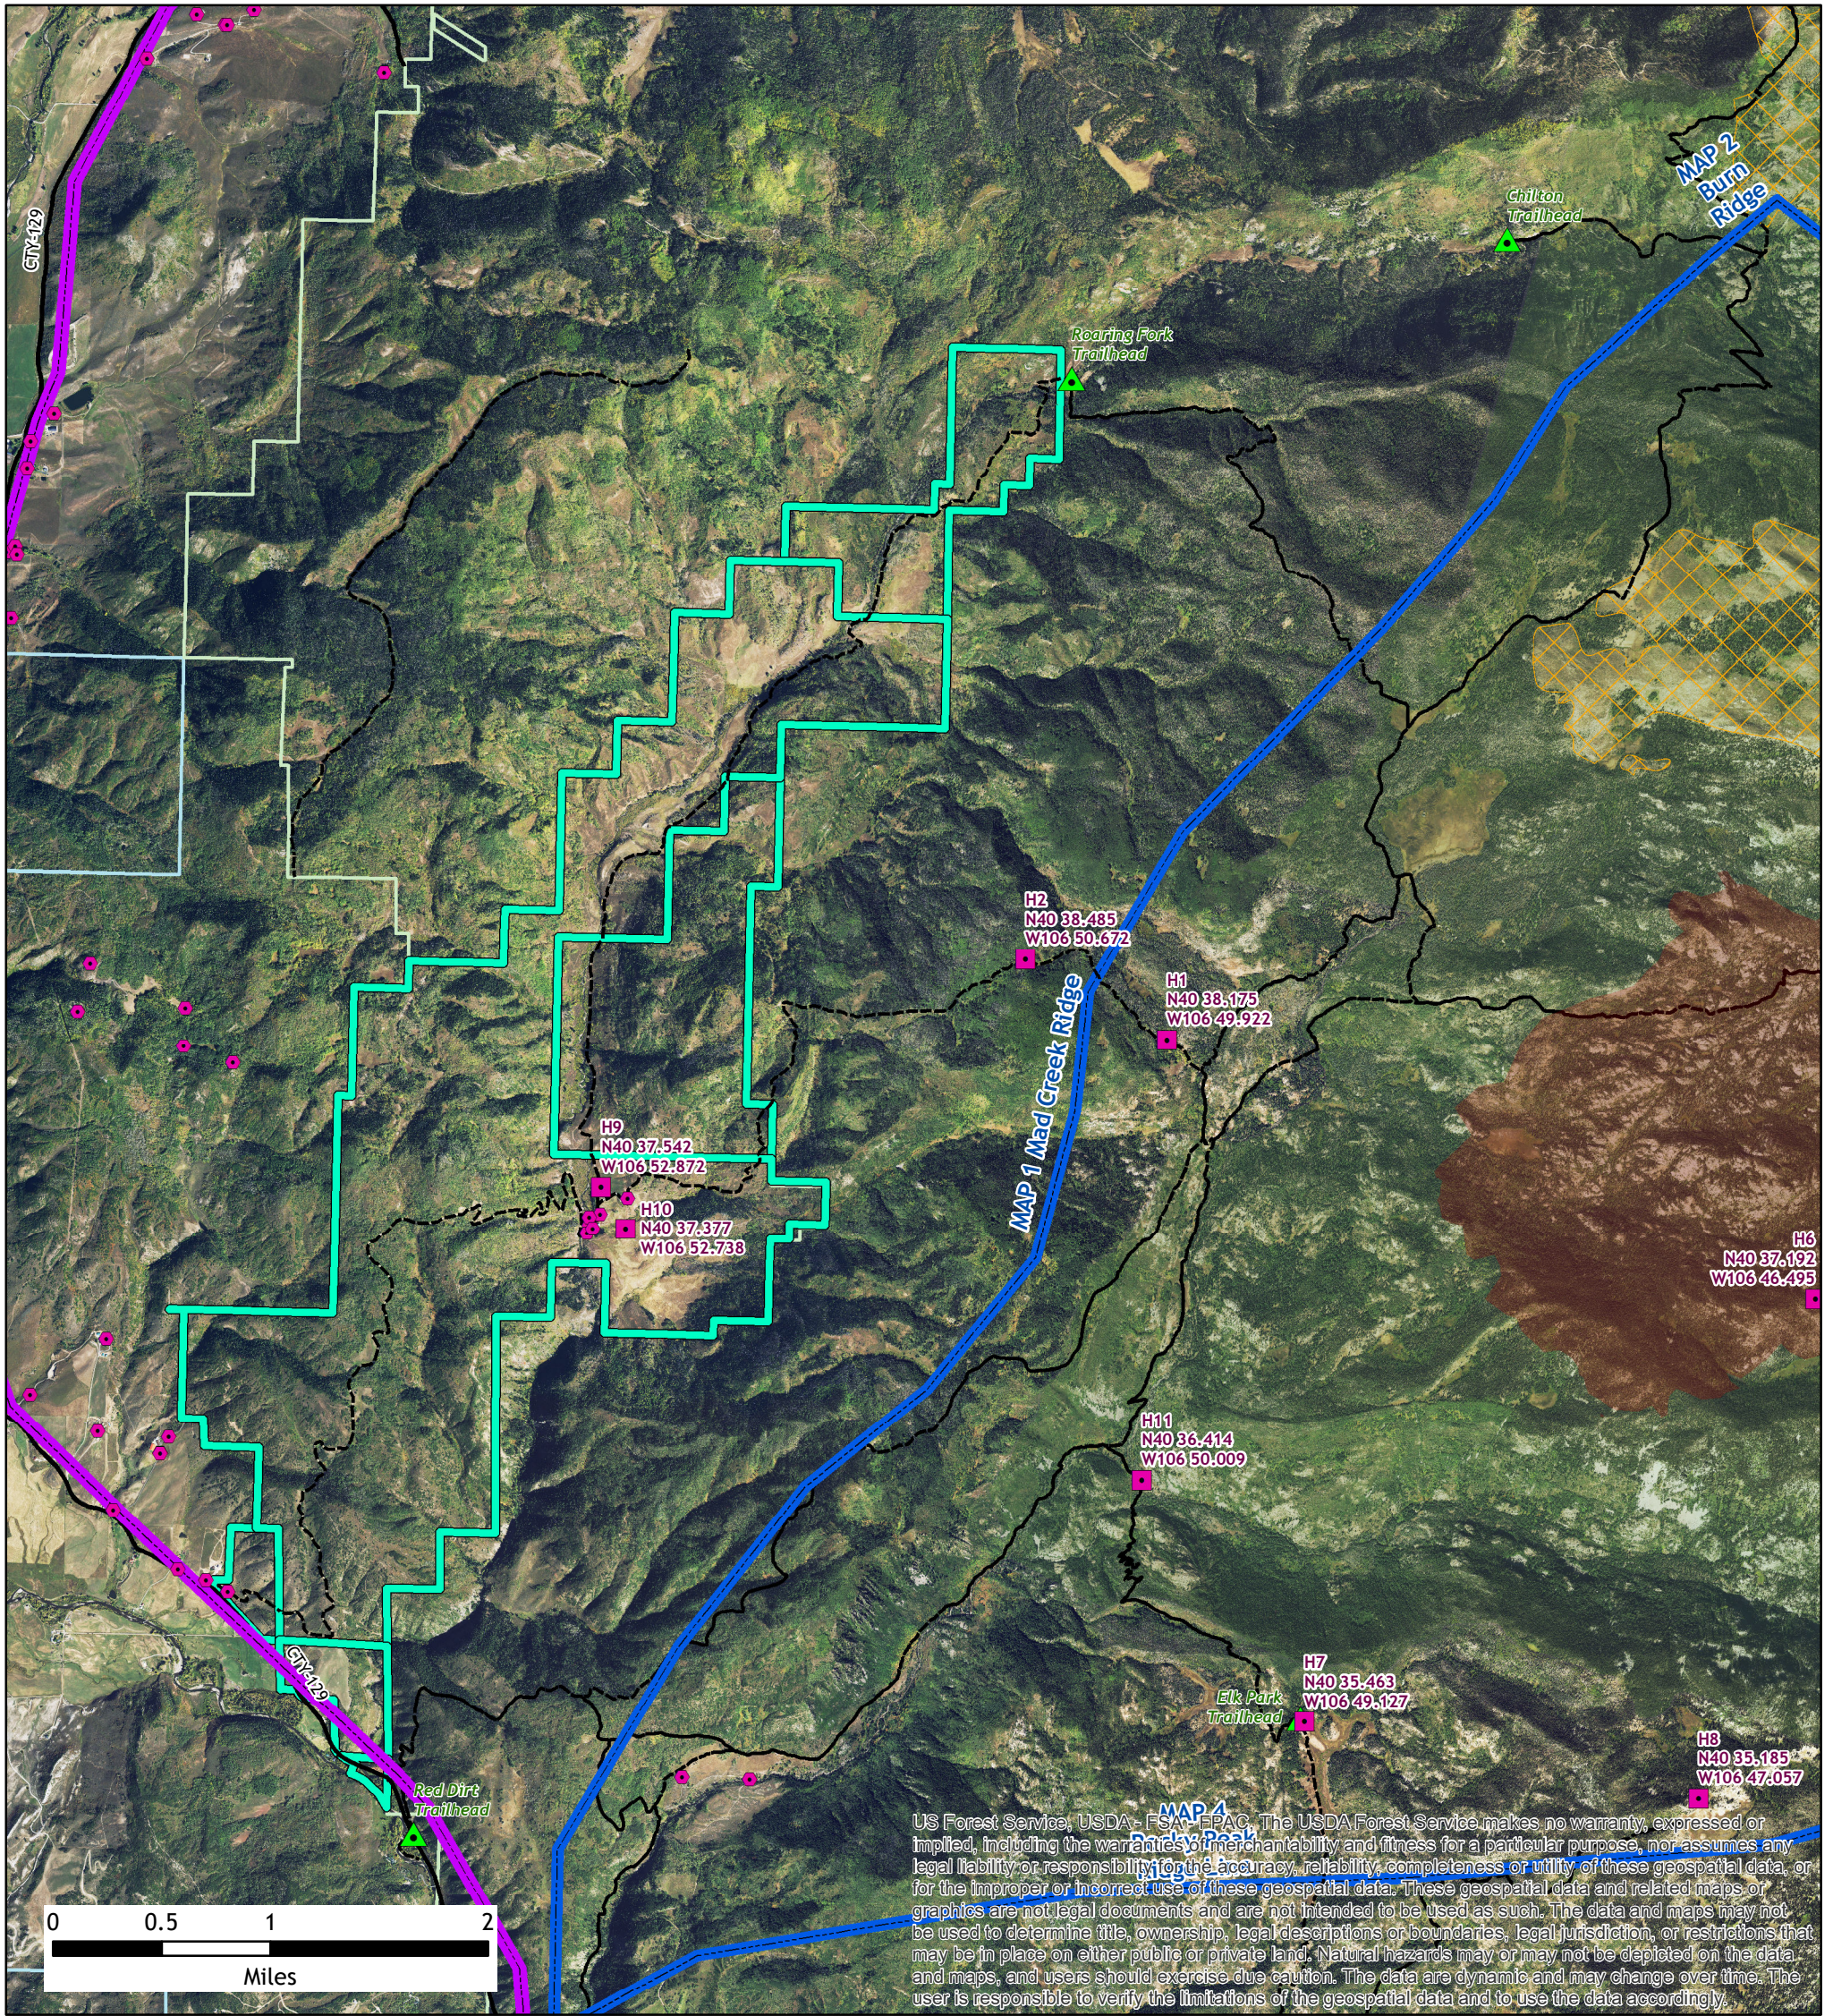

Middle Fork Fire WY-MRF-000353 Big Creek Ranch Area 5,837.25 USFS Acres Burned

- Middle Fork Planning Area
- Middle Fork Fire (09/18/20)
- Helispot
- Structures Assessed
- Management Action Plan
- Trailheads
- Roads
- Trails
- Private Parcels
- Fire Perimeter (All Years)
- USFS Wilderness Areas

Scan this code with a mobile device to access Middle Fork Fire Maps

No warranty is made by the Bureau of Land Management as to the accuracy, reliability, or completeness of these data for individual use or aggregation use with other data. All boundaries are an approximate representation.