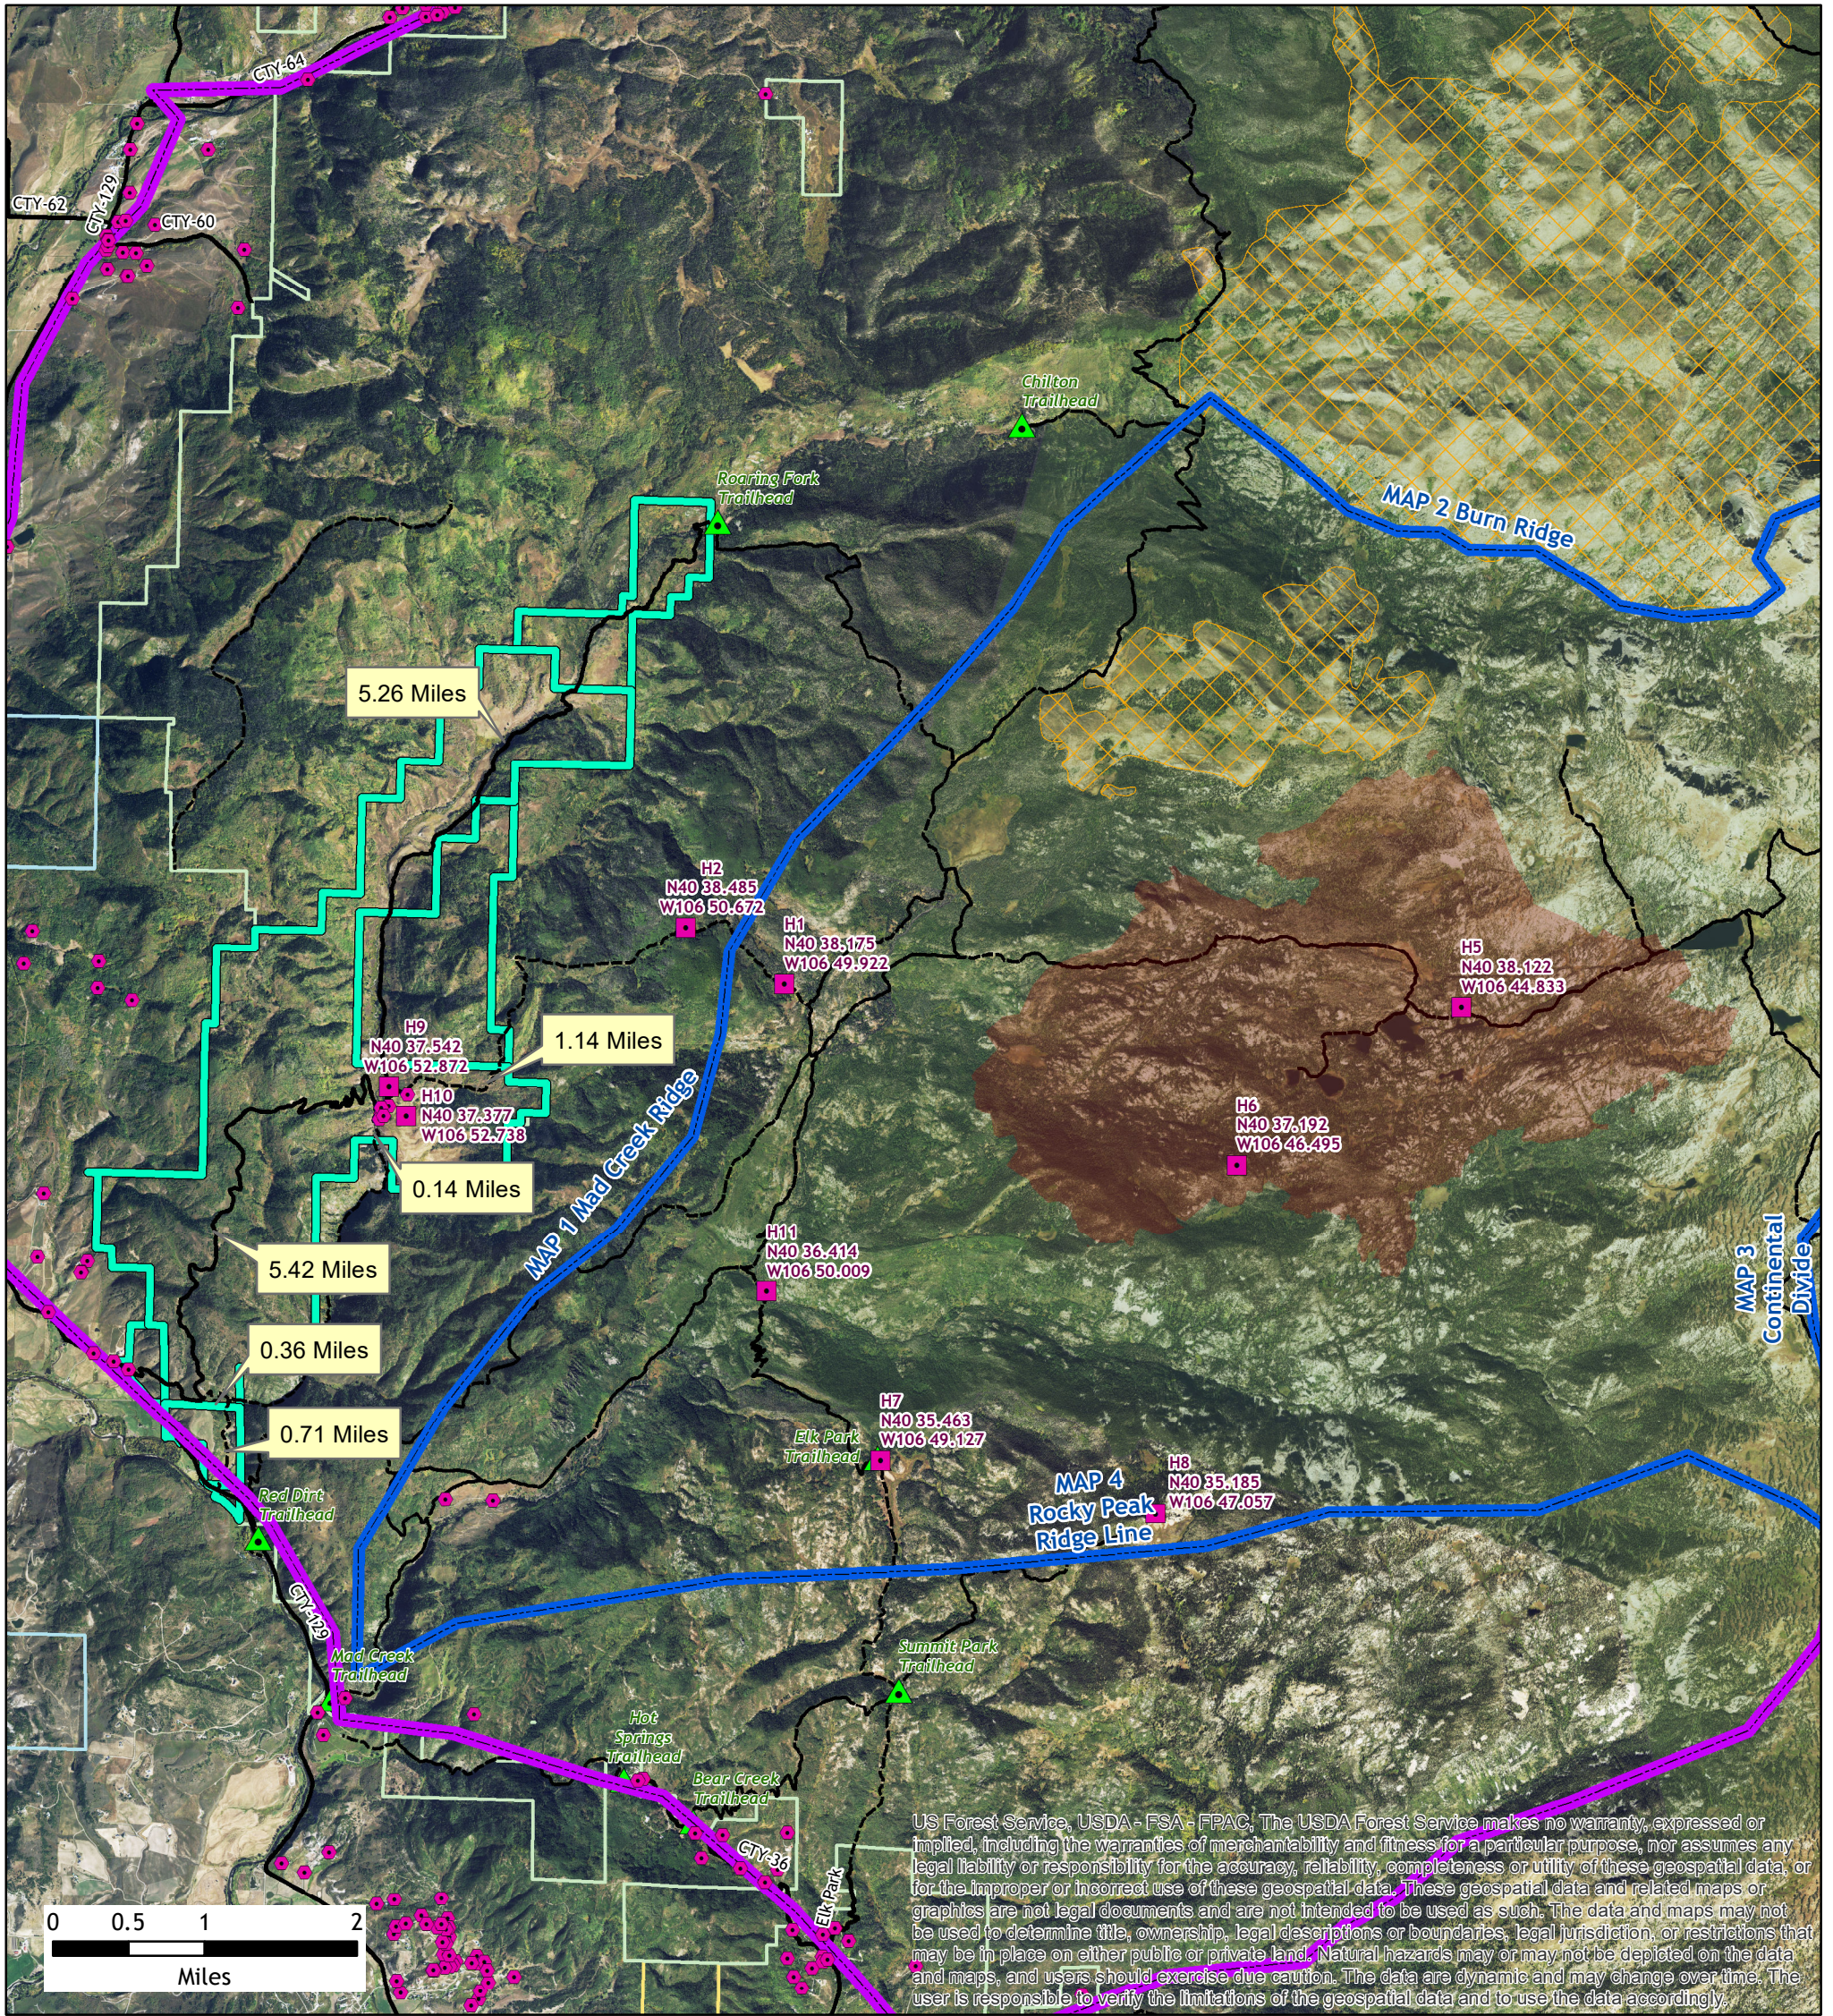

Middle Fork Fire WY-MRF-000353 Big Creek Ranch Area 5,837.25 USFS Acres Burned

- Middle Fork Planning Area
- Middle Fork Fire (09/18/20)
- Helispot
- Structures Assessed
- Management Action Plan
- Trailheads
- Roads
- Trails
- Private Parcels
- Fire Perimeter (All Years)
- USFS Wilderness Areas
- Surface Management Status**
- Bureau of Land Management
- Private
- State
- US Forest Service

Scan this code with a mobile device to access Middle Fork Fire Maps

No warranty is made by the Bureau of Land Management as to the accuracy, reliability, or completeness of these data for individual use or aggregation use with other data. All boundaries are an approximate representation.