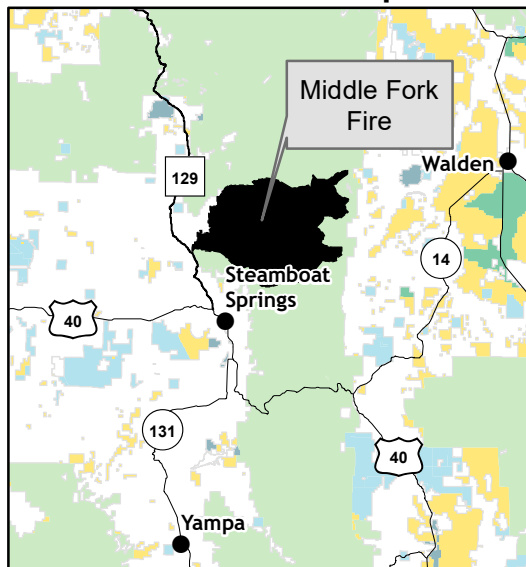

Middle Fork Fire Closure Area Order No. MBRTB-282-2020

Location Map

Scan this code with a mobile device to access Middle Fork Fire Maps

No warranty is made by the United States Government as to the accuracy, reliability, or completeness of these data for individual use or aggregation use with other data. All boundaries are an approximate representation.

10/8/2020

- Closure Area (10/08/20)
- Trailheads
- Trails
- Roads
- Surface Management Status**
- Bureau of Land Management
- Private
- State
- US Forest Service