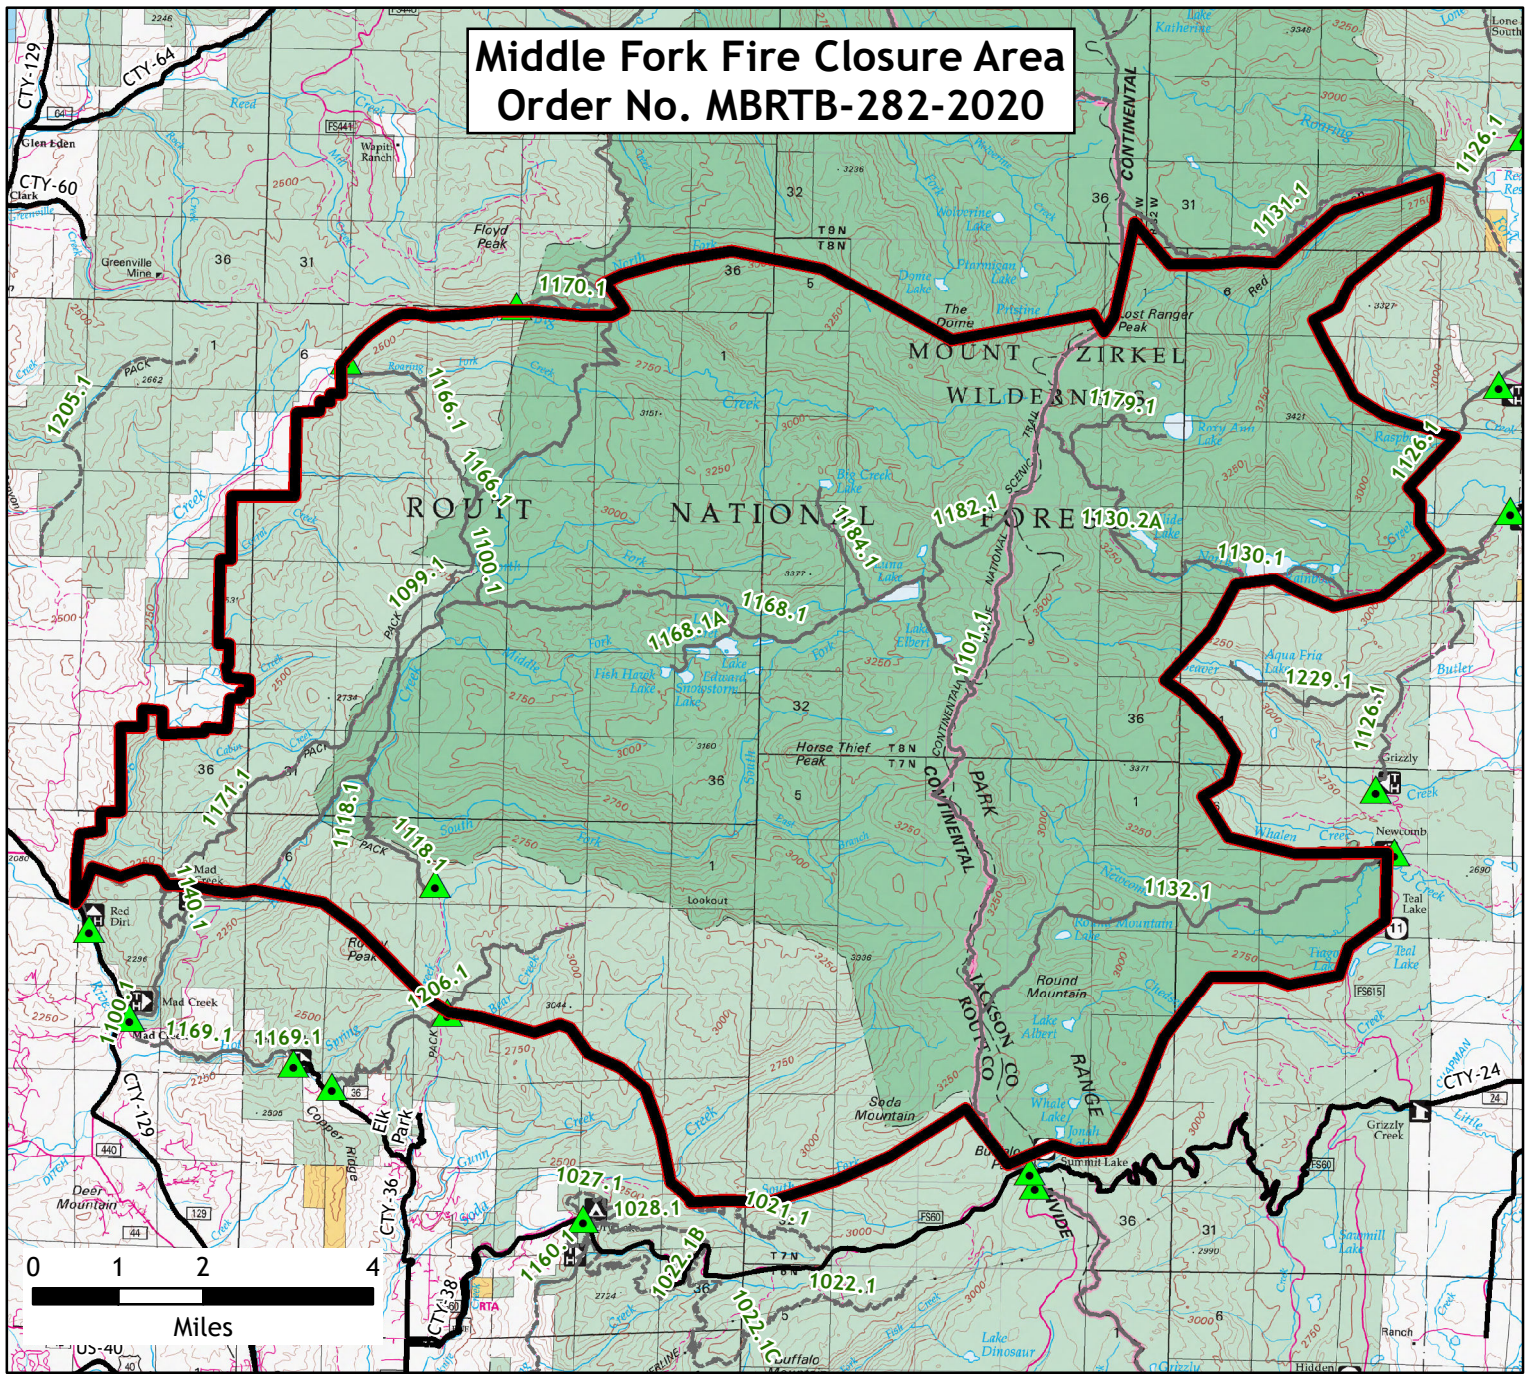

Middle Fork Fire Closure Area Order No. MBRTB-282-2020

Location Map

Scan this code with a mobile device to access Middle Fork Fire Maps

No warranty is made by the United States Government as to the accuracy, reliability, or completeness of these data for individual use or aggregation use with other data. All boundaries are an approximate representation.

10/8/2020

- Closure Area (10/08/20)
- Trailheads
- Trails
- Roads
- Surface Management Status**
- Bureau of Land Management
- Private
- State
- US Forest Service