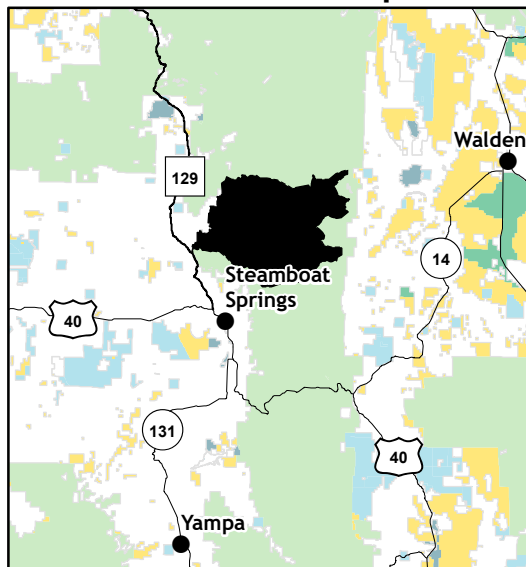

Middle Fork Fire Closure Area Order No. MBRTB-285-2020

Location Map

- Closure Area (10/11/20)
- NFSR 314 Closure
- Trailheads
- Roads
- Trails
- Surface Management Status**
- Bureau of Land Management
- Private
- State
- US Forest Service

Scan this code with a mobile device to access the Middle Fork Fire Closure Maps

No warranty is made by the United States Government as to the accuracy, reliability, or completeness of these data for individual use or aggregation use with other data. All boundaries are an approximate representation.