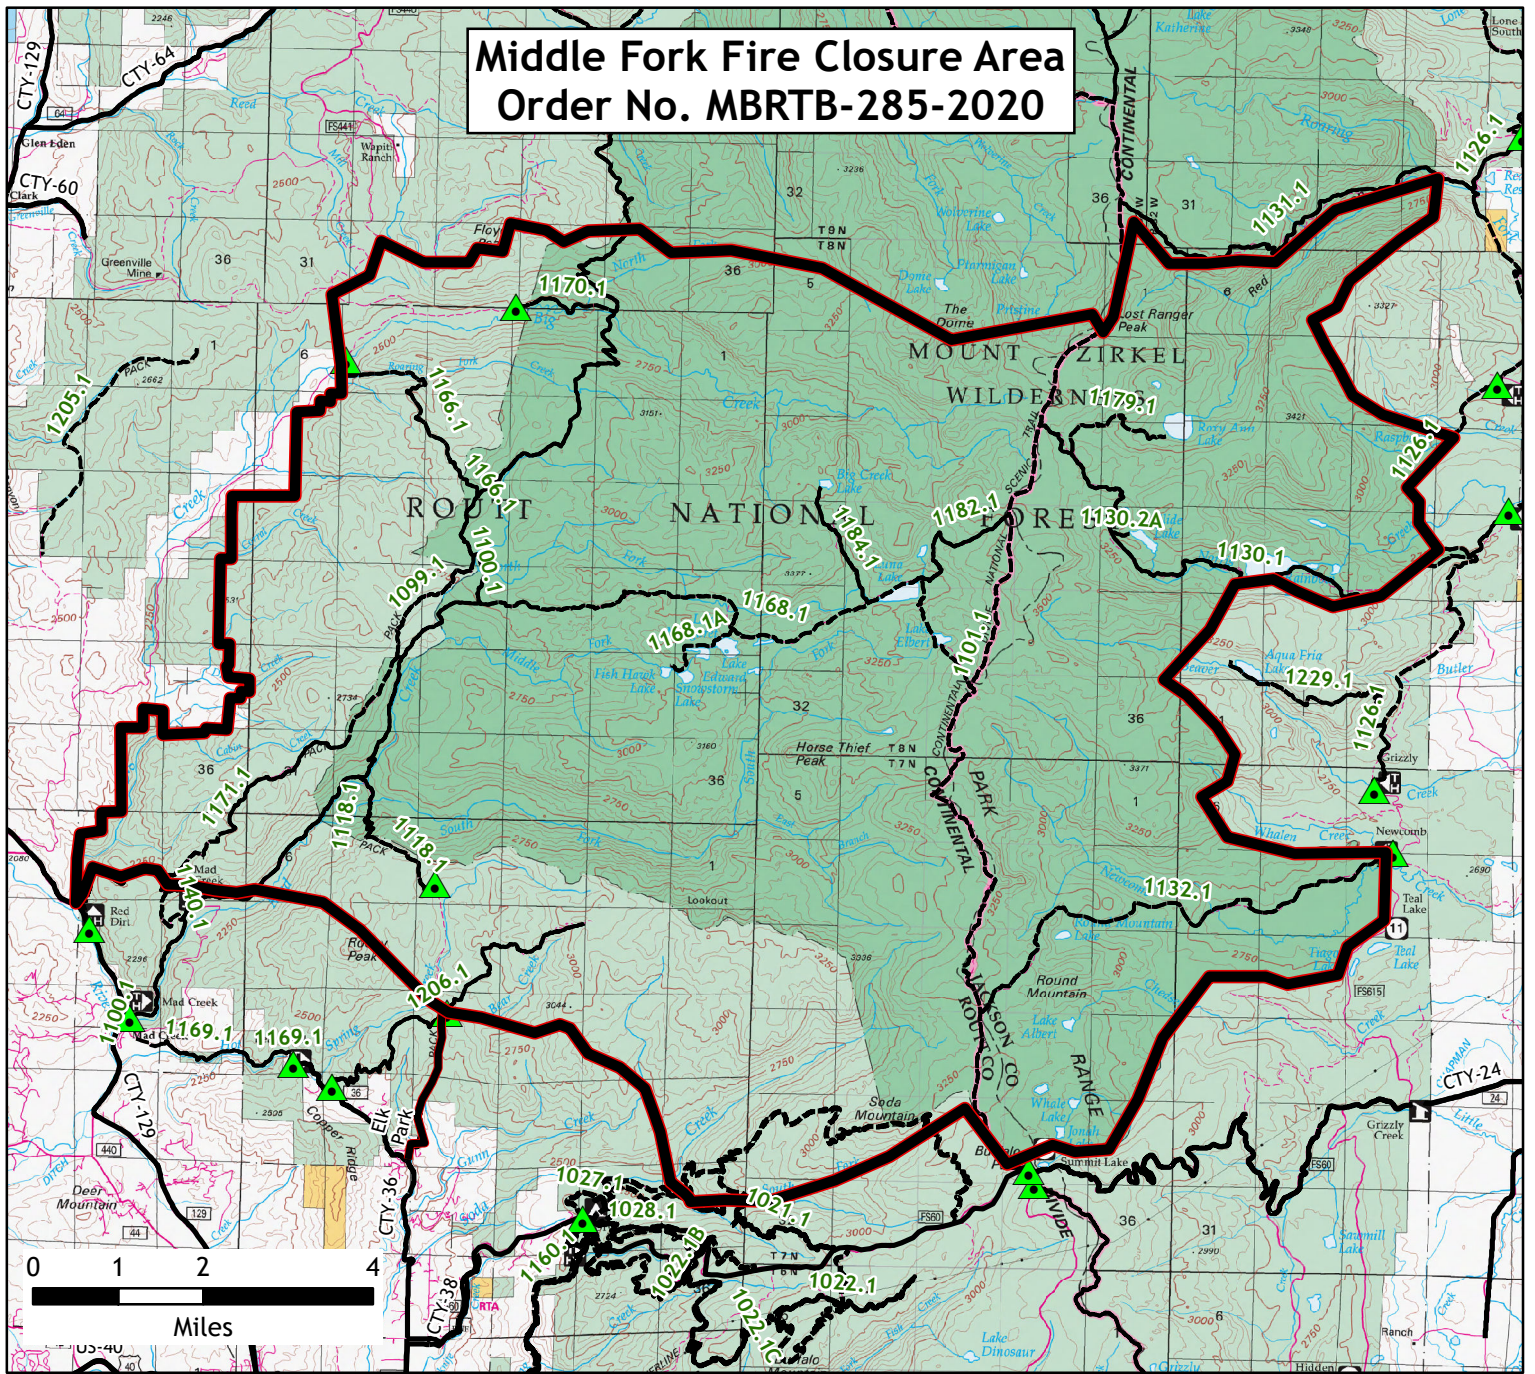

Middle Fork Fire Closure Area Order No. MBRTB-285-2020

Location Map

- Closure Area (10/11/20)
- NFSR 314 Closure
- Trailheads
- Roads
- Trails
- Surface Management Status**
- Bureau of Land Management
- Private
- State
- US Forest Service

Scan this code with a mobile device to access the Middle Fork Fire Closure Maps

No warranty is made by the United States Government as to the accuracy, reliability, or completeness of these data for individual use or aggregation use with other data. All boundaries are an approximate representation.