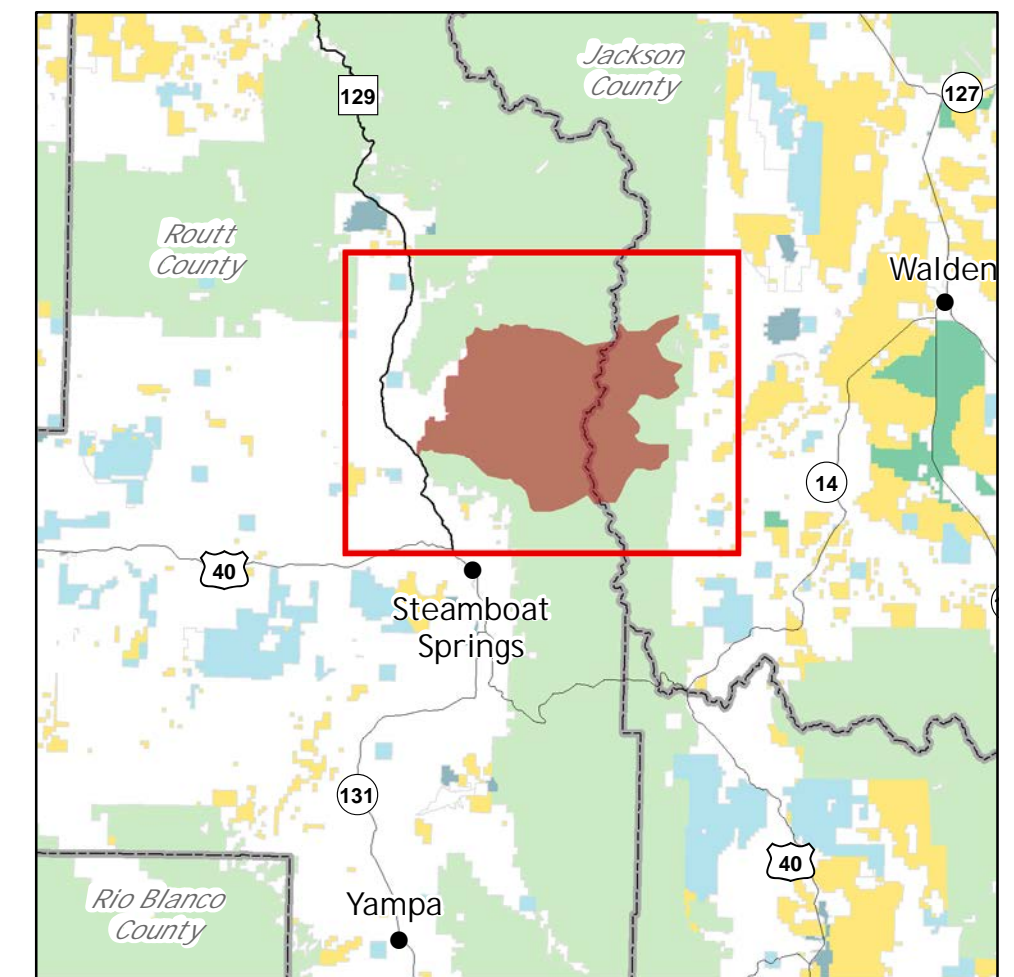

**Caution:
Firefighters in Area**

- Closure Area (10/11/2020)
- NFSR 314 Closure
- Big Game Management Unit Boundary
- Surface Management Status
- Bureau of Land Management
- Private
- State
- US Forest Service

Location Map

Scan this code with a mobile device to access Middle Fork Fire Public Information Maps

No warranty is made by the United States Government as to the accuracy, reliability, or completeness of these data for individual use or aggregation use with other data. All boundaries are an approximate representation.