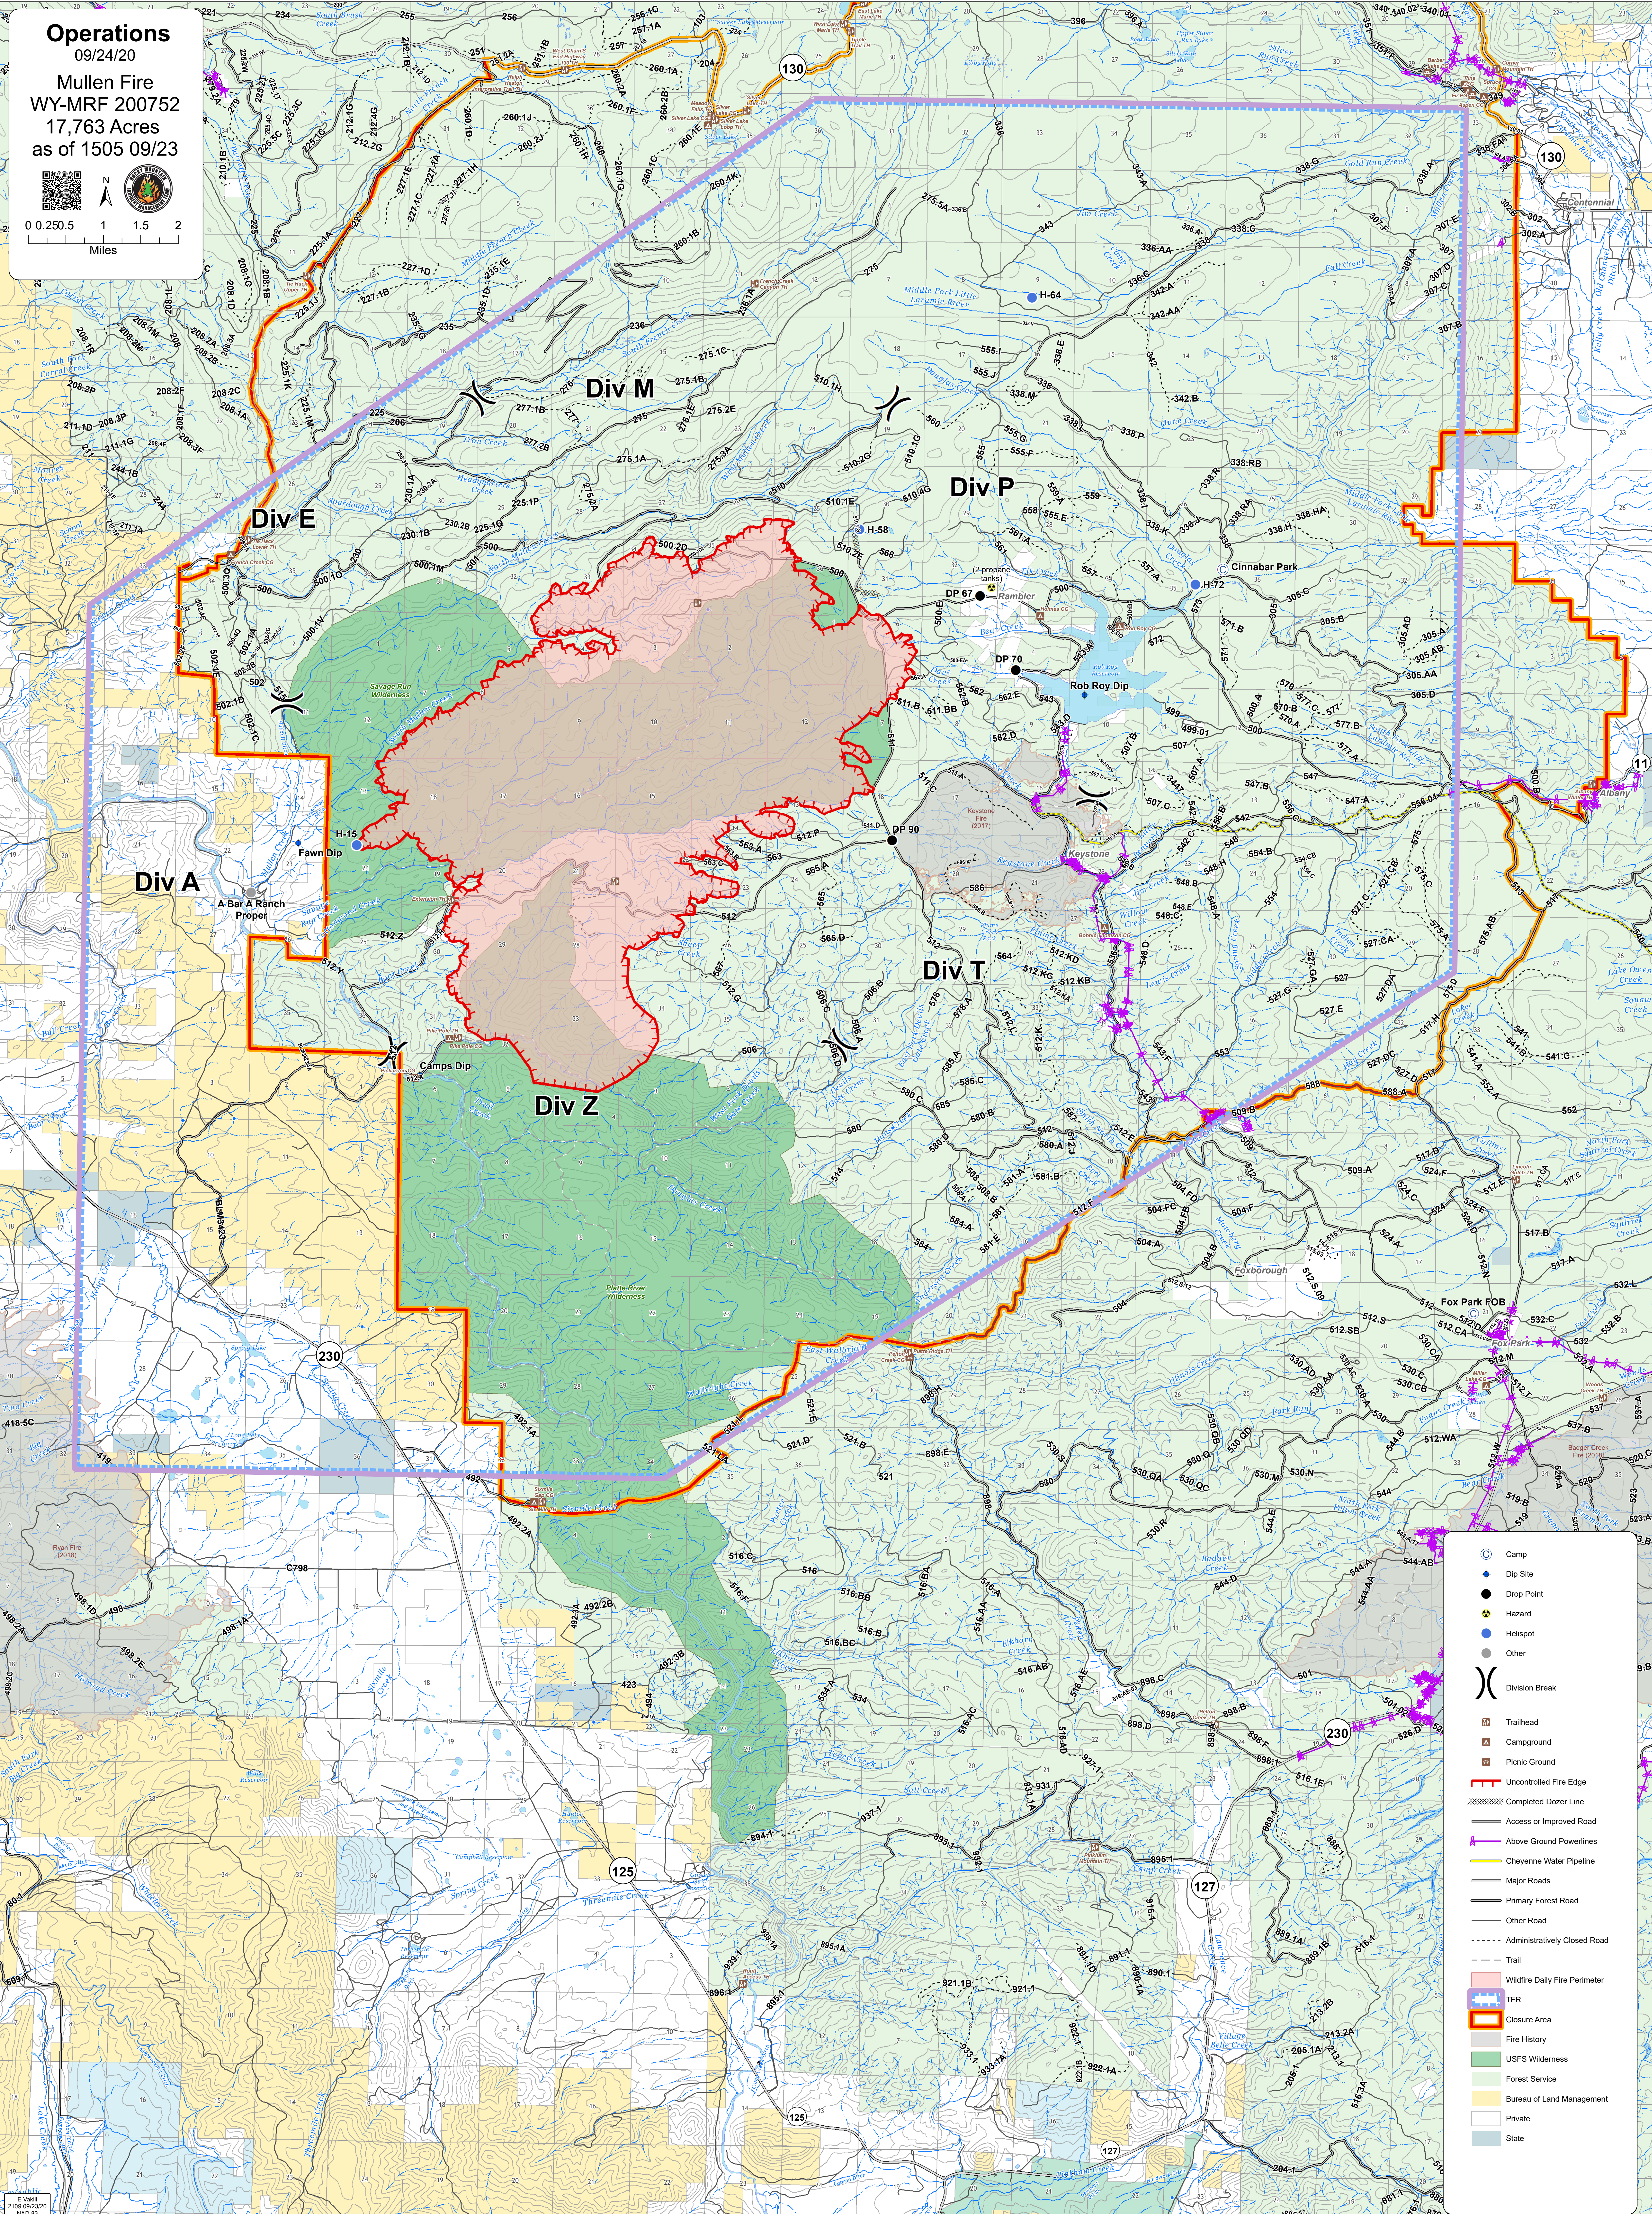

Operations

09/24/20
Mullen Fire
WY-MRF 200752
17,763 Acres
as of 1505 09/23

- Camp
- Dip Site
- Drop Point
- Hazard
- Helispot
- Other
- Division Break
- Trailhead
- Campground
- Picnic Ground
- Uncontrolled Fire Edge
- Completed Dozer Line
- Access or Improved Road
- Above Ground Powerlines
- Cheney Water Pipeline
- Major Roads
- Primary Forest Road
- Other Road
- Administratively Closed Road
- Trail
- Wildfire Daily Fire Perimeter
- TFR
- Closure Area
- Fire History
- USFS Wilderness
- Forest Service
- Bureau of Land Management
- Private
- State