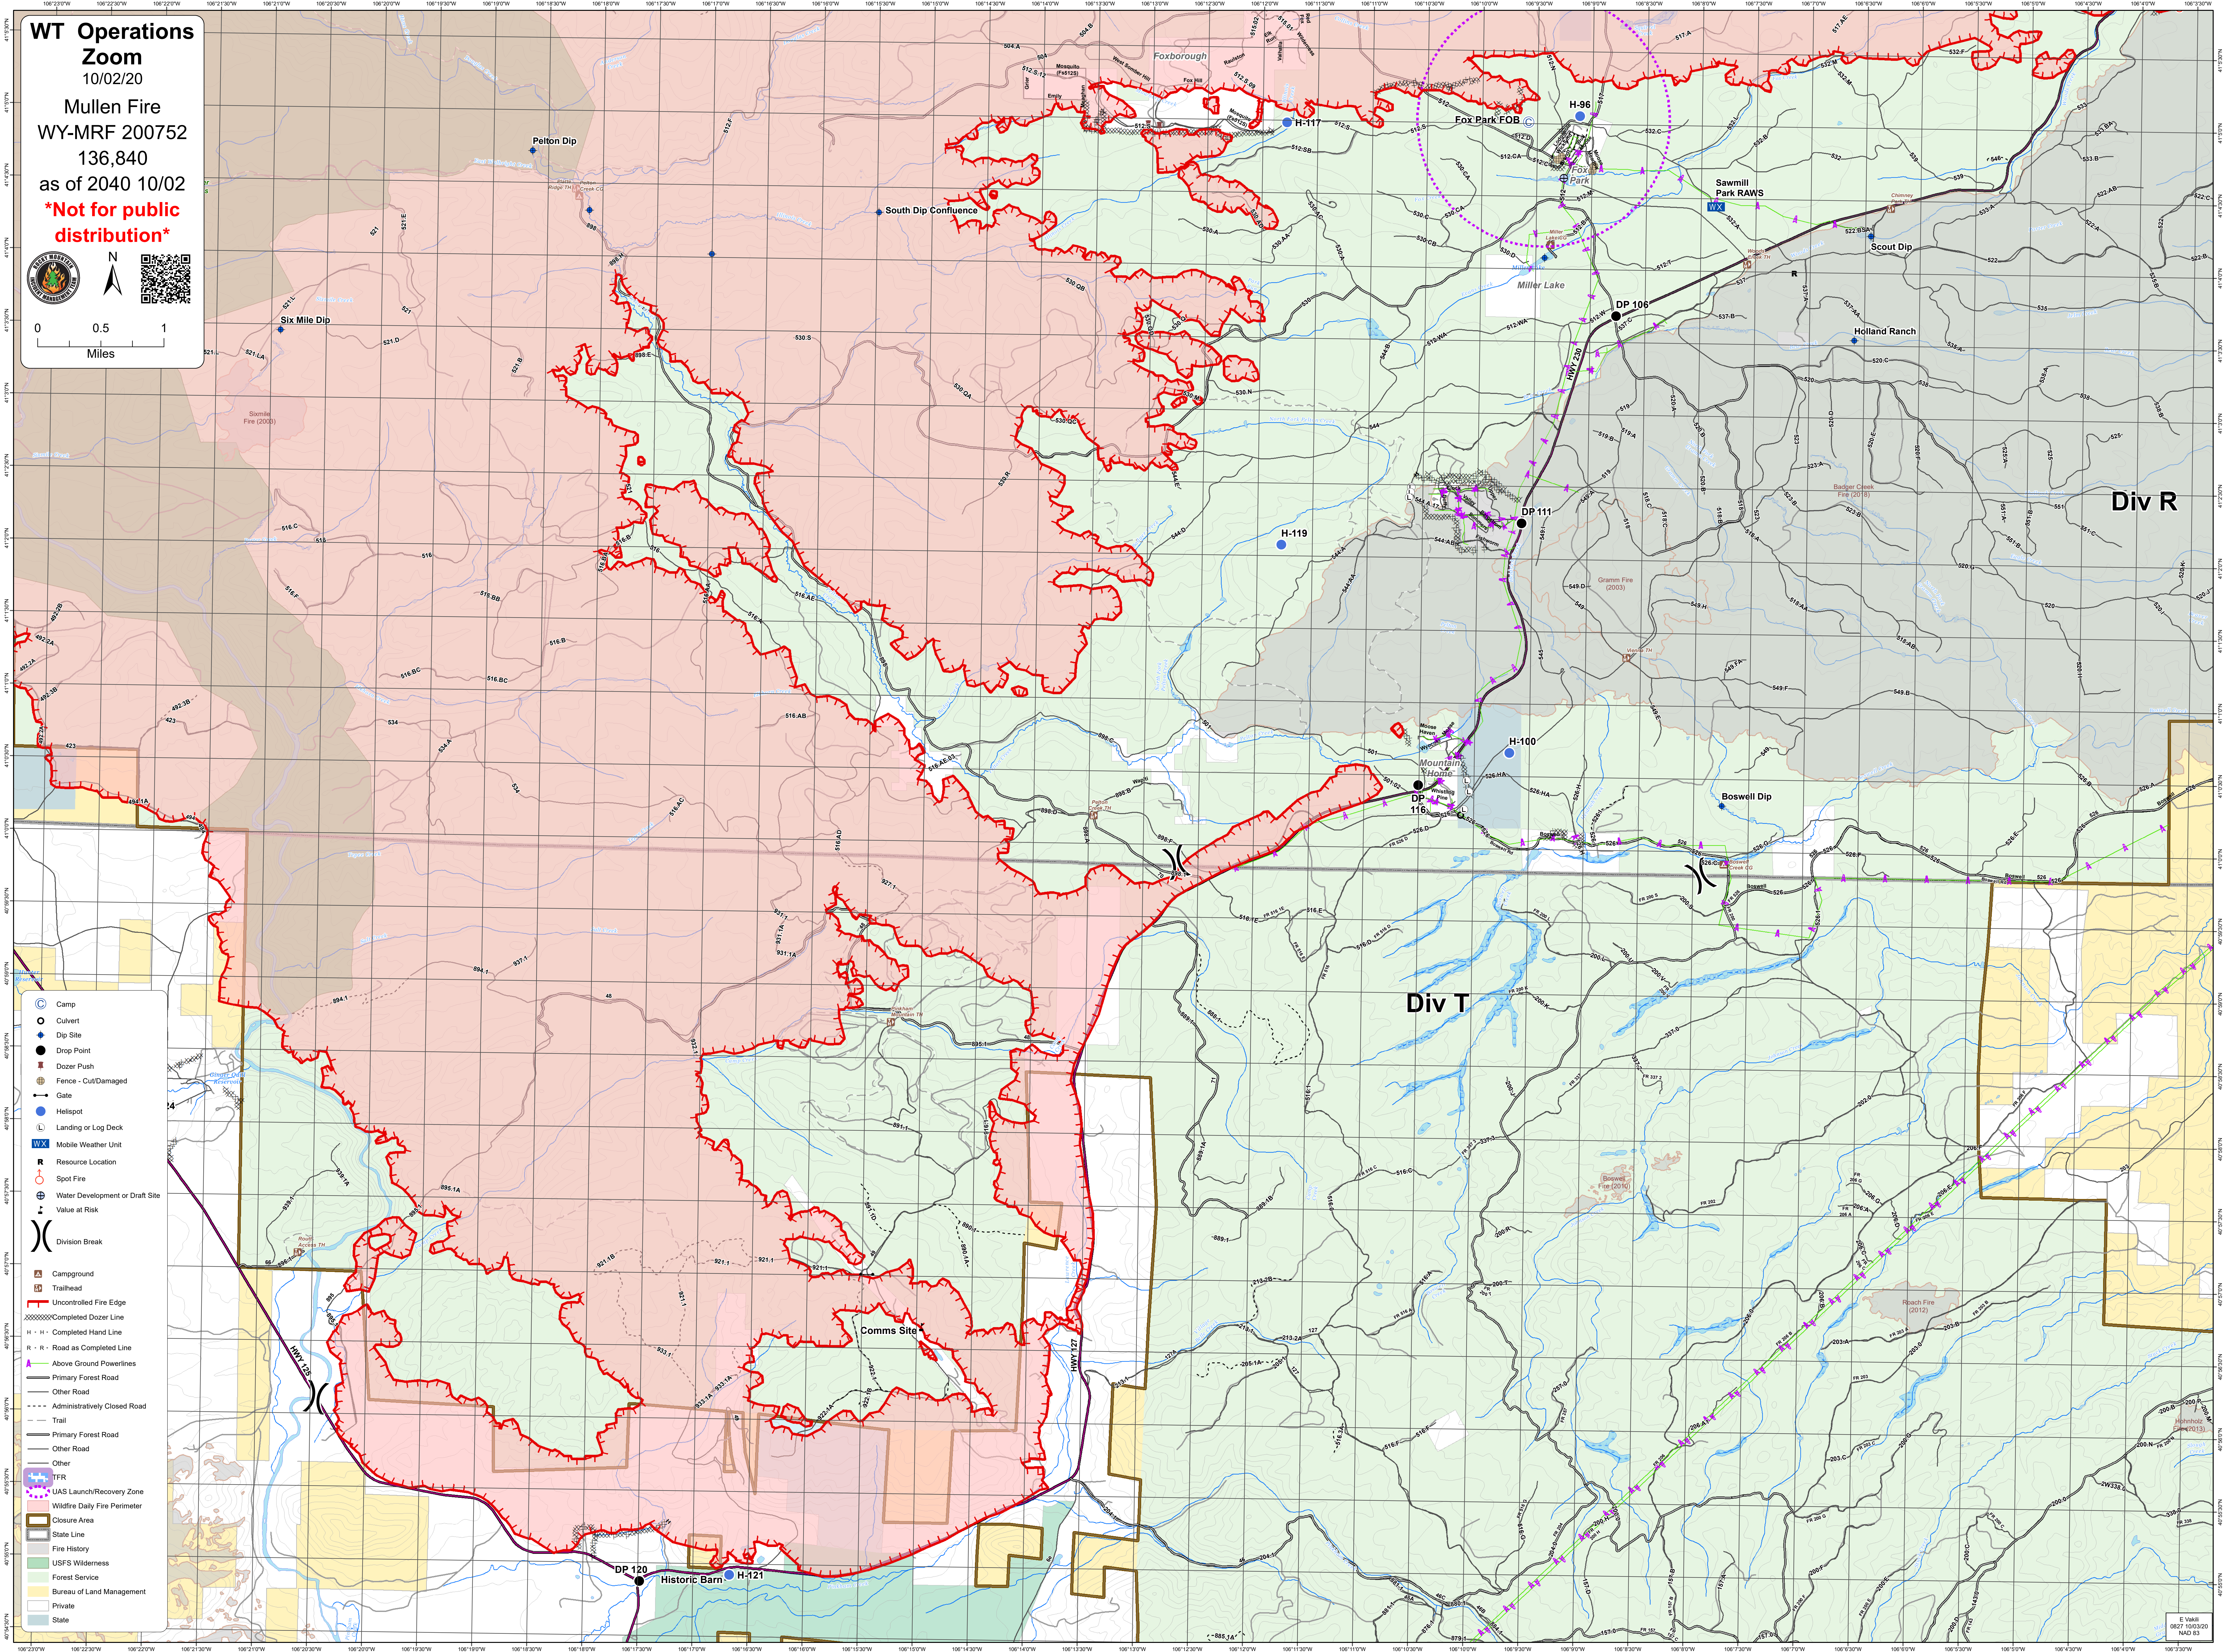

WT Operations
Zoom
10/02/20
Mullen Fire
WY-MRF 200752
136,840
as of 2040 10/02
***Not for public
distribution***

- Camp
- Culvert
- Dip Site
- Drop Point
- Dozer Push
- Fence - Cut/Damaged
- Gate
- Helispot
- Landing or Log Deck
- Mobile Weather Unit
- Resource Location
- Spot Fire
- Water Development or Draft Site
- Value at Risk
- Division Break
- Campground
- Trailhead
- Uncontrolled Fire Edge
- Completed Dozer Line
- Completed Hand Line
- Road as Completed Line
- Above Ground Powerlines
- Primary Forest Road
- Other Road
- Administratively Closed Road
- Trail
- Primary Forest Road
- Other Road
- Other
- TFR
- UAS Launch/Recovery Zone
- Wildfire Daily Fire Perimeter
- Closure Area
- State Line
- Fire History
- USFS Wilderness
- Forest Service
- Bureau of Land Management
- Private
- State