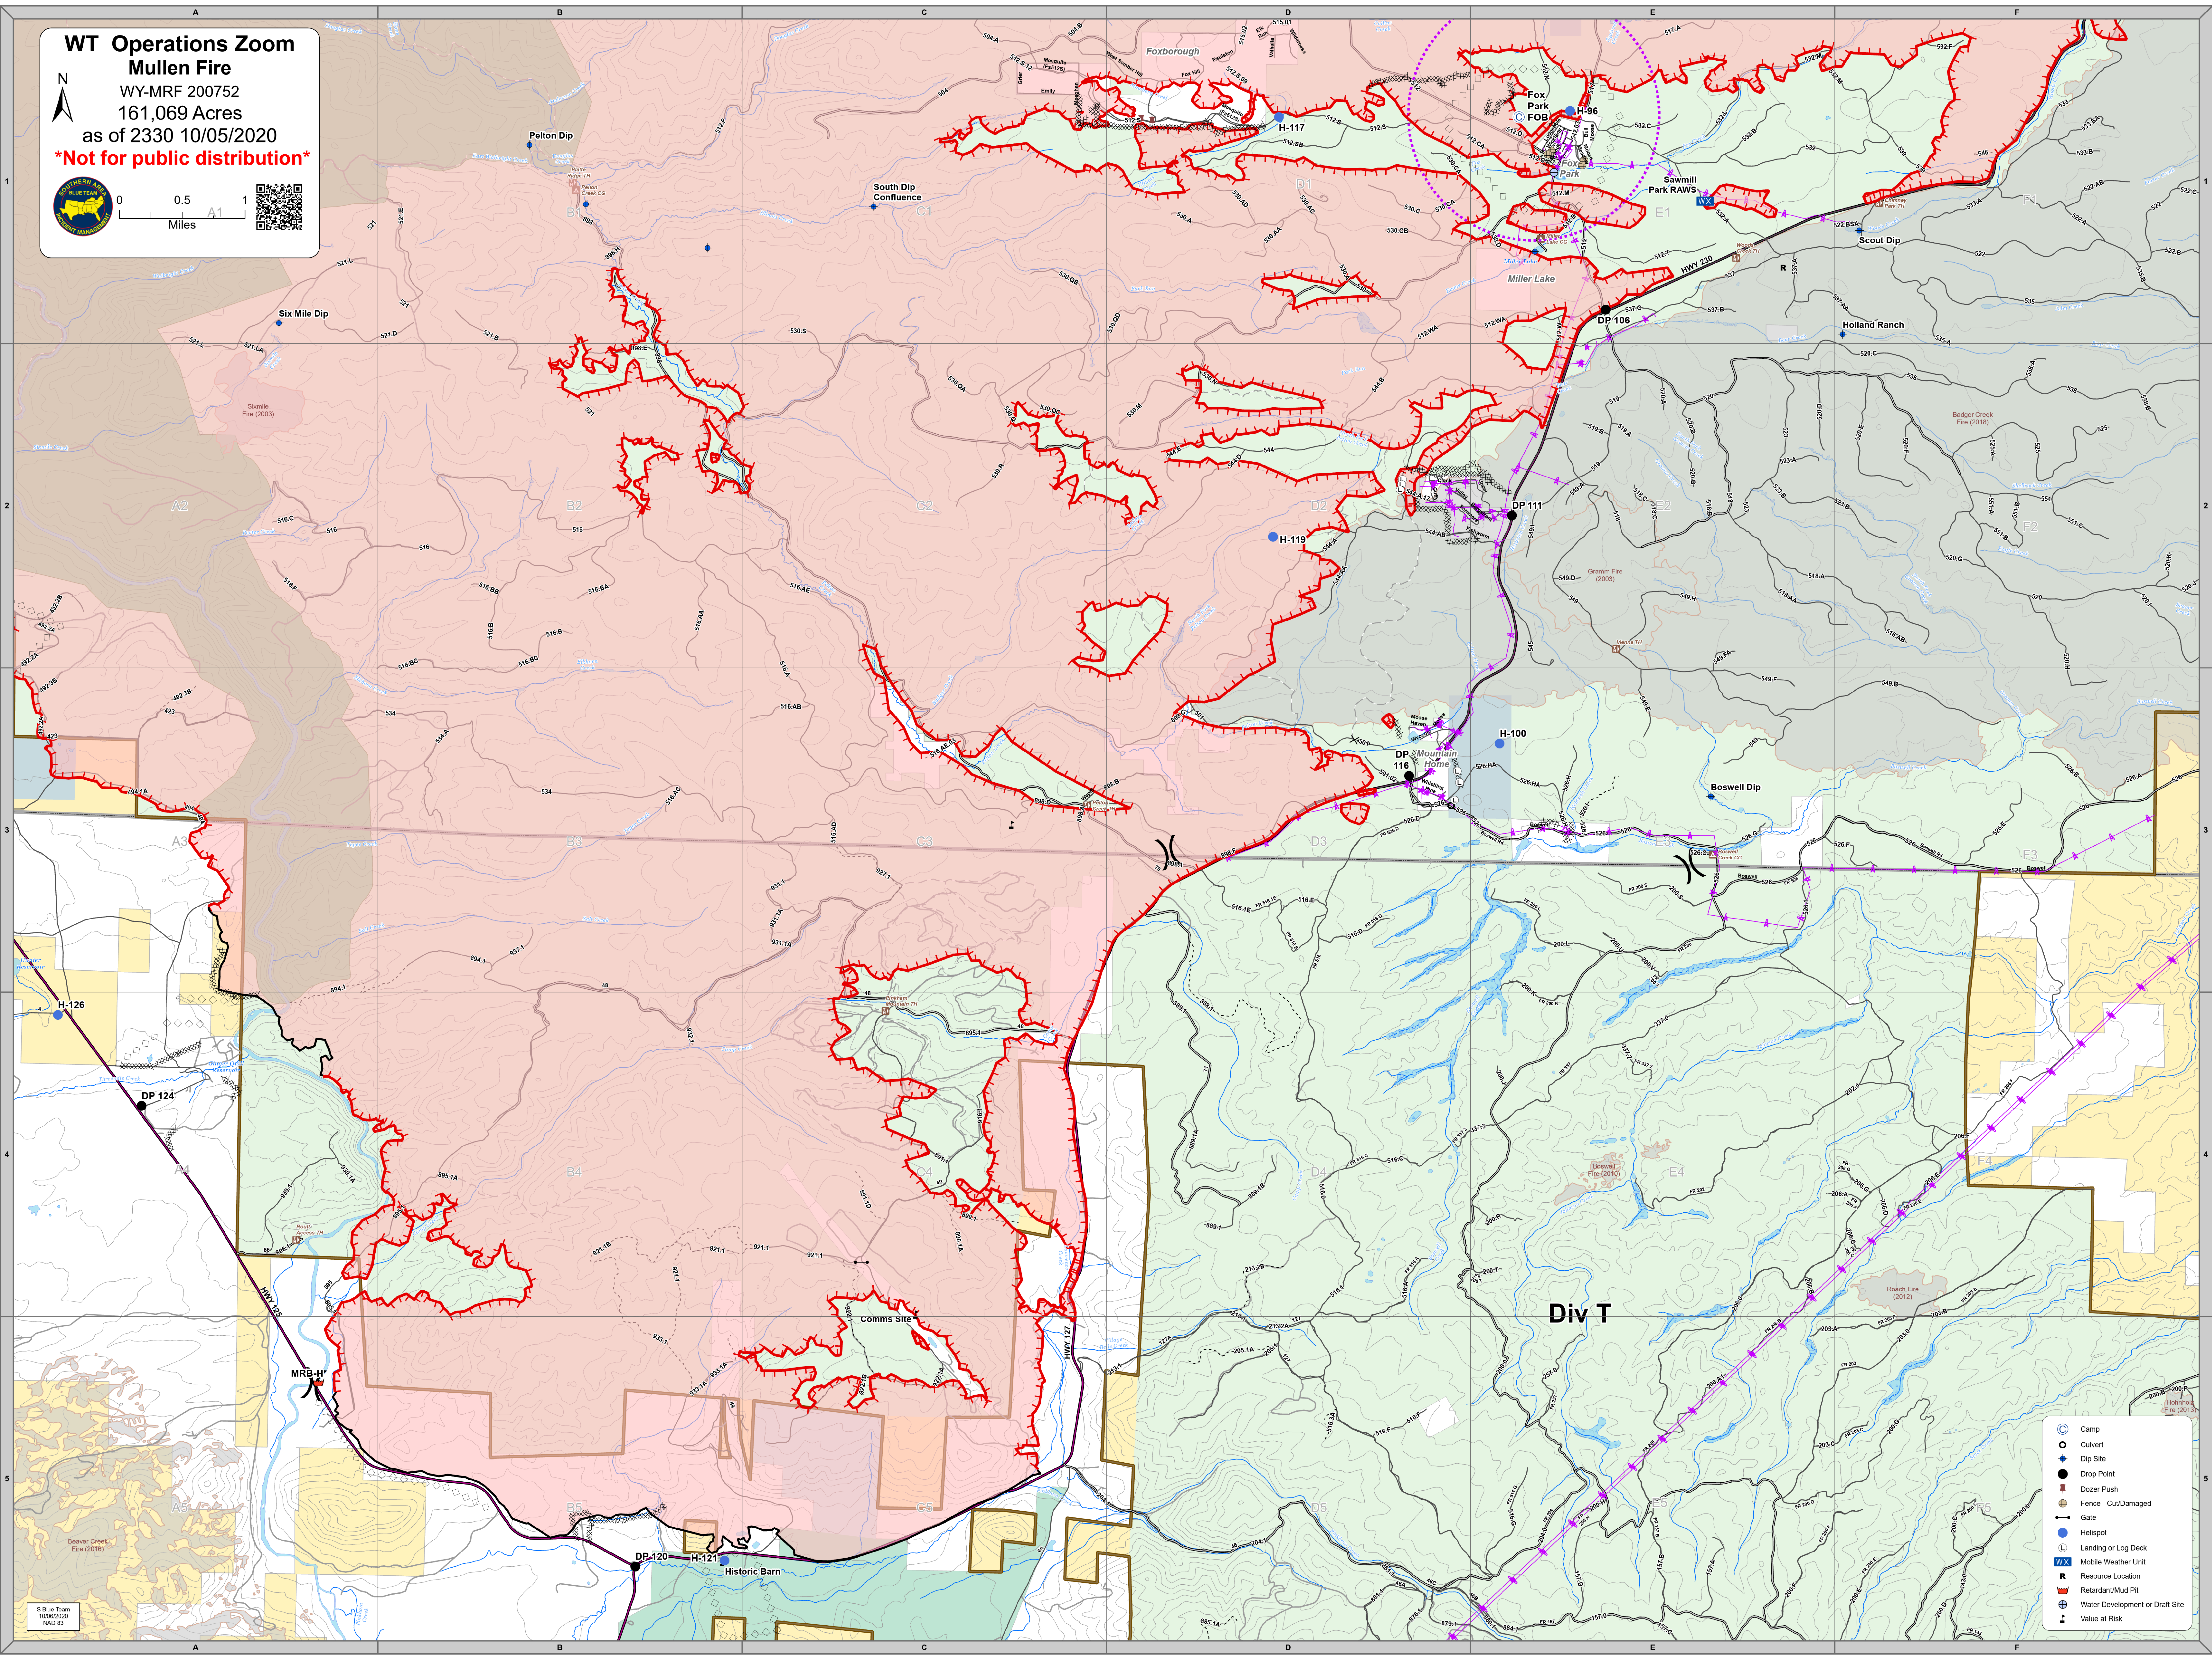

WT Operations Zoom
Mullen Fire
 WY-MRF 200752
 161,069 Acres
 as of 2330 10/05/2020

Not for public distribution

Div T

- Camp
- Culvert
- Dip Site
- Drop Point
- Dozer Push
- Fence - Cut/Damaged
- Gate
- Helispot
- Landing or Log Deck
- Mobile Weather Unit
- Resource Location
- Retardant/Mud Pit
- Water Development or Draft Site
- Value at Risk

S Blue Team
 10/05/2020
 MAF 83