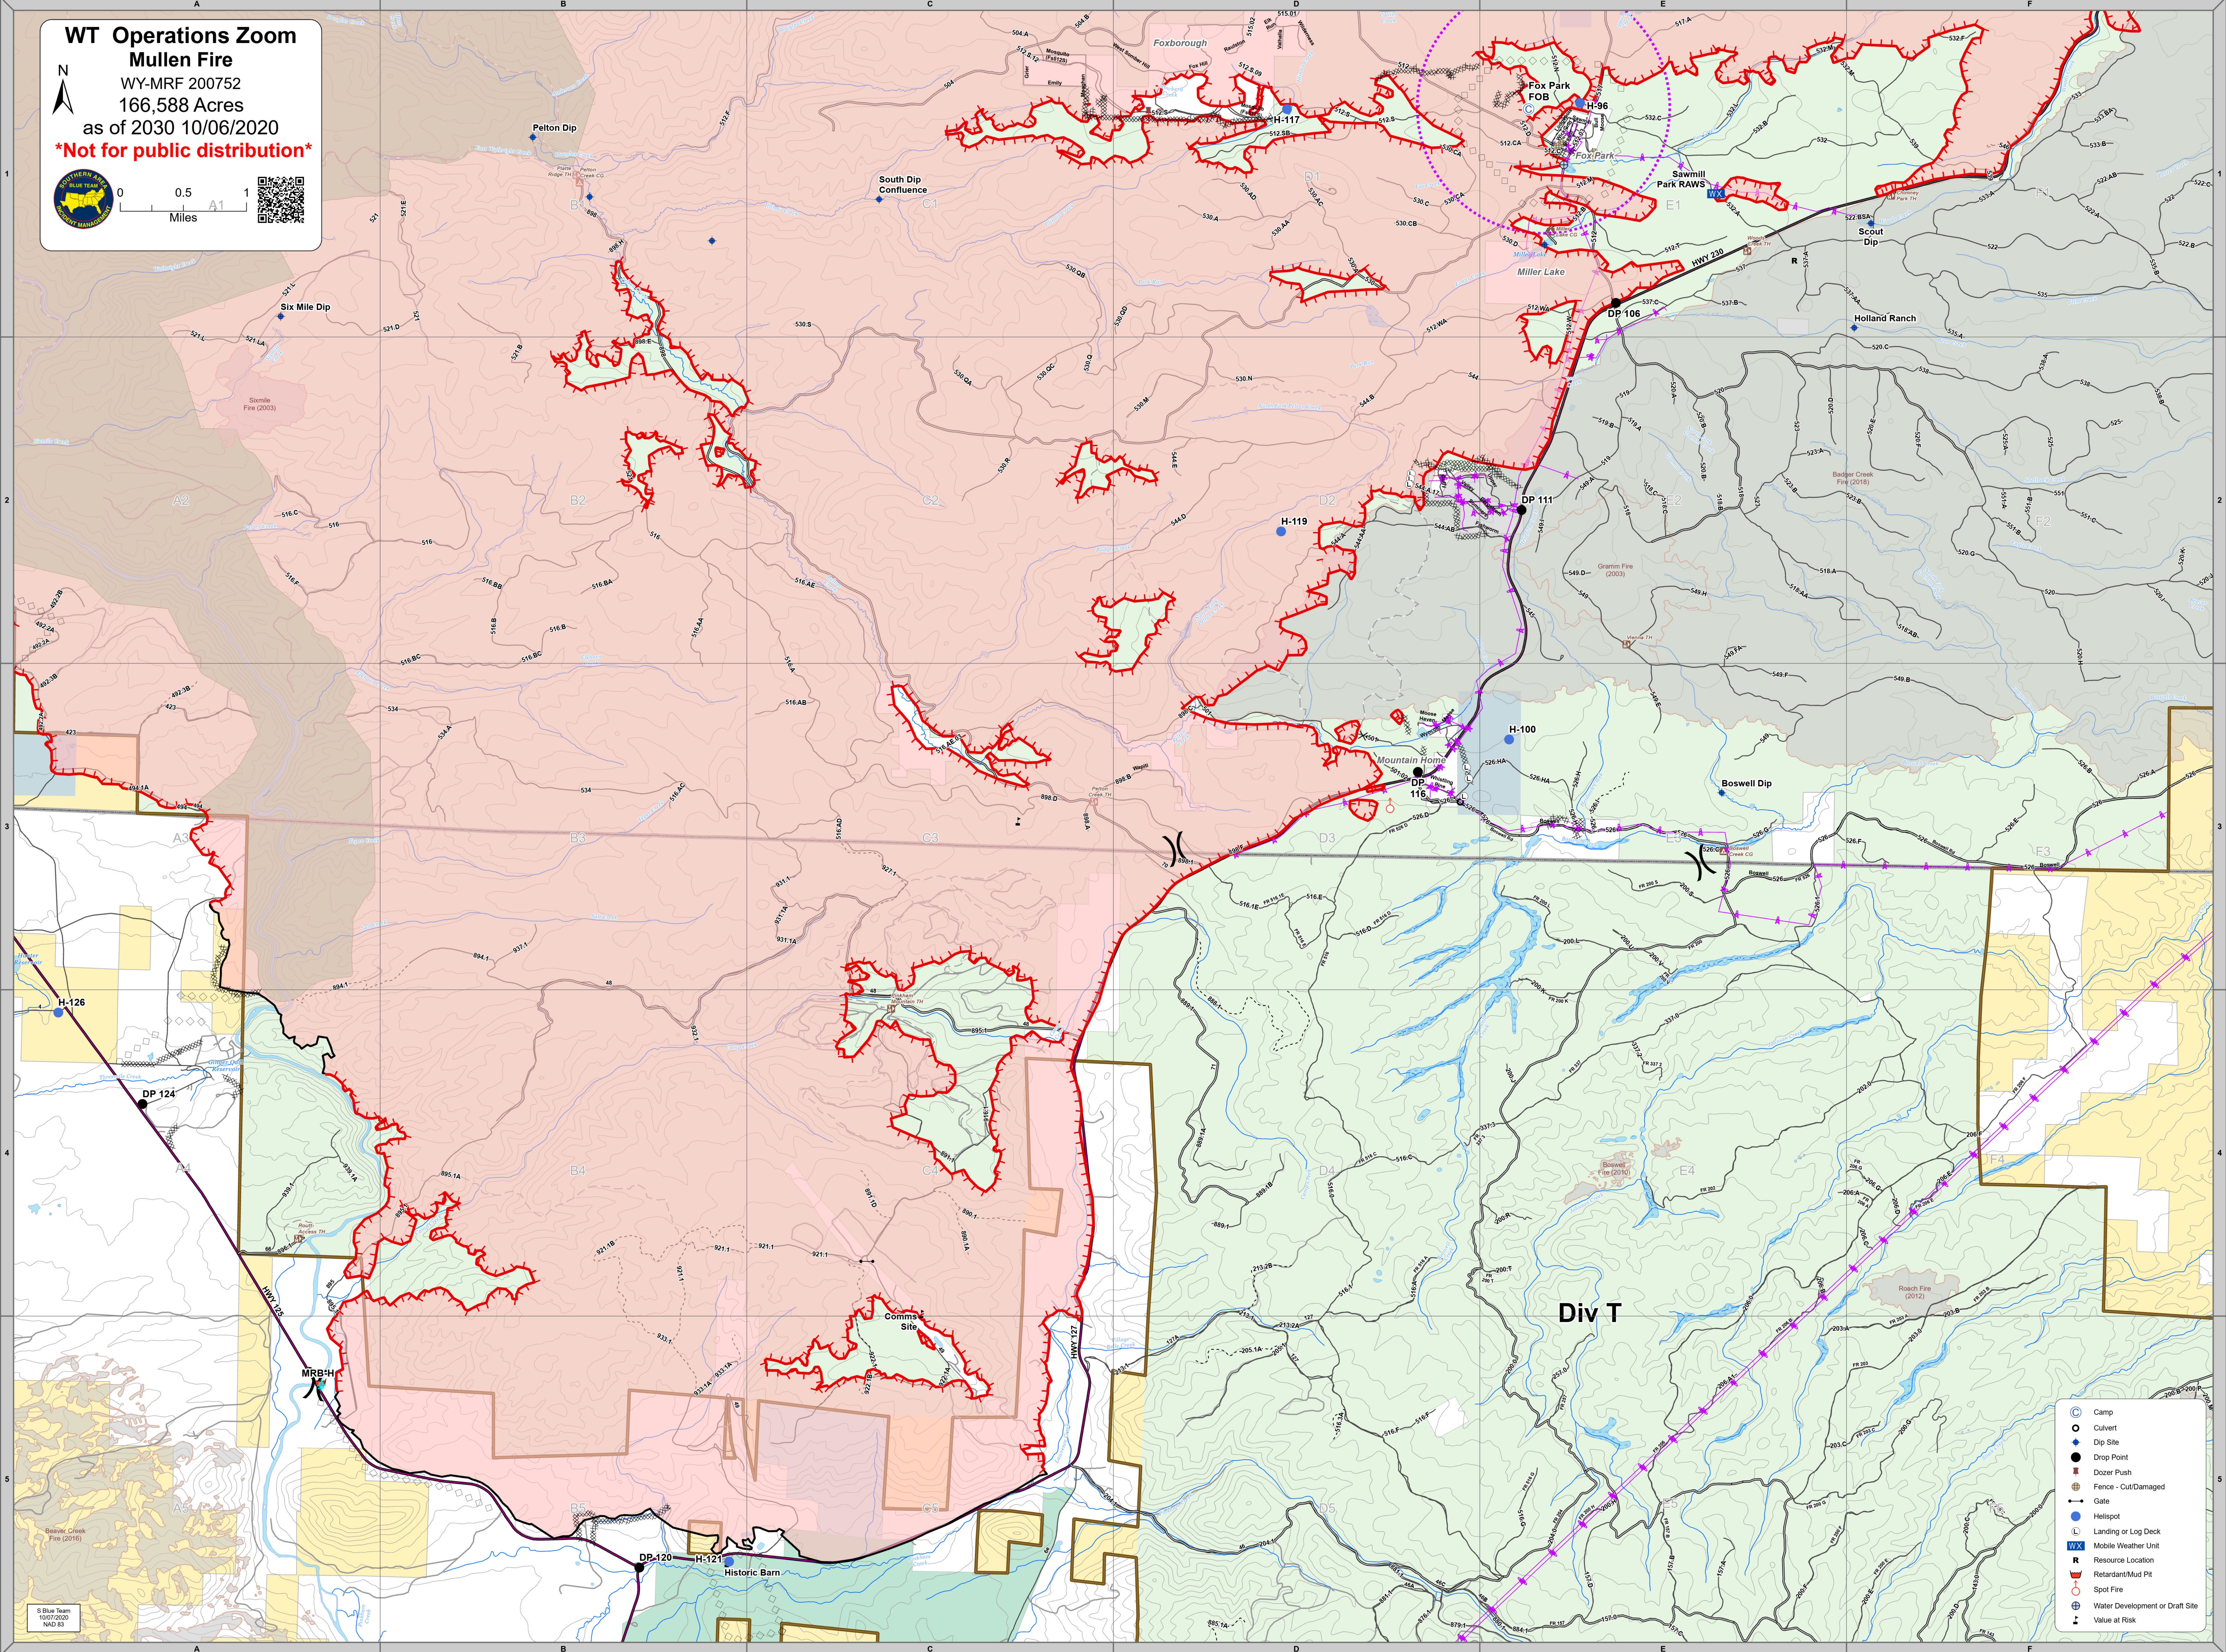

WT Operations Zoom
Mullen Fire
WY-MRF 200752
166,588 Acres
as of 2030 10/06/2020
Not for public distribution

- Camp
- Culvert
- Dip Site
- Drop Point
- Dozer Push
- Fence - Cut/Damaged
- Gate
- Helipad
- Landing or Log Deck
- Mobile Weather Unit
- Resource Location
- Retardant/Mud Pit
- Spot Fire
- Water Development or Draft Site
- Value at Risk

S Blue Team
10/07/2020
MAD:BS