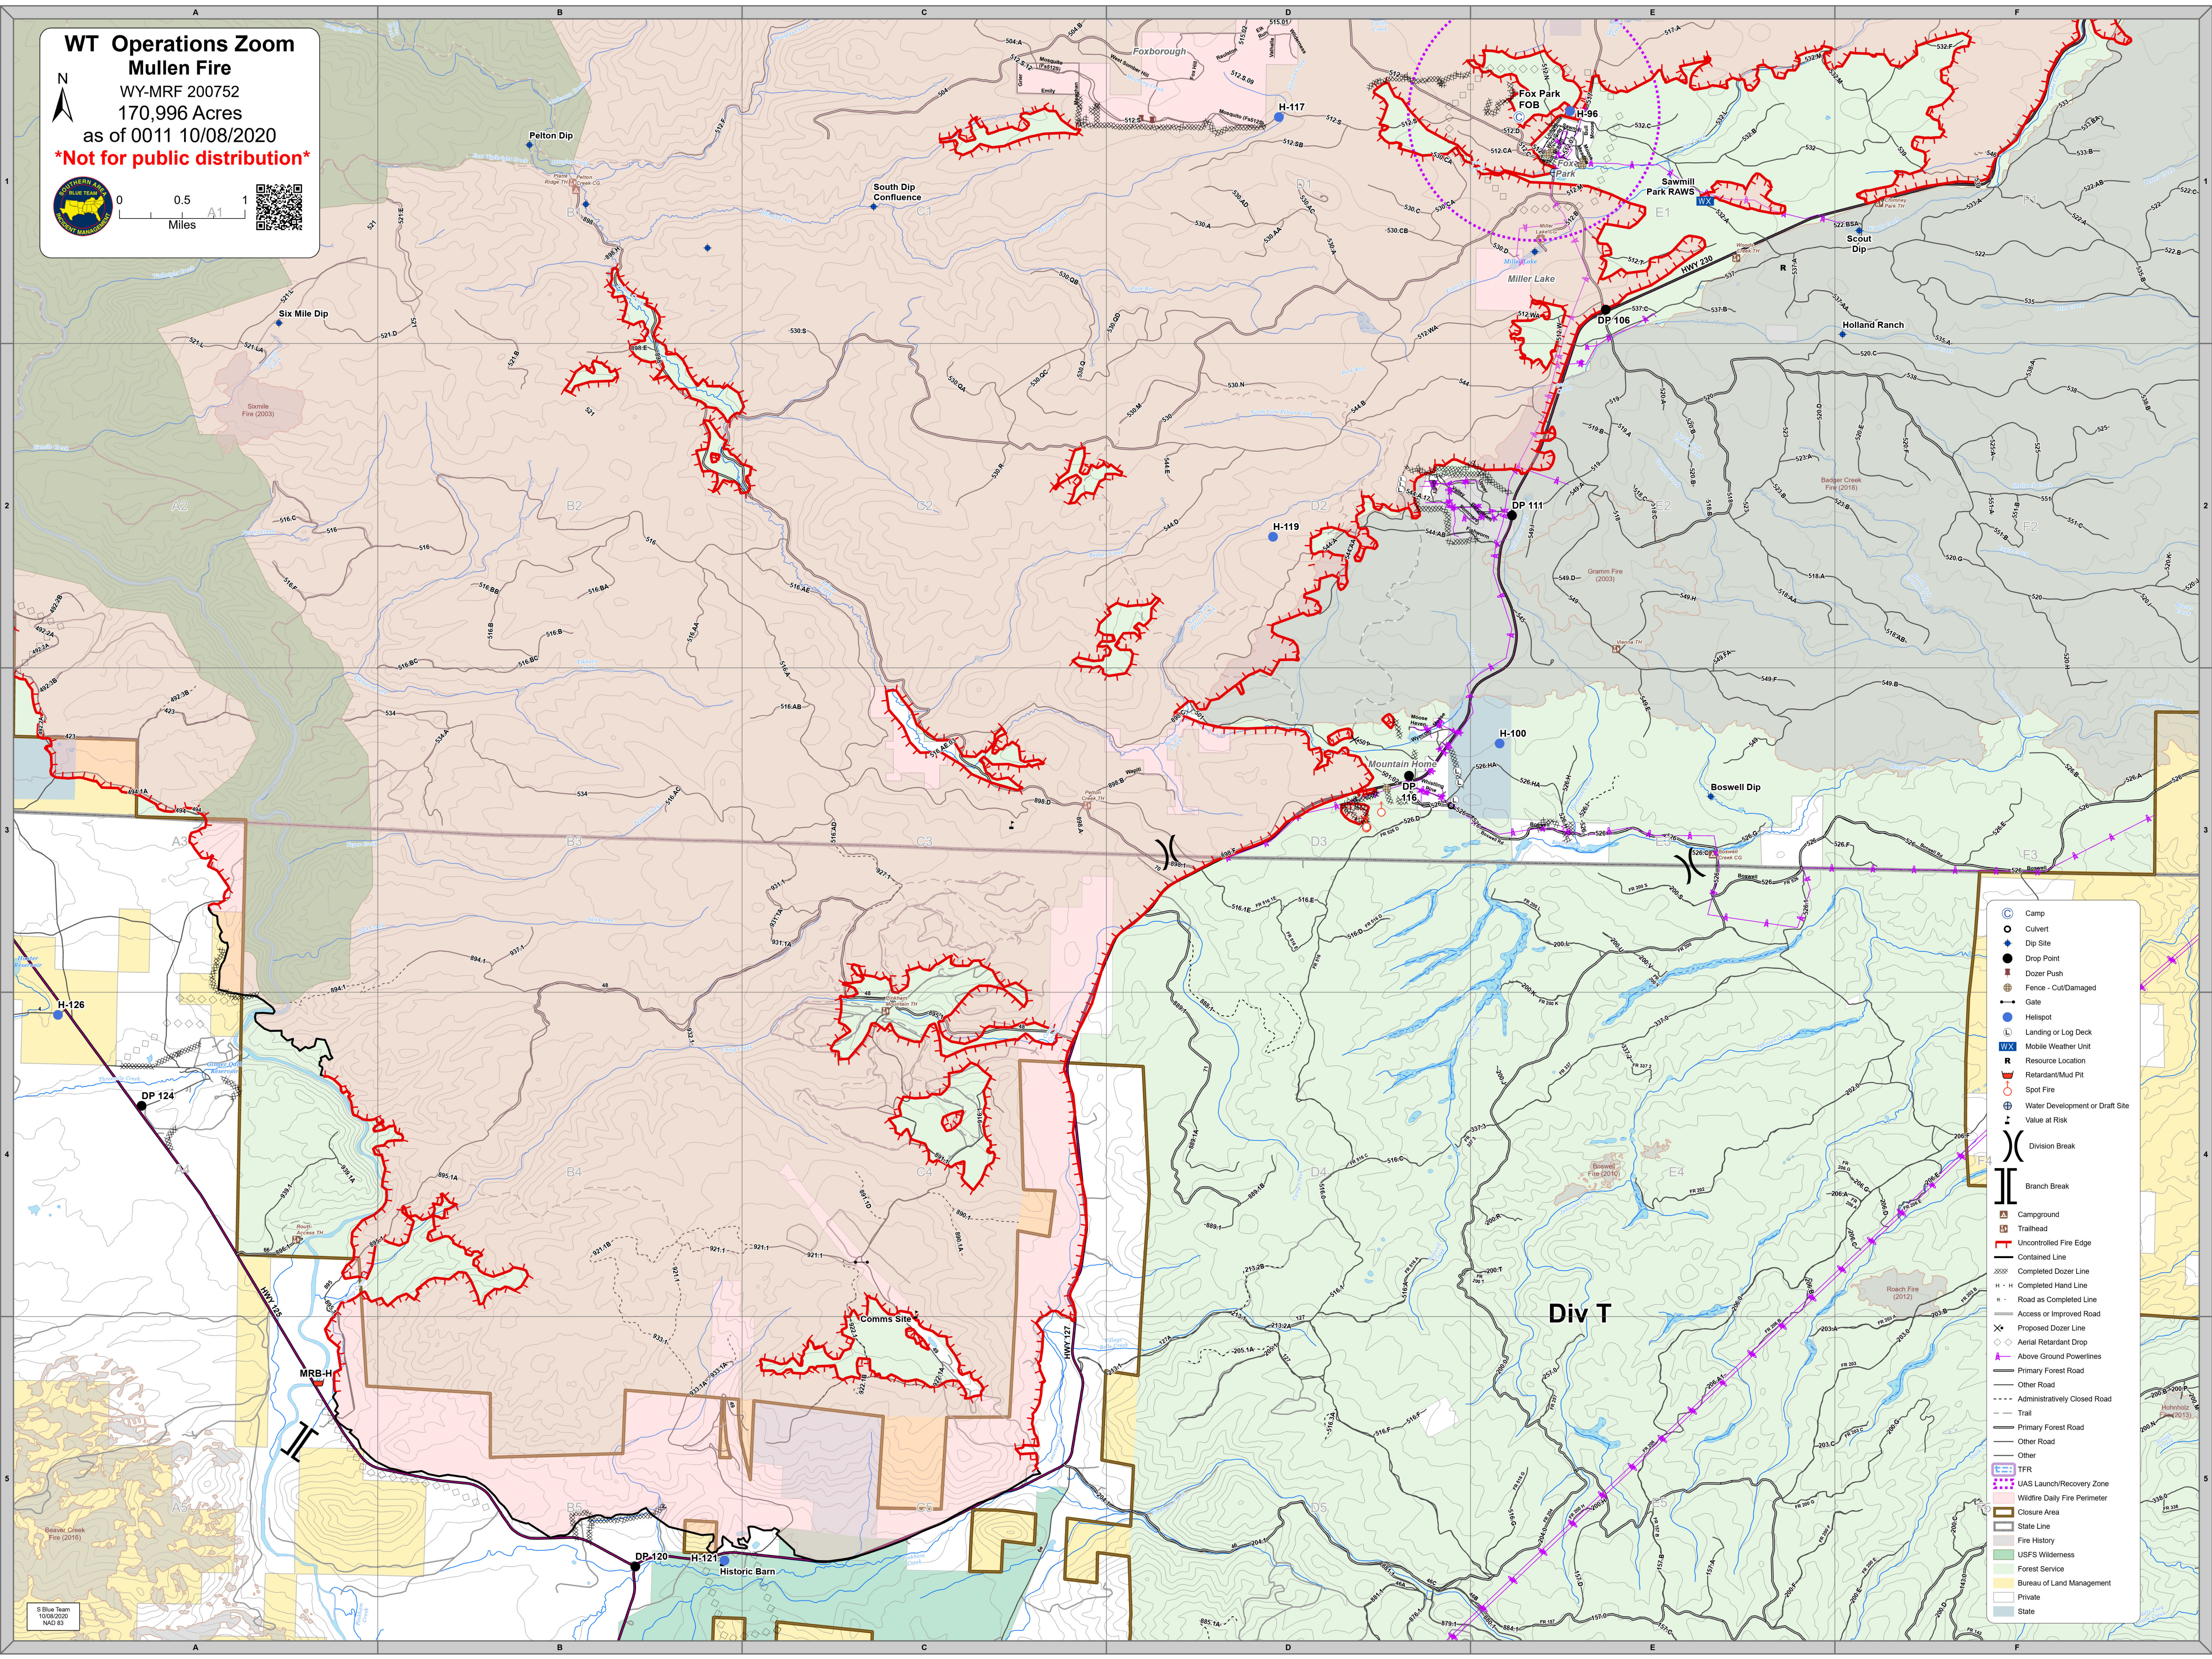

**WT Operations Zoom**  
**Mullen Fire**  
 WY-MRF 200752  
 170,996 Acres  
 as of 0011 10/08/2020

**\*Not for public distribution\***

	Camp
	Culvert
	Dip Site
	Drop Point
	Dozer Push
	Fence - Cut/Damaged
	Gate
	Helispot
	Landing or Log Deck
	Mobile Weather Unit
	Resource Location
	Retardant/Mud Pit
	Spot Fire
	Water Development or Draft Site
	Value at Risk
	Division Break
	Branch Break
	Campground
	Trailhead
	Uncontrolled Fire Edge
	Contained Line
	Completed Dozer Line
	Completed Hand Line
	Road as Completed Line
	Access or Improved Road
	Proposed Dozer Line
	Aerial Retardant Drop
	Above Ground Powerlines
	Primary Forest Road
	Other Road
	Administratively Closed Road
	Trail
	Primary Forest Road
	Other Road
	Other Road
	TFR
	UAS Launch/Recovery Zone
	Wildfire Daily Fire Perimeter
	Closure Area
	State Line
	Fire History
	USFS Wilderness
	Forest Service
	Bureau of Land Management
	Private
	State

Div T

S Blue Team  
 10/08/2020  
 M40 83