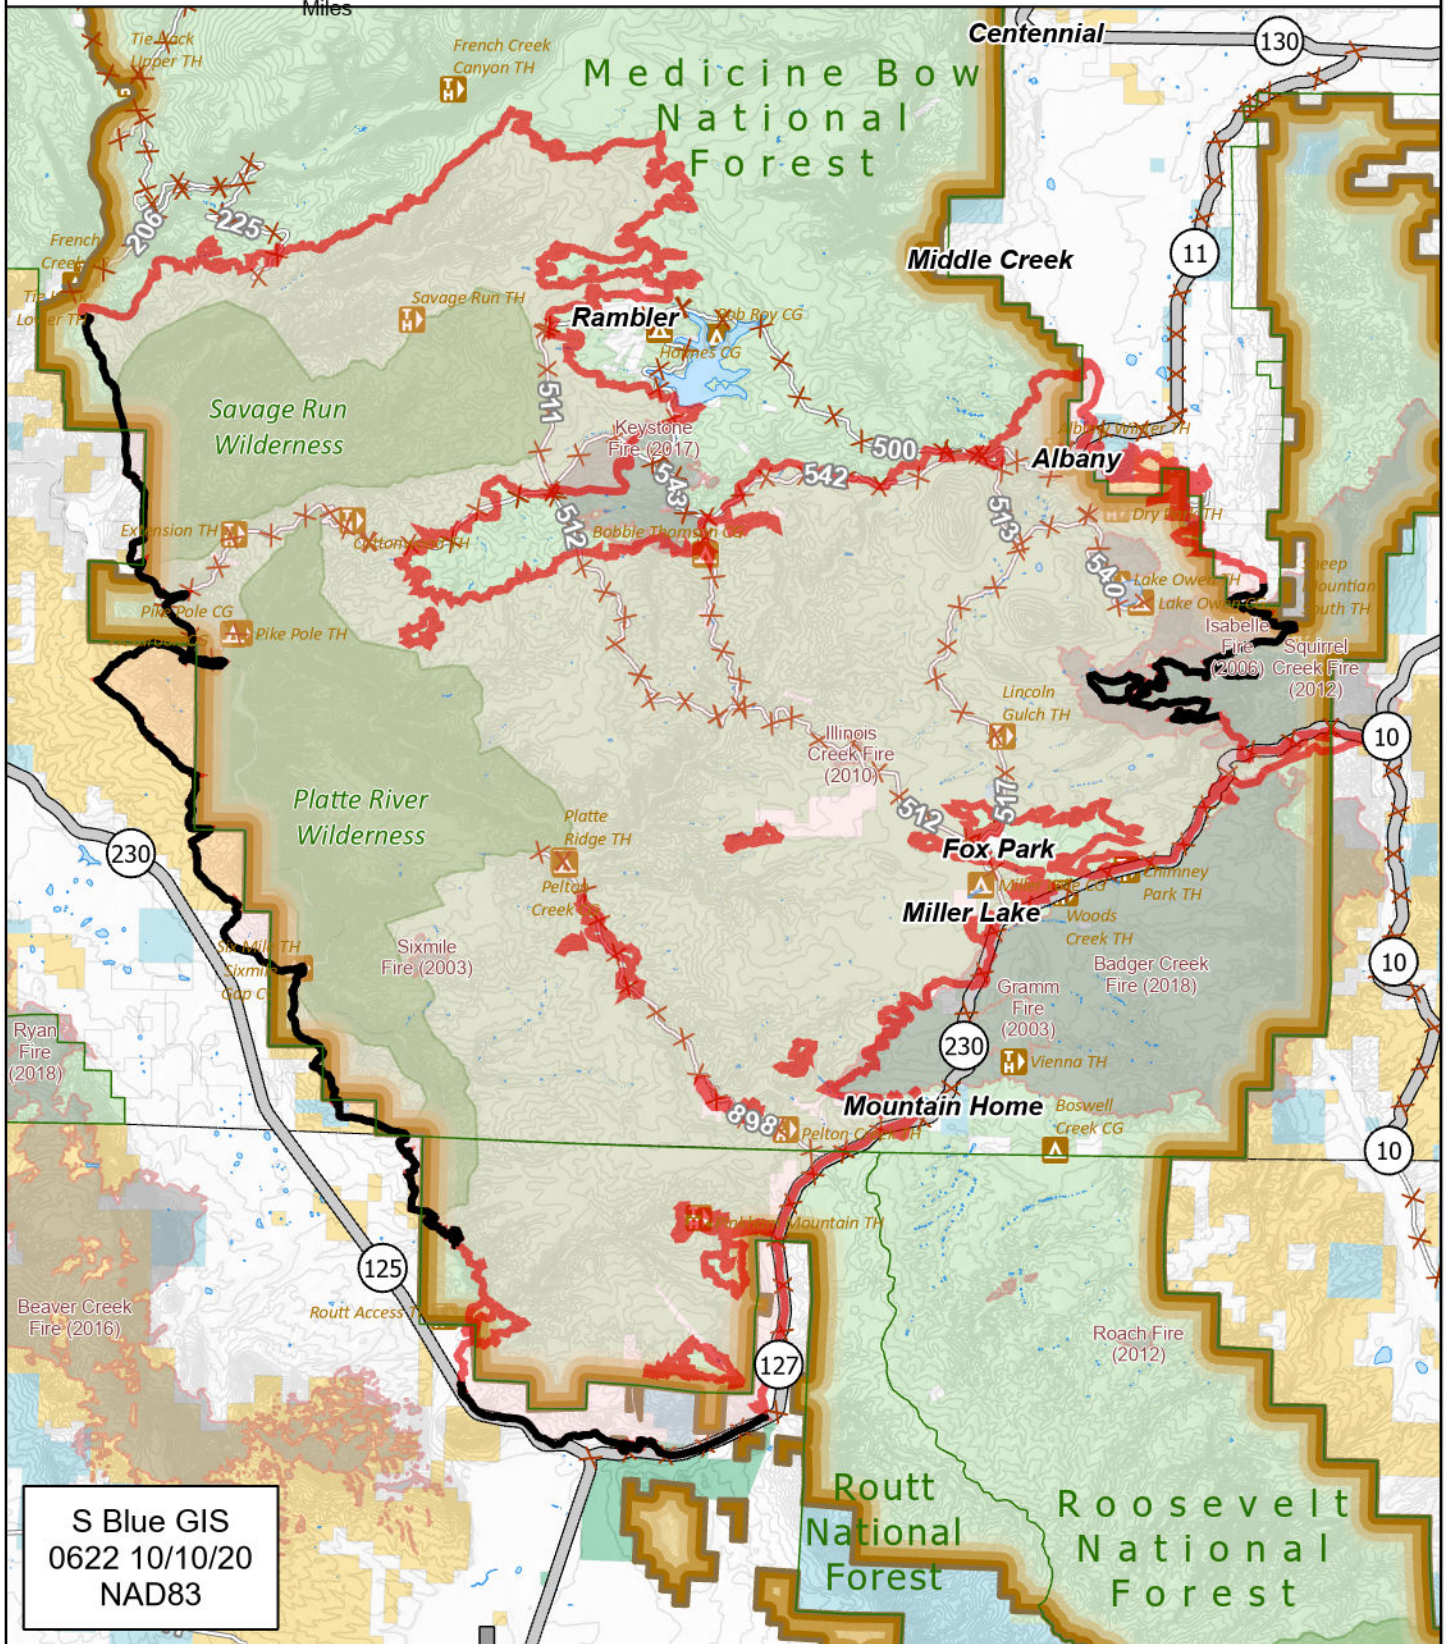

Public Information

10/10/2020

Mullen Fire

WY-MRF 200752  
174,911 acres  
21% Containment  
2330 10/09/2020

	Other major route		
	Containment Line		
	Mullen Fire Perimeter		
	Forest Closure Area		

S Blue GIS  
0622 10/10/20  
NAD83