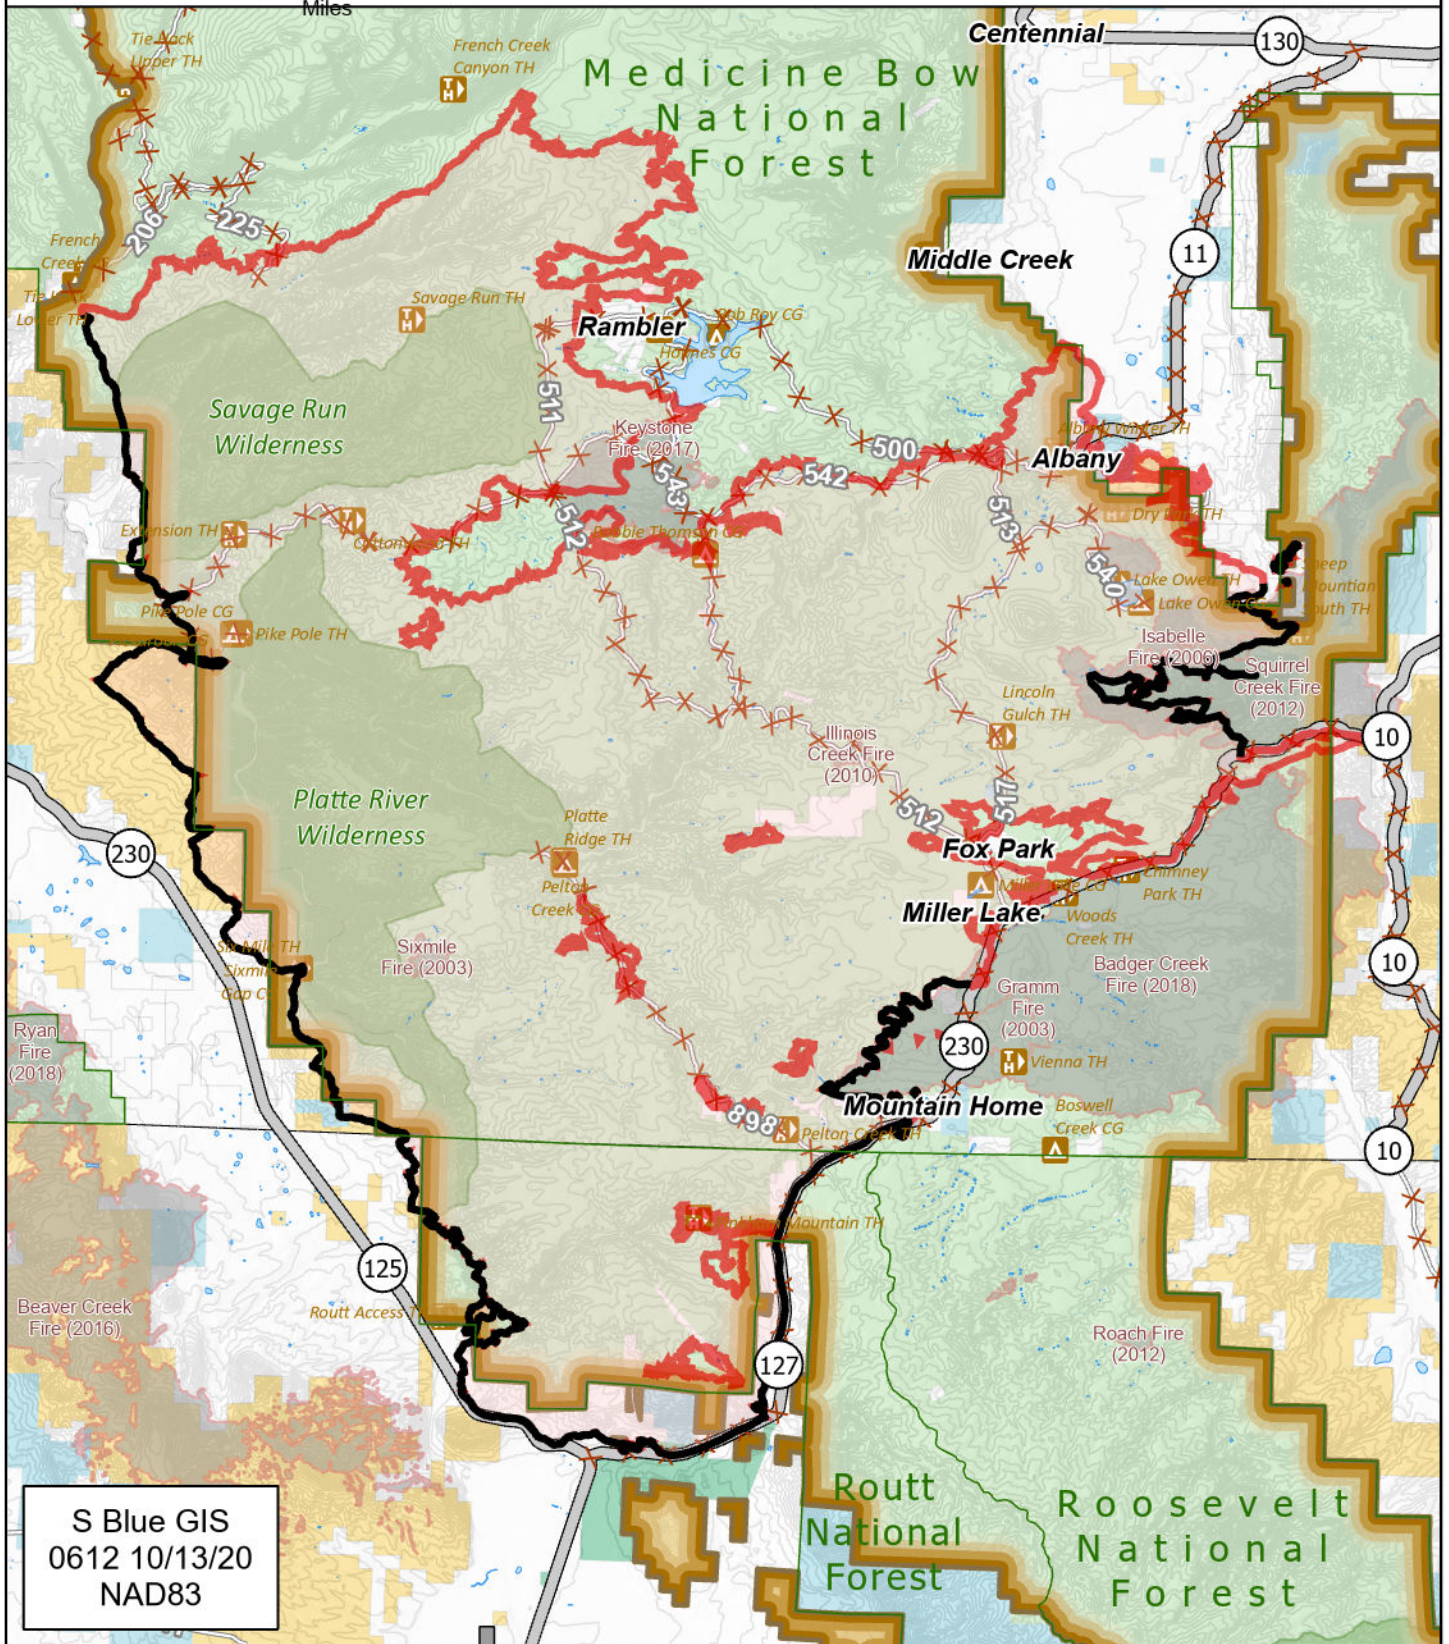

Public Information

10/13/2020

Mullen Fire

WY-MRF 200752
176,213 acres
30% Containment
2335 10/12/2020

	Campground		Other major route		Fire History		US Fish and Wildlife Service
	Trailhead		Contained Line		Wilderness		US Forest Service
	Closed Road		Mullen Fire Perimeter		Bureau of Land Management		National Forest Boundary
	State Highway		Forest Closure Area		Private		State Boundary

S Blue GIS
0612 10/13/20
NAD83