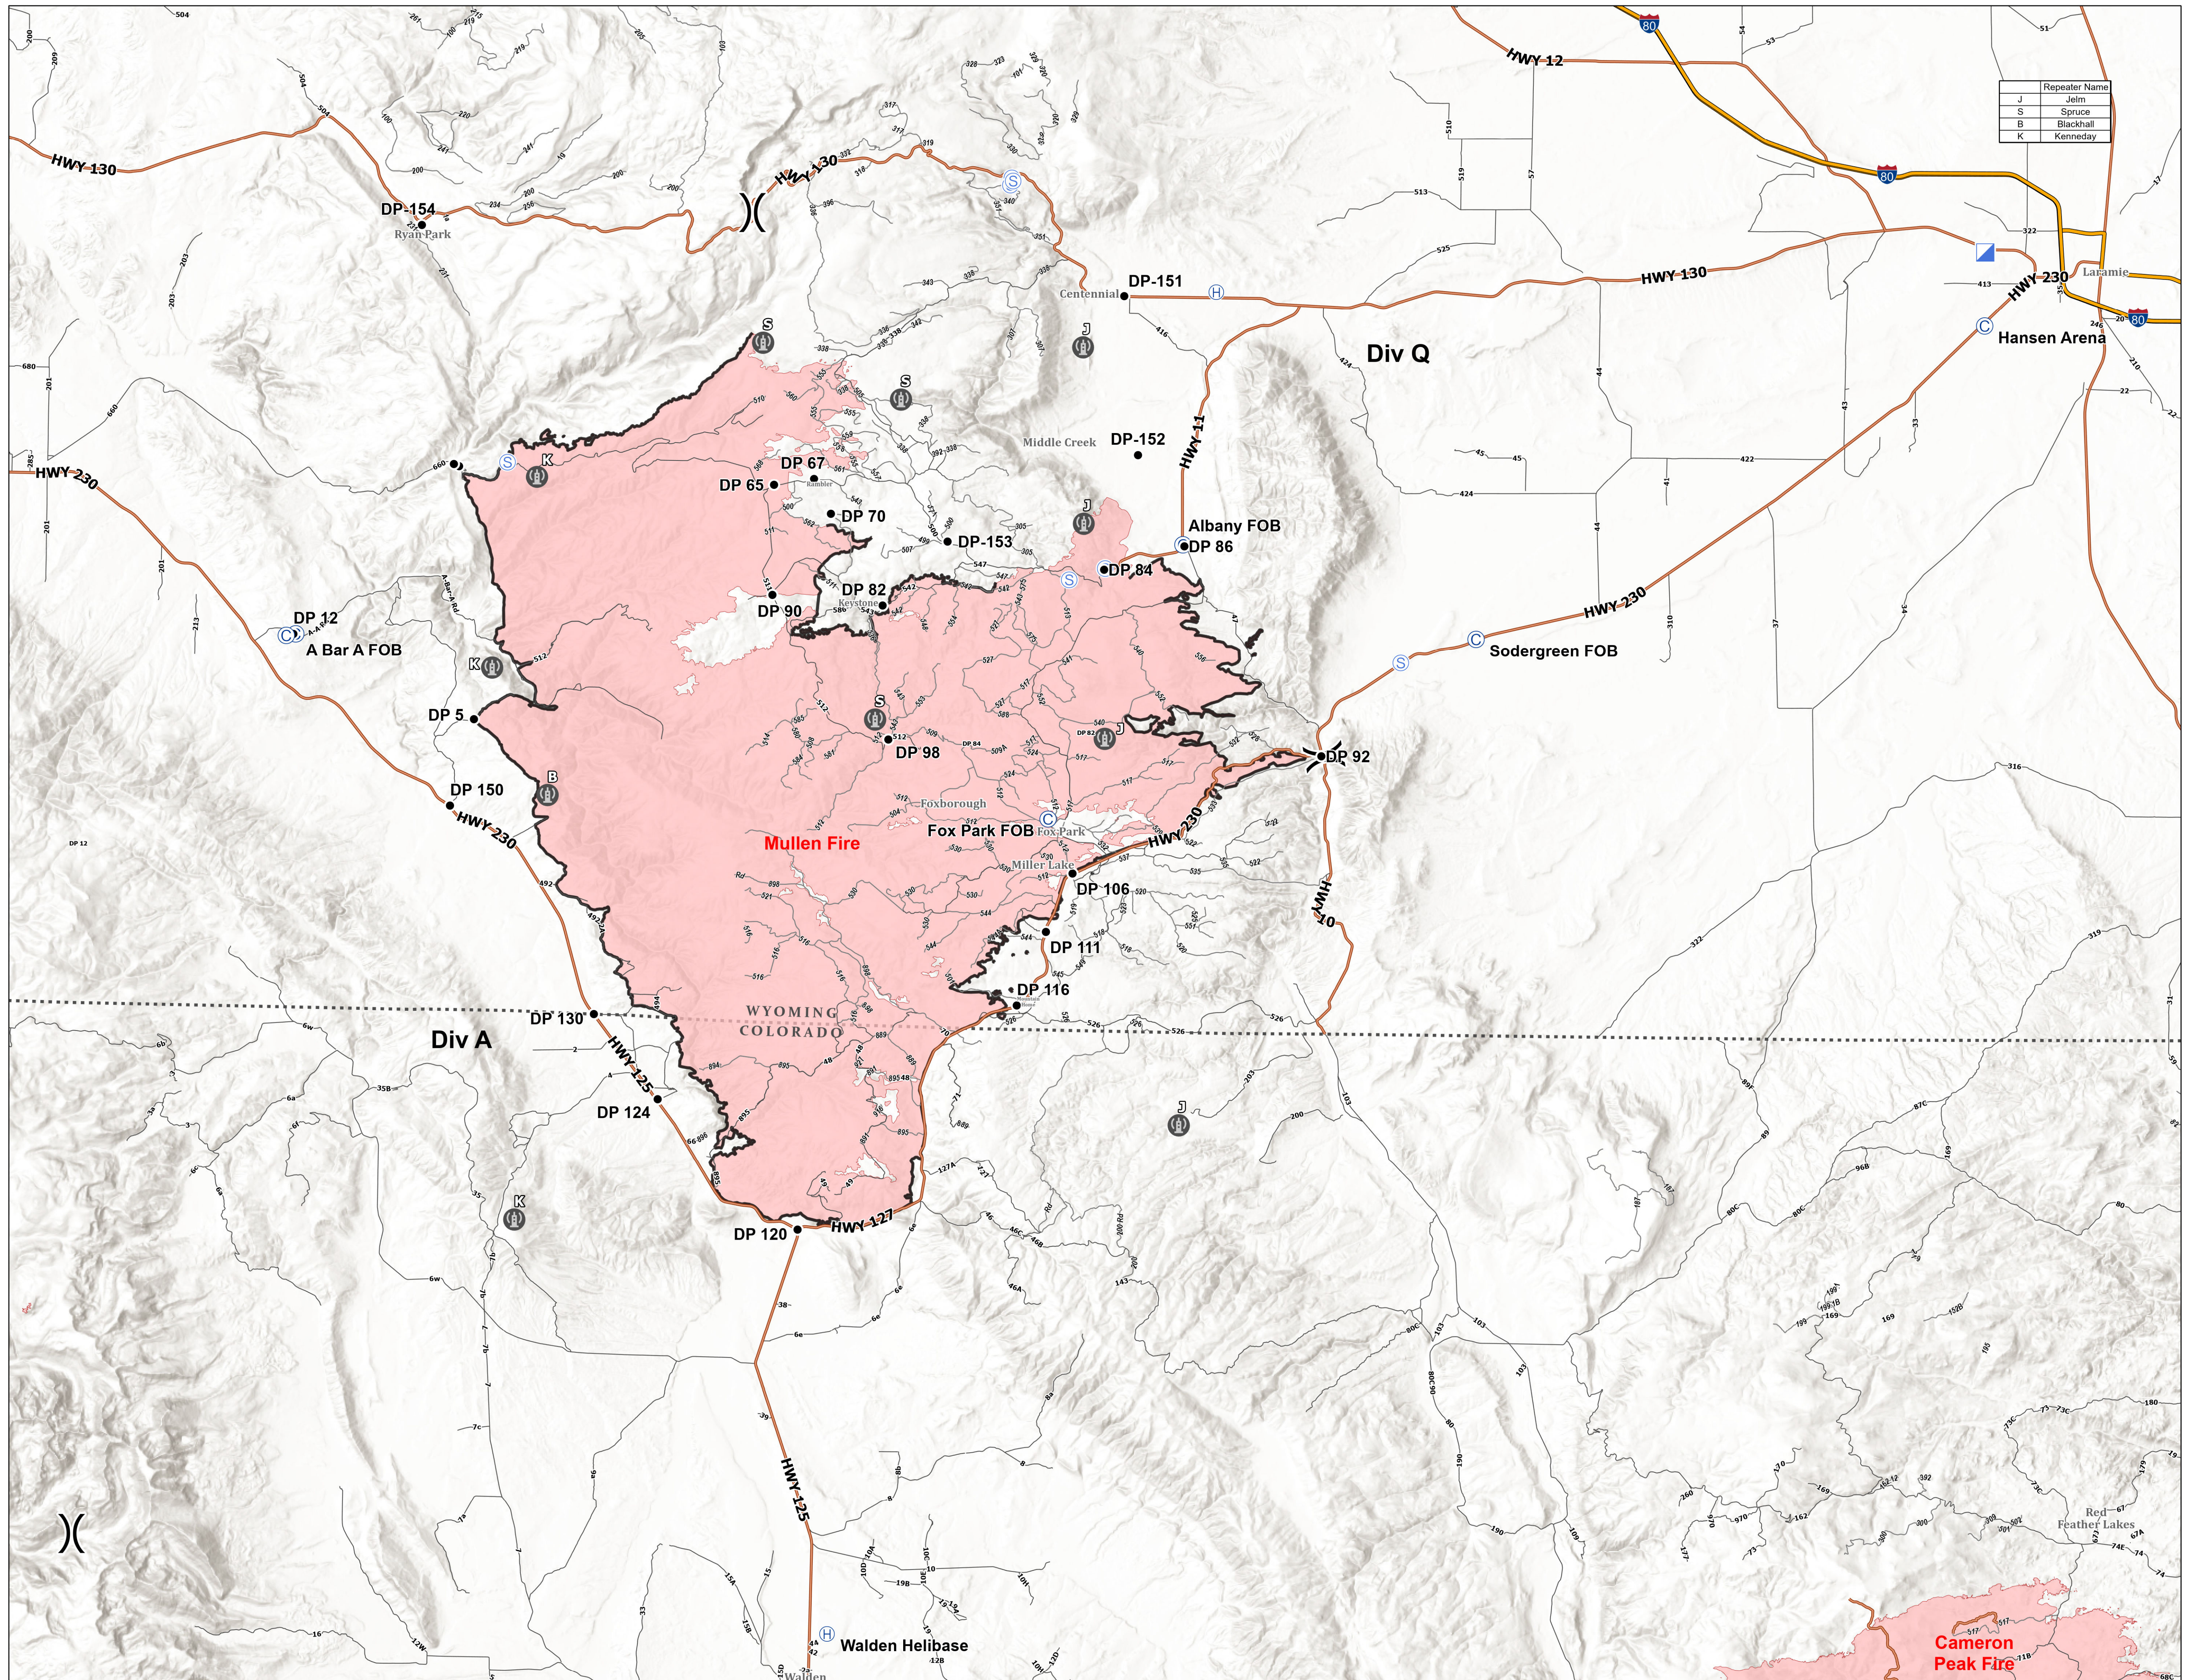

Transportation Mullen Fire

WY-MRF 200752

Current as of 10/23/2020

Not for Public Distribution

Appx 176,878 ac as of
2005 10/21/2020

- Repeater Coverage
- Camp
- Drop Point
- Helibase
- Incident Command Post
- Staging Area
- Division Break
- Interstate
- Highway
- County Roads
- Agency Roads
- Contained Line
- Wildfire Daily Fire Perimeter
- State Line

Mullen Fire Maps

USFS Medicine Bow Map

USFS Routt Map

USFS AR North Map

Cameron Peak Fire