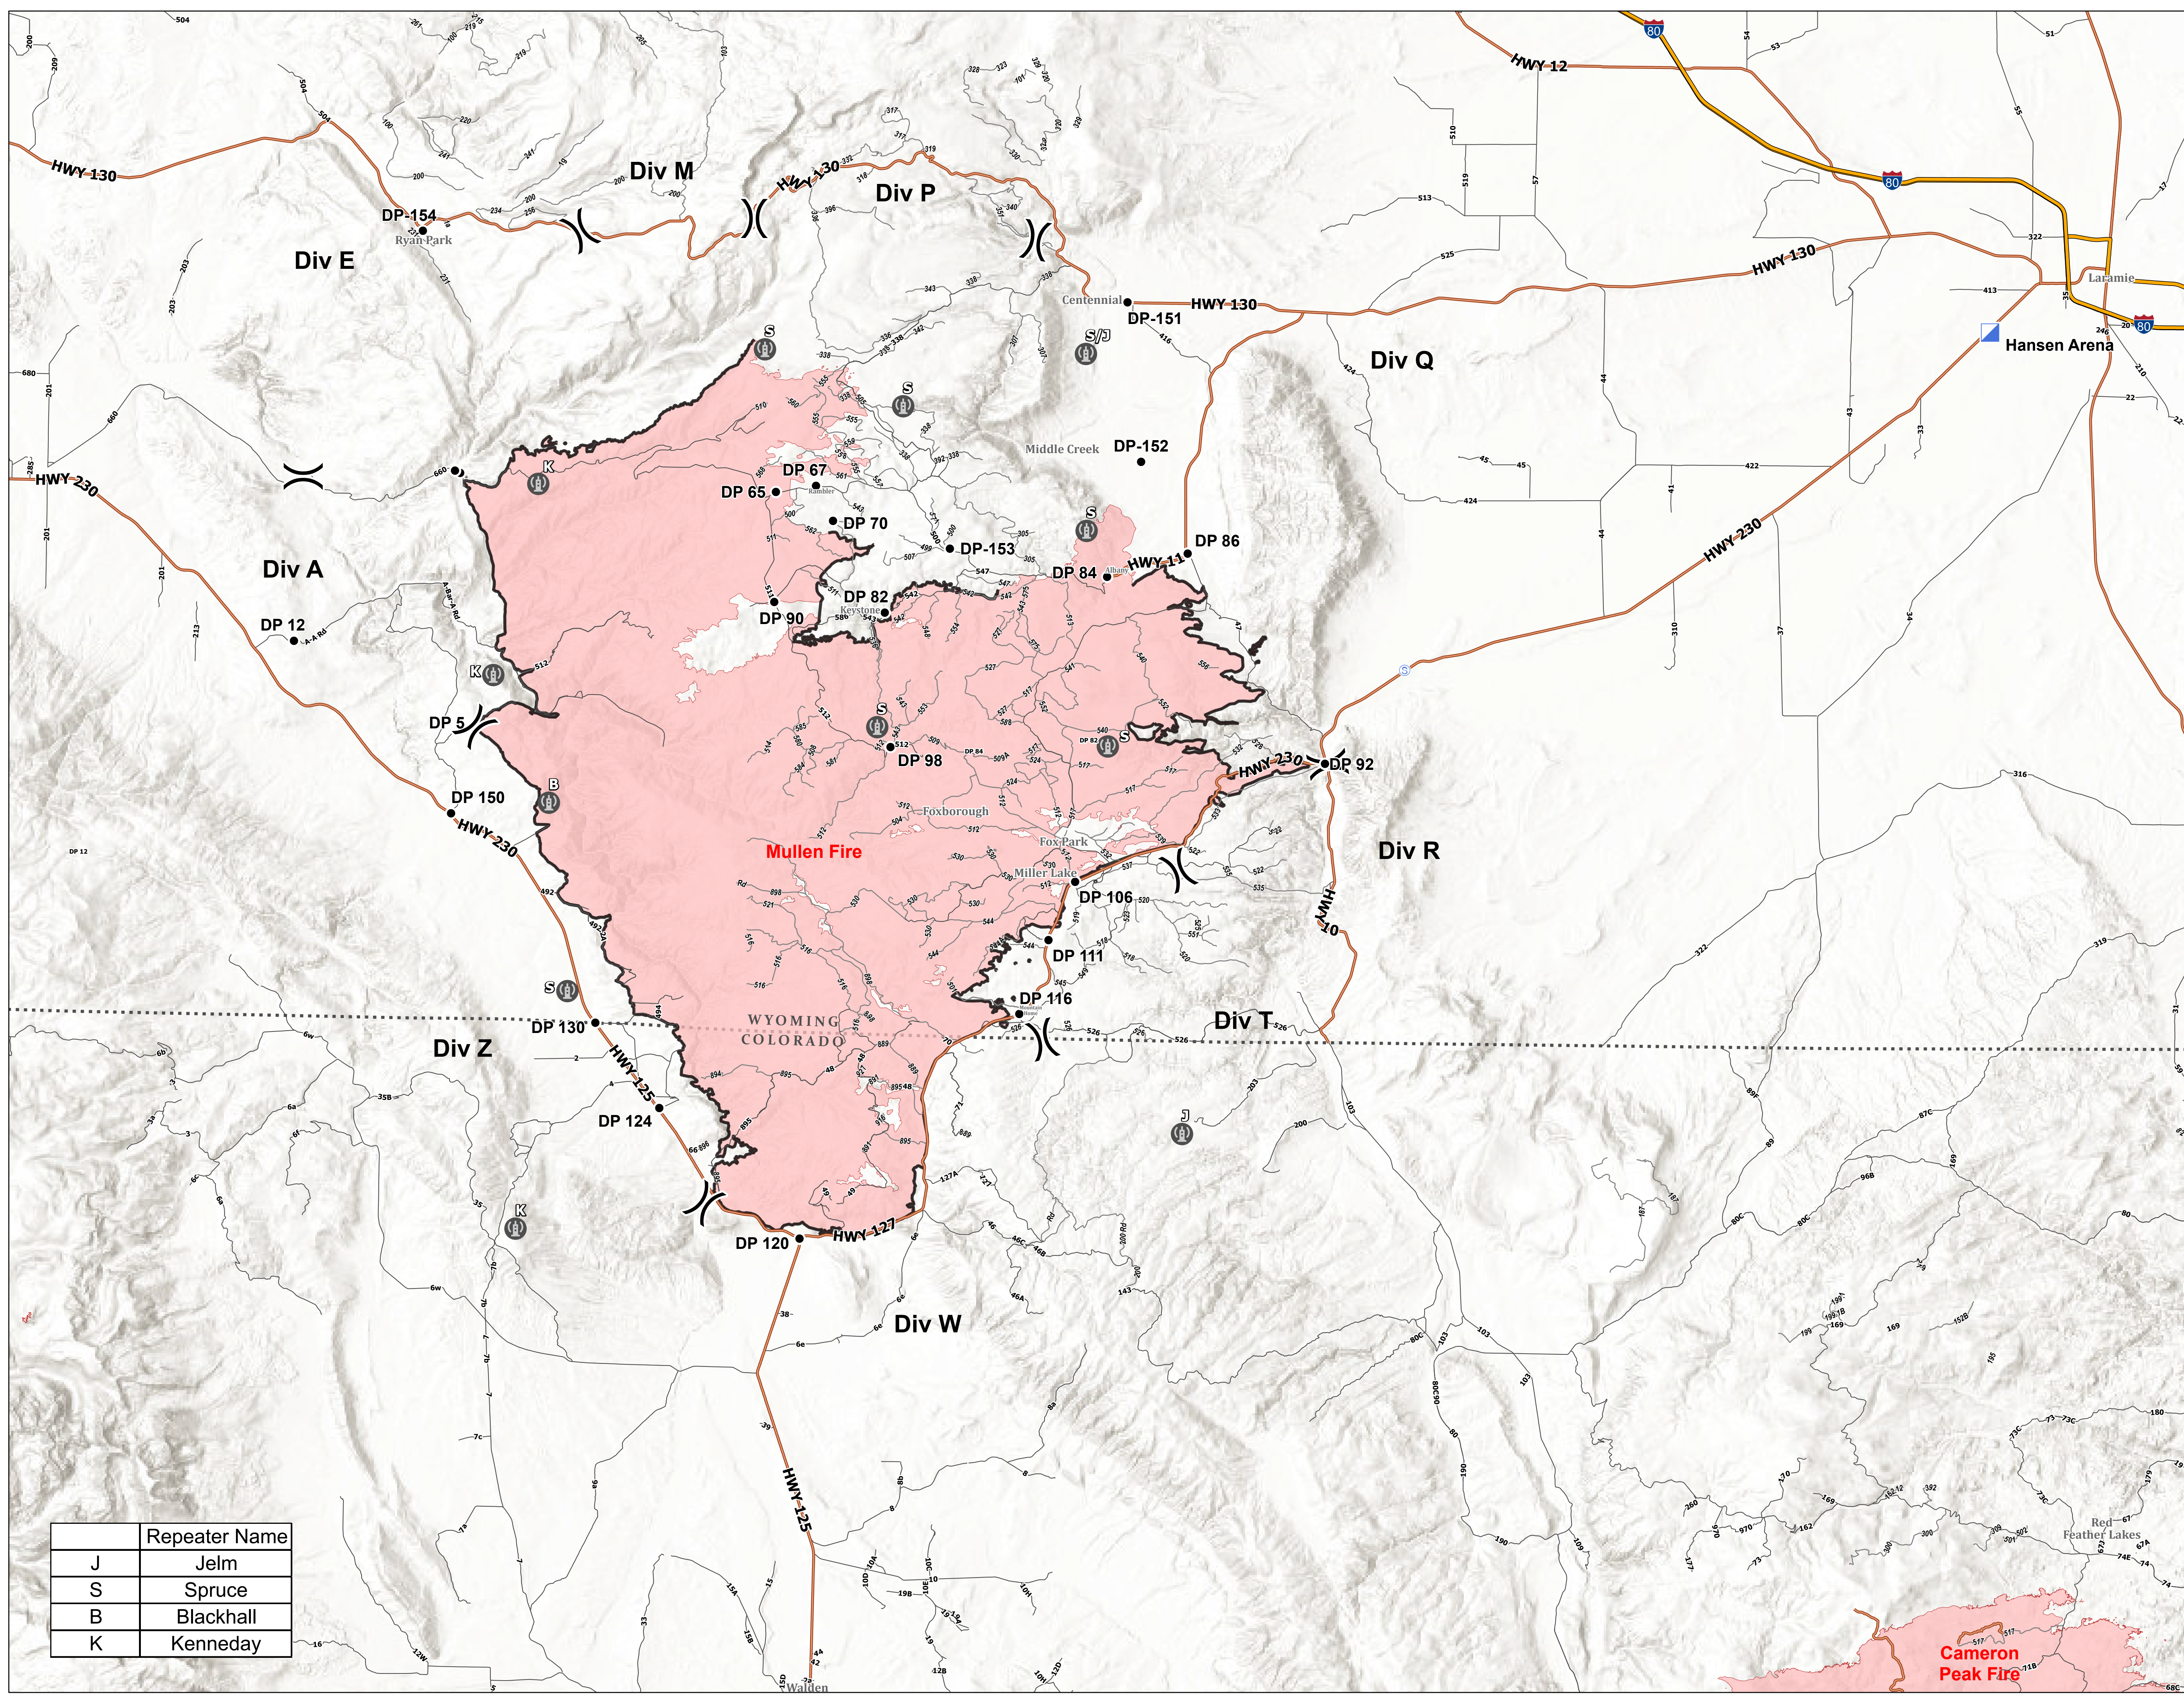

Transportation Mullen Fire

WY-MRF 200752

Current as of 10/24/2020

Not for Public Distribution

Appx 176,878 ac as of
2025 10/23/2020

- Repeater Coverage
- Drop Point
- Incident Command Post
- Division Break
- Interstate
- Highway
- County Roads
- Agency Roads
- Contained Line
- Wildfire Daily Fire Perimeter
- State Line
- Staging Area

Mullen Fire Maps

USFS Medicine Bow Map

USFS Routt Map

USFS AR North Map

	Repeater Name
J	Jelm
S	Spruce
B	Blackhall
K	Kenneday

0500 10/24/20
NAD83 UTM Zone 13N

Cameron Peak Fire