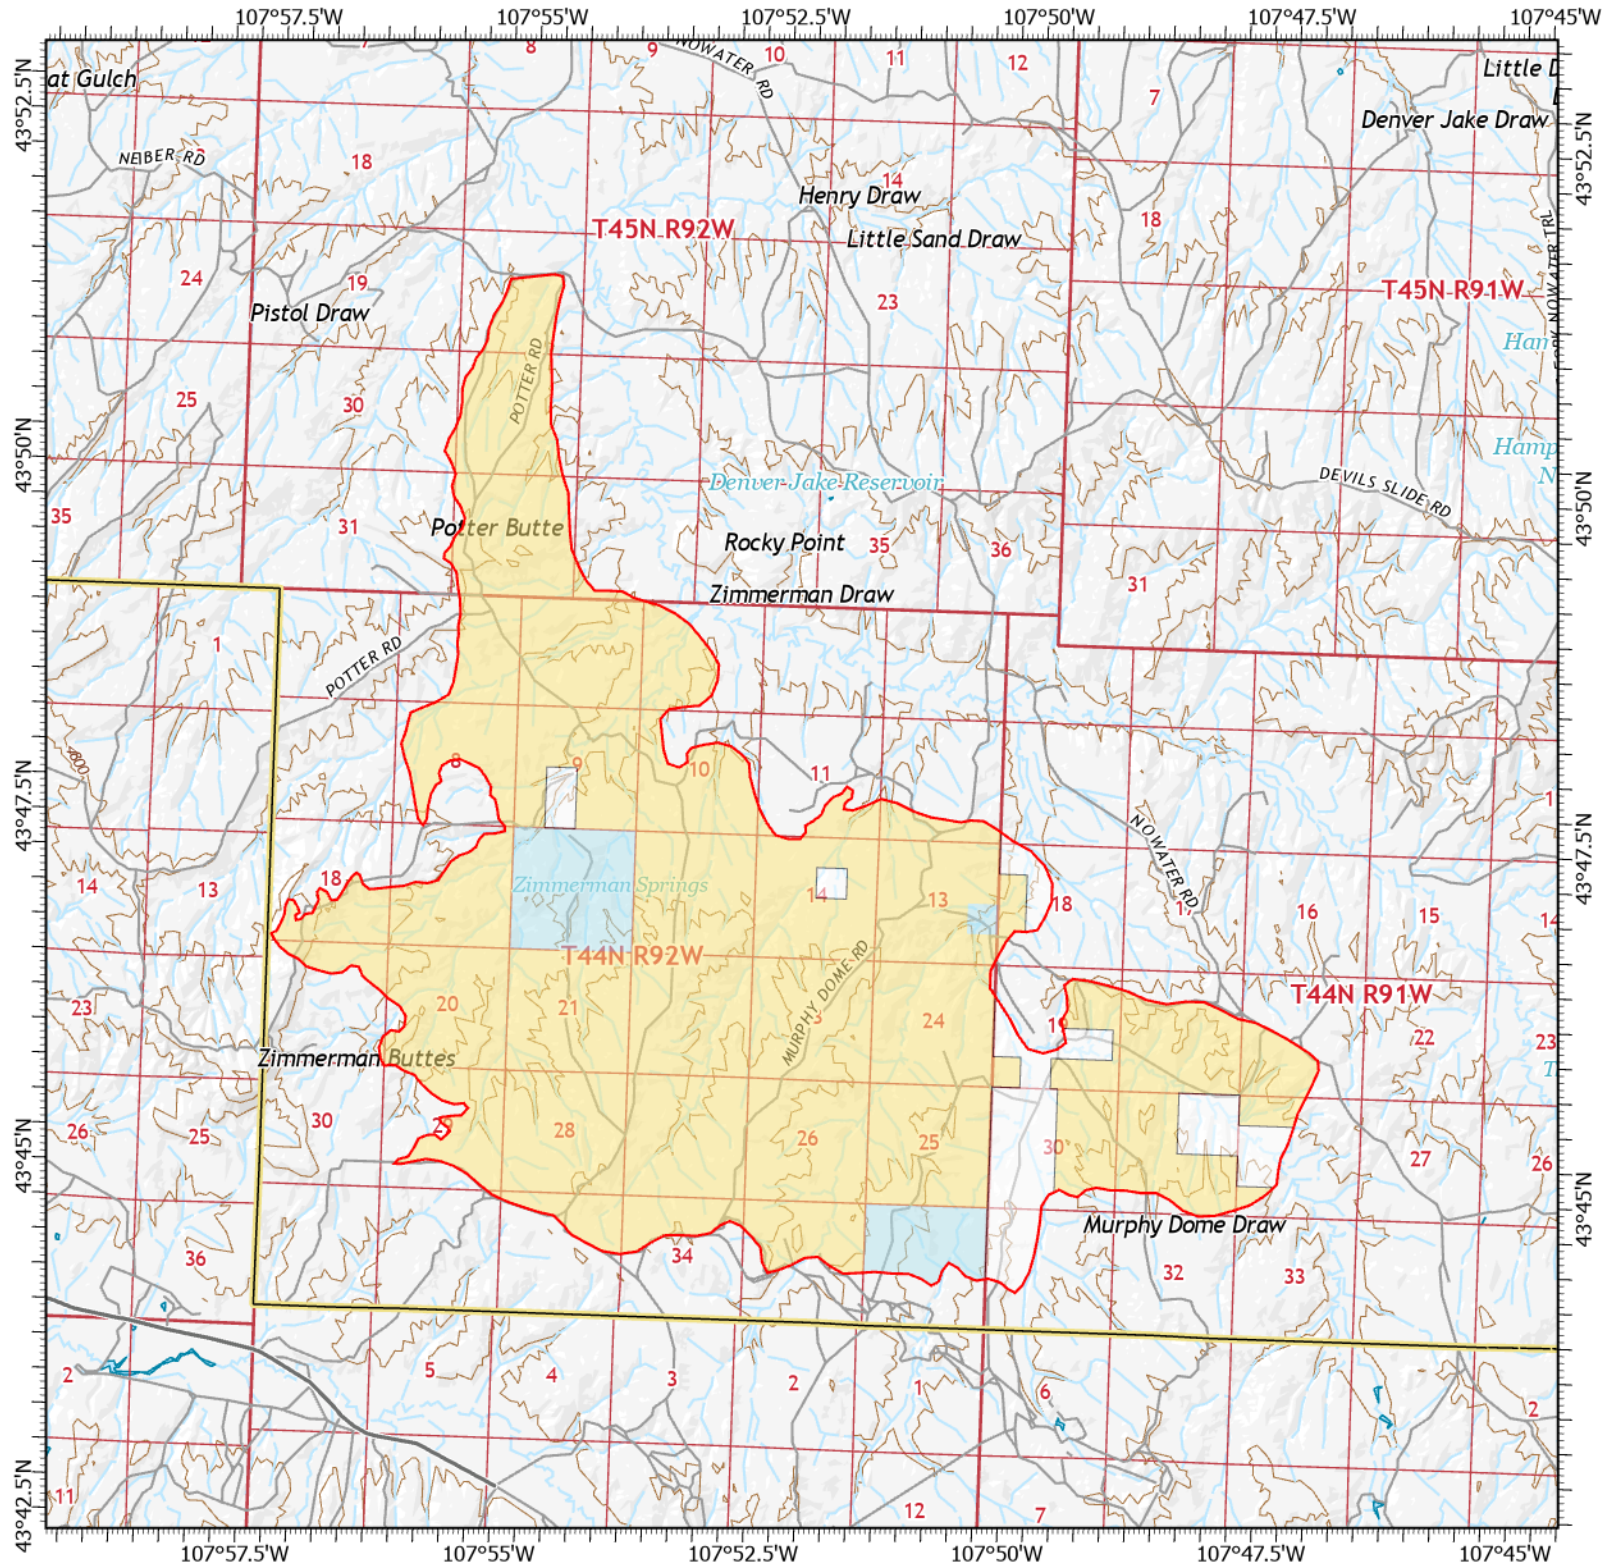

# Ownership

Neiber  
 WYWBD000321  
 Day Ops 7/17/2020

17,545 acres at 7/16/2020 18:00

Ownership	Acres
Bureau of Land Management (BLM)	15334.8
State	1040.9
Private	1169.8

- Wildfire Daily Fire Perimeter
- Bureau of Land Management (BLM)
- State
- Private

CMM  
 7/17/2020 1227  
 Acres from IR and GPS  
 North American 1983 Datum.