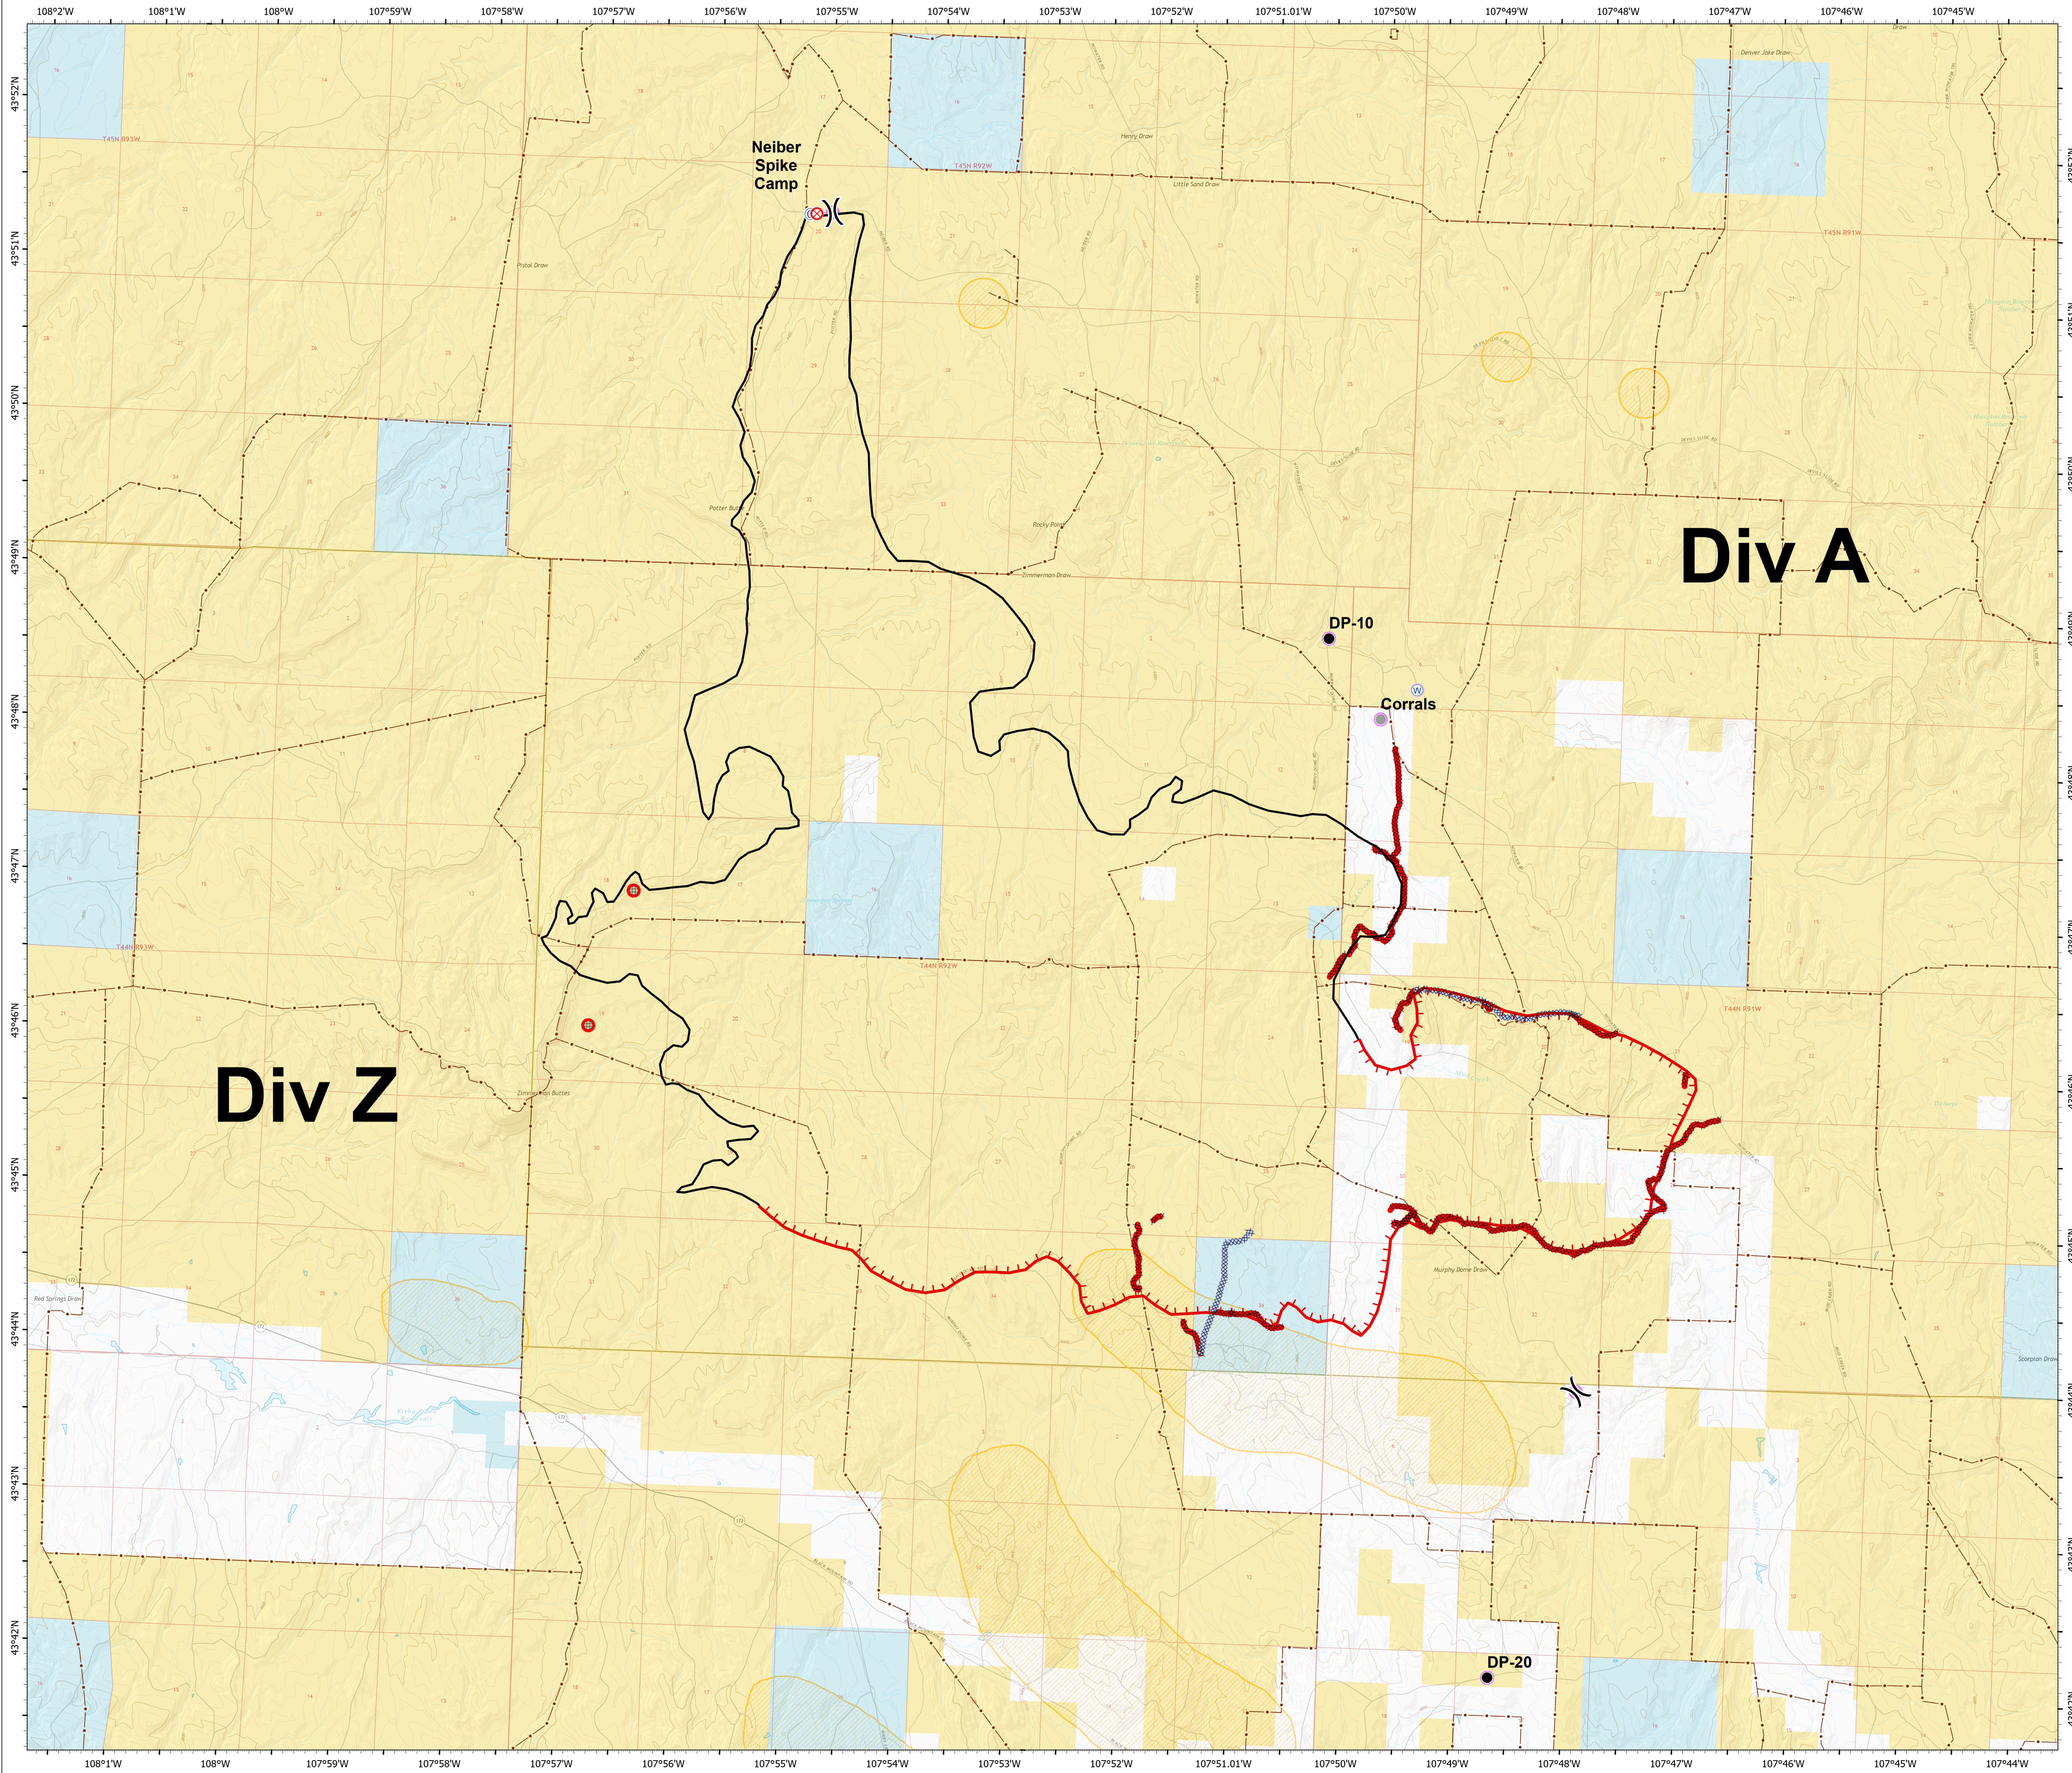

Suppression Repair

Neiber
WYWBD000321
Day Ops 7/18/2020
17,545 acres at 7/16/2020 18:00

- Camp
- Drop Point
- ⊗ Fence - Cut/Damaged
- ⊗ Fire Origin
- ⊗ Water Source
- ⊗ Other
- ⌋ Division Break
- ⌋ Uncontrolled Fire Edge
- ⌋ Contained Line
- ⌋ Completed Dozer Line
- ⌋ H2S Areas
- Bureau of Land Management (BLM)
- State
- Private
- ⌋ WFO_Fences
- Repair Needed
- Unknown
- In Use - Fire Management
- Repair Needed
- No Repair Needed

Div A

Div Z

Neiber
Spike
Camp

DP-10

Corrals

DP-20

CMM
7/17/2020 2149
Acres from IR and GPS
North American 1983 Datum. Lat/Long
Grid