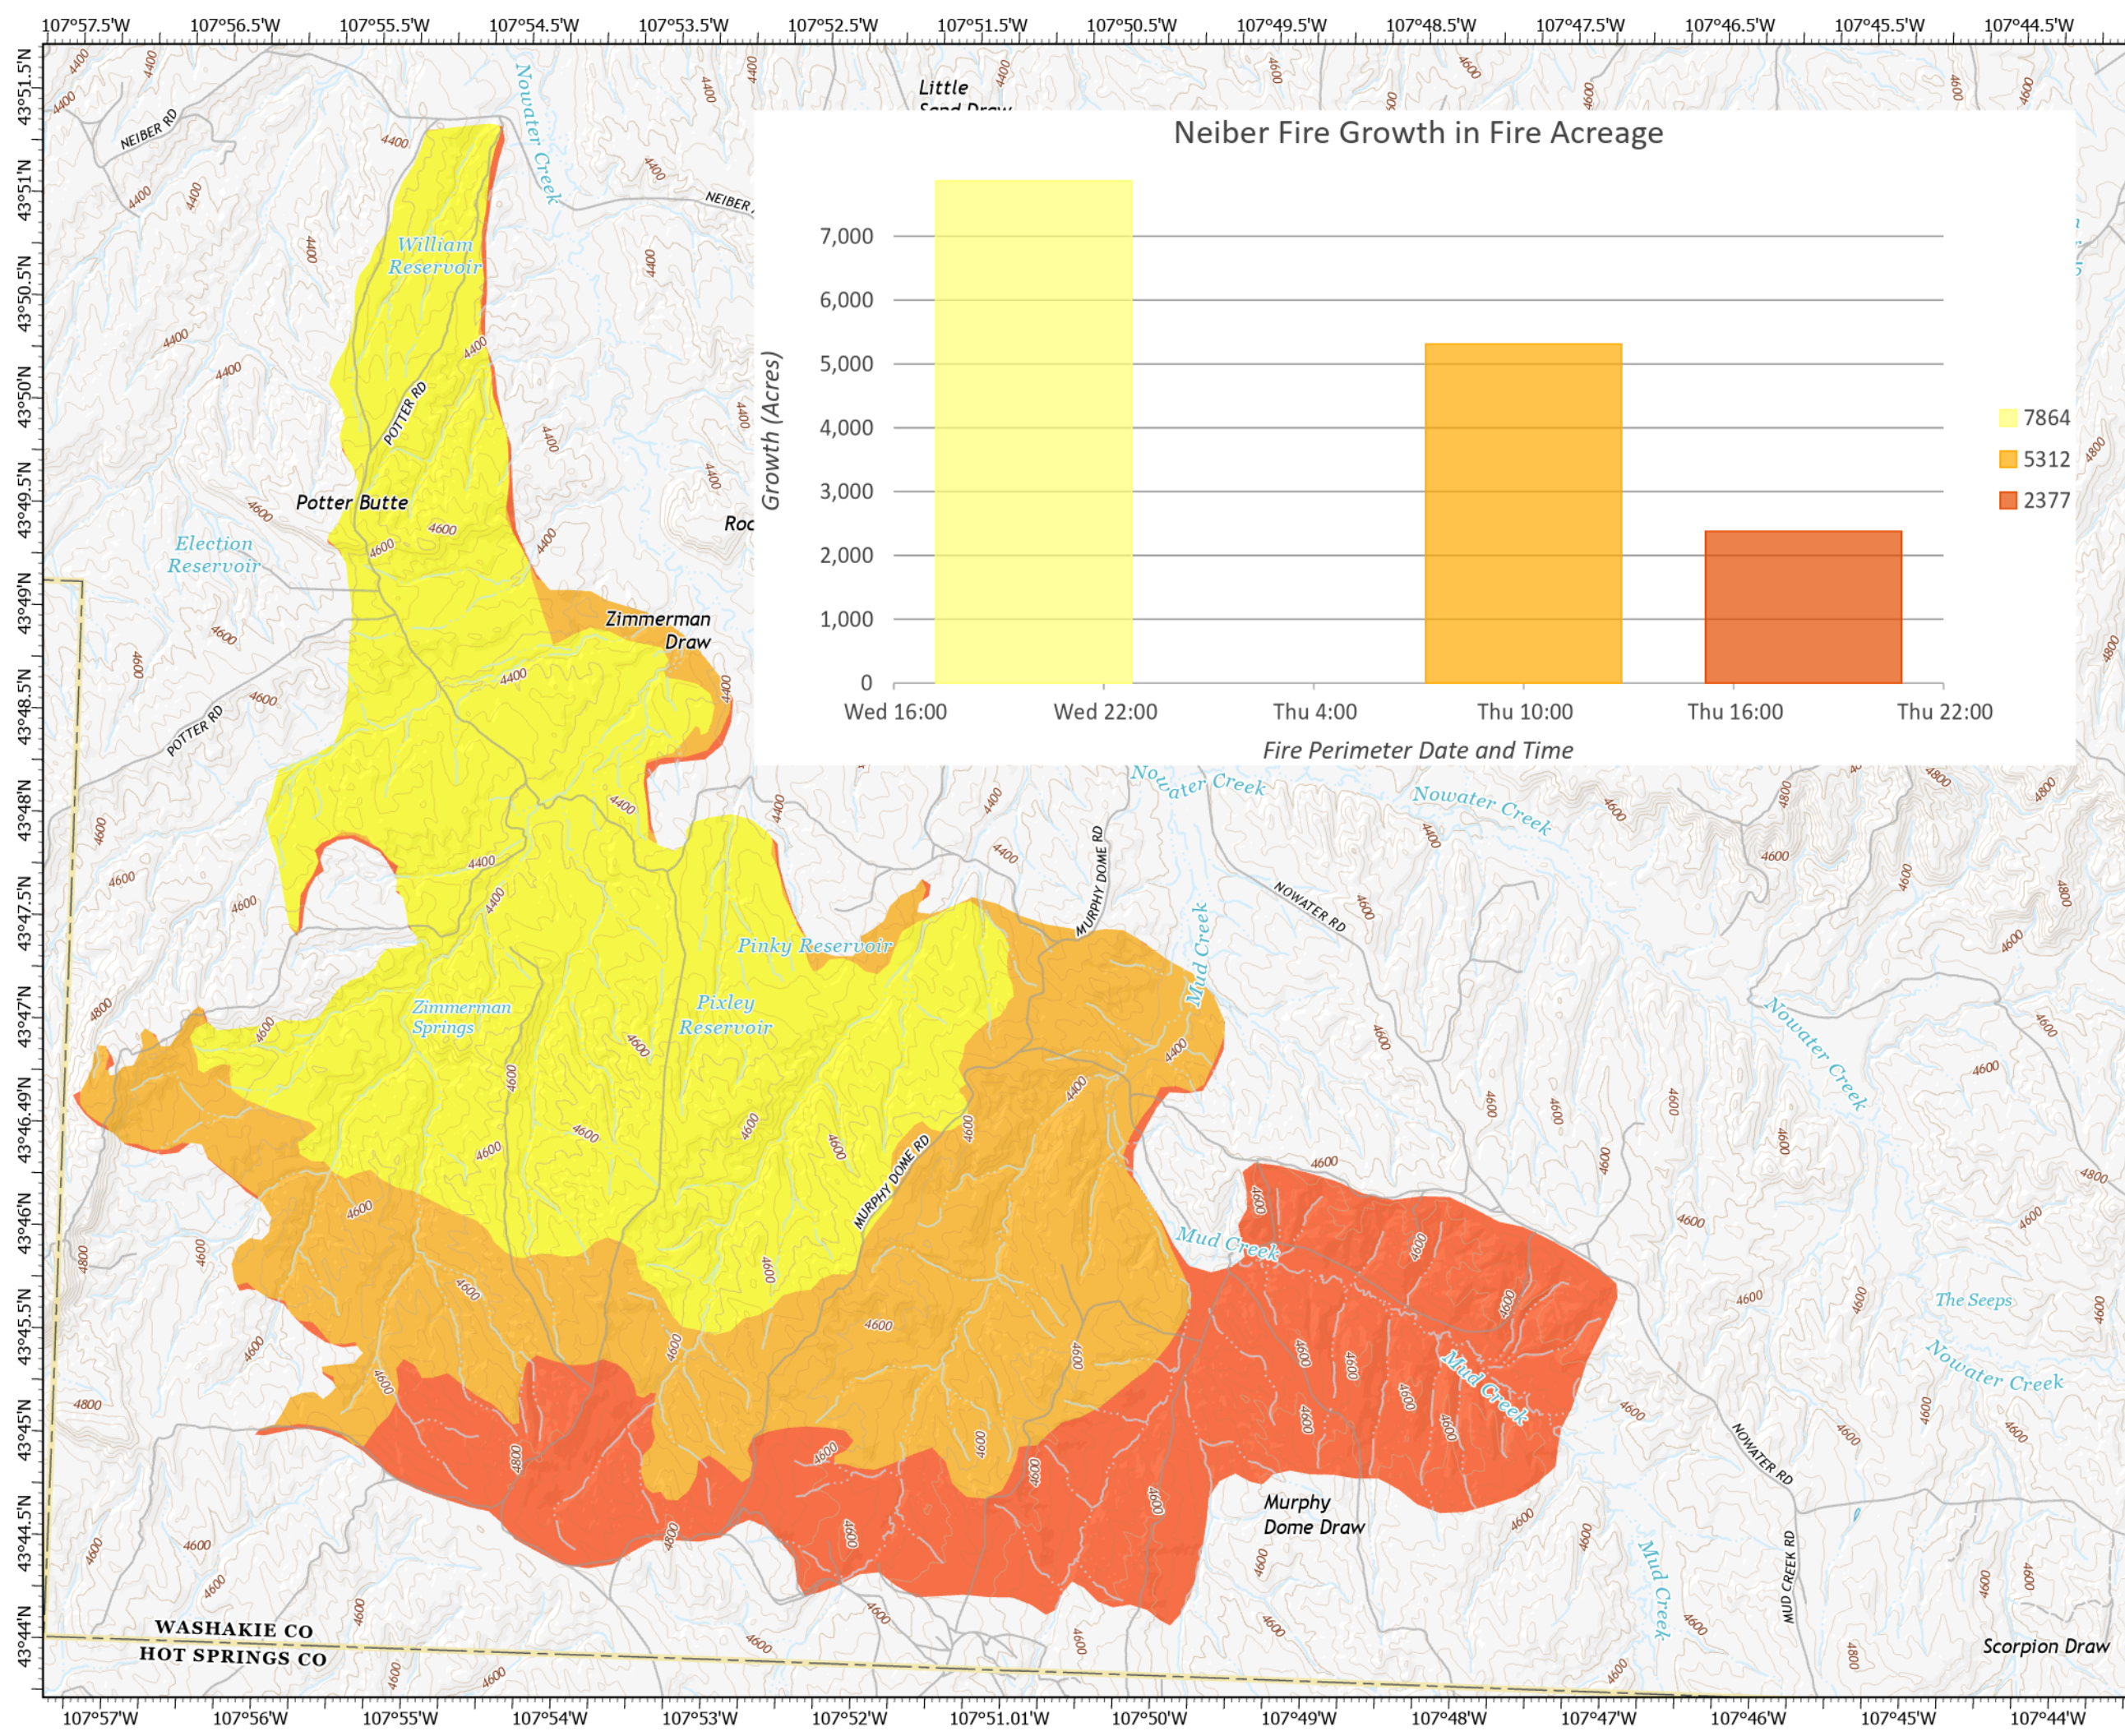

# Progression

Neiber  
WYWBD000321  
Day Ops 7/20/2020

17,545 acres at 7/16/2020 18:00

Progression Date	Acres	Acres Growth
7/15/2020 8:00:00 PM	7864.7	7864.7
7/16/2020 10:00:00 AM	13177.6	5312.8
7/16/2020 6:00:00 PM	17544.9	2377.3

- 7/15/2020 8:00:00 PM
- 7/16/2020 10:00:00 AM
- 7/16/2020 6:00:00 PM

- TNM Derived Names
- State or Territory
- County or Equivalent
- Local Connector
- Local Road
- 4WD
- Perennial Lake

Tessa Grasel  
7/20/2020 1547  
Acres from IR and GPS  
North American 1983 Datum.

Neiber Fire Growth in Fire Acreage

WASHAKIE CO  
HOT SPRINGS CO

Scorpion Draw