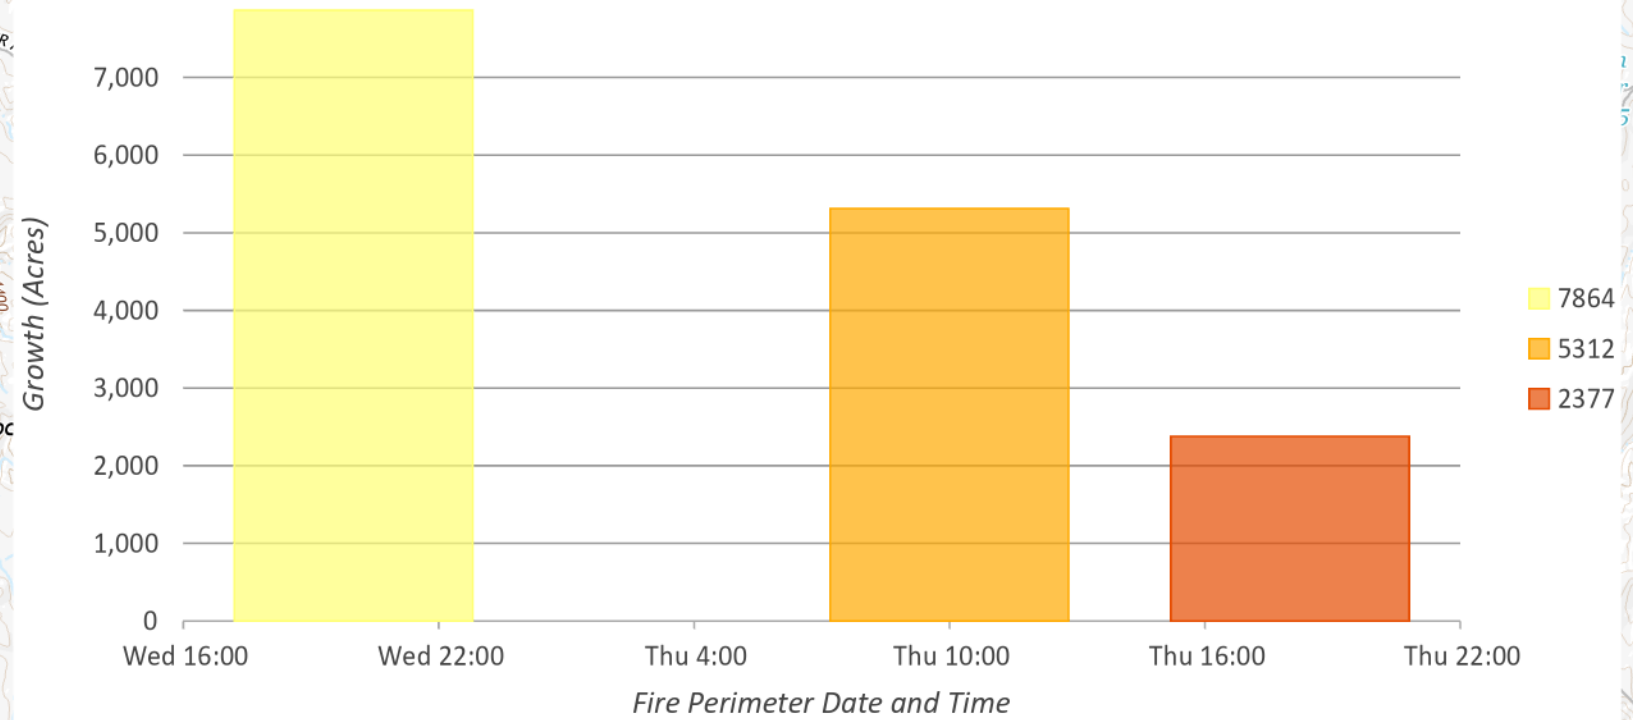

Neiber Fire Growth in Fire Acreage

WASHAKIE CO
HOT SPRINGS CO

Scorpion Draw