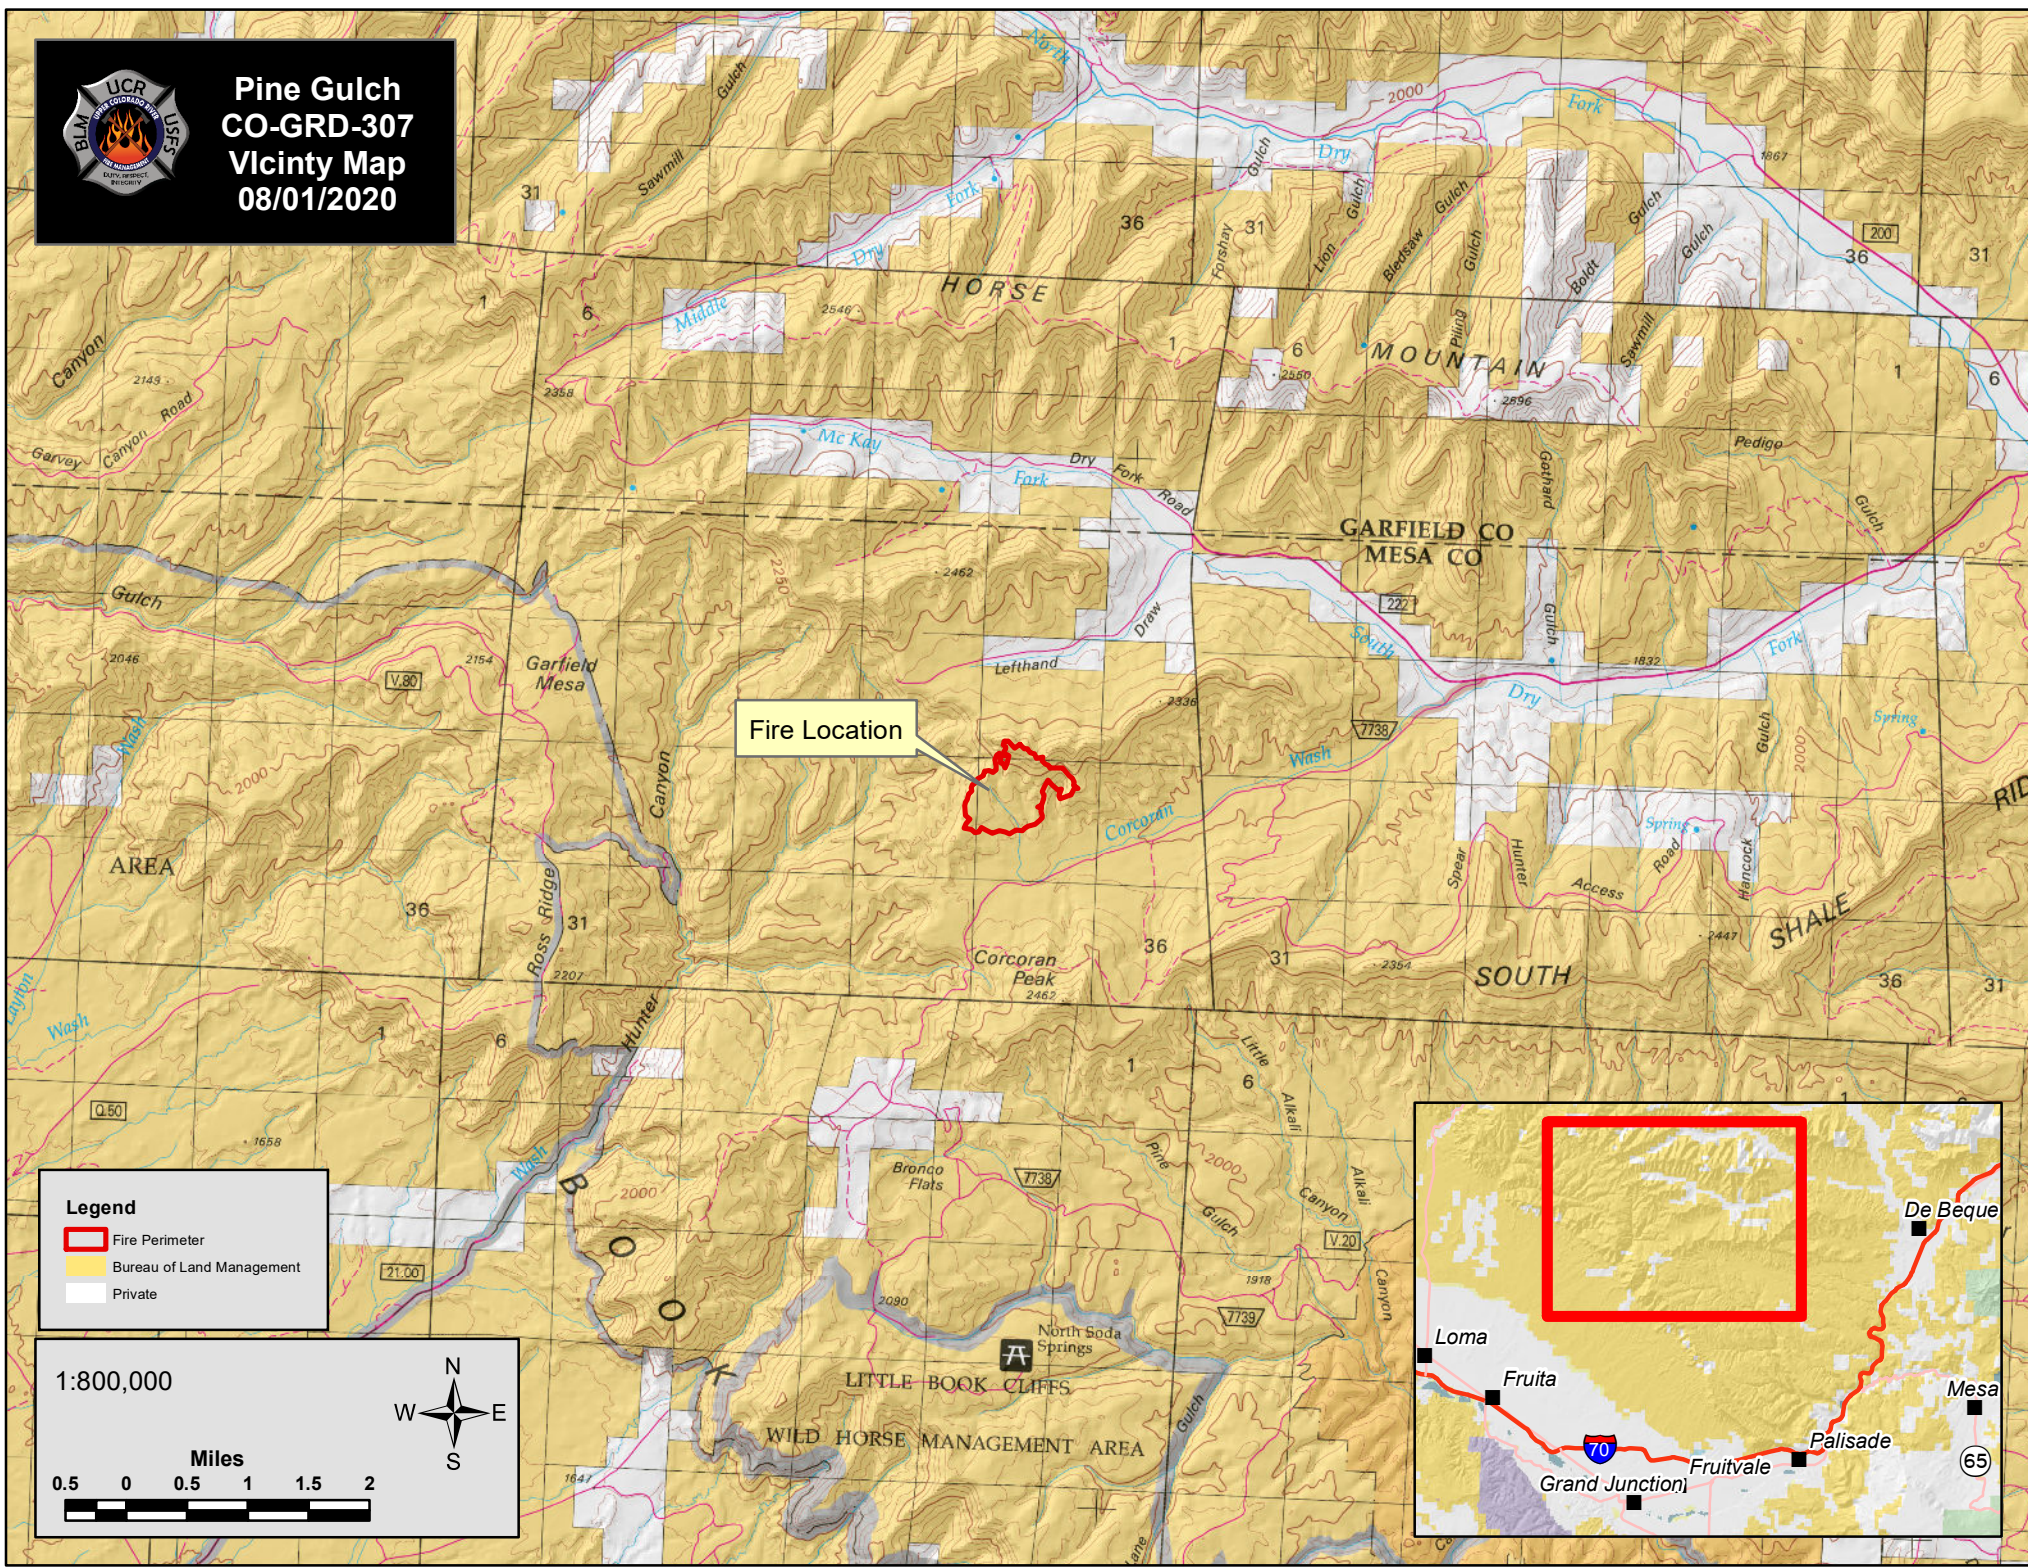

**Pine Gulch
CO-GRD-307
Vicinity Map
08/01/2020**

Fire Location

Legend

- Fire Perimeter
- Bureau of Land Management
- Private

1:800,000

Miles

0.5 0 0.5 1 1.5 2