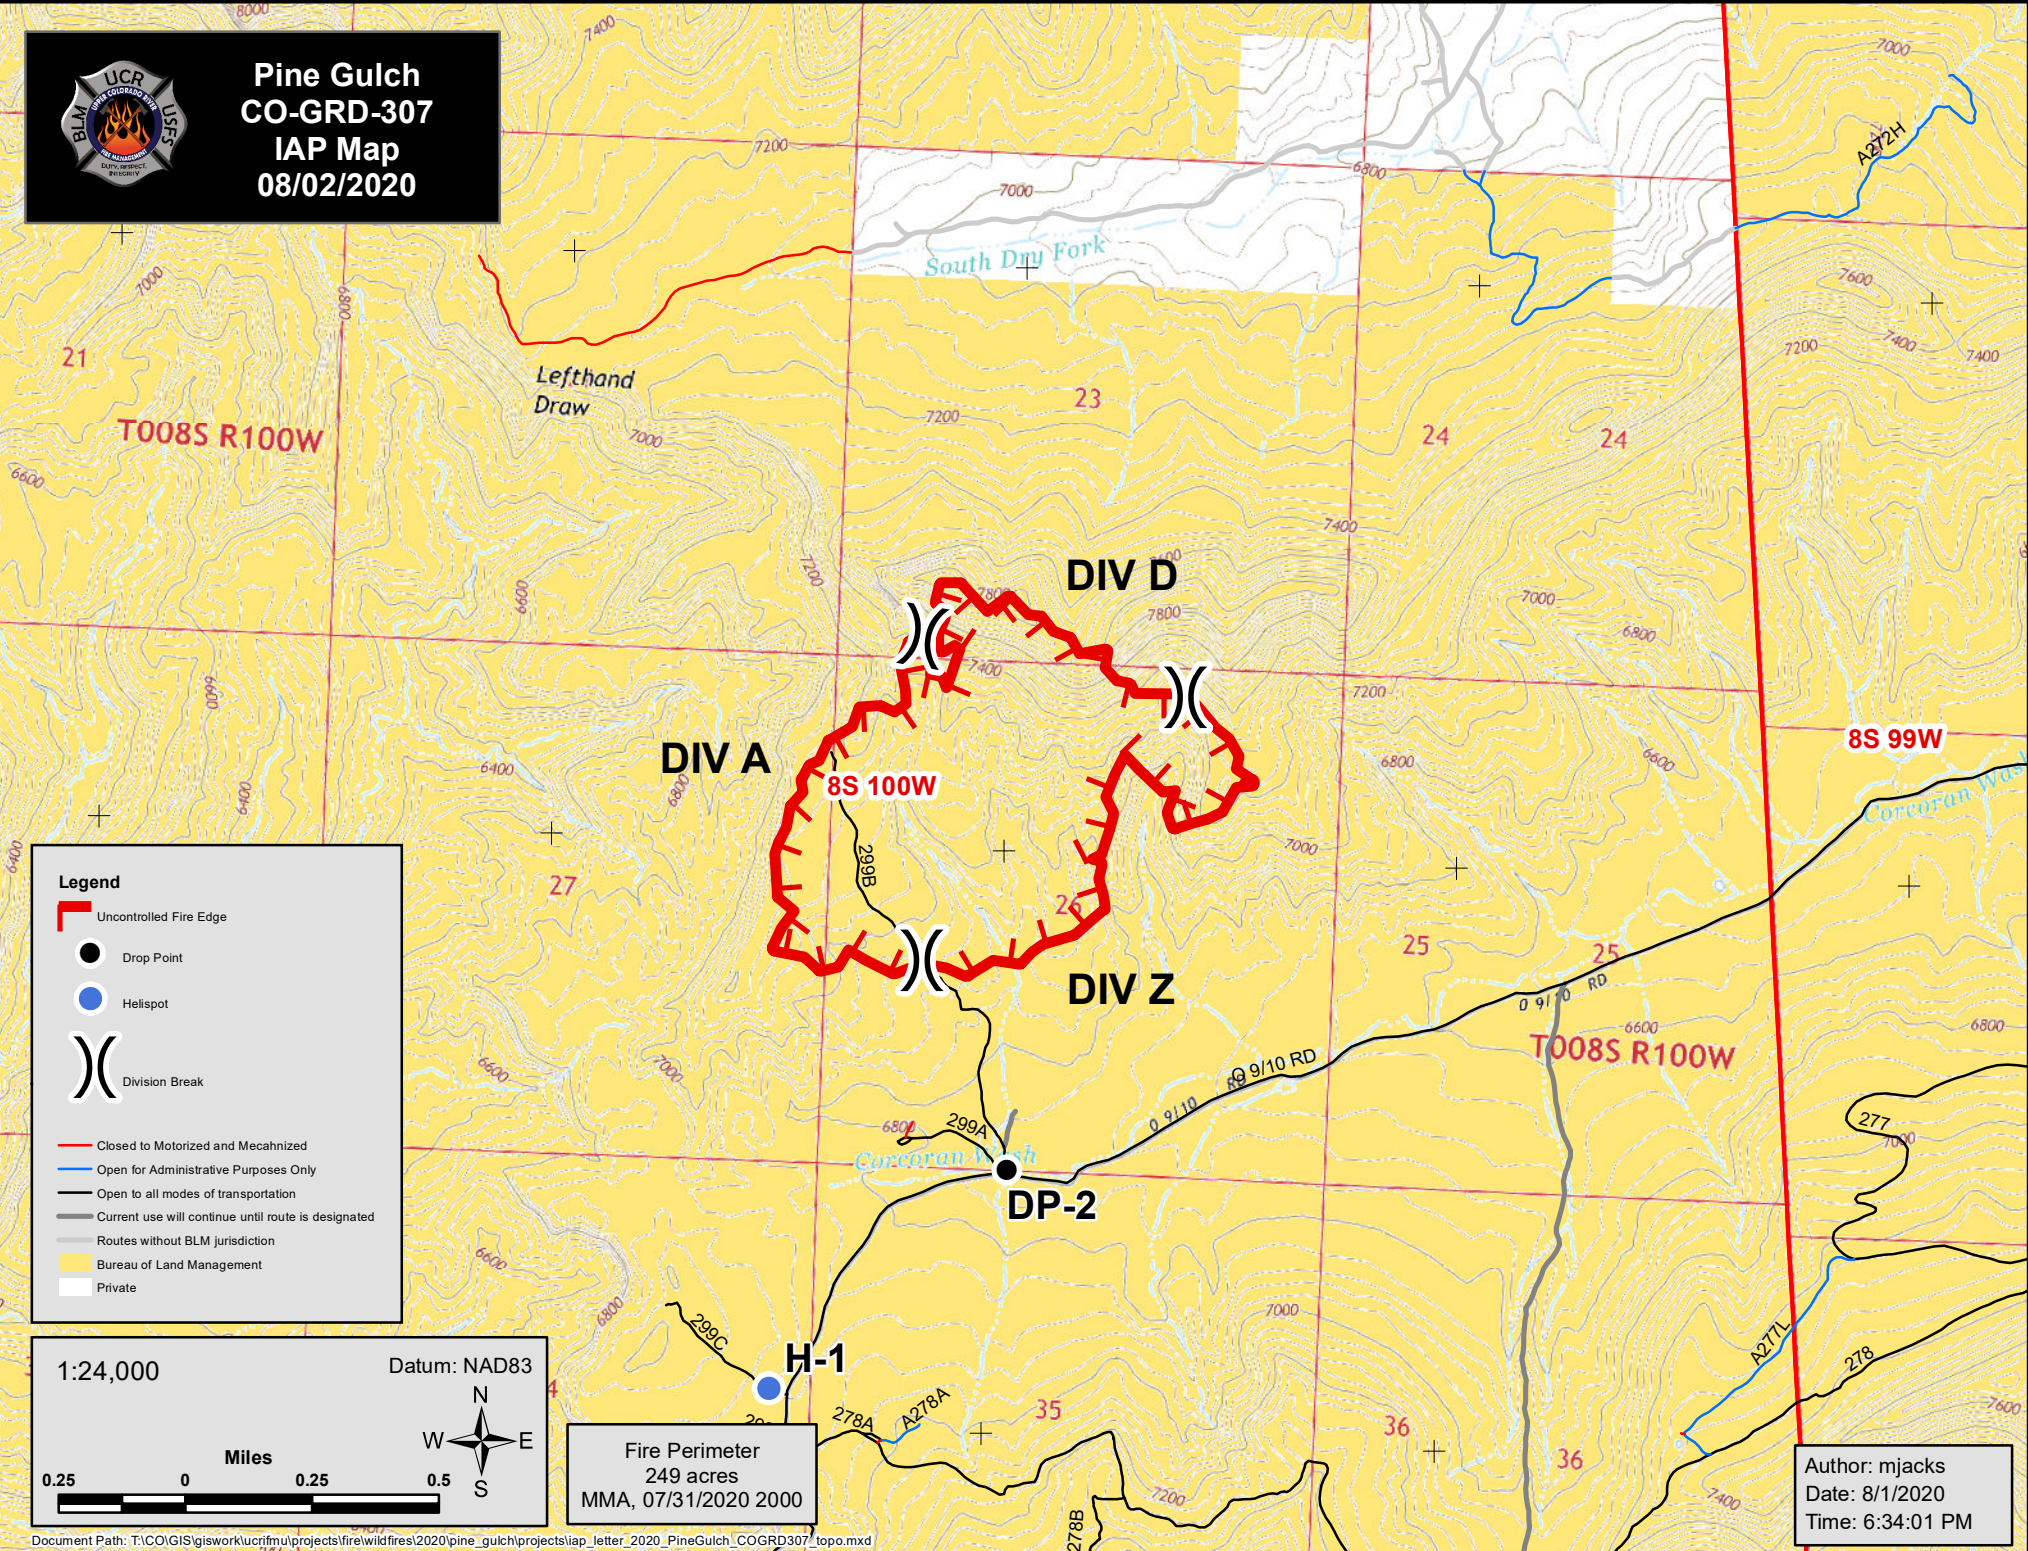

**Pine Gulch  
CO-GRD-307  
IAP Map  
08/02/2020**

**Legend**

- Uncontrolled Fire Edge
- Drop Point
- Helispot
- Division Break
- Closed to Motorized and Mecahnized
- Open for Administrative Purposes Only
- Open to all modes of transportation
- Current use will continue until route is designated
- Routes without BLM jurisdiction
- Bureau of Land Management
- Private

1:24,000

Datum: NAD83

0.25 0 0.25 0.5 Miles

**Fire Perimeter**  
249 acres  
MMA, 07/31/2020 2000

Author: mjacks  
Date: 8/1/2020  
Time: 6:34:01 PM