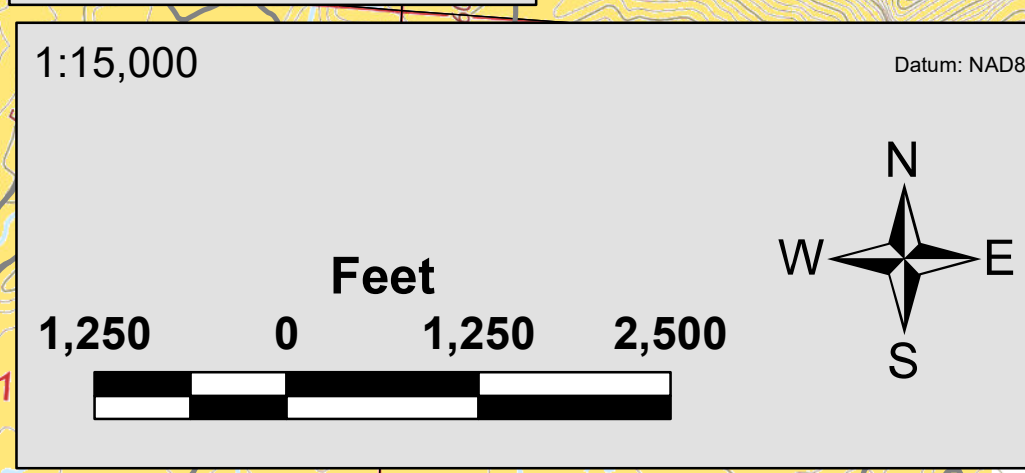

Pine Gulch CO-GRD-307 Situation Map 08/02/2020

Fire Perimeter
249 acres
MMA, 07/31/2020 2000

Legend

- Drop Point
- Helispot
- ⌋ Division Break
- ▬ Uncontrolled Fire Edge
- Structures
- ▬ Closed to Motorized and Mecahnized
- ▬ Open for Administrative Purposes Only
- ▬ Open to all modes of transportation
- ⋯ Open to Motorcycles, Bikes, Hikers, and Equestrians
- ▬ Open to Bikes, Hikers, and Equestrians
- ▬ Current use will continue until route is designated
- ▬ Routes without BLM jurisdiction
- ▭ Township & Range
- ▭ First Division (Sections)
- ▭ Bureau of Land Management
- ▭ Private