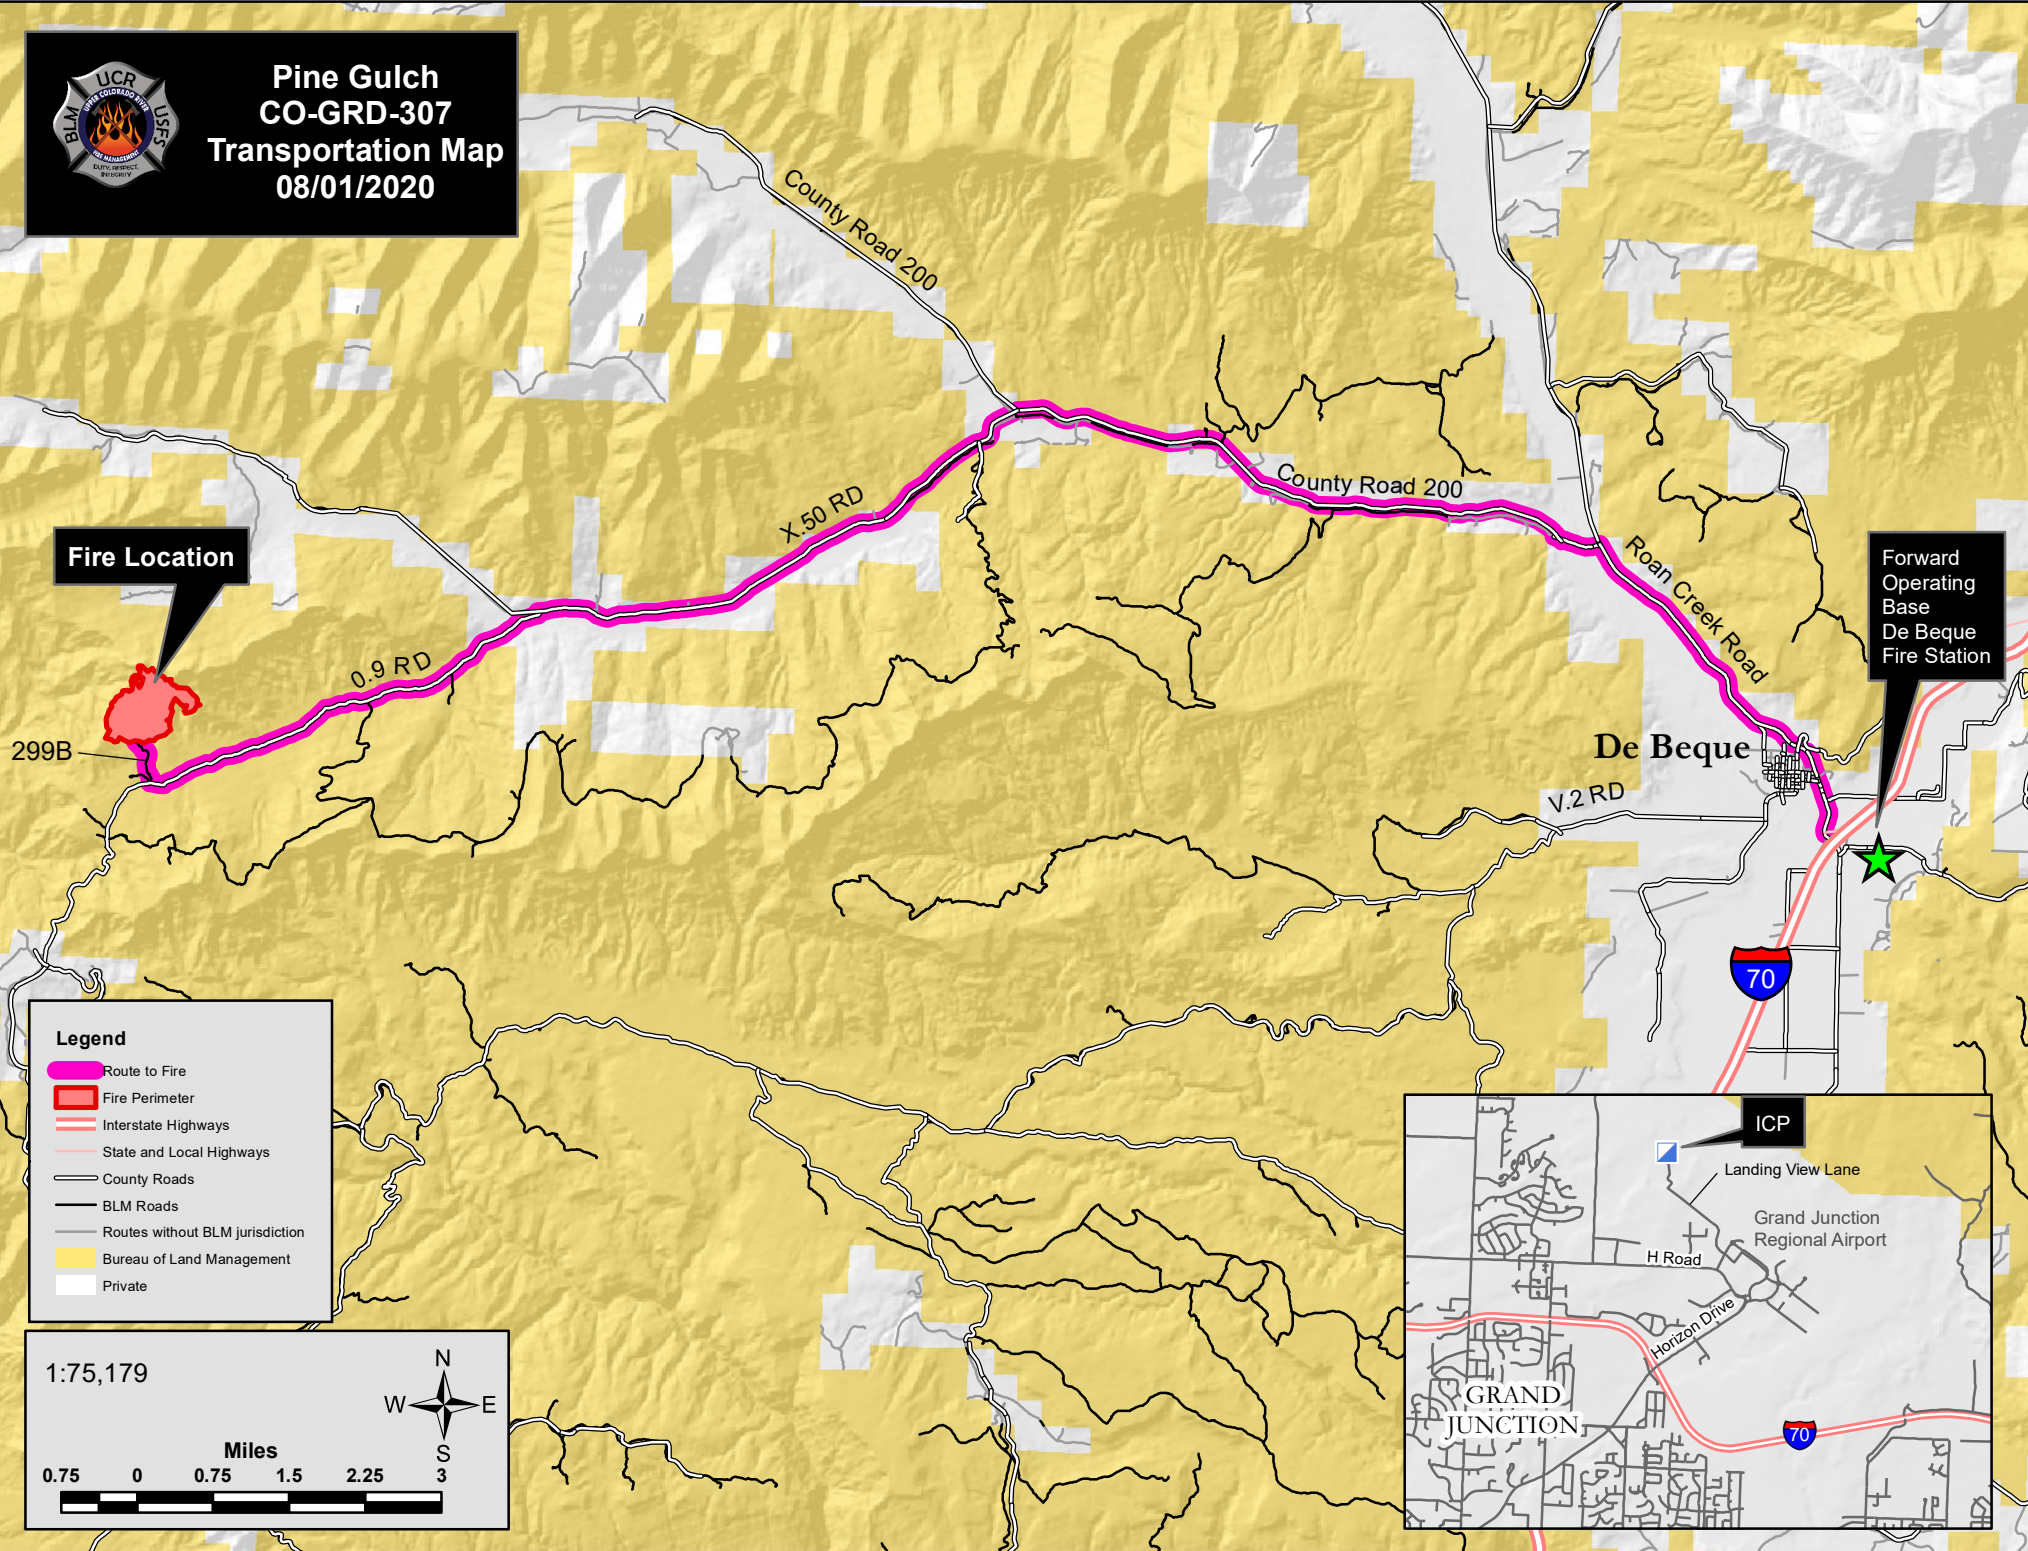

**Pine Gulch
CO-GRD-307
Transportation Map
08/01/2020**

Fire Location

**Forward
Operating
Base
De Beque
Fire Station**

Legend

- Route to Fire
- Fire Perimeter
- Interstate Highways
- State and Local Highways
- County Roads
- BLM Roads
- Routes without BLM jurisdiction
- Bureau of Land Management
- Private

1:75,179