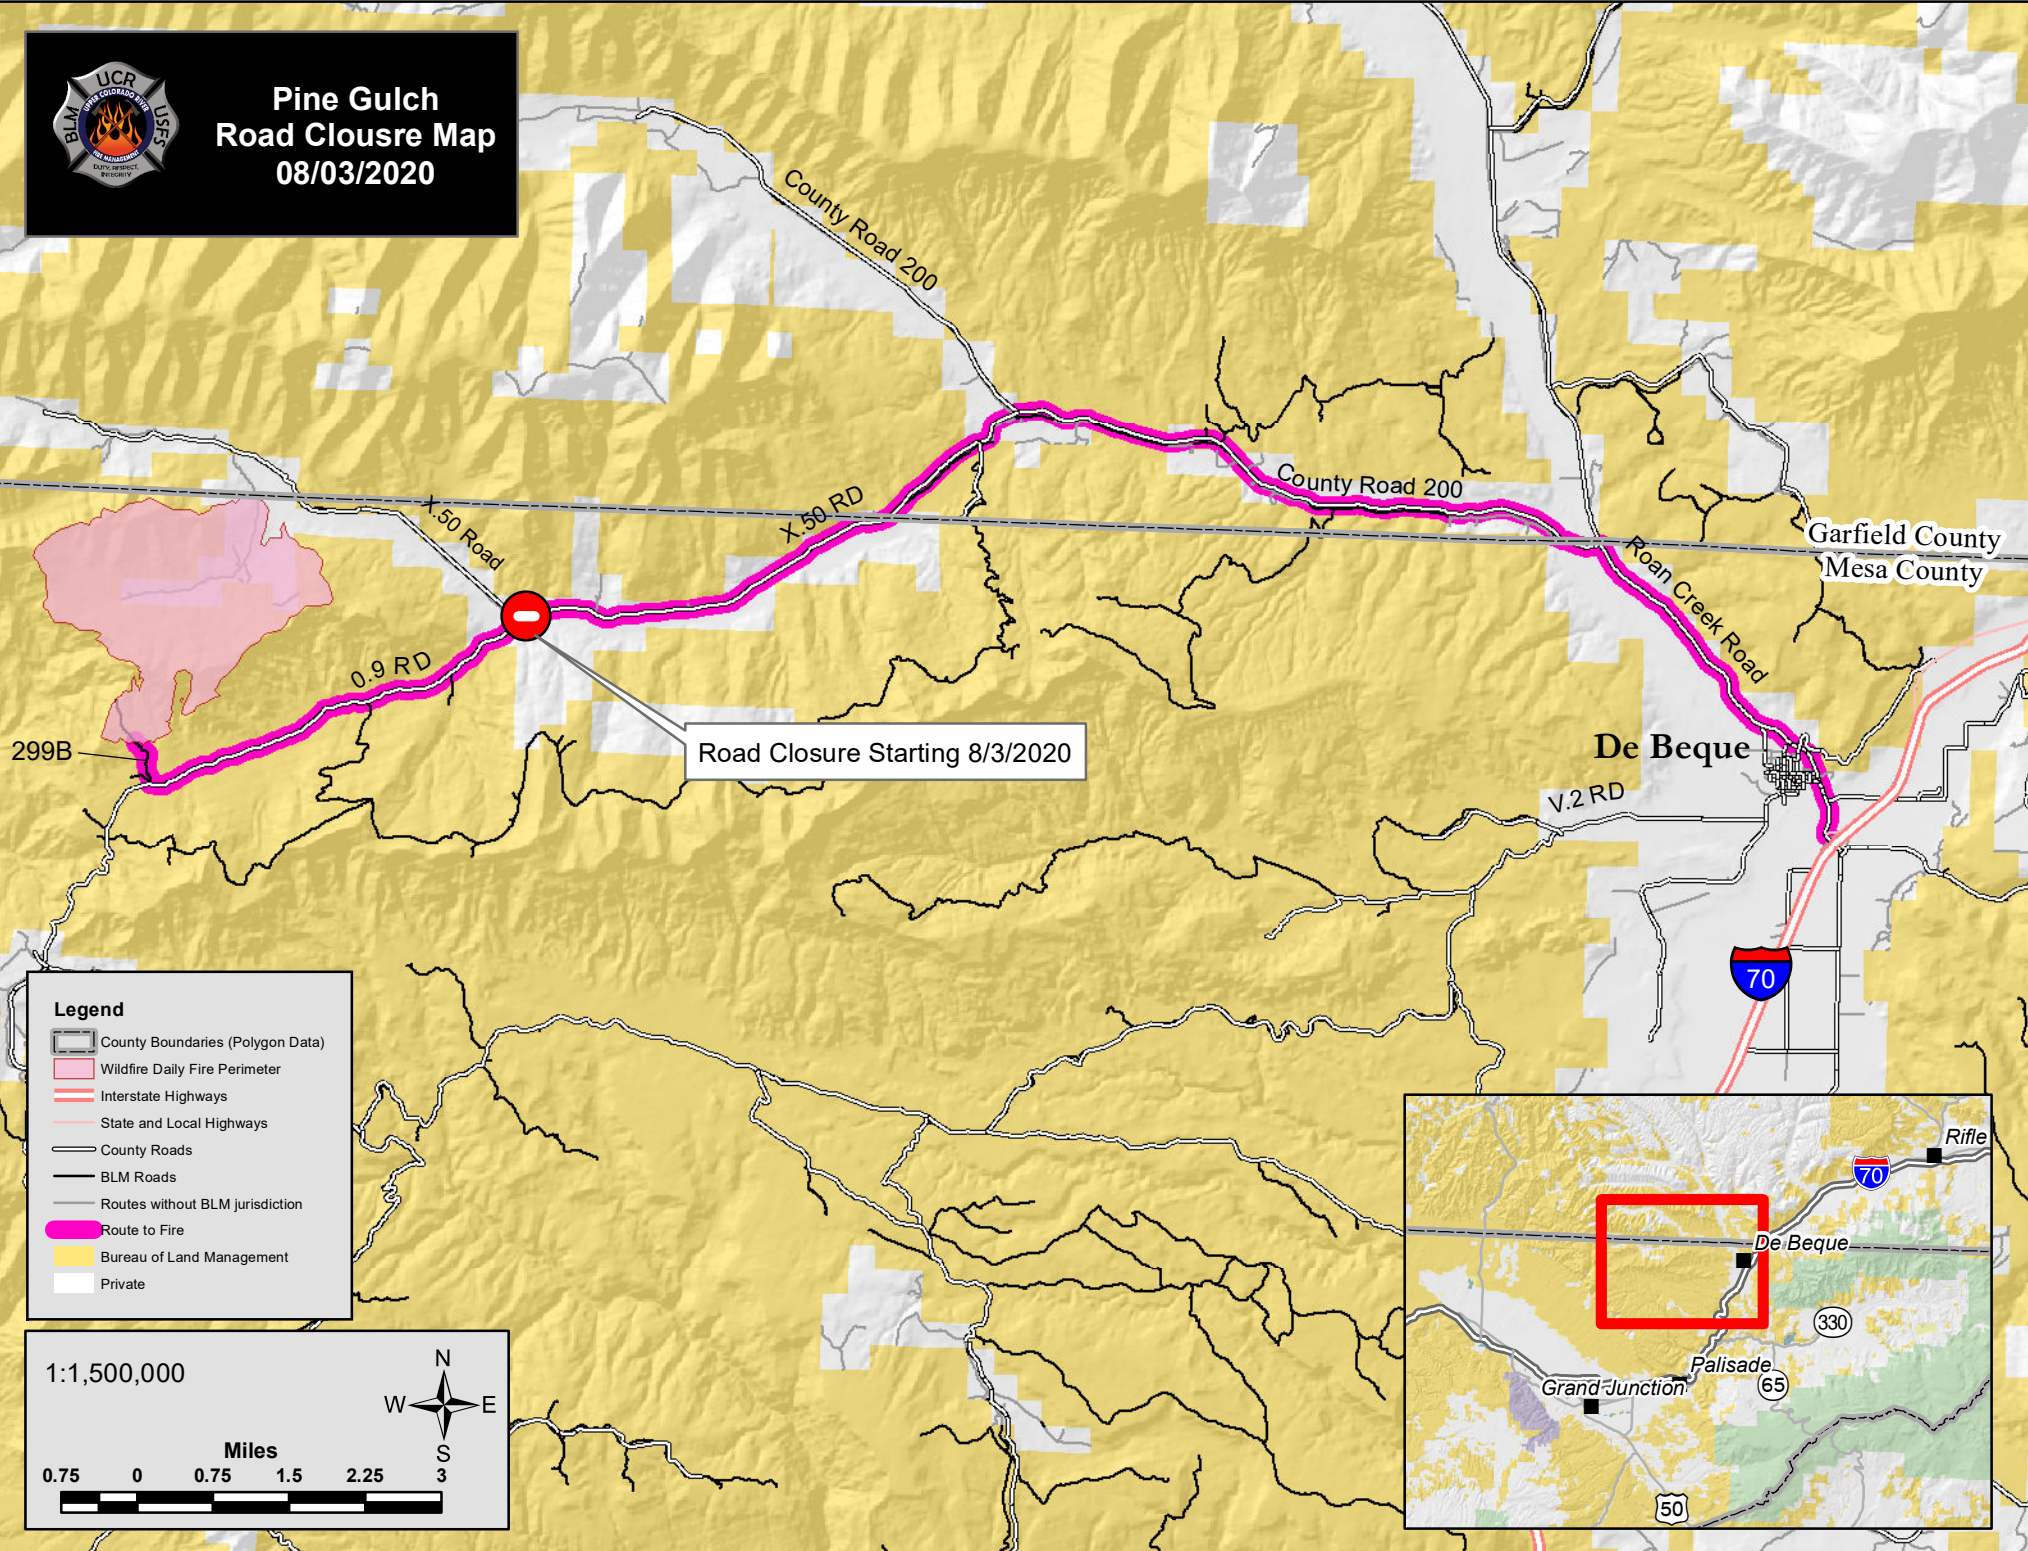

**Pine Gulch
Road Closure Map
08/03/2020**

Legend

- County Boundaries (Polygon Data)
- Wildfire Daily Fire Perimeter
- Interstate Highways
- State and Local Highways
- County Roads
- BLM Roads
- Routes without BLM jurisdiction
- Route to Fire
- Bureau of Land Management
- Private

1:1,500,000

Miles

0.75 0 0.75 1.5 2.25 3

A north arrow is located to the right of the scale bar. The scale bar is marked in miles from 0 to 3, with intermediate marks at 0.75 and 1.5.