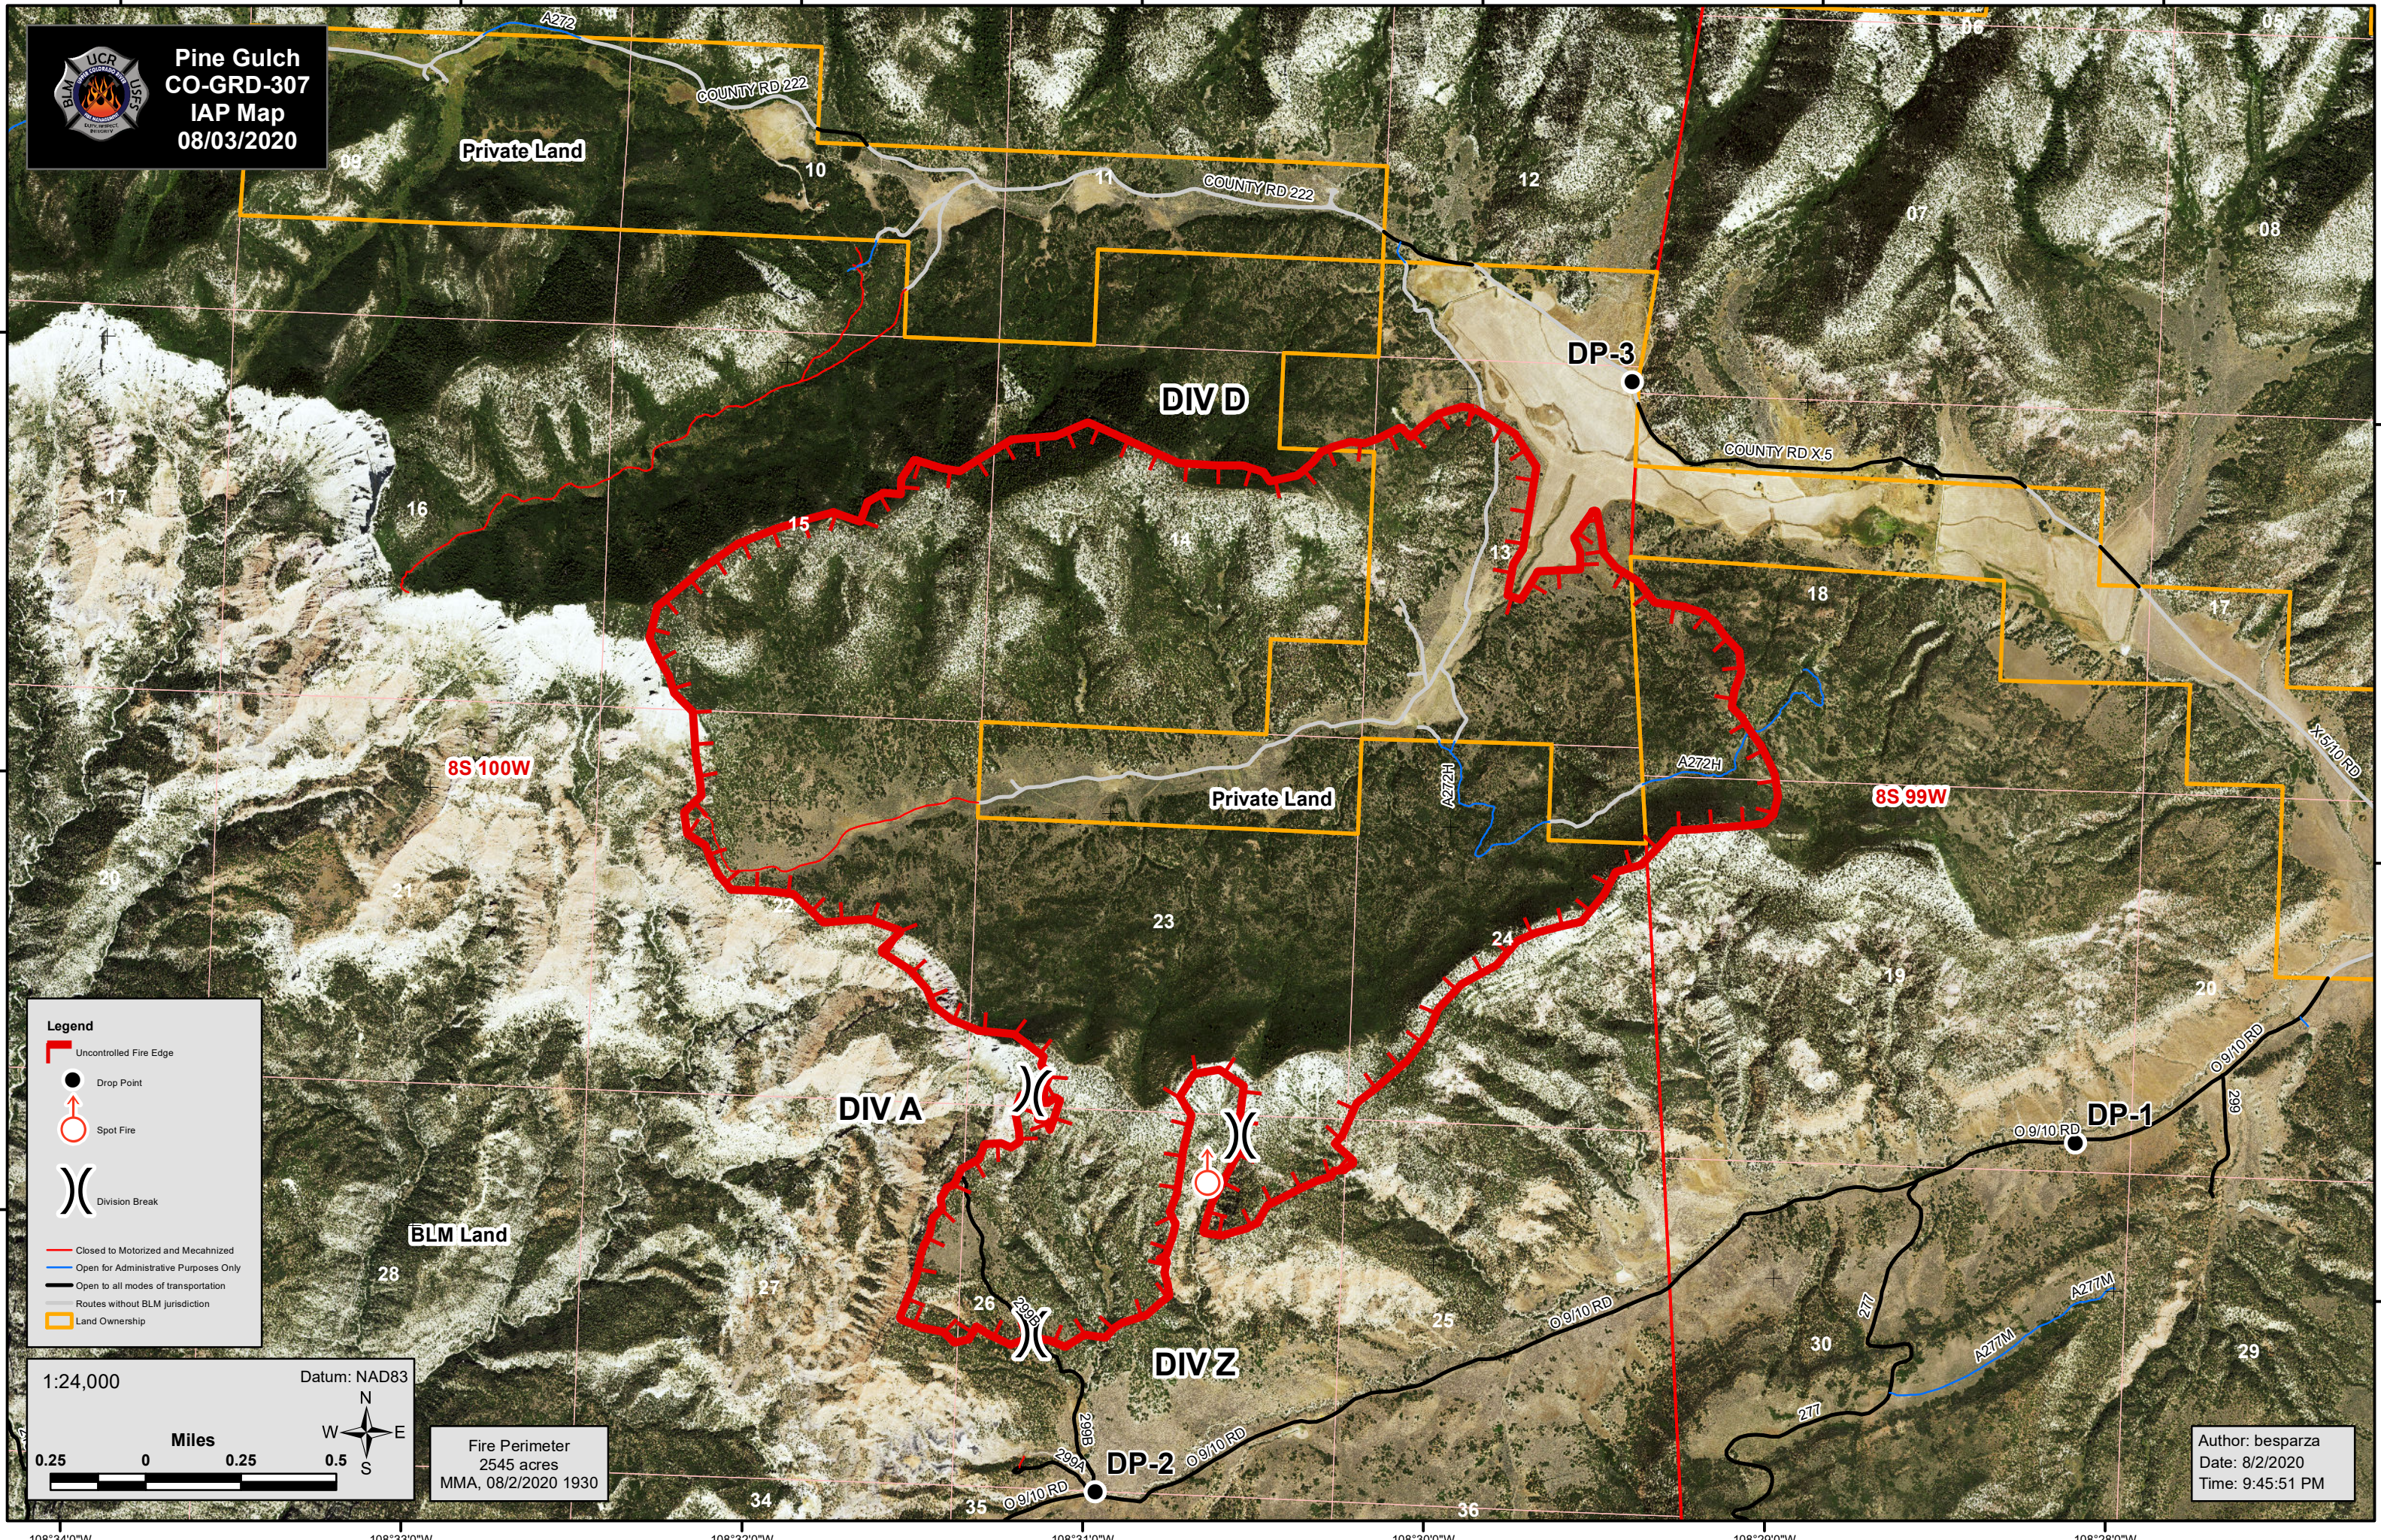

**Pine Gulch
CO-GRD-307
IAP Map
08/03/2020**

Legend

- Uncontrolled Fire Edge
- Drop Point
- Spot Fire
- Division Break
- Closed to Motorized and Mecahnized
- Open for Administrative Purposes Only
- Open to all modes of transportation
- Routes without BLM jurisdiction
- Land Ownership

1:24,000 Datum: NAD83

Fire Perimeter
2545 acres
MMA, 08/2/2020 1930

Author: besparza
Date: 8/2/2020
Time: 9:45:51 PM