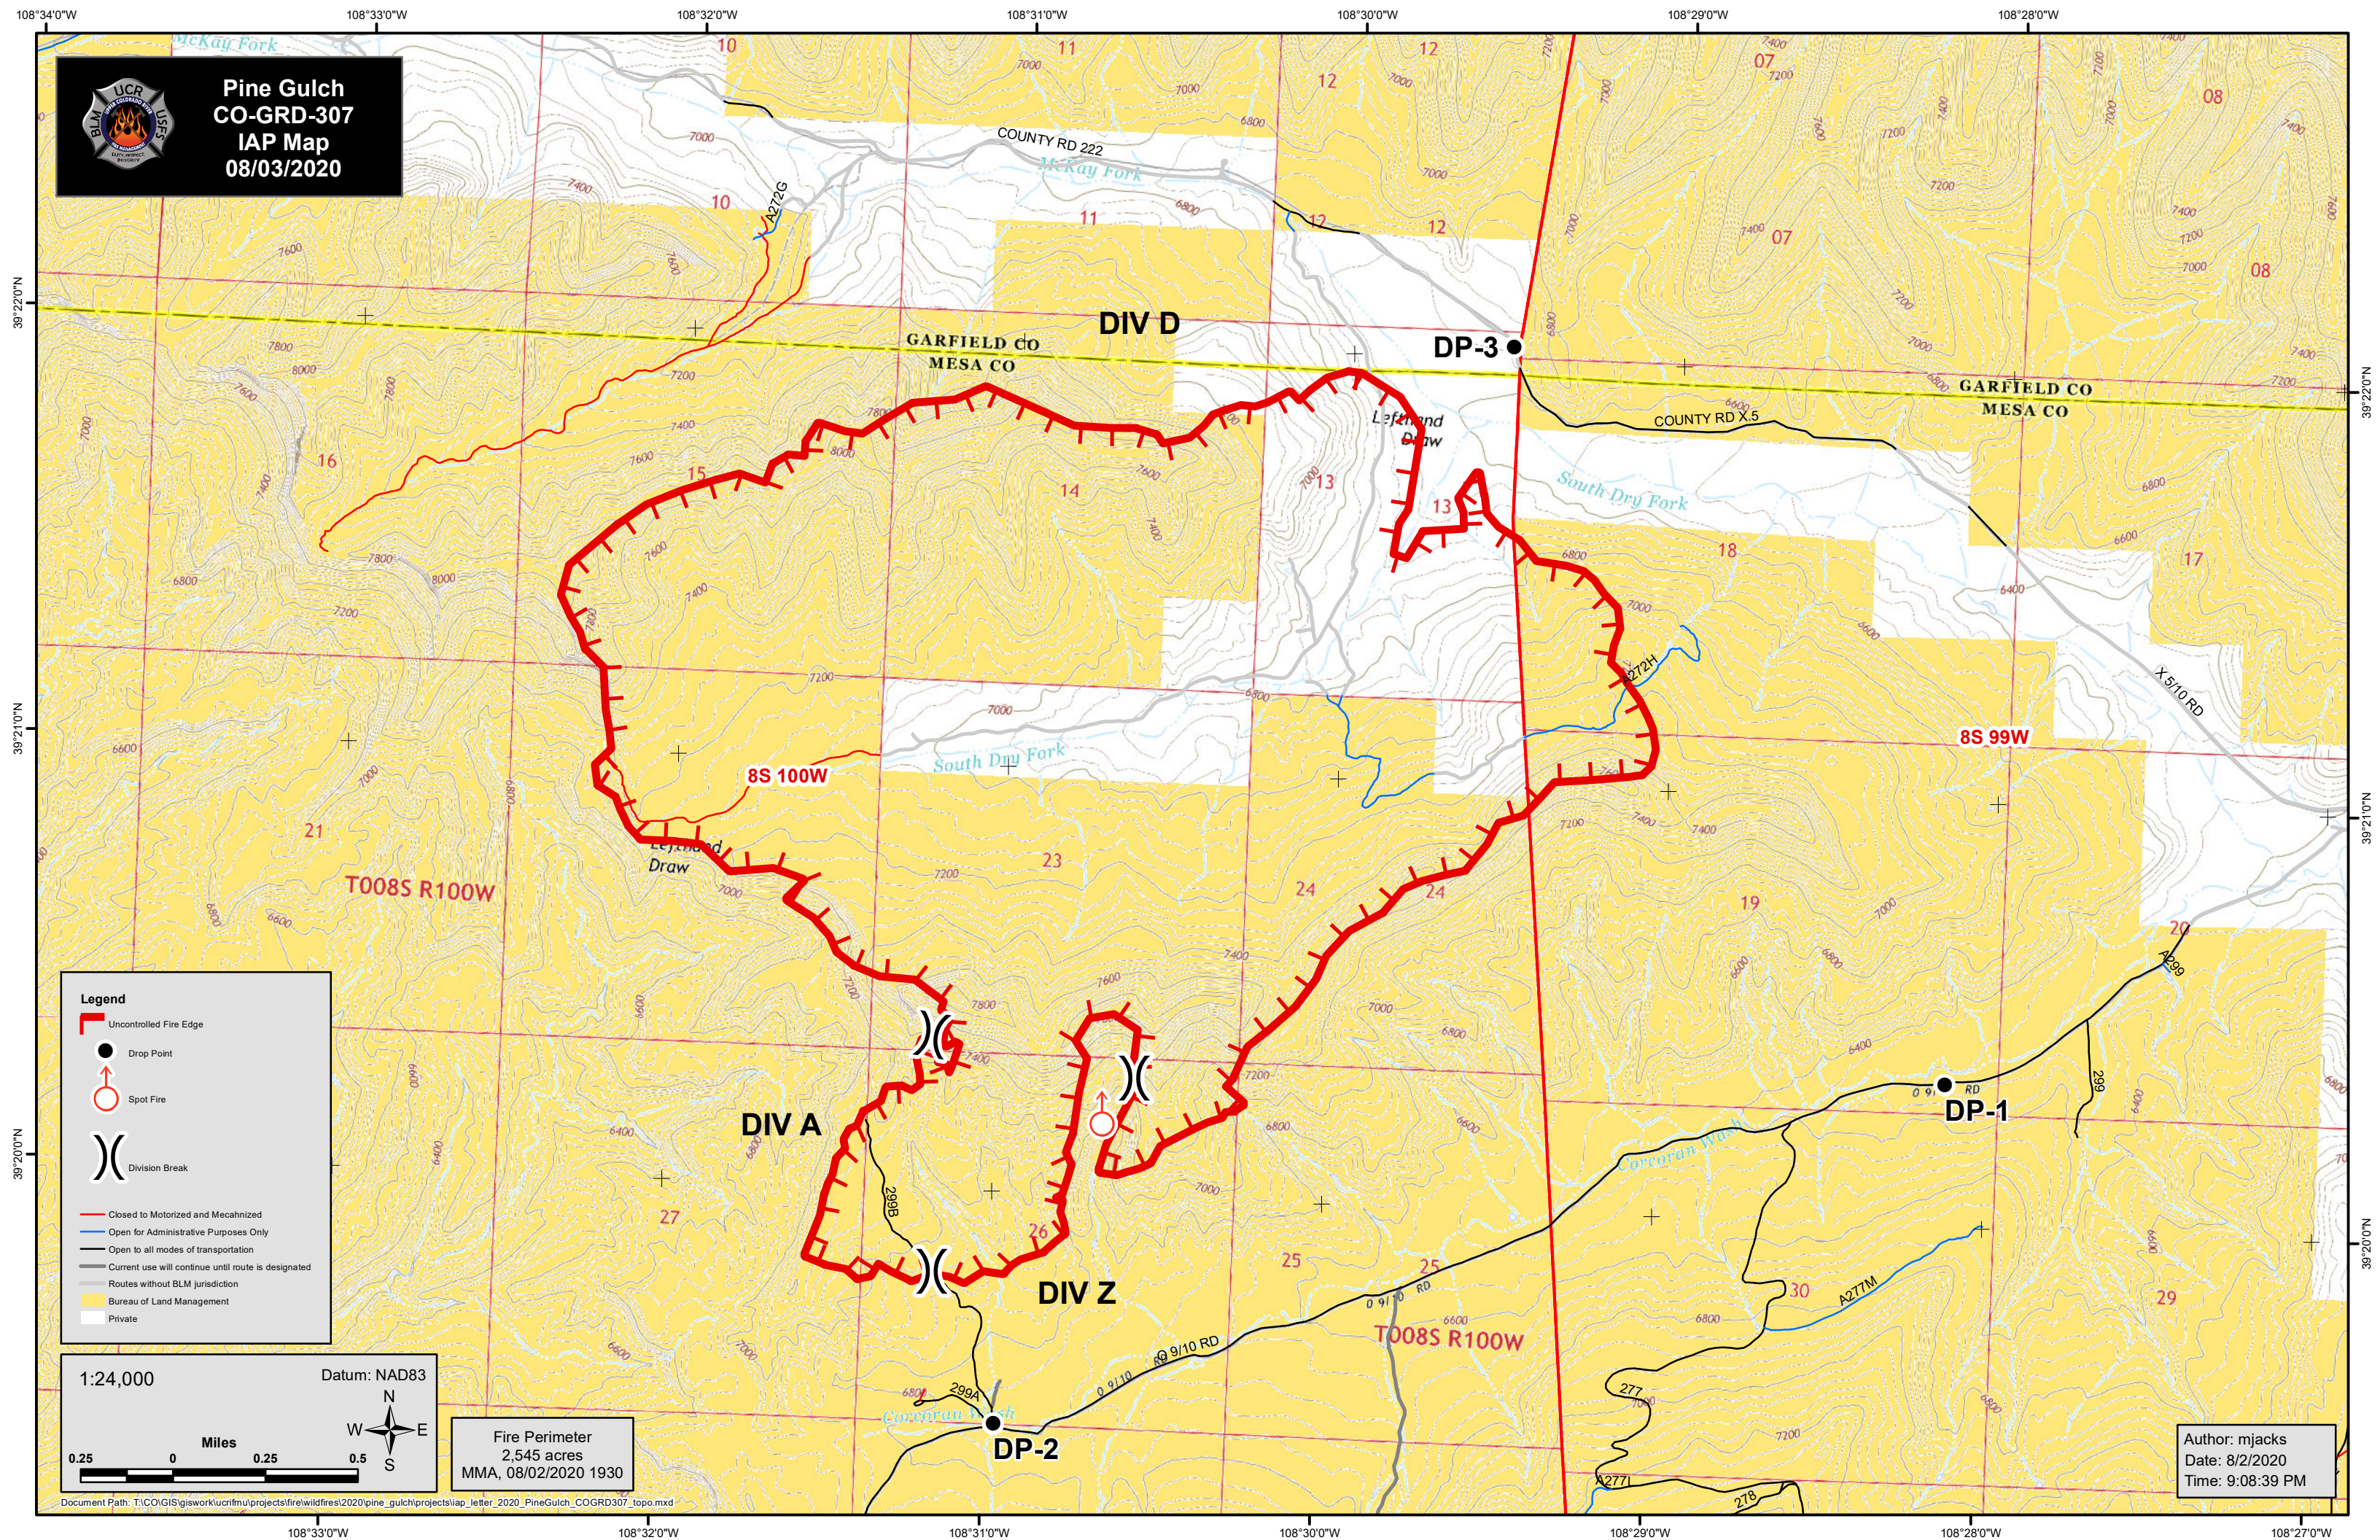

**Pine Gulch  
CO-GRD-307  
IAP Map  
08/03/2020**

**Legend**

- Uncontrolled Fire Edge
- Drop Point
- Spot Fire
- Division Break
- Closed to Motorized and Mecahnized
- Open for Administrative Purposes Only
- Open to all modes of transportation
- Current use will continue until route is designated
- Routes without BLM jurisdiction
- Bureau of Land Management
- Private

1:24,000 Datum: NAD83

Miles 0 0.25 0.5

Fire Perimeter  
2,545 acres  
MMA, 08/02/2020 1930

Author: mjacks  
Date: 8/2/2020  
Time: 9:08:39 PM