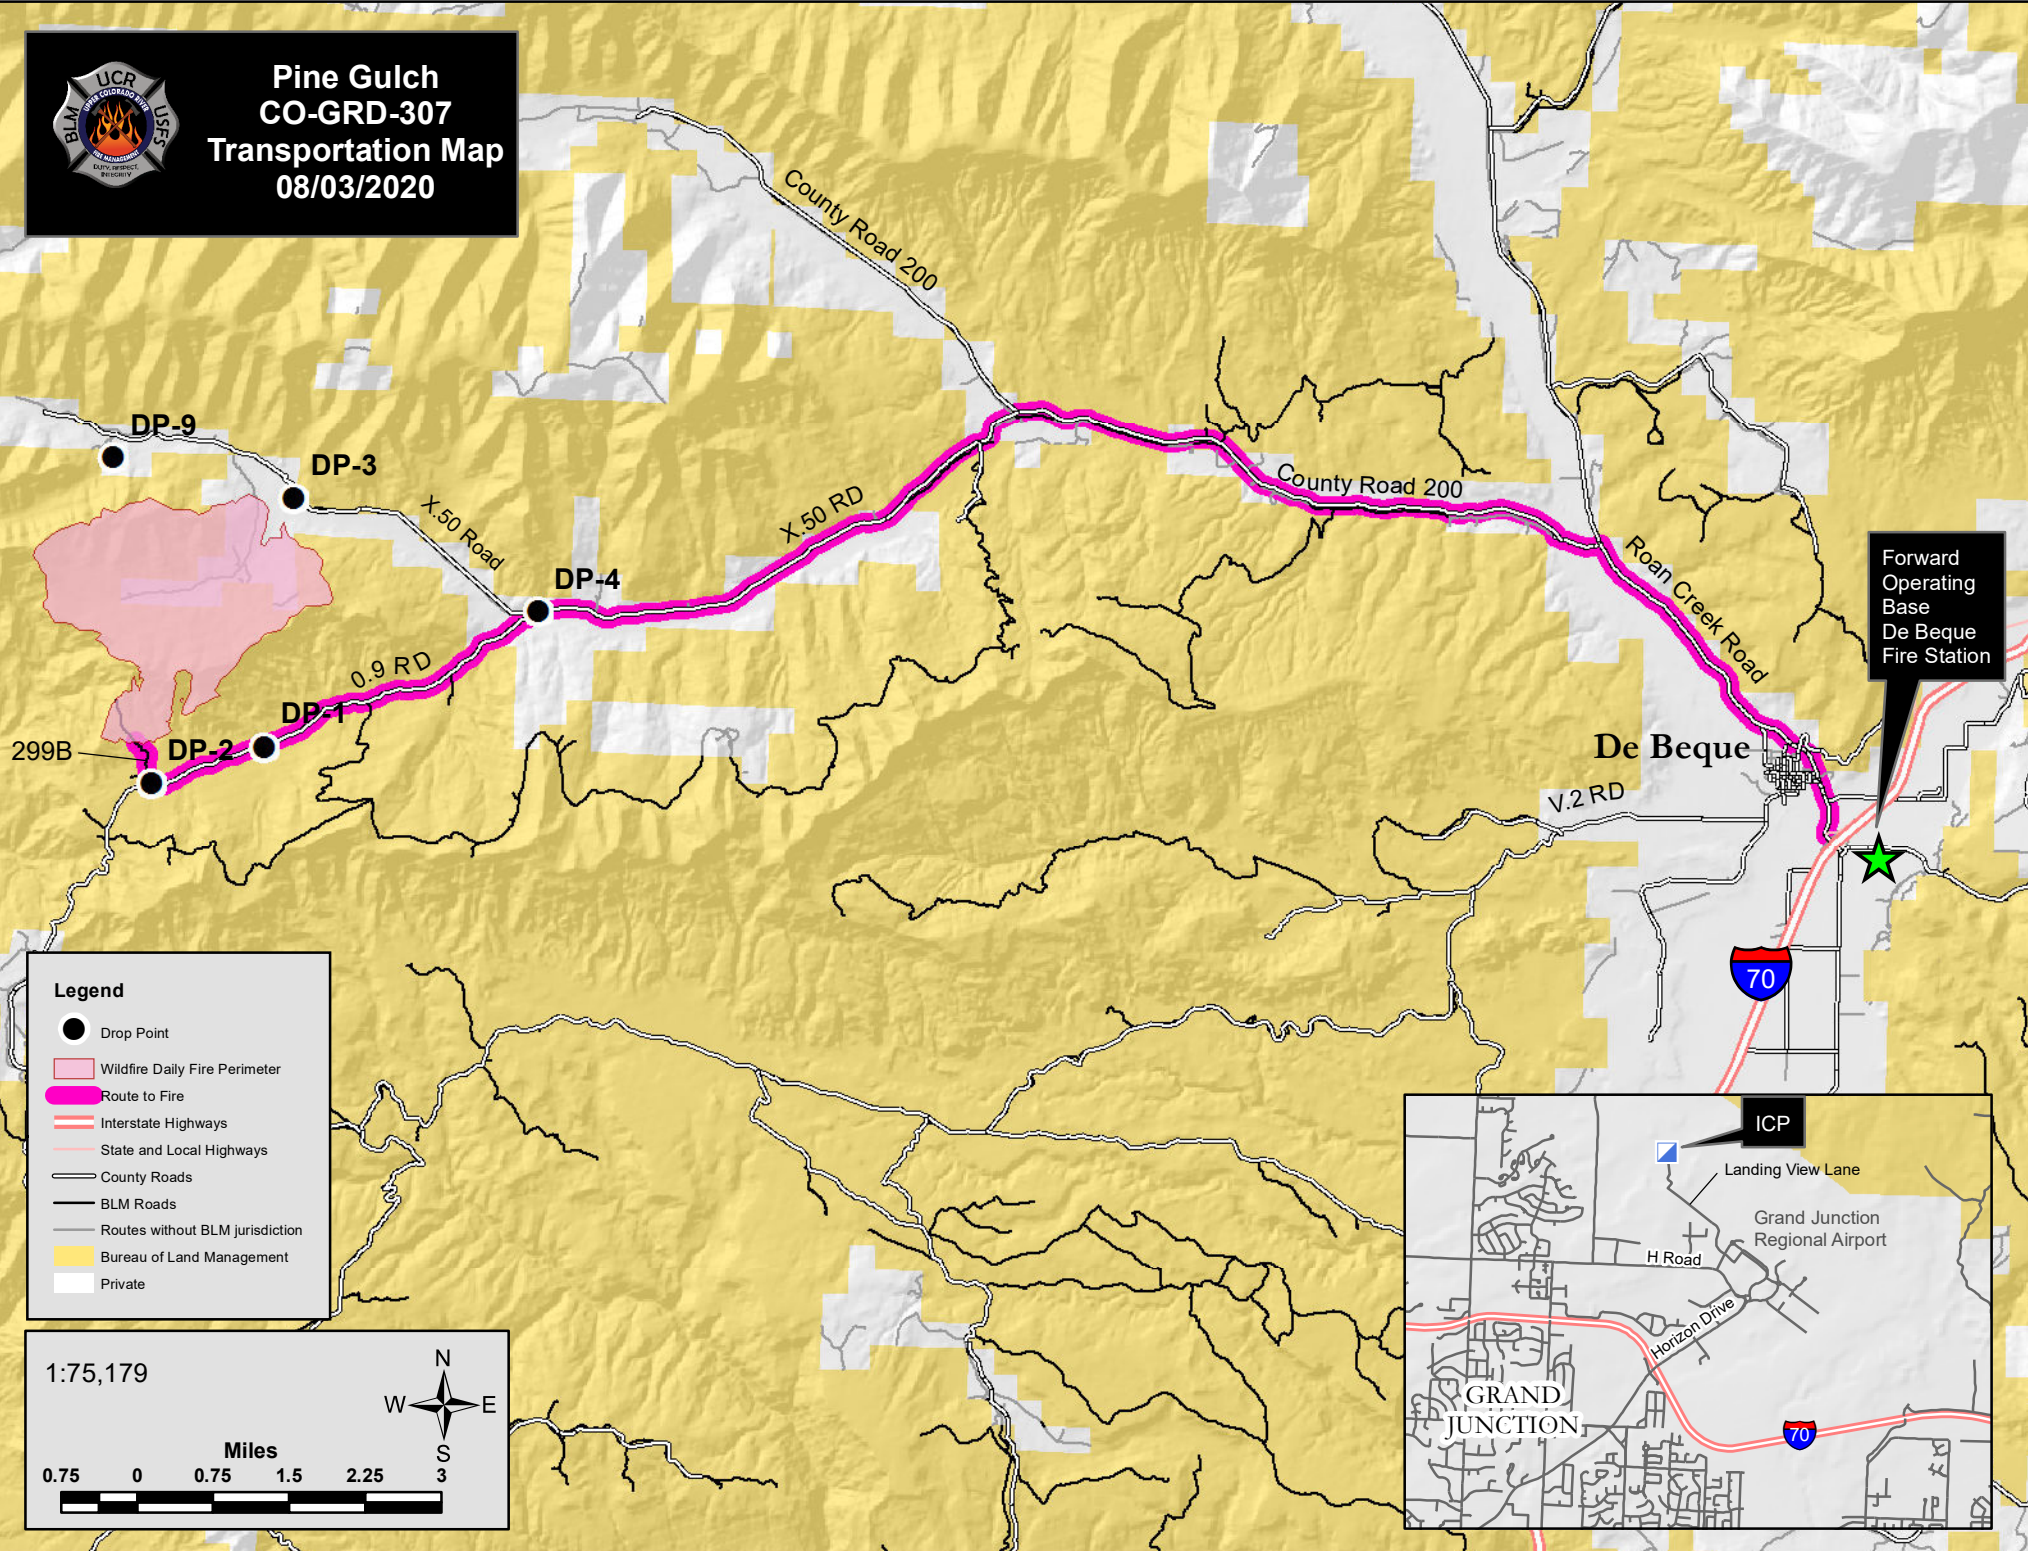

**Pine Gulch  
CO-GRD-307  
Transportation Map  
08/03/2020**

Forward  
Operating  
Base  
De Beque  
Fire Station

**Legend**

- Drop Point
- Wildfire Daily Fire Perimeter
- Route to Fire
- Interstate Highways
- State and Local Highways
- County Roads
- BLM Roads
- Routes without BLM jurisdiction
- Bureau of Land Management
- Private

1:75,179

Miles

0.75 0 0.75 1.5 2.25 3