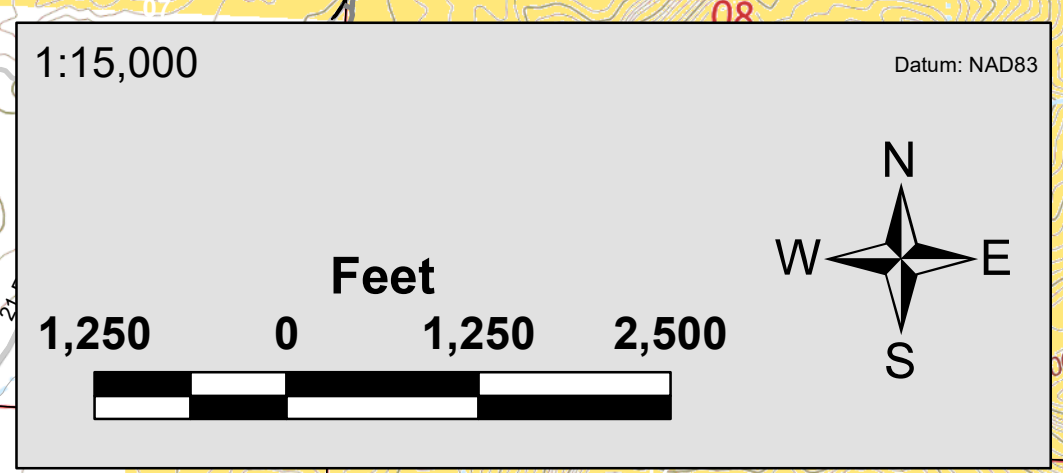

Legend

- Drop Point
- Helispot
- Spot Fire
- Ⓜ Water Source
- ⌋ Division Break
- Uncontrolled Fire Edge
- Structures
- Structures
- Closed to Motorized and Mecahnized
- Open for Administrative Purposes Only
- Open to all modes of transportation
- Open to Motorcycles, Bikes, Hikers, and Equestrians
- Current use will continue until route is designated
- Routes without BLM jurisdiction
- ▭ Township & Range
- ▭ First Division (Sections)
- ▭ Bureau of Land Management
- ▭ Private