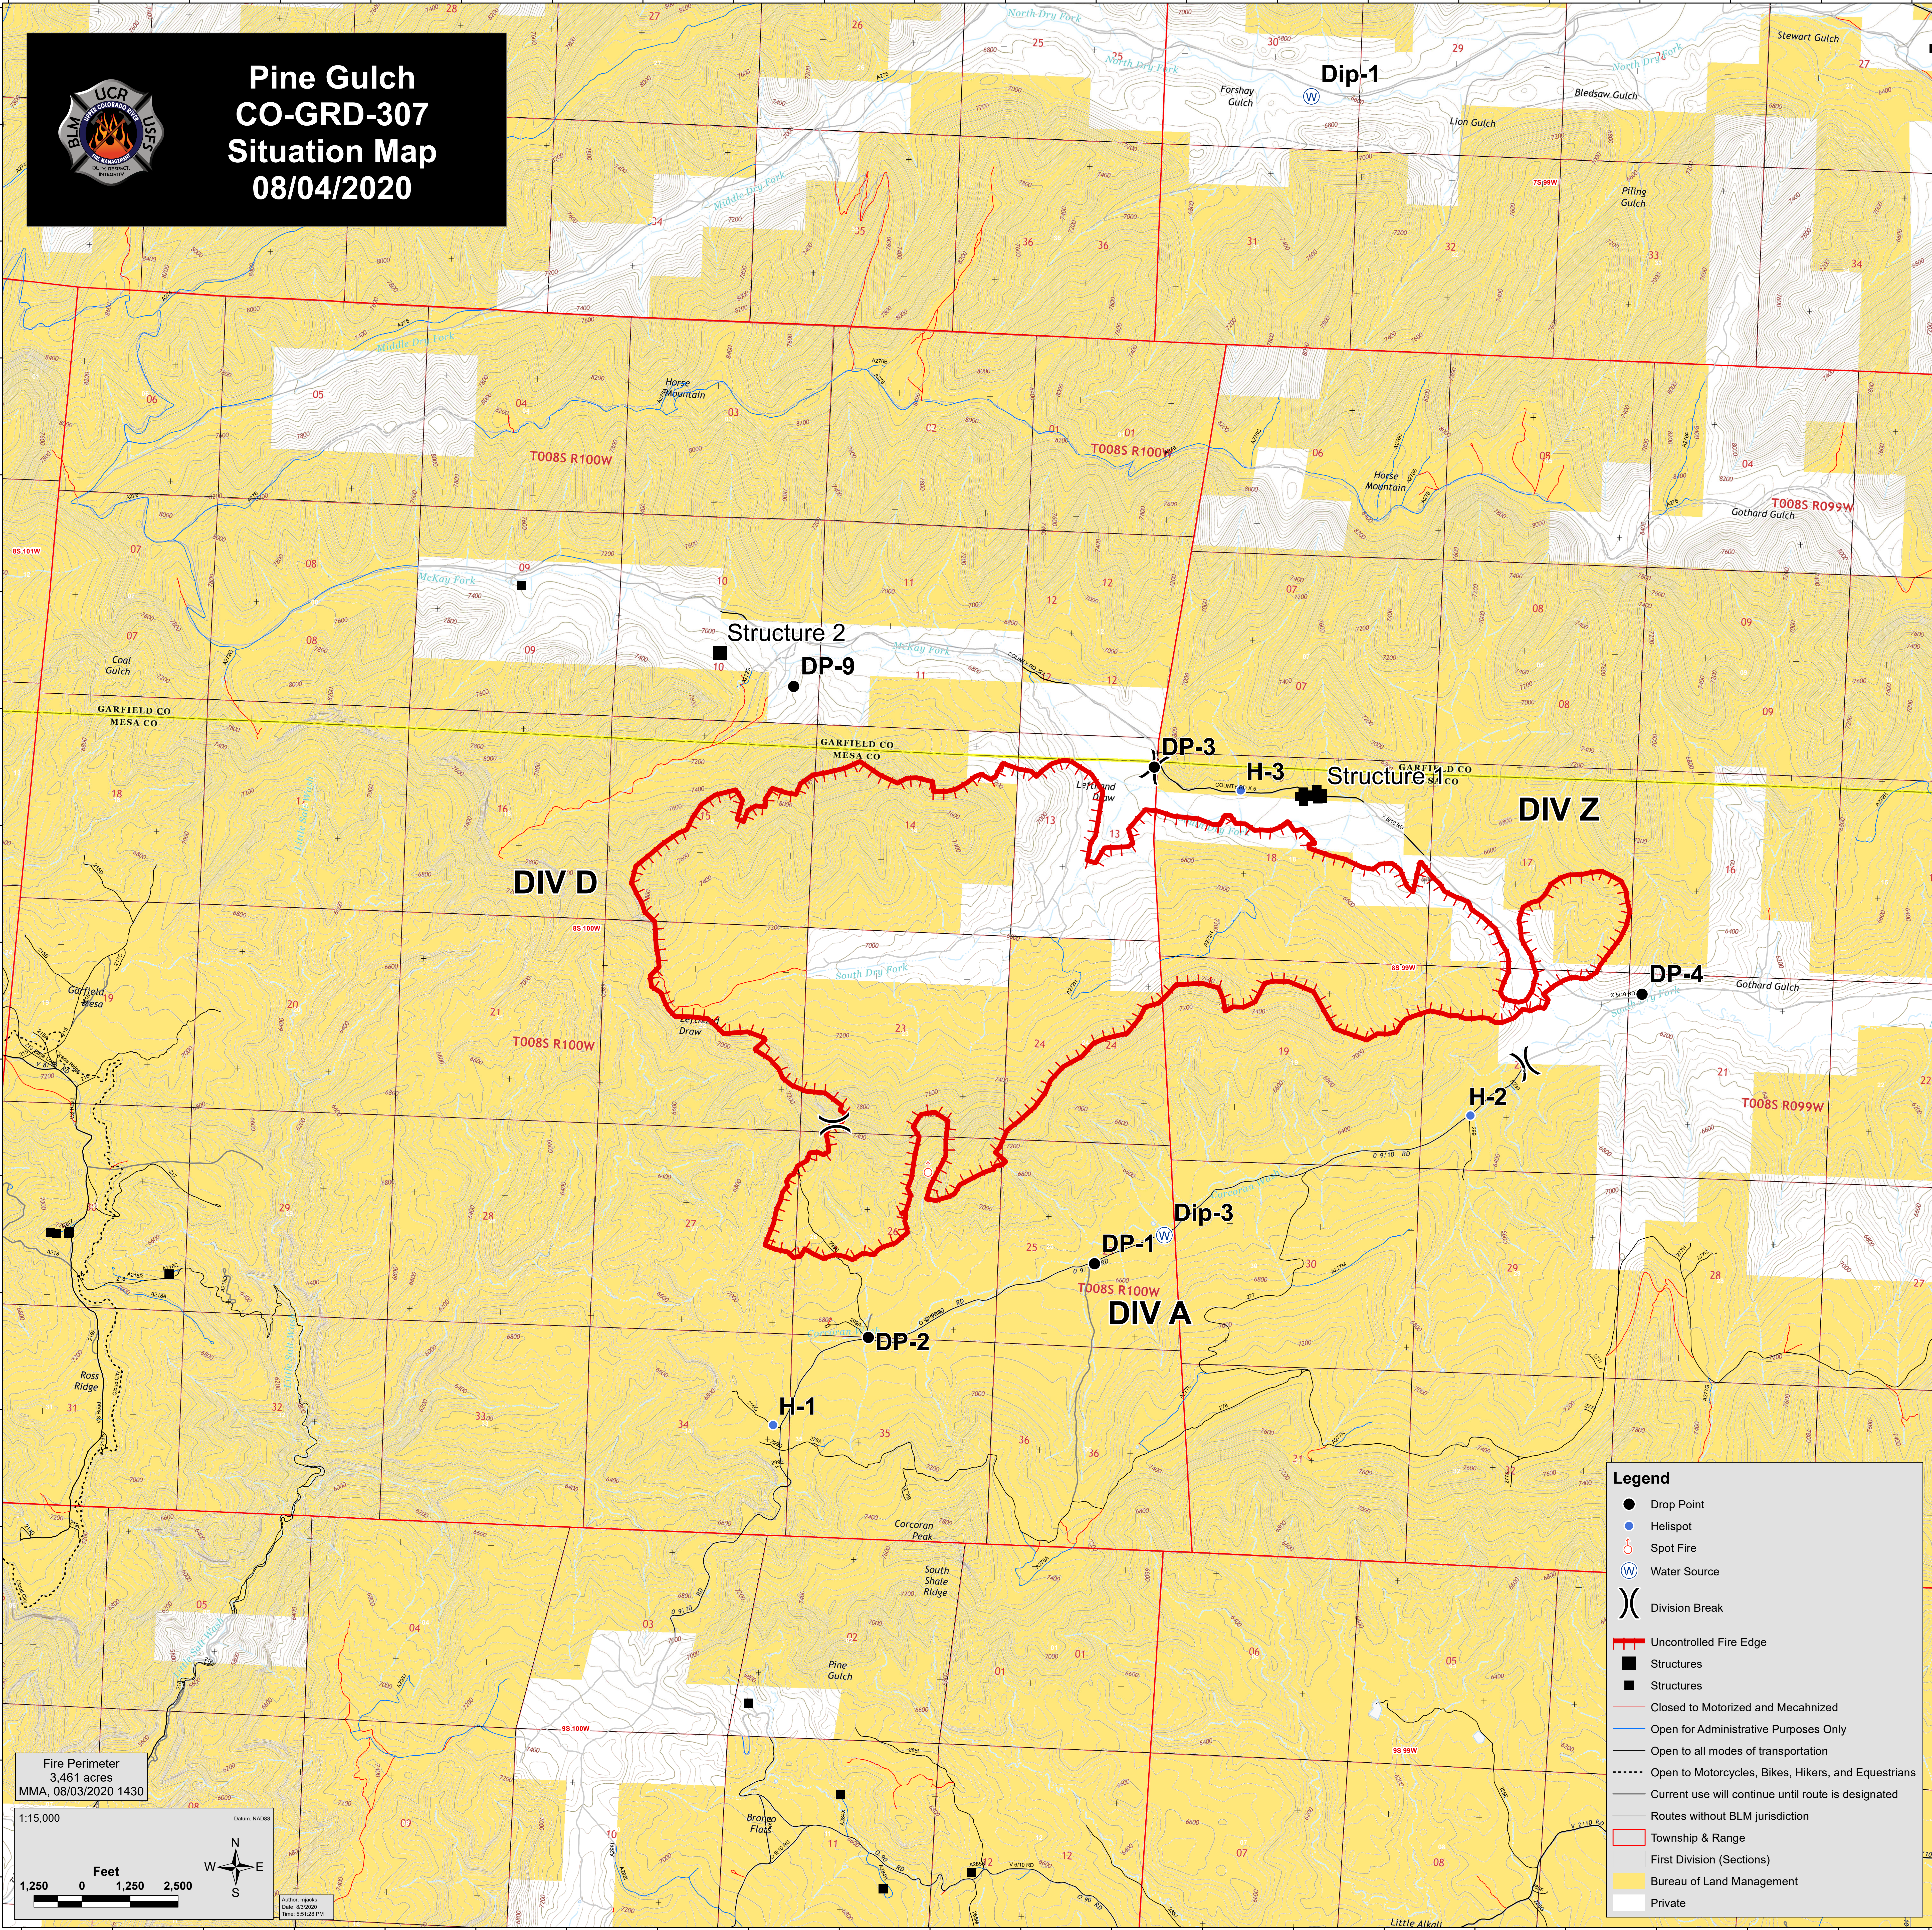

Pine Gulch CO-GRD-307 Situation Map 08/04/2020

Fire Perimeter
3,461 acres
MMA, 08/03/2020 1430

Legend

- Drop Point
- Helispot
- Spot Fire
- Ⓜ Water Source
- ⌋ Division Break
- Uncontrolled Fire Edge
- Structures
- Structures
- Closed to Motorized and Mecahnized
- Open for Administrative Purposes Only
- Open to all modes of transportation
- Open to Motorcycles, Bikes, Hikers, and Equestrians
- Current use will continue until route is designated
- Routes without BLM jurisdiction
- ▭ Township & Range
- ▭ First Division (Sections)
- ▭ Bureau of Land Management
- ▭ Private