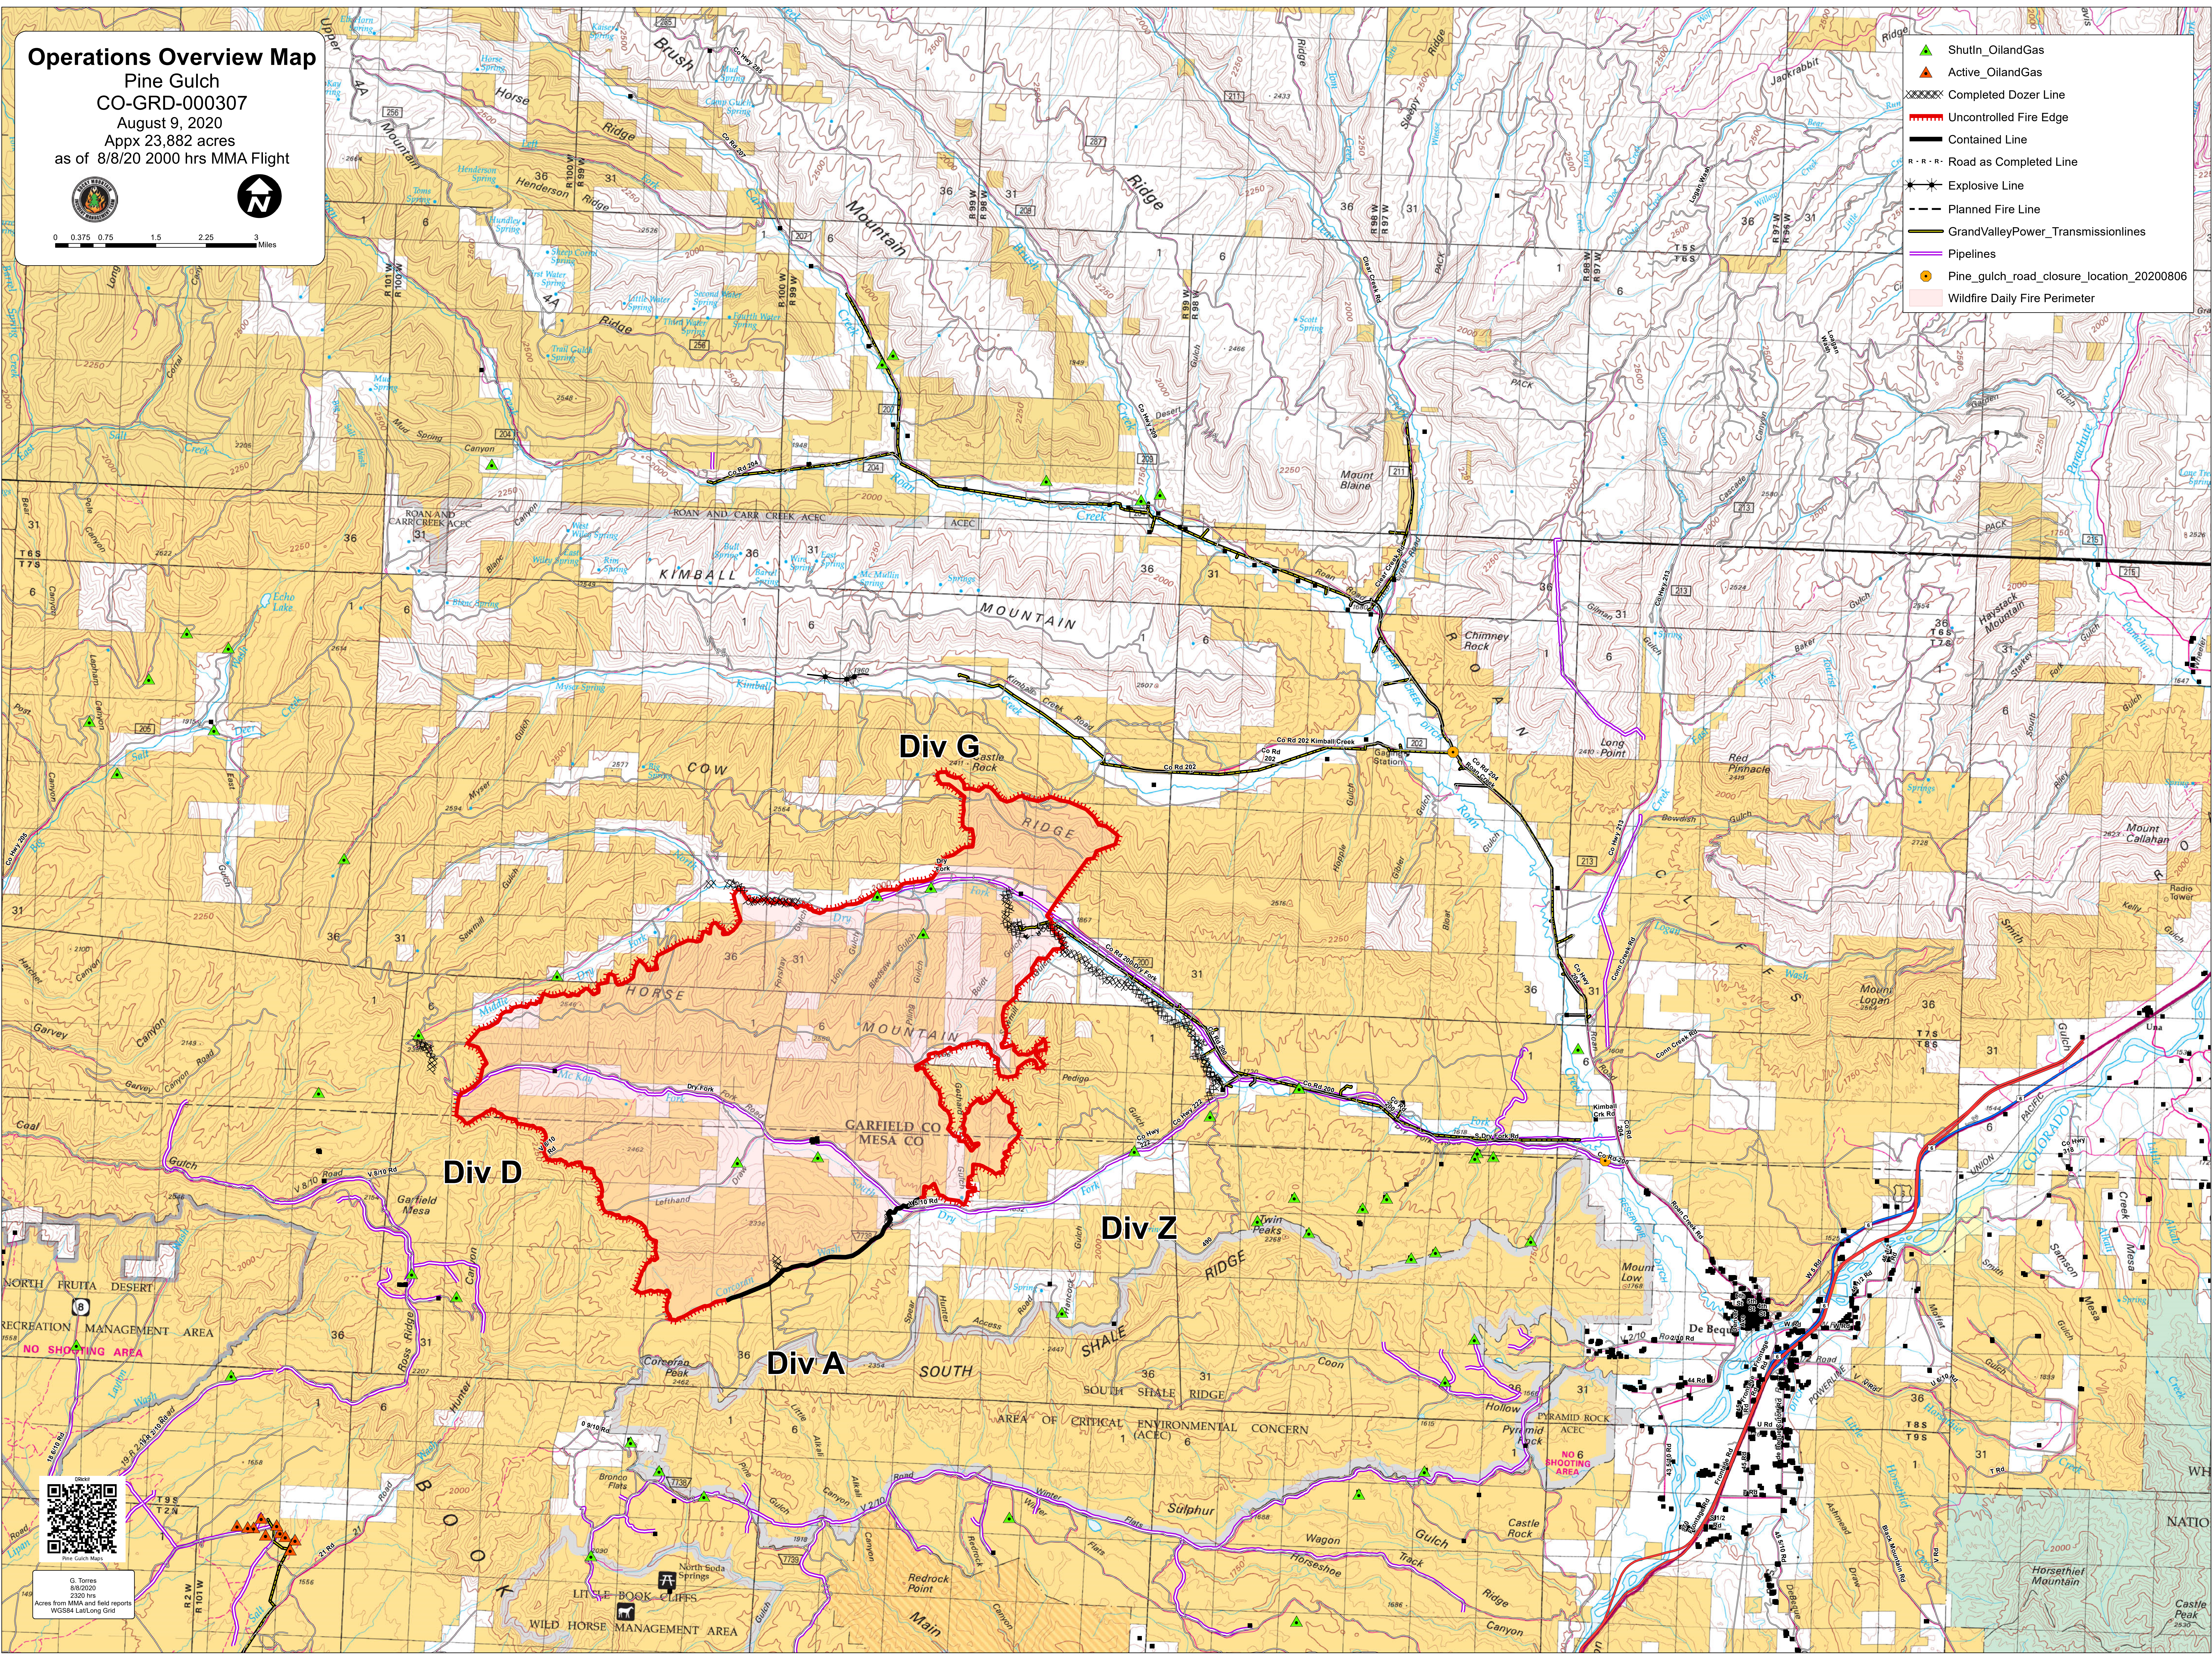

Operations Overview Map

Pine Gulch
CO-GRD-000307

August 9, 2020

Appx 23,882 acres

as of 8/8/20 2000 hrs MMA Flight

0 0.375 0.75 1.5 2.25 3 Miles

- ▲ ShutIn_OilandGas
- ▲ Active_OilandGas
- XXXXX Completed Dozer Line
- Uncontrolled Fire Edge
- Contained Line
- R - R - R Road as Completed Line
- ★ Explosive Line
- - - Planned Fire Line
- GrandValleyPower_Transmissionlines
- Pipelines
- Pine_gulch_road_closure_location_20200806
- Wildfire Daily Fire Perimeter

G. Torres
8/8/2020
2:20 hrs
Acres from MMA and field reports
WGS84 Lat/Long Grid