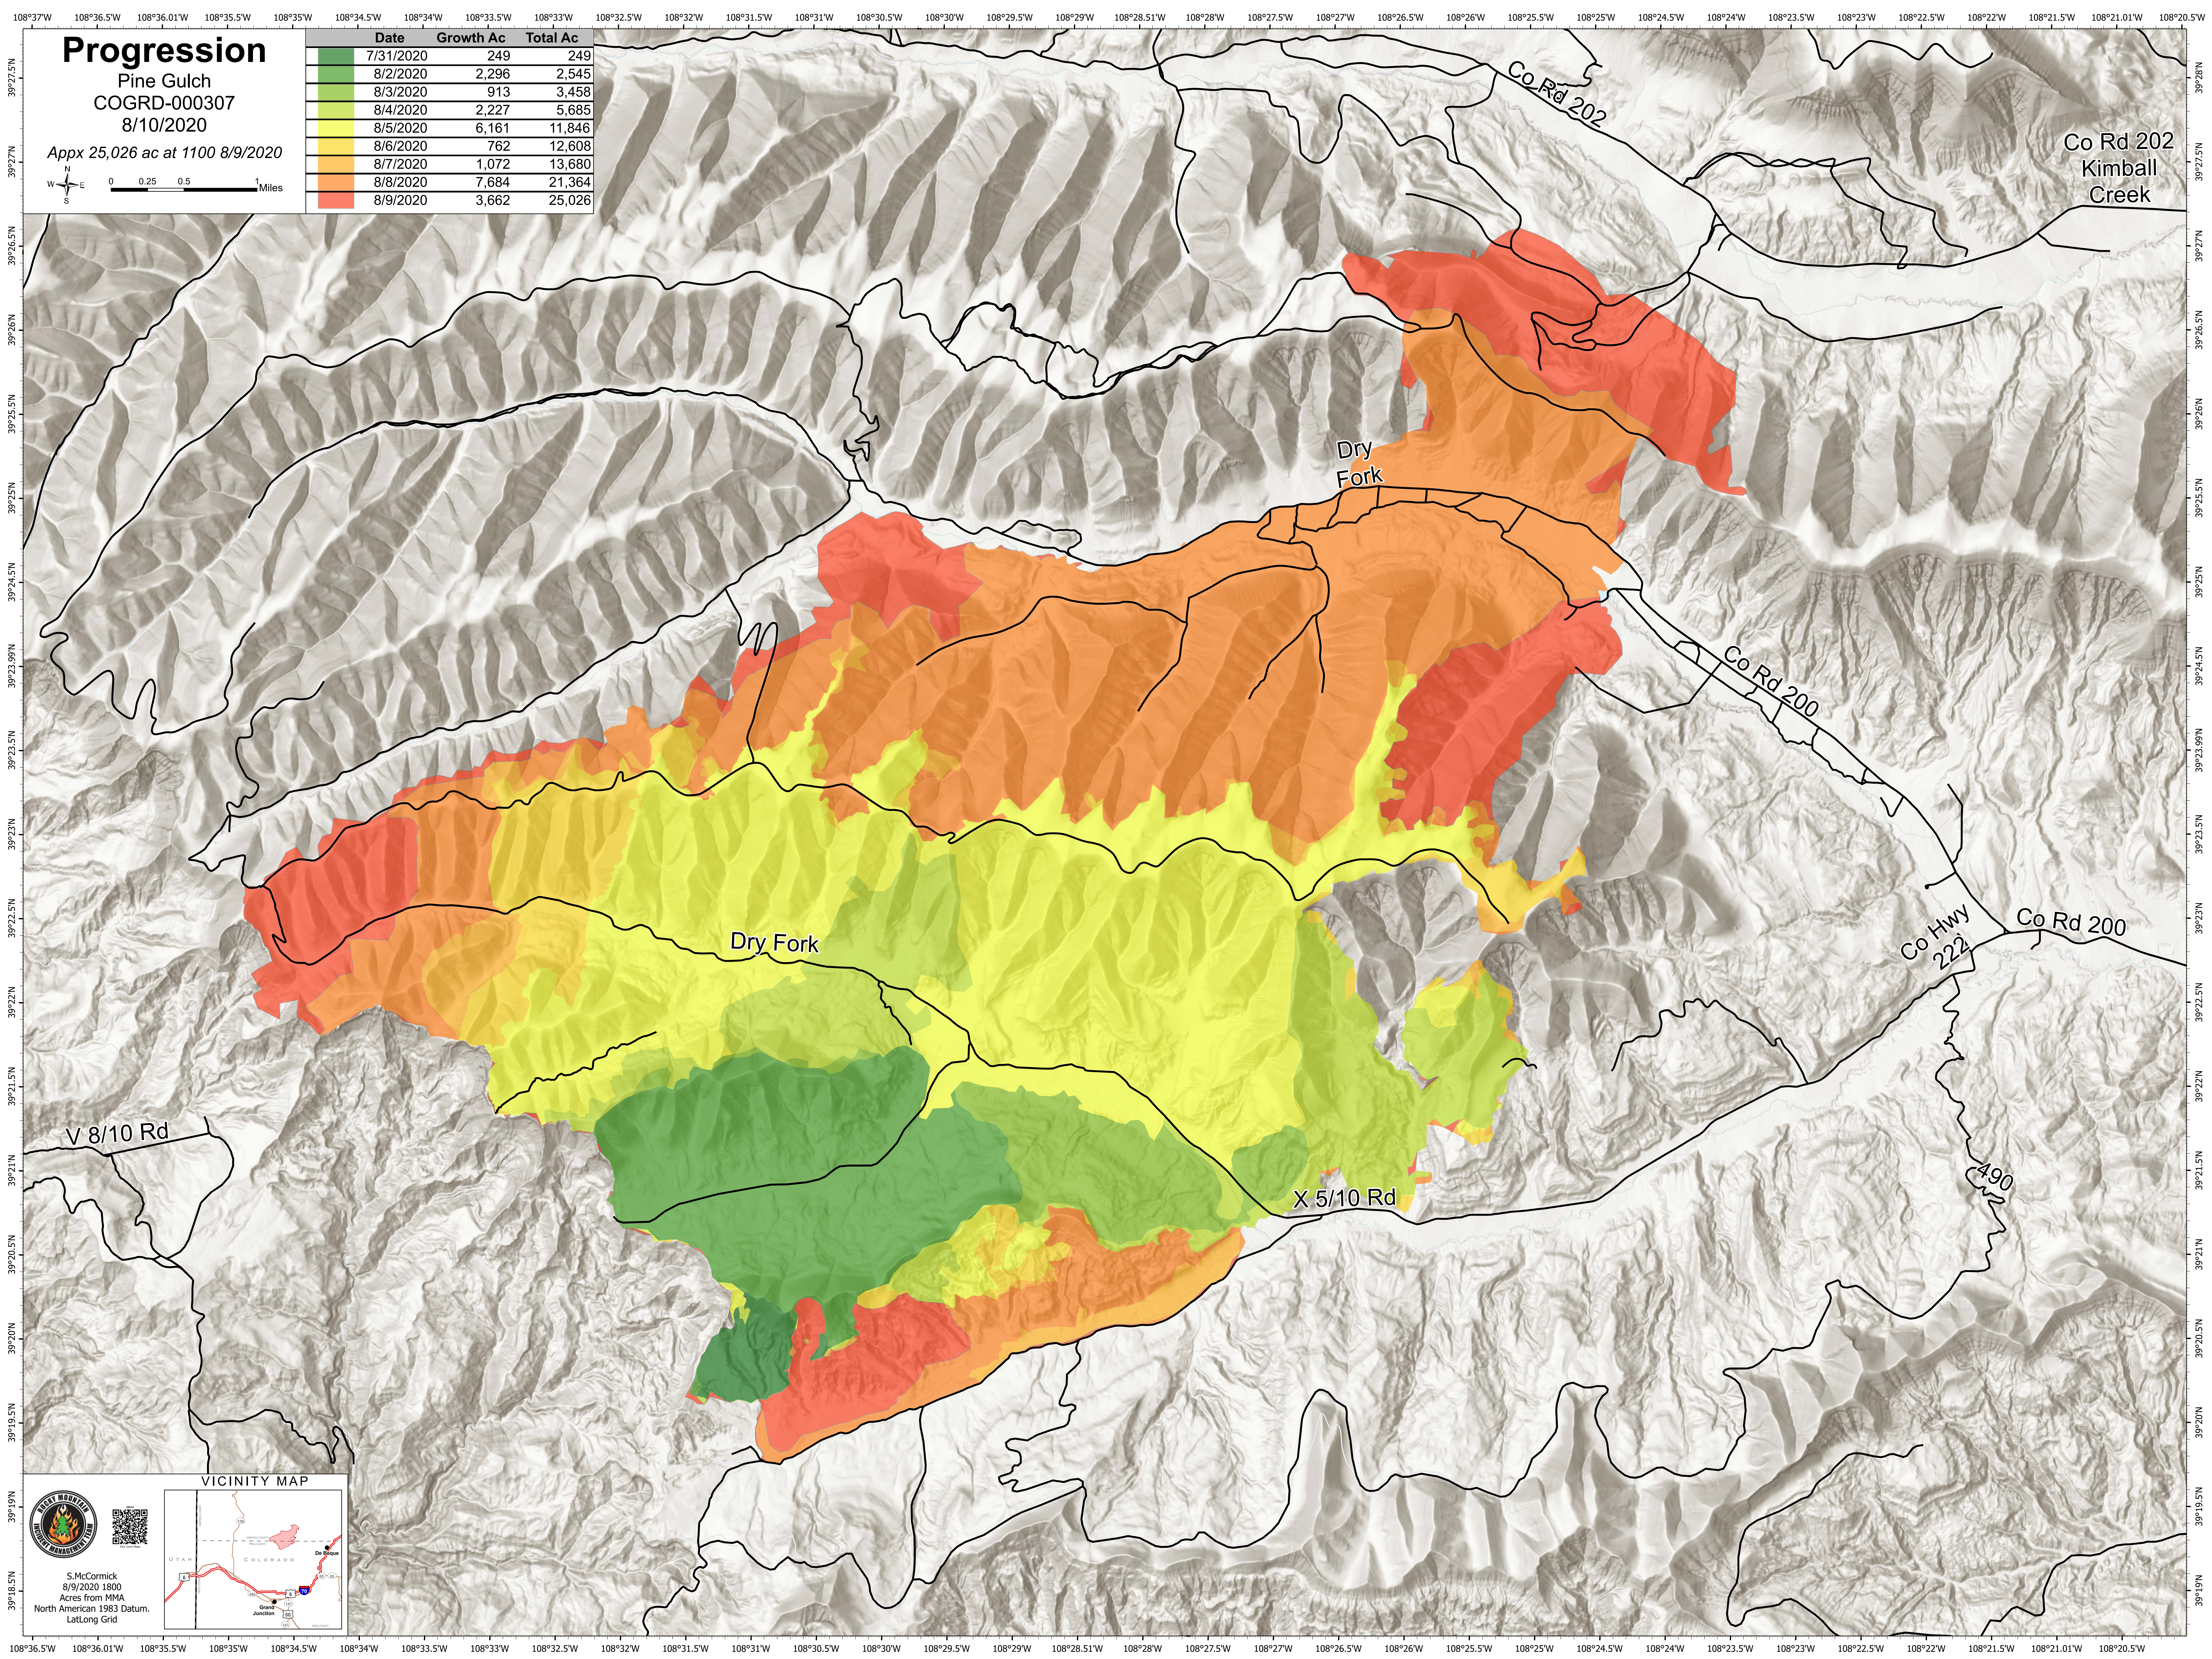

Progression

Pine Gulch
COGRD-000307
8/10/2020

Appx 25,026 ac at 1100 8/9/2020

Date	Growth Ac	Total Ac
7/31/2020	249	249
8/2/2020	2,296	2,545
8/3/2020	913	3,458
8/4/2020	2,227	5,685
8/5/2020	6,161	11,846
8/6/2020	762	12,608
8/7/2020	1,072	13,680
8/8/2020	7,684	21,364
8/9/2020	3,662	25,026

VICINITY MAP

S. McCormick
8/9/2020 1800
Acres from NMA
North American 1983 Datum,
Lat/Long Grid