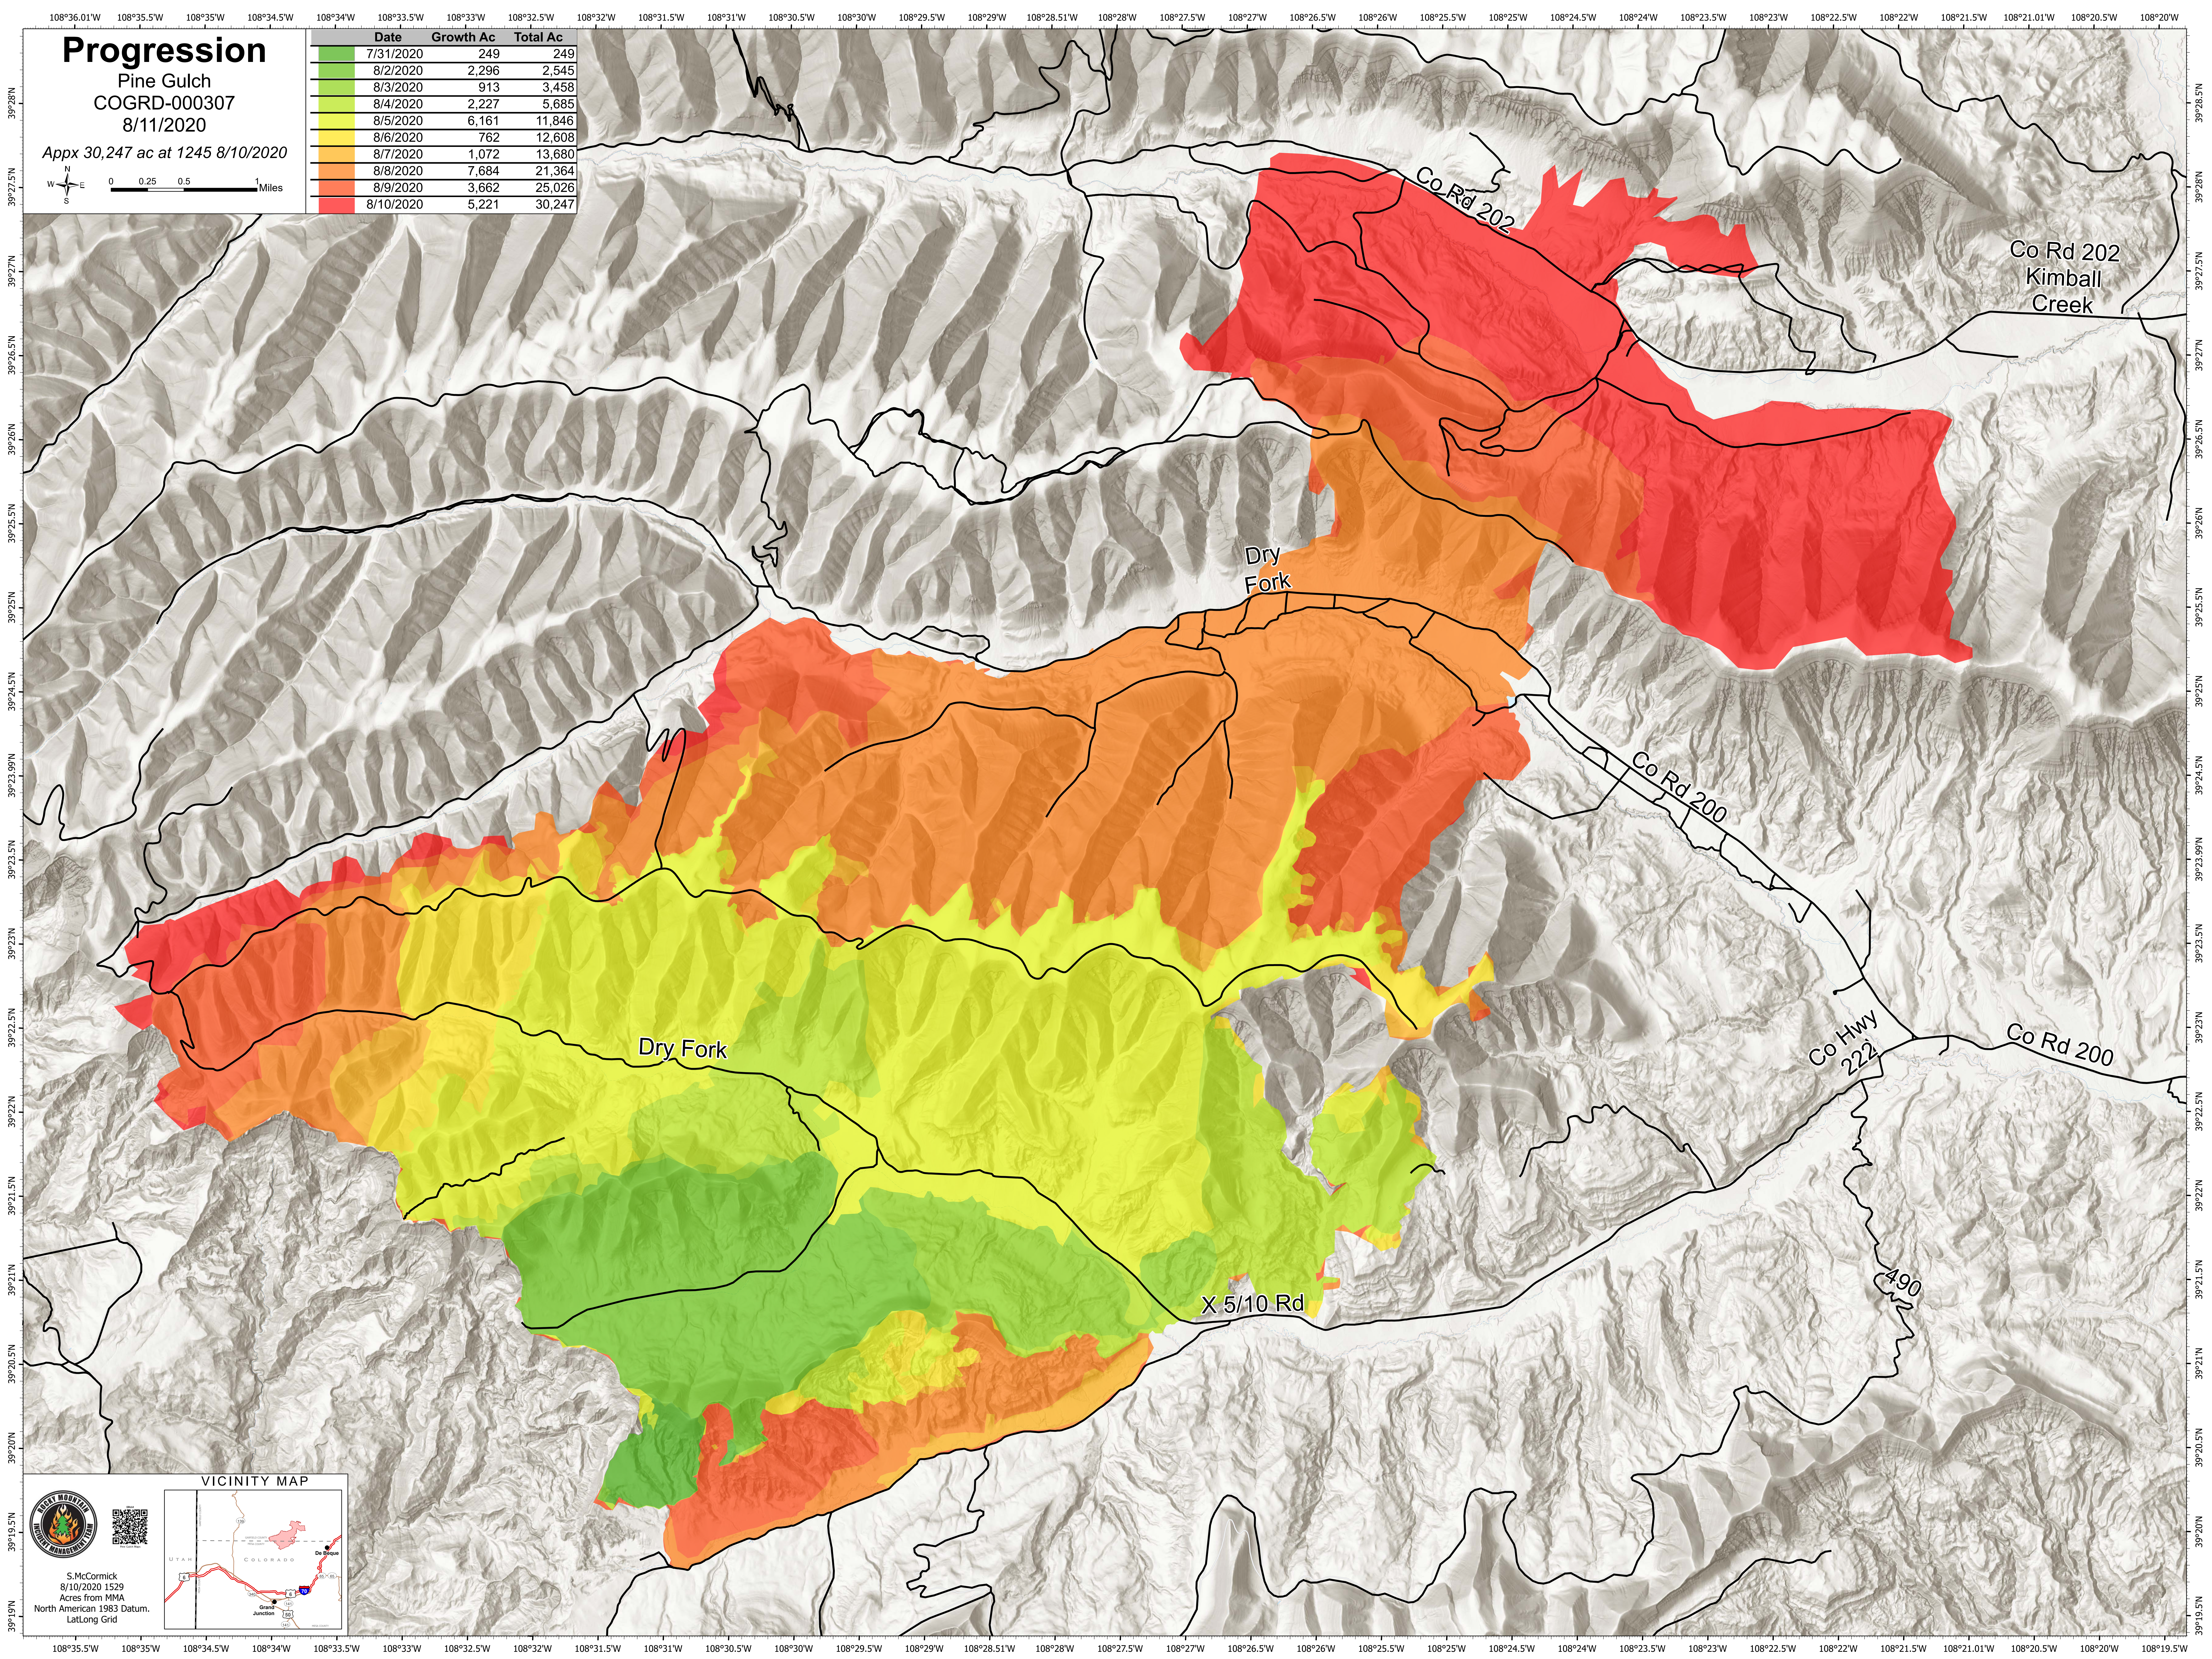

Progression

Pine Gulch
COGRD-000307
8/11/2020

Appx 30,247 ac at 1245 8/10/2020

Date	Growth Ac	Total Ac
7/31/2020	249	249
8/2/2020	2,296	2,545
8/3/2020	913	3,458
8/4/2020	2,227	5,685
8/5/2020	6,161	11,846
8/6/2020	762	12,608
8/7/2020	1,072	13,680
8/8/2020	7,684	21,364
8/9/2020	3,662	25,026
8/10/2020	5,221	30,247

VICINITY MAP

S. McCormick
8/10/2020 1529
Acres from NMA
North American 1983 Datum.
Lat/Long Grid