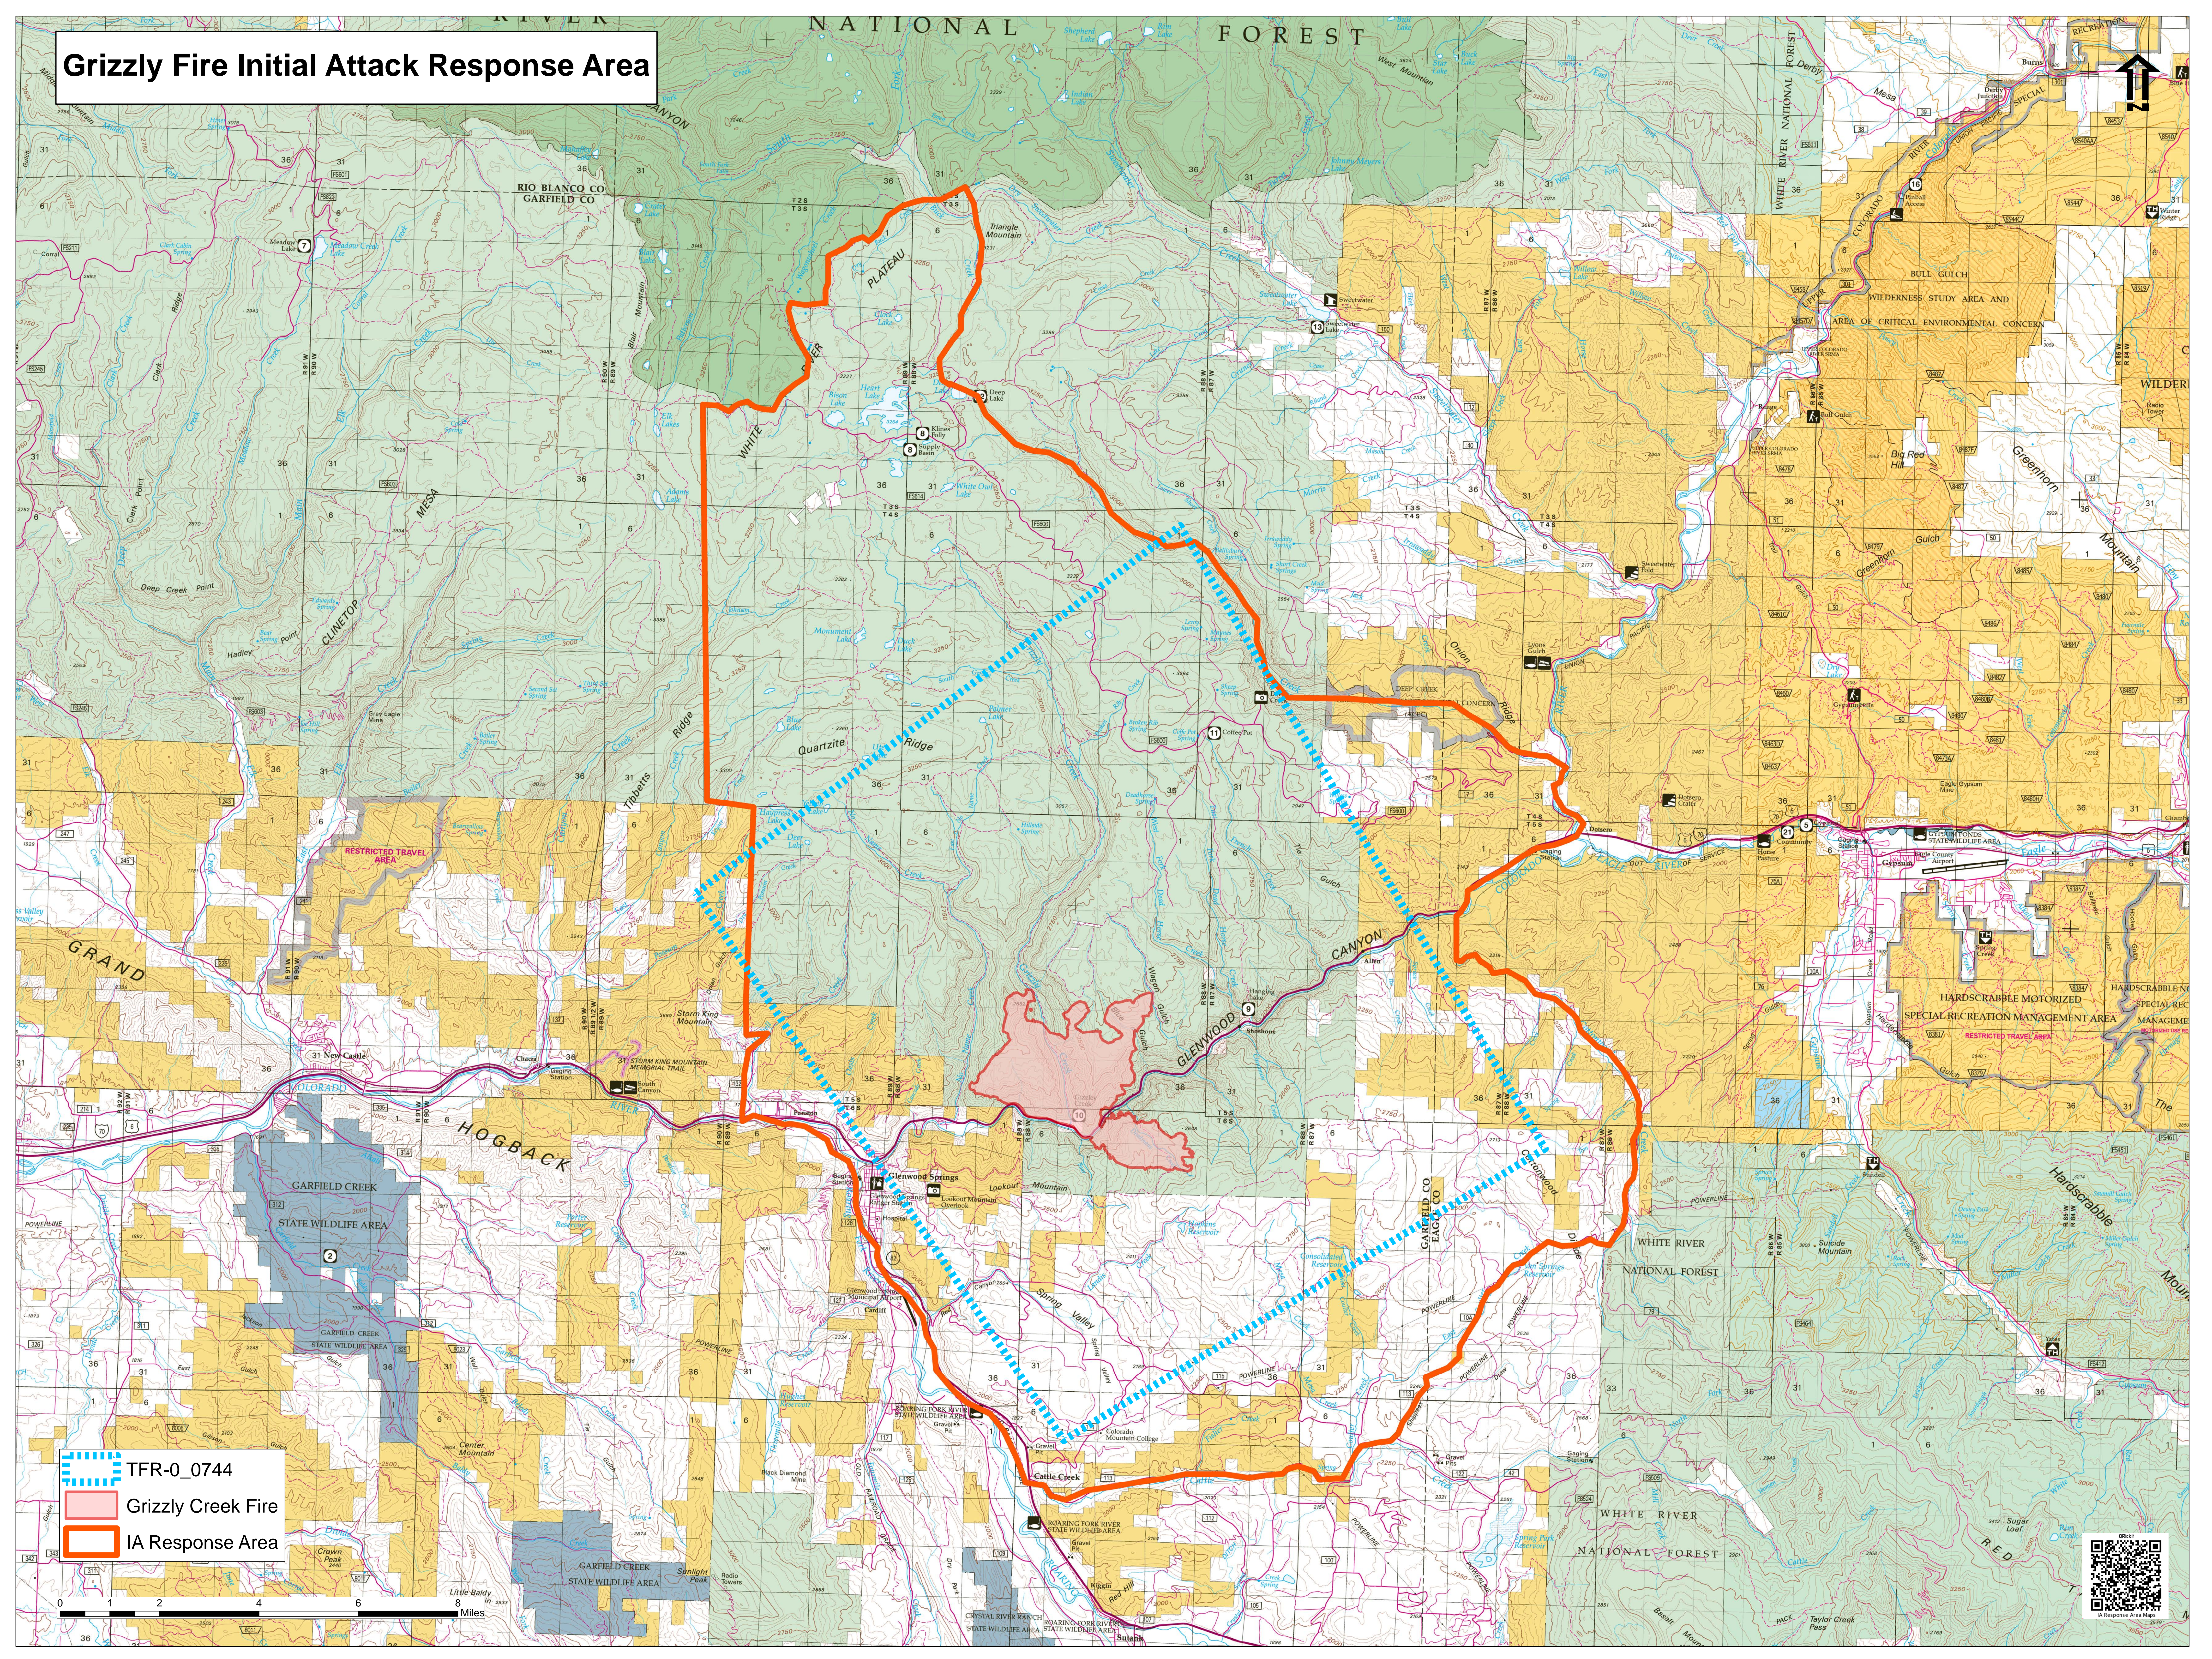

# Grizzly Fire Initial Attack Response Area

 TFR\_0\_0744  
 Grizzly Creek Fire  
 IA Response Area

0 1 2 4 6 8 Miles