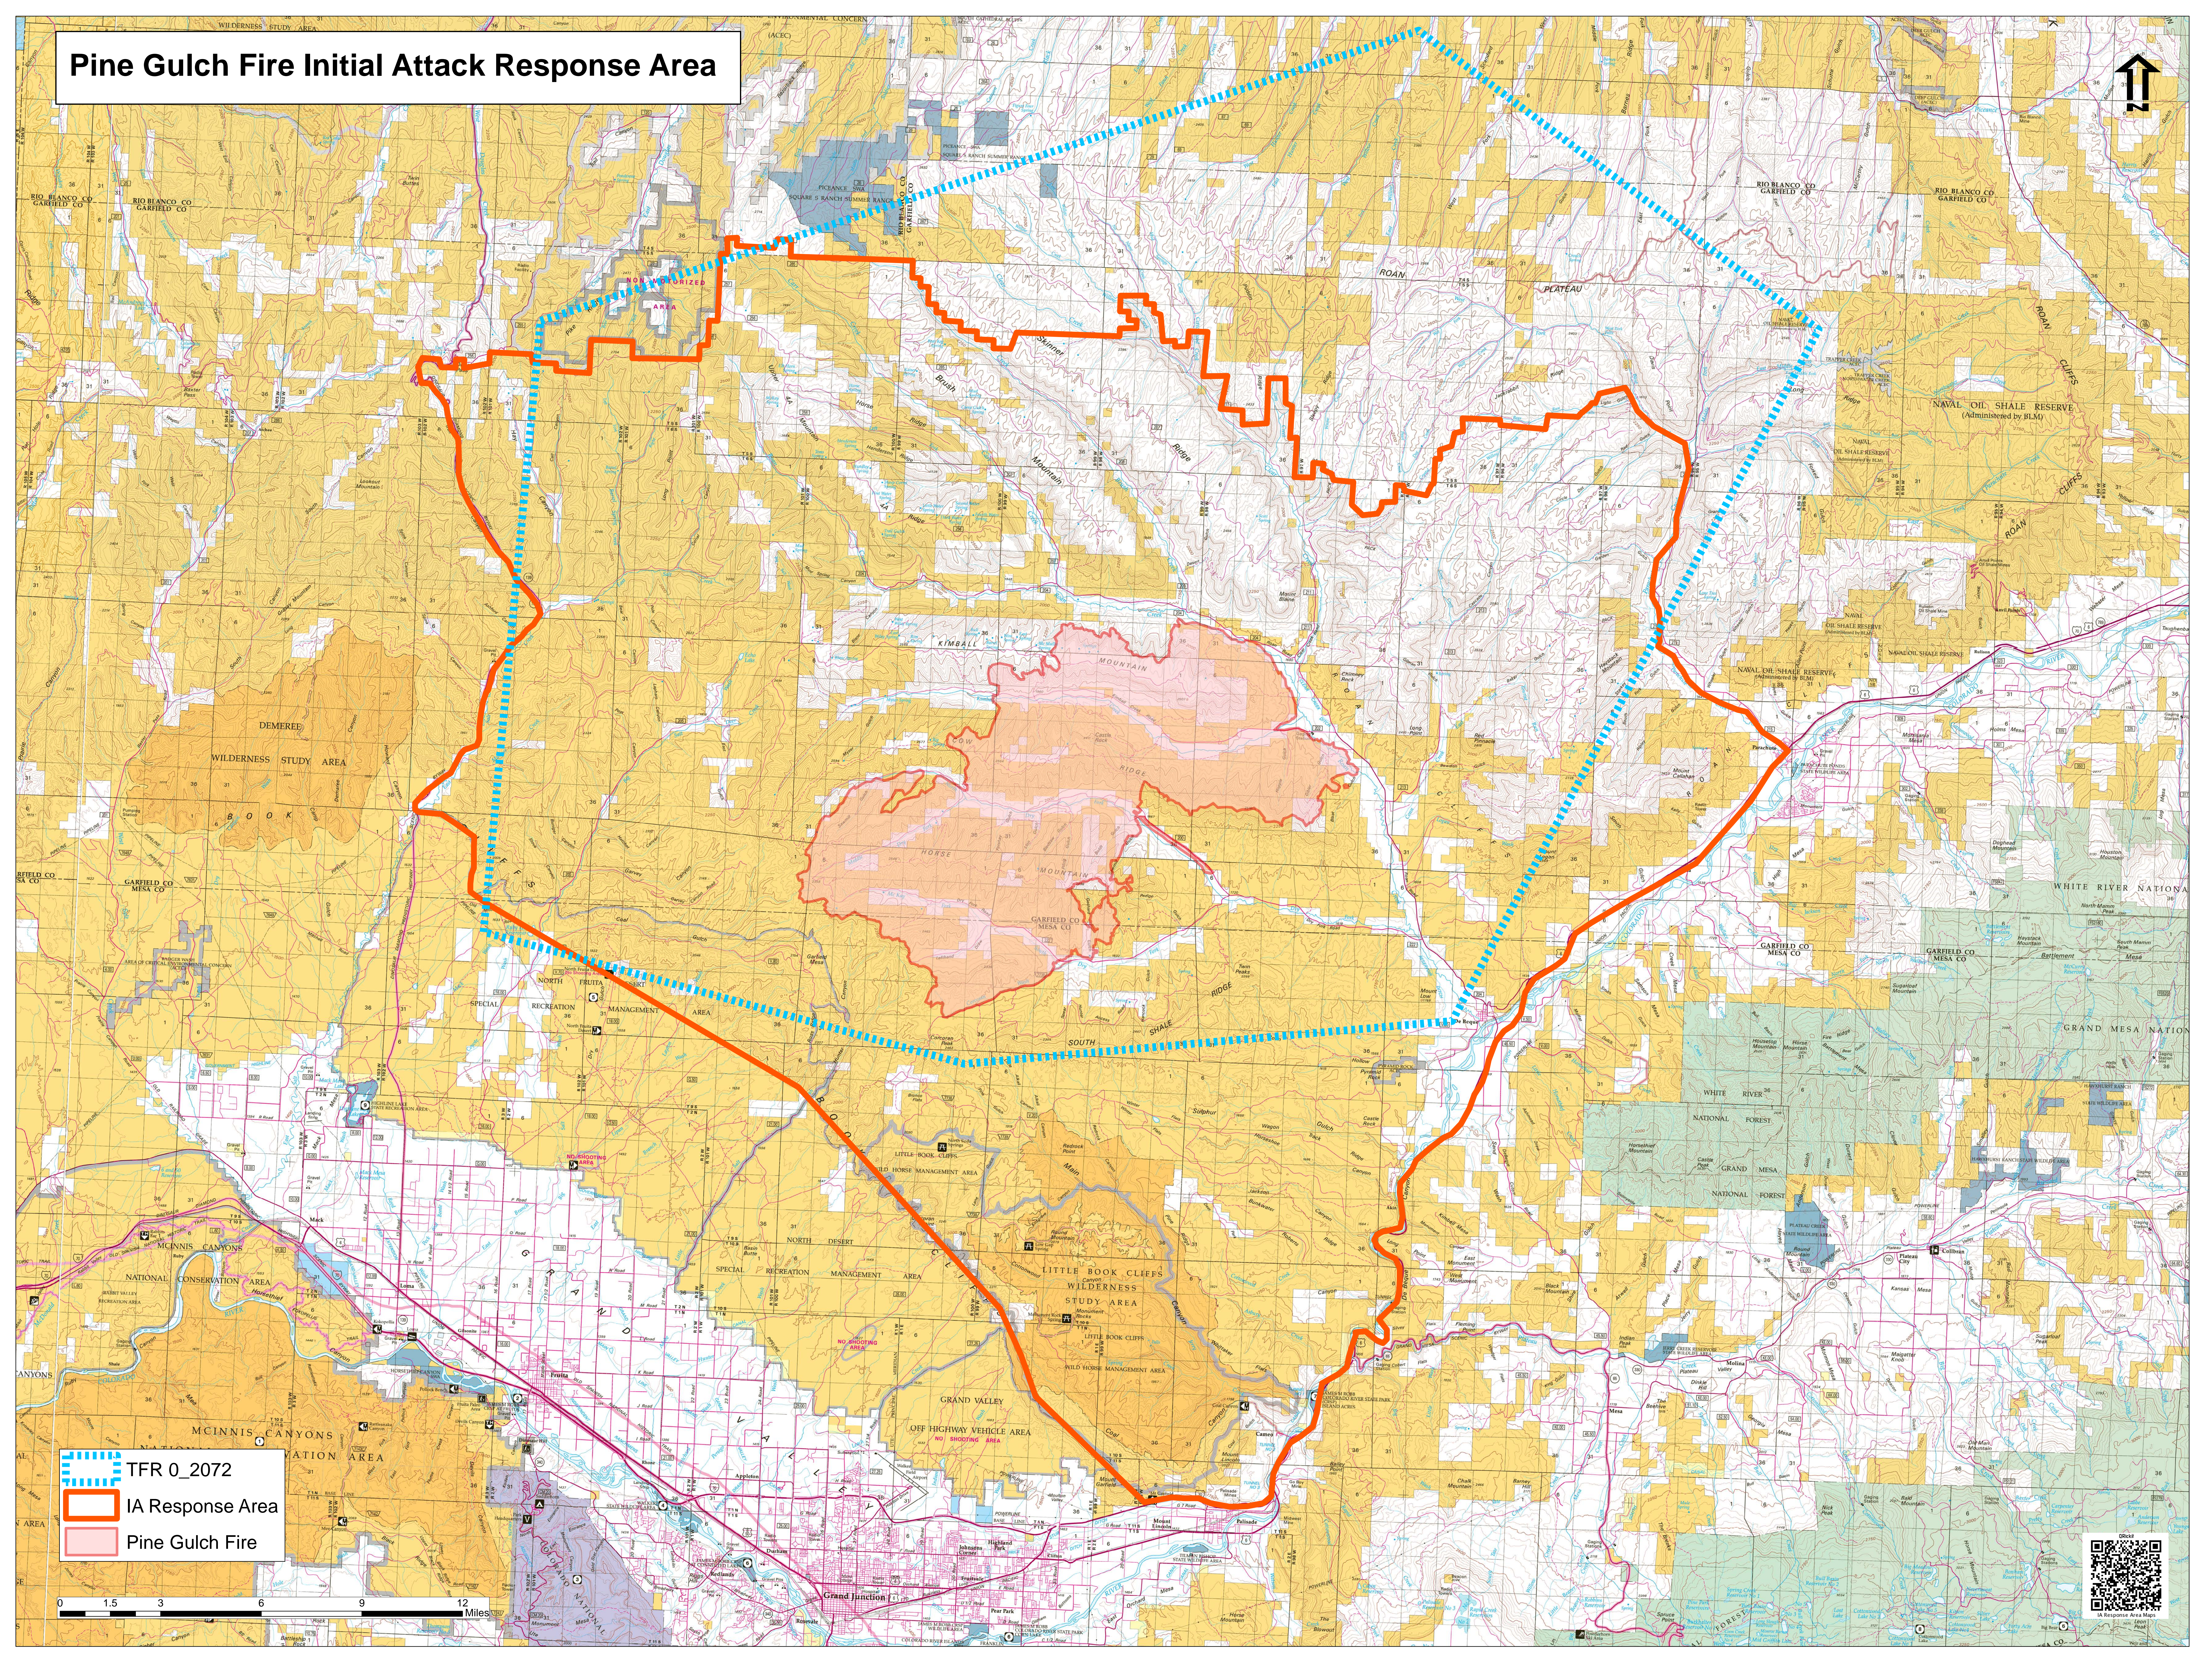

# Pine Gulch Fire Initial Attack Response Area

 TFR 0\_2072

 IA Response Area

 Pine Gulch Fire