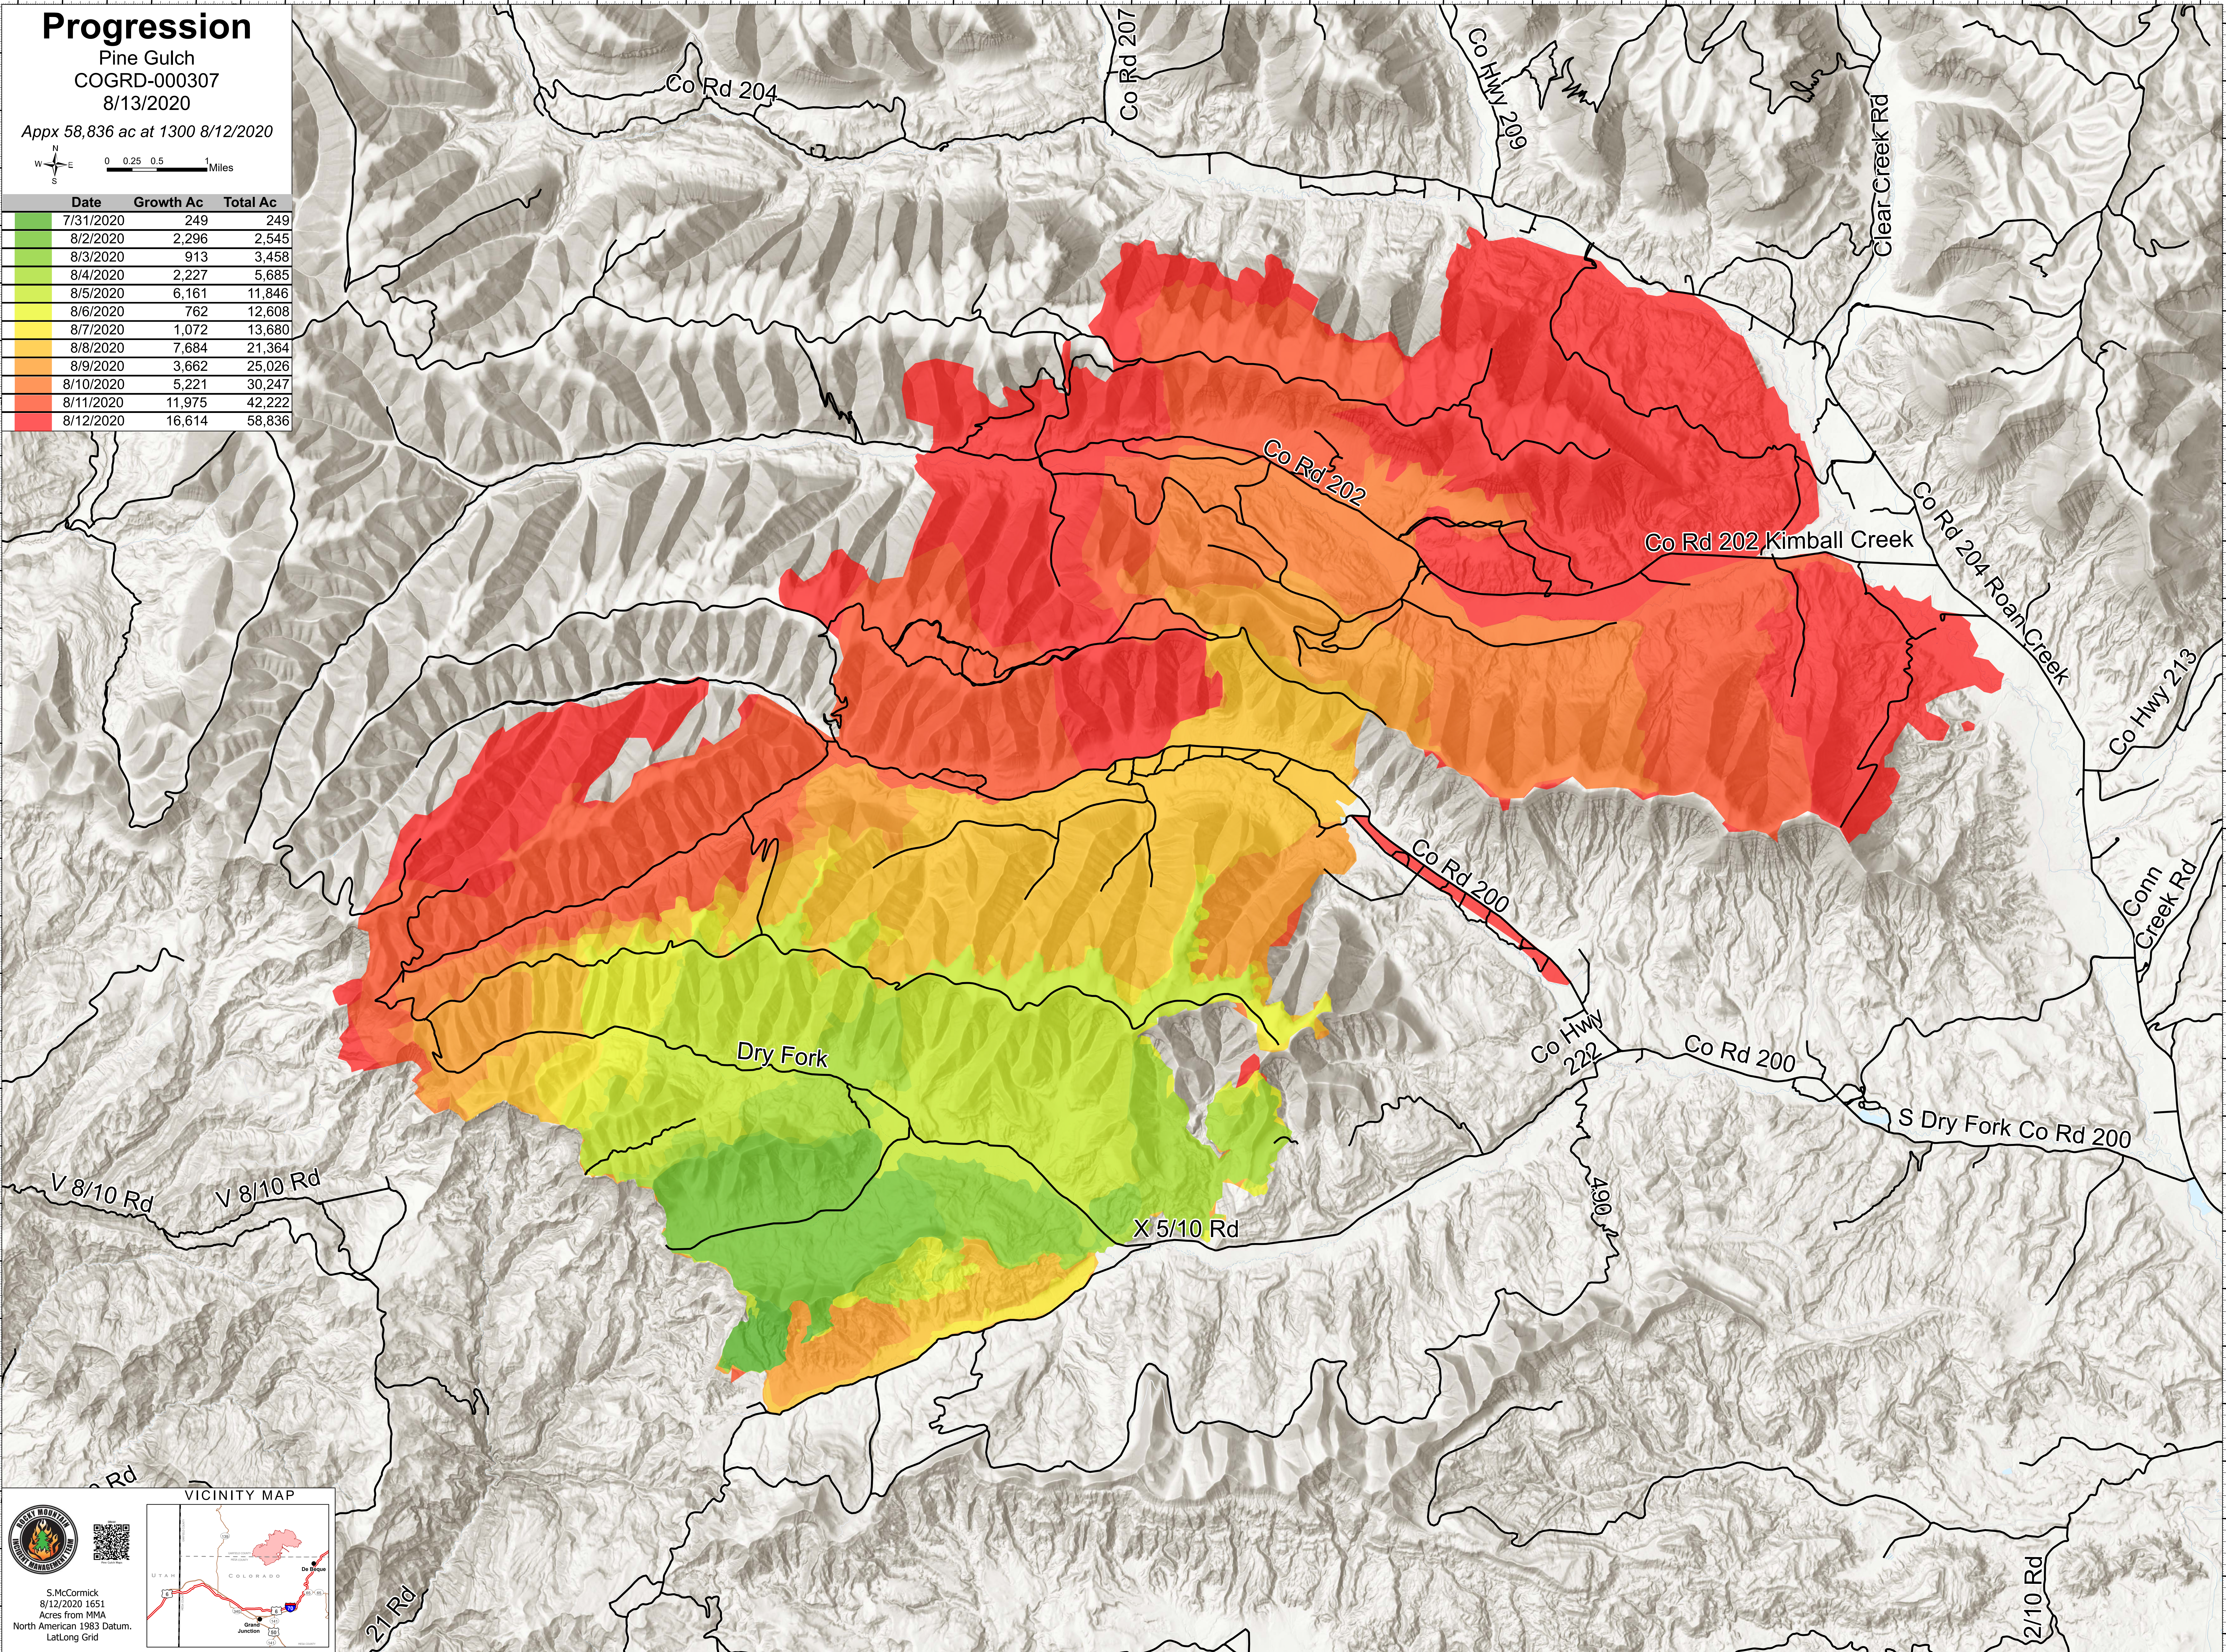

Progression

Pine Gulch
COGRD-000307
8/13/2020

Appx 58,836 ac at 1300 8/12/2020

Date	Growth Ac	Total Ac
7/31/2020	249	249
8/2/2020	2,296	2,545
8/3/2020	913	3,458
8/4/2020	2,227	5,685
8/5/2020	6,161	11,846
8/6/2020	762	12,608
8/7/2020	1,072	13,680
8/8/2020	7,684	21,364
8/9/2020	3,662	25,026
8/10/2020	5,221	30,247
8/11/2020	11,975	42,222
8/12/2020	16,614	58,836

VICINITY MAP

S. McCormick
8/12/2020 1651
Acres from NFA
North American 1983 Datum,
Lat/Long Grid