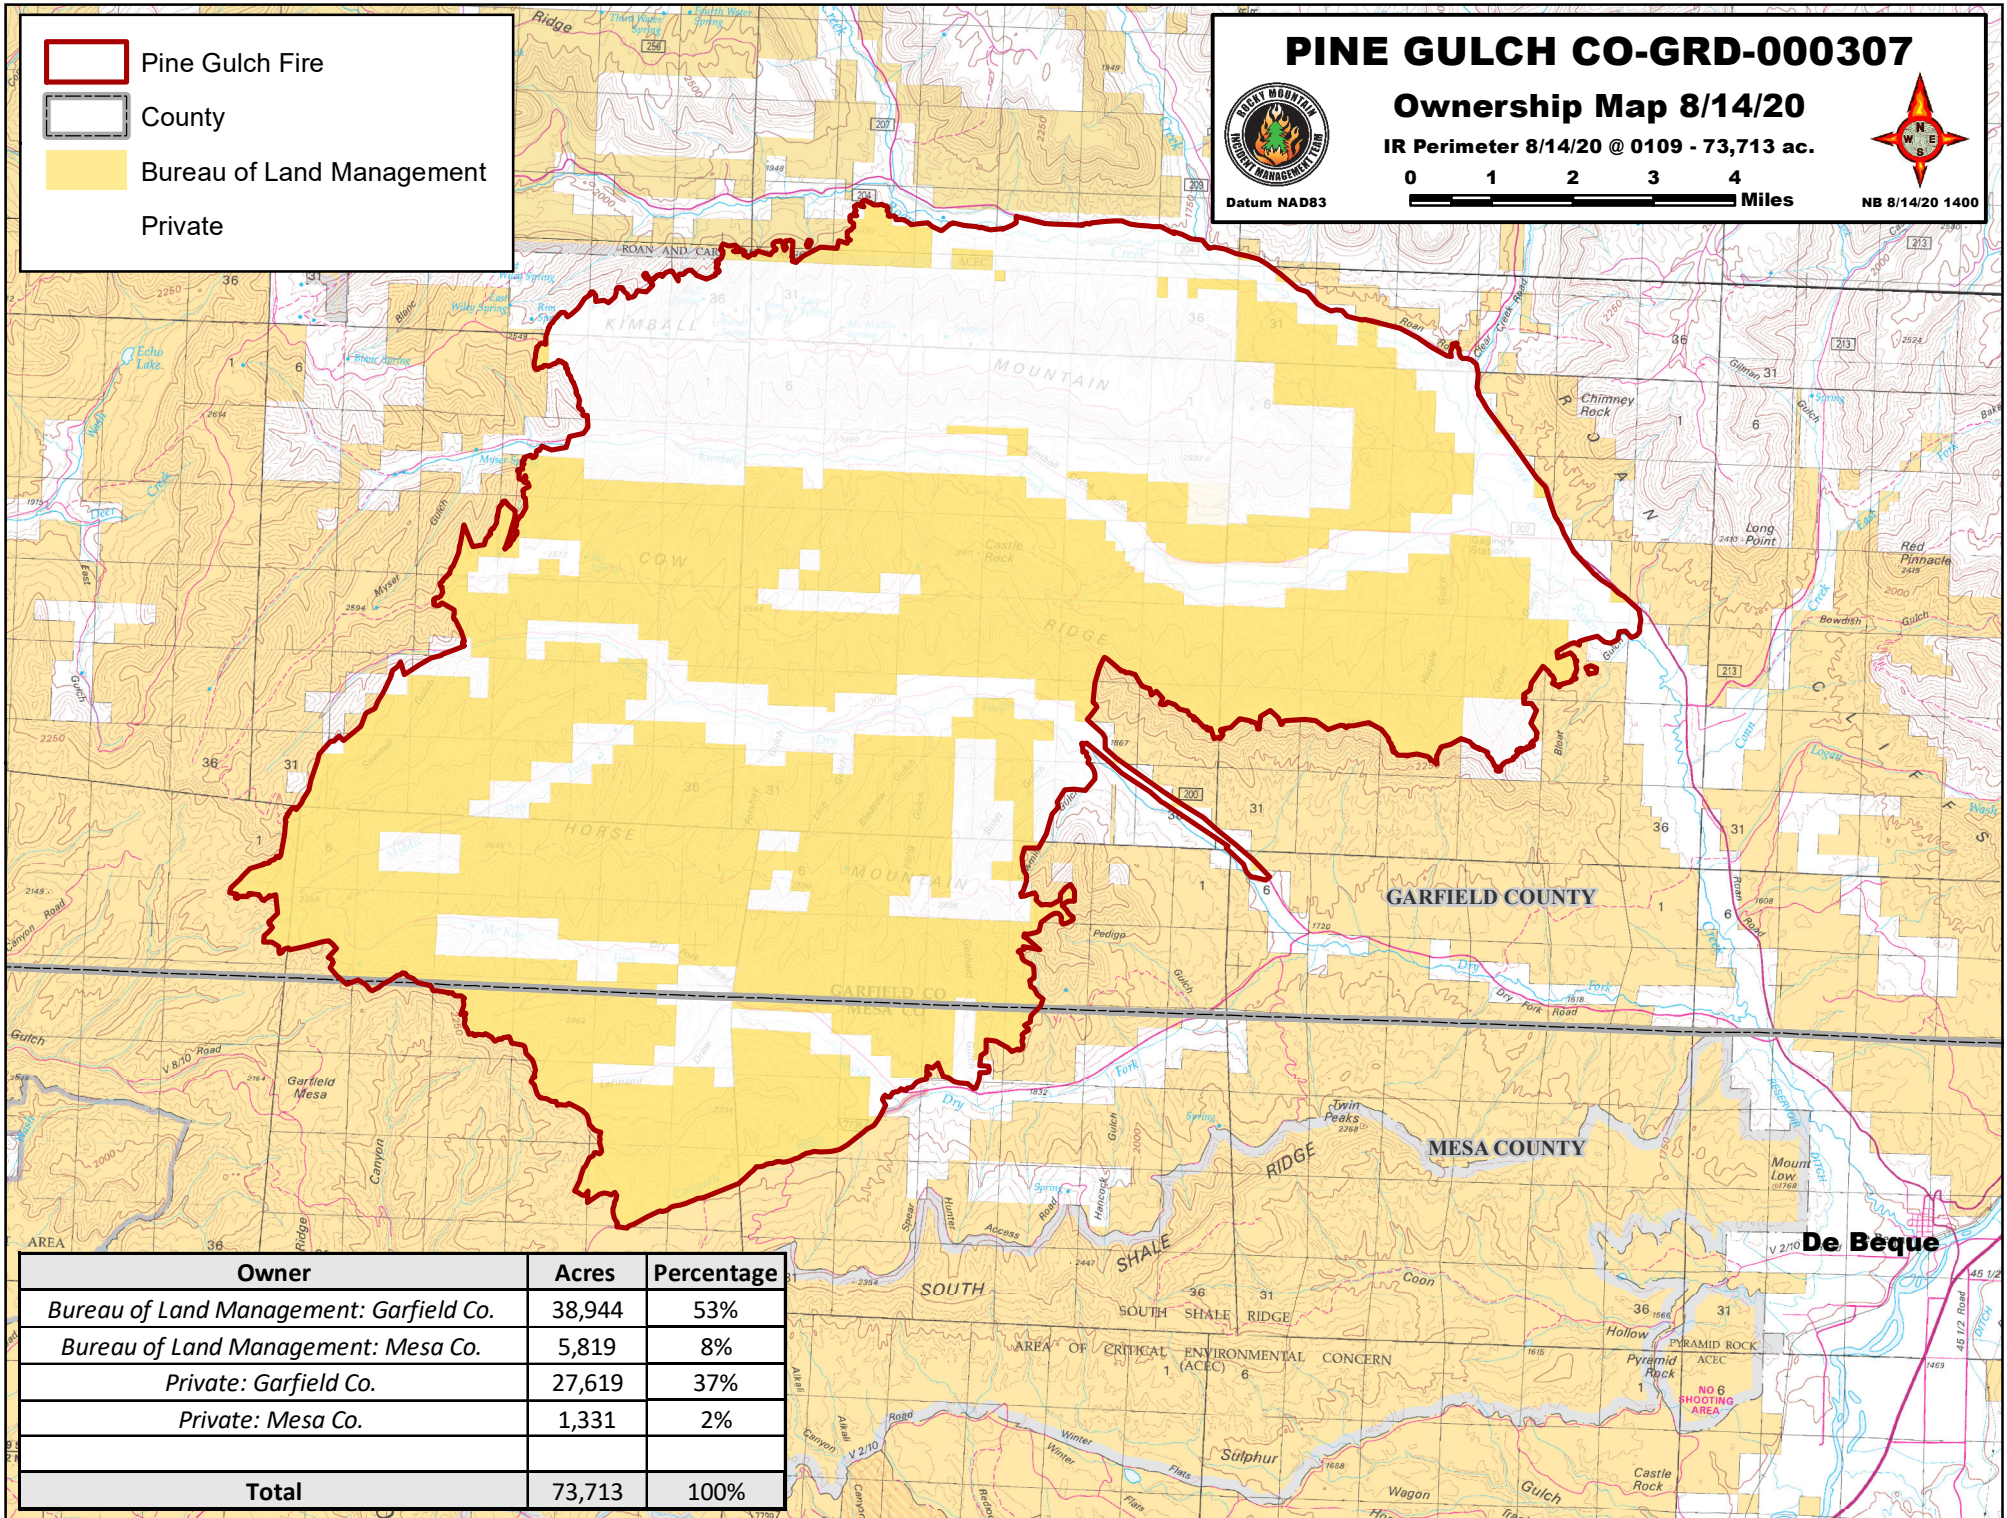

- Pine Gulch Fire
- County
- Bureau of Land Management
- Private

PINE GULCH CO-GRD-000307

Ownership Map 8/14/20

IR Perimeter 8/14/20 @ 0109 - 73,713 ac.

NB 8/14/20 1400

Owner	Acres	Percentage
Bureau of Land Management: Garfield Co.	38,944	53%
Bureau of Land Management: Mesa Co.	5,819	8%
Private: Garfield Co.	27,619	37%
Private: Mesa Co.	1,331	2%
Total	73,713	100%