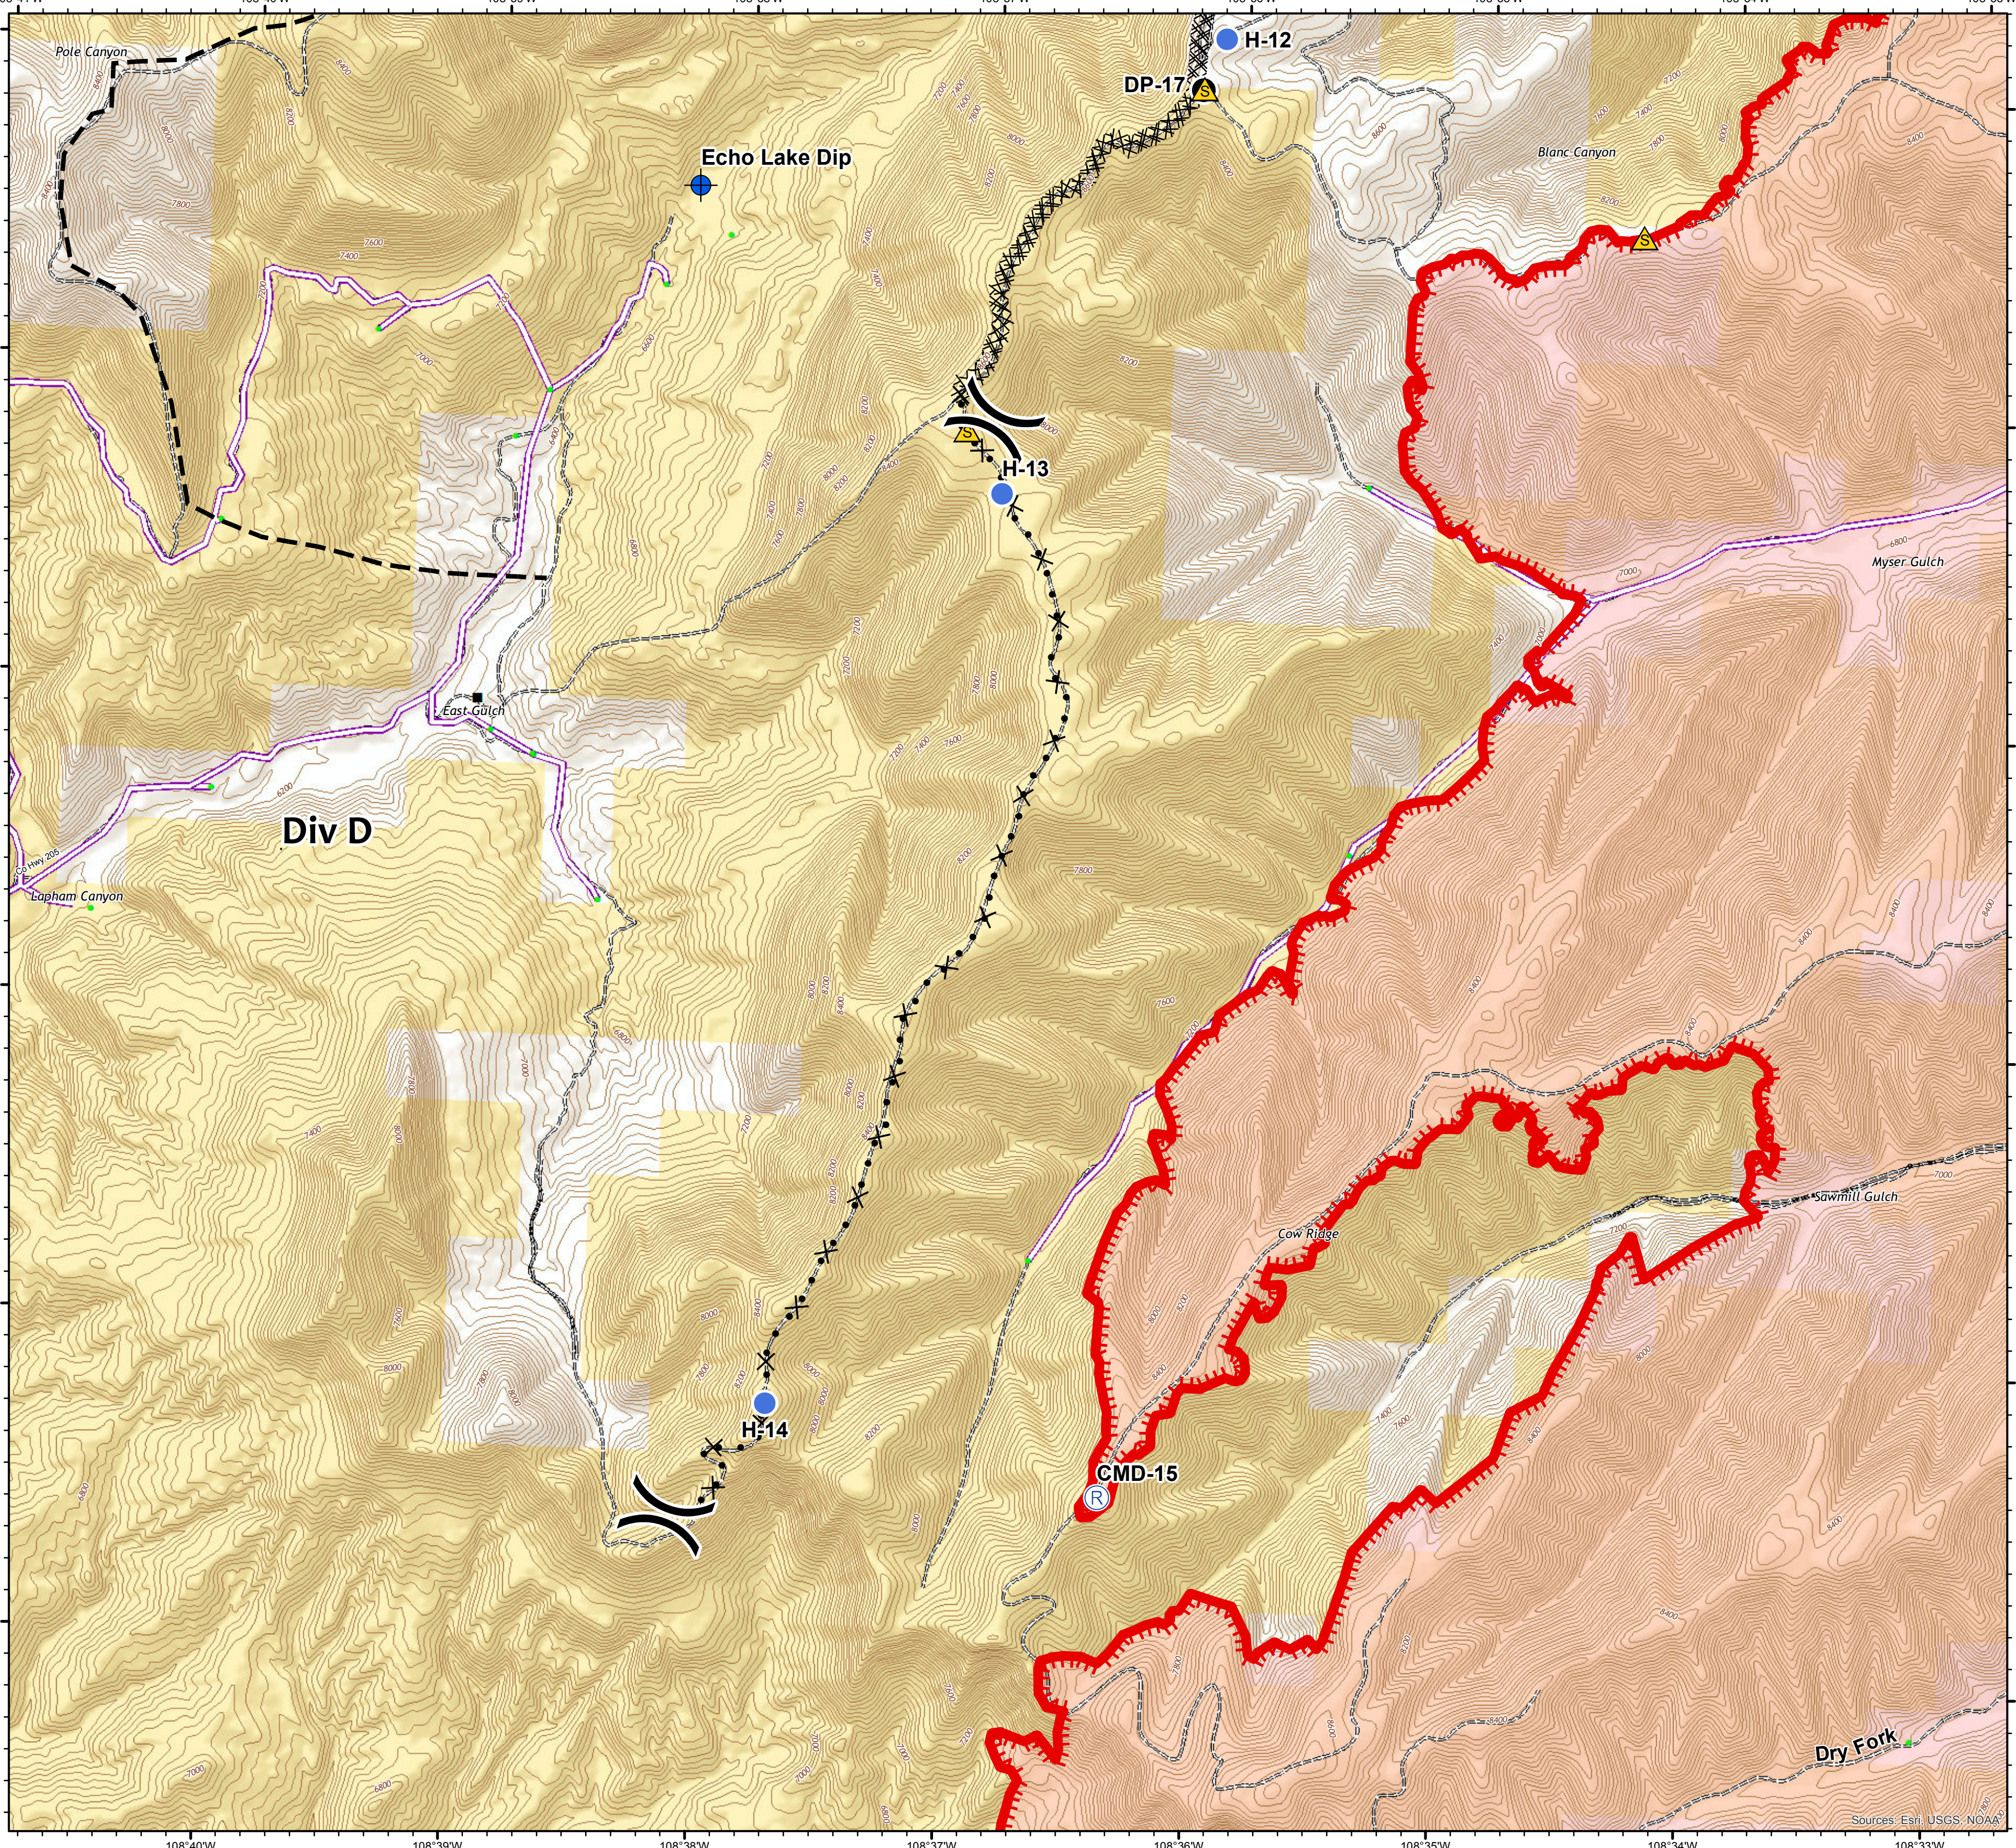

PINE GULCH
CO-GRD-000307
8/18/2020 Night
Div D

IR Perimeter as of 8/17/2020 @ 2320
 Approx acres 87,301

Datum NAD83 KK 8/18/2020

- Wildfire Daily Fire Perimeter
- Dip Site
- Drop Point
- Helispot
- Repeater
- Safety Zone
- Division Break
- Completed Dozer Line
- Uncontrolled Fire Edge
- Proposed Dozer Line
- Planned Fire Line
- NTDNOFS Road Segment
- All Pipelines
- Structures
- Oil and Gas Wells
- Bureau of Land Management
- Private

Sources: Esri, USGS, NOAA