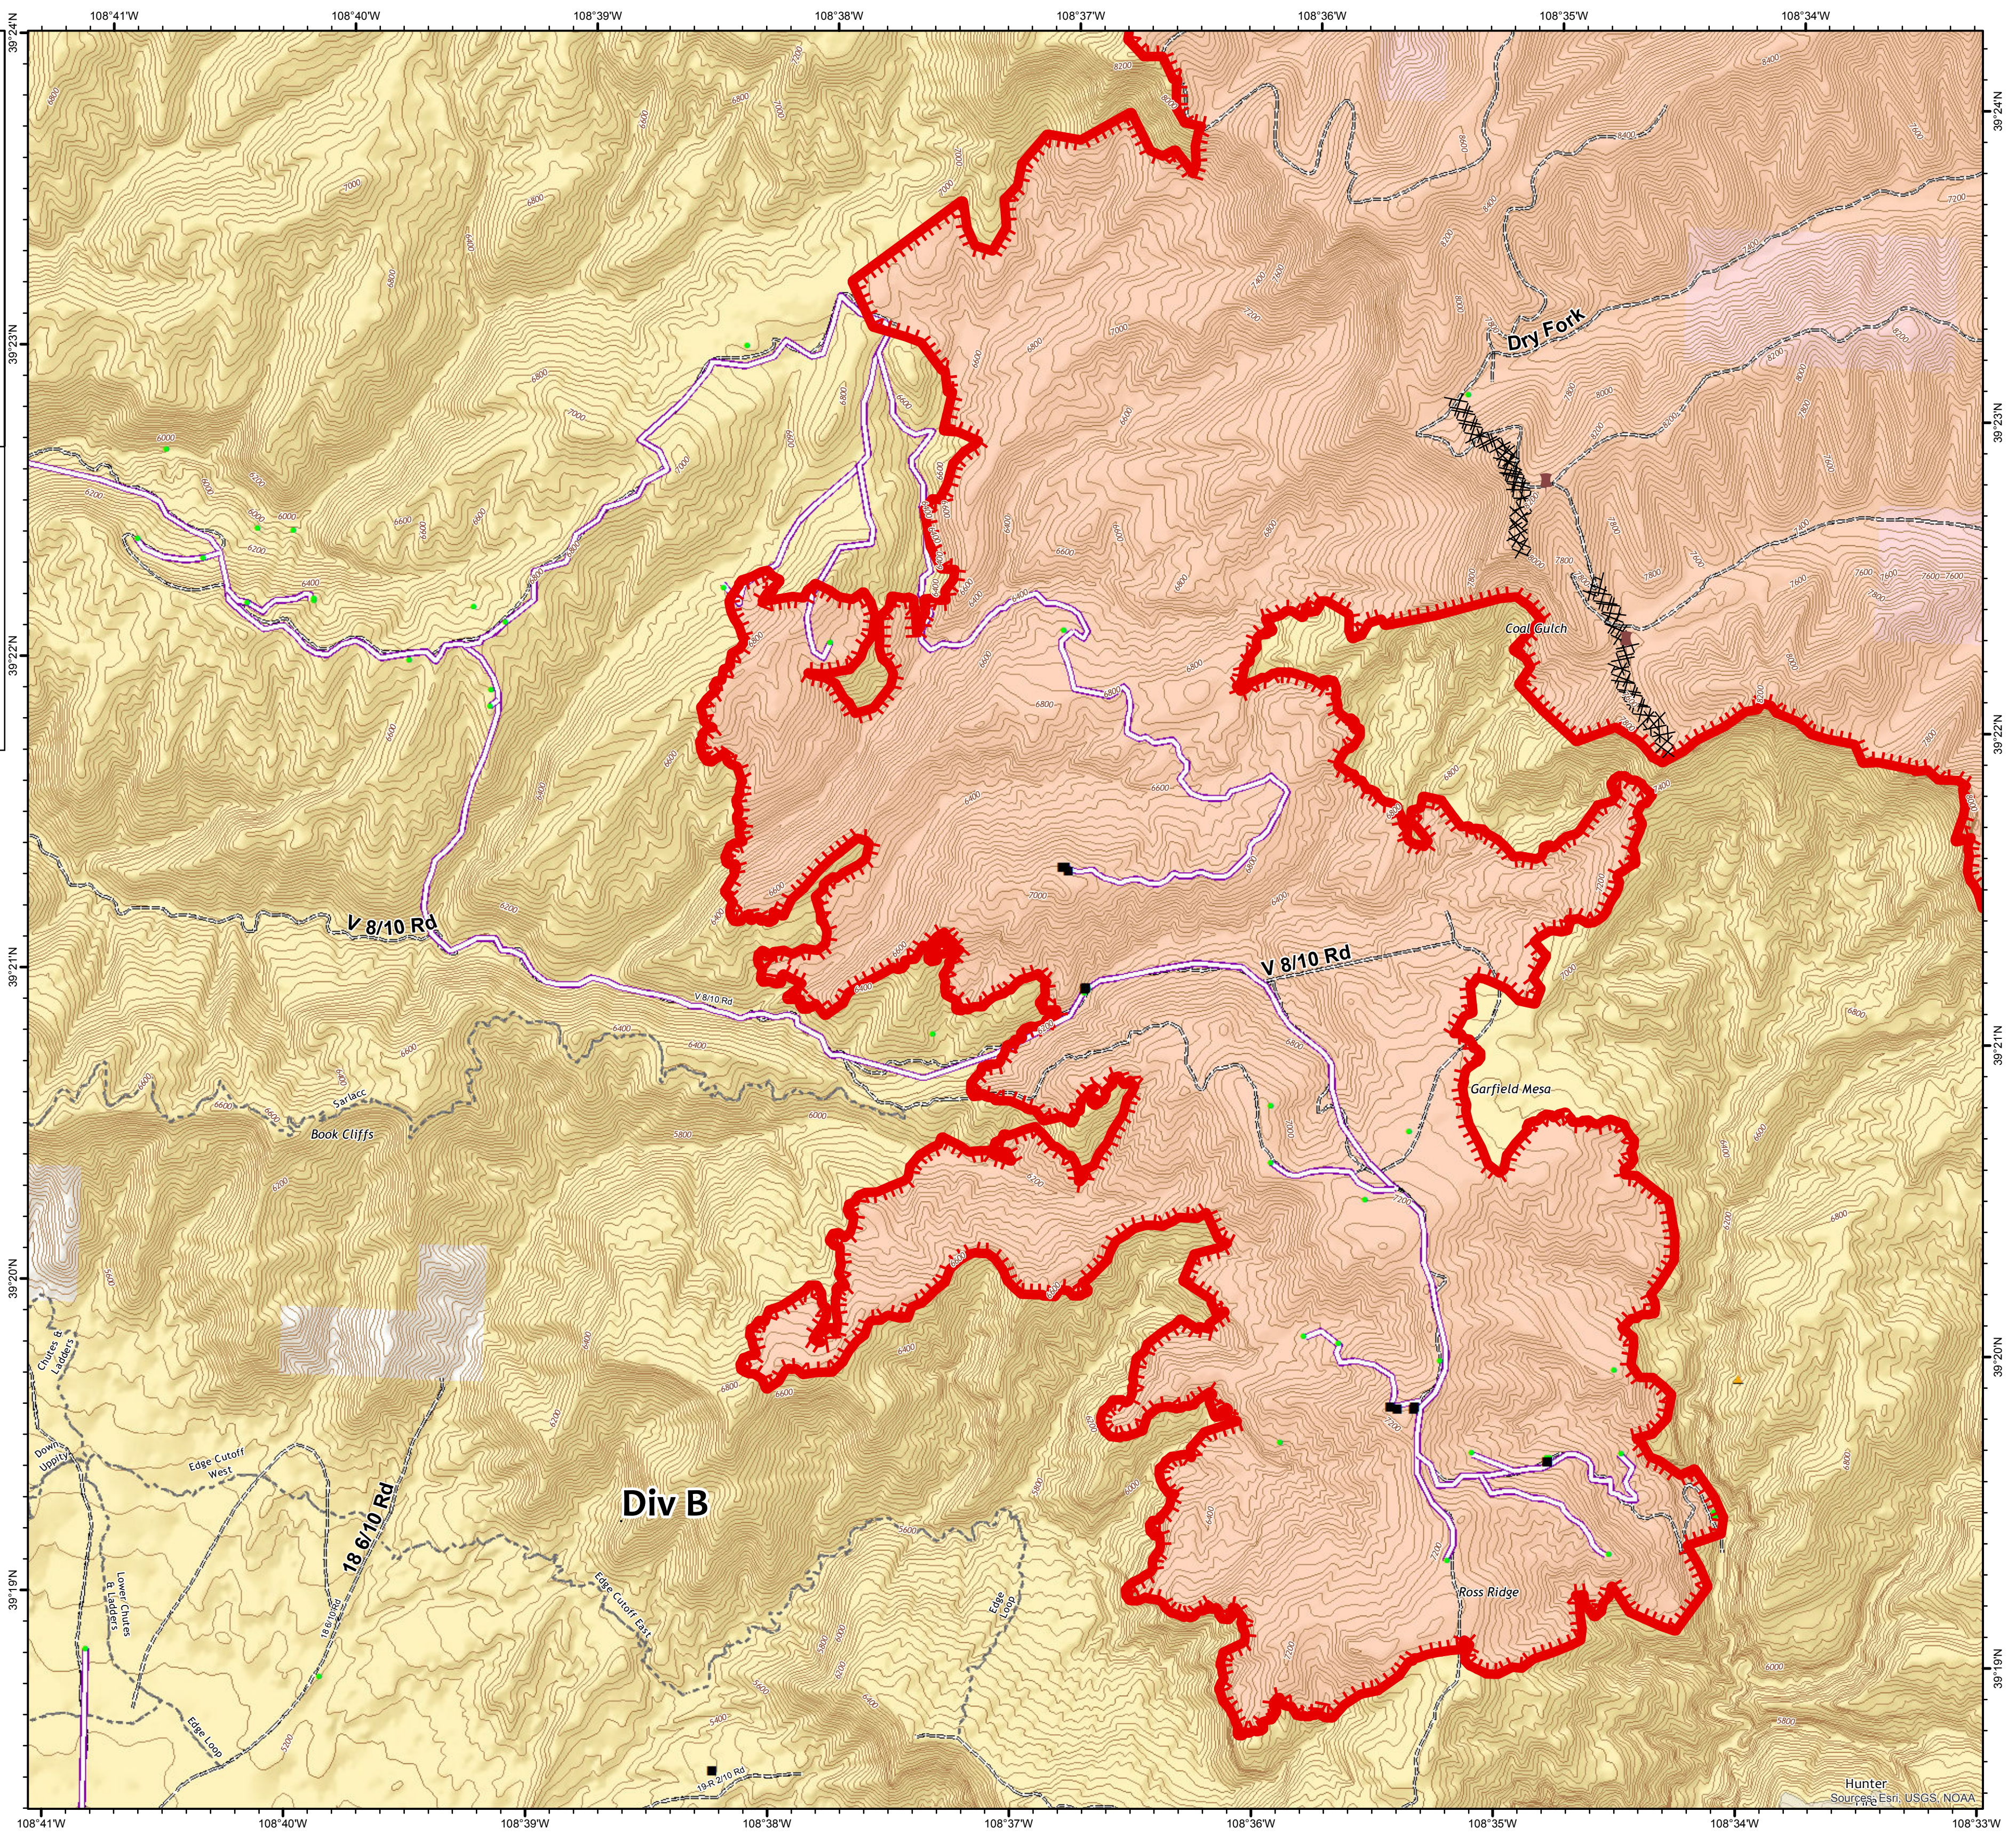

PINE GULCH CO-GRD-000307 8/19/2020 Day

Div B

MMA Perimeter as of 8/18/2020 @ 2128

Approx acres 93,464

0 0.25 0.5
Miles

Created by KKolanski, 8/18/2020

Coordinate System: NAD 1983 UTM Zone 13N

- Wildfire Daily Fire Perimeter
- Dozer Push
- Completed Dozer Line
- Uncontrolled Fire Edge
- NTDNOFS Road Segment
- Trail
- All Pipelines
- Oil and Gas Wells
- Dormant Coal Fires
- Hunter Fire Perimeter
- Bureau of Land Management
- Private